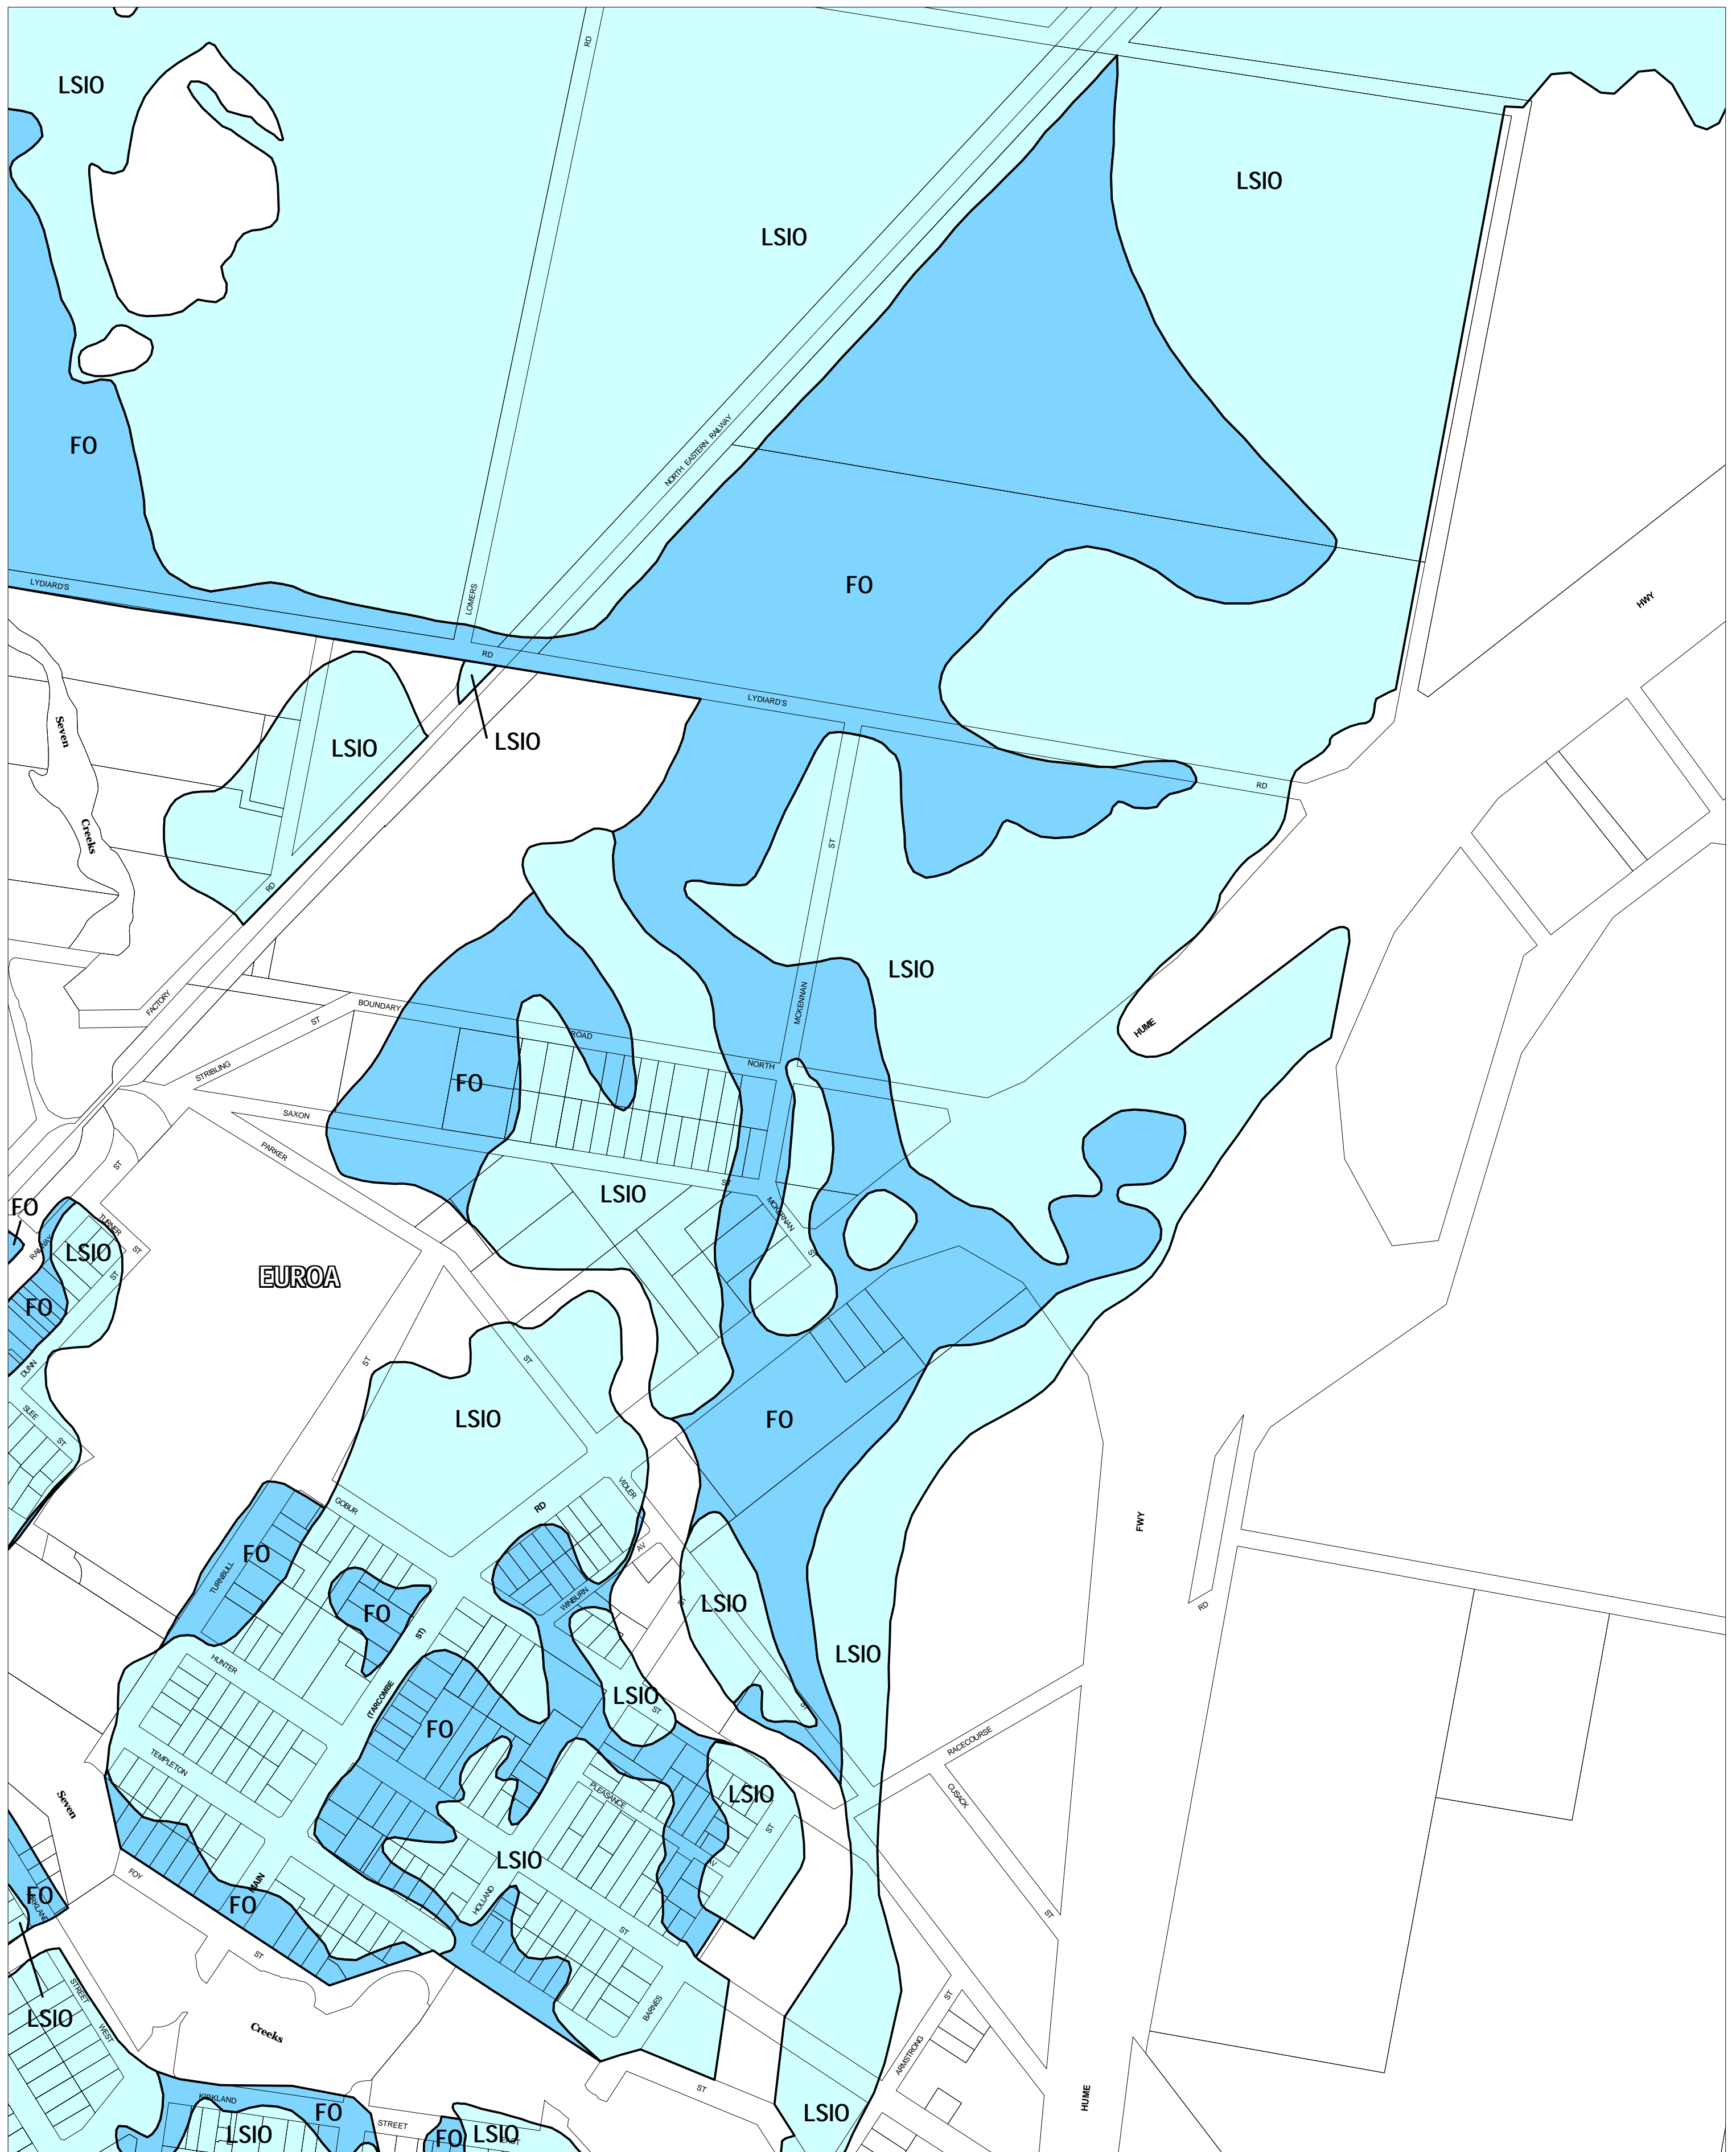

STRATHBOGIE PLANNING SCHEME - LOCAL PROVISION

Overlays

- FO Floodway Overlay
- LSIO Land Subject to Inundation Overlay

AUSTRALIAN MAP GRID ZONE 55

INDEX TO ADJOINING METRIC SERIES MAP

Amendment C14
Printed: 12/4/2006