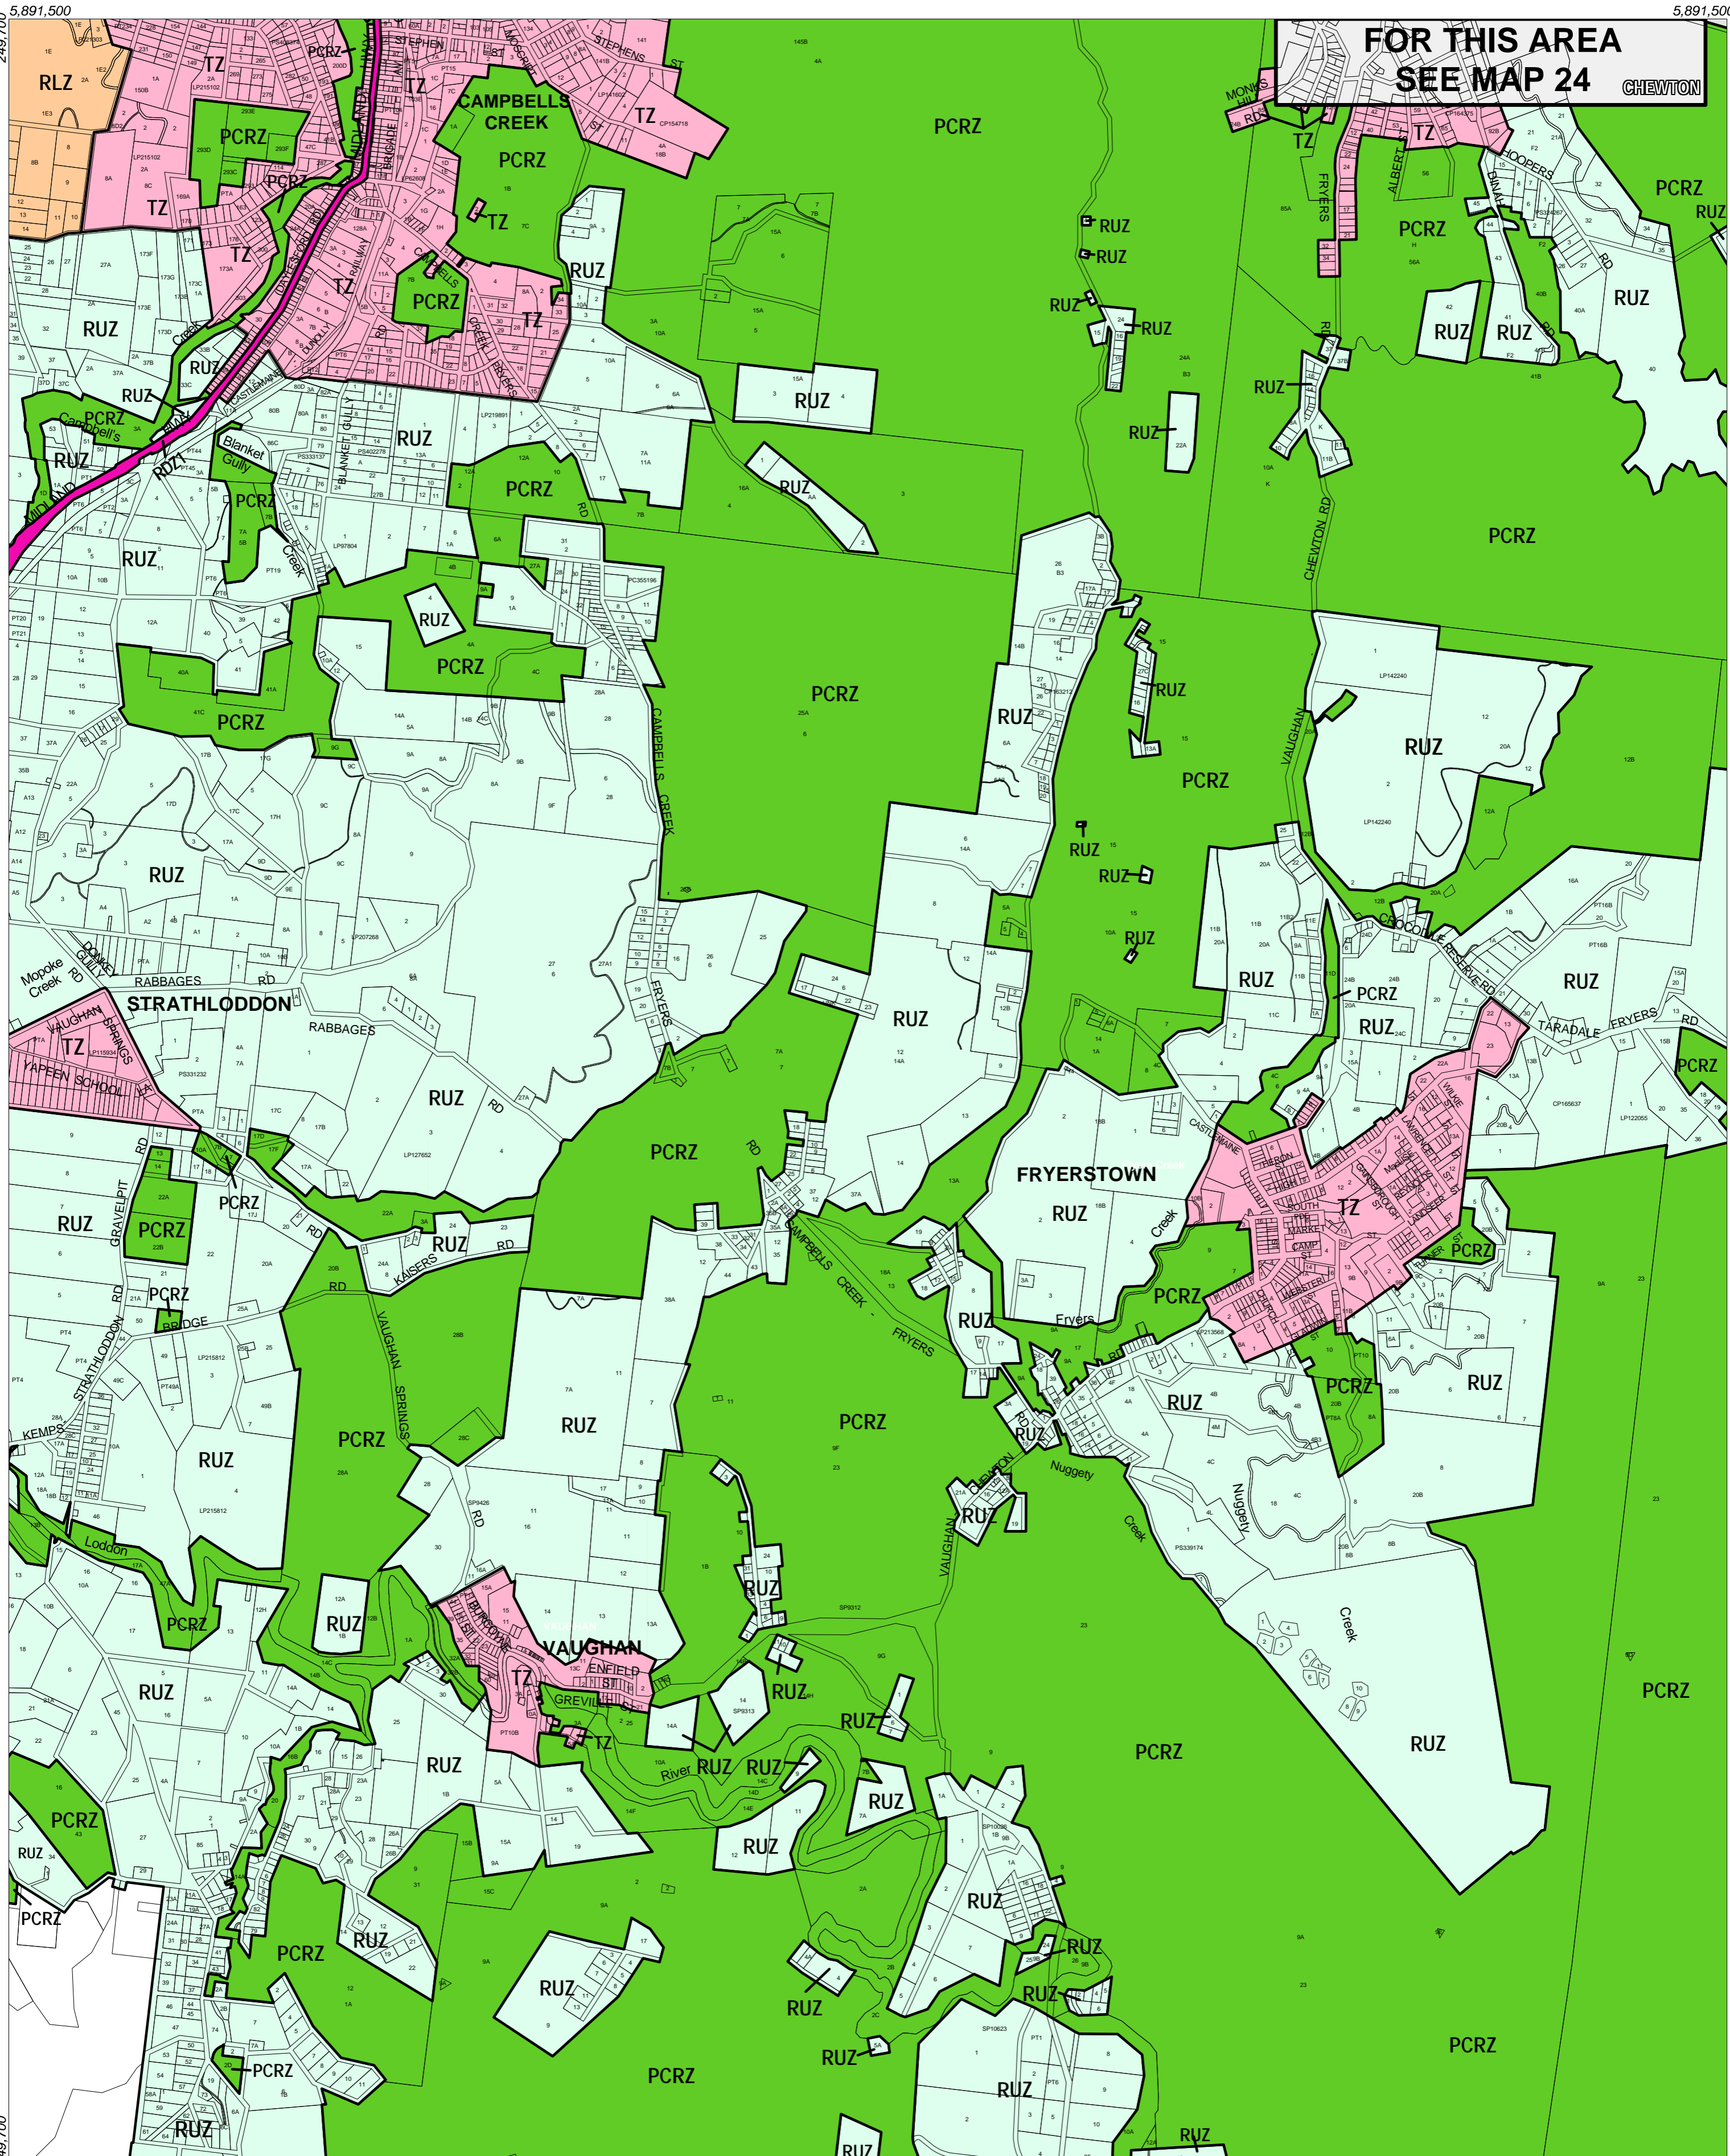

MOUNT ALEXANDER PLANNING SCHEME - LOCAL PROVISION

FOR THIS AREA
SEE MAP 24
CHEWTON

This publication is copyright. No part may be reproduced by any process except in accordance with the provisions of the Copyright Act. © State of Victoria.

This map should be read in conjunction with additional Planning Overlay Maps (if applicable) as indicated on the INDEX TO MAPS.

Public Land

- PCRZ Public Conservation And Resource Zone
- PUZ4 Public Use Zone Transport
- RUC1 Road Zone Category 1

Residential

- TZ Township Zone

Rural

- RUZ Rural Living Zone
- RZ Rural Zone

500 0 500 1000 1500 m

AUSTRALIAN MAP GRID ZONE 55

Amendment C17
Printed: 21/1/2004

INDEX TO ADJOINING METRIC SERIES MAP

1	2	3	4	5	6	7	8	9
10	11	12	13	14	15	16	17	18
19	20	21	22	23	24	25	26	27
28	29	30	31	32	33	34	35	36
37	38	39	40	41	42			

Victoria
The Place To Be