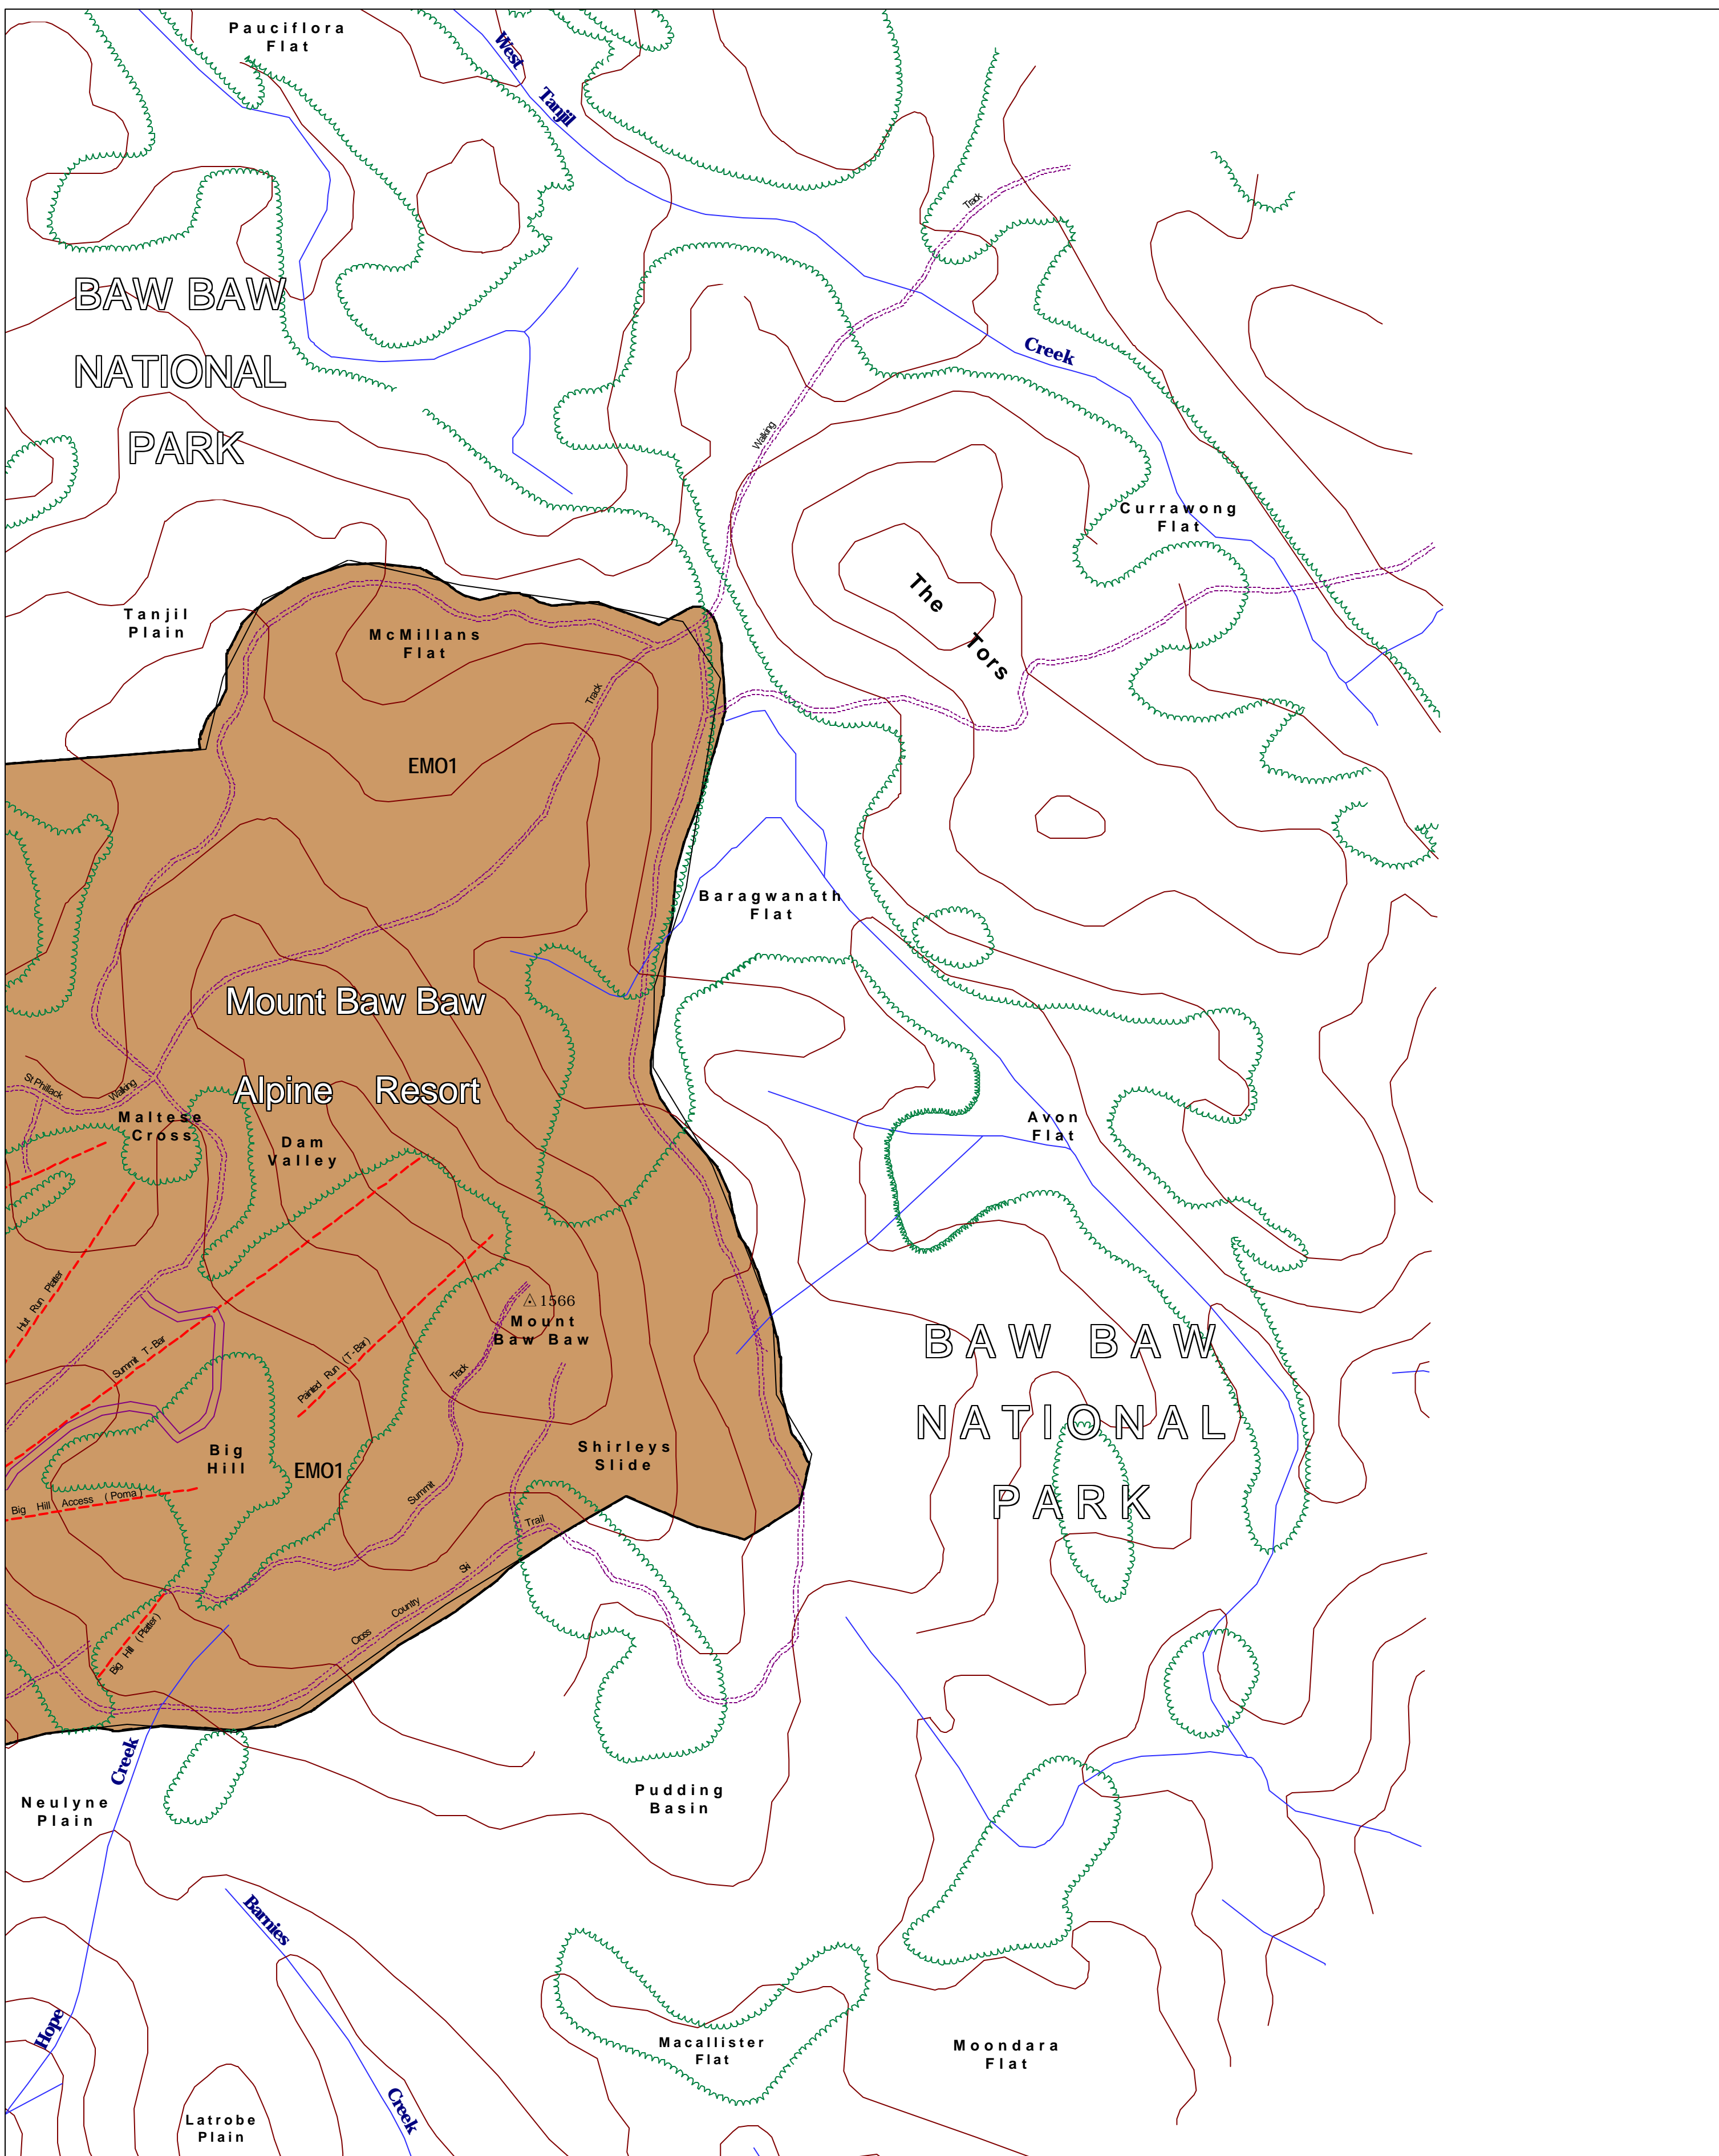

ALPINE RESORTS PLANNING SCHEME - LOCAL PROVISION

Overlays

EMO1 Erosion Management Overlay - Schedule 1

AUSTRALIAN MAP GRID ZONE 55

Printed: 10/10/2007

AMENDMENT C9