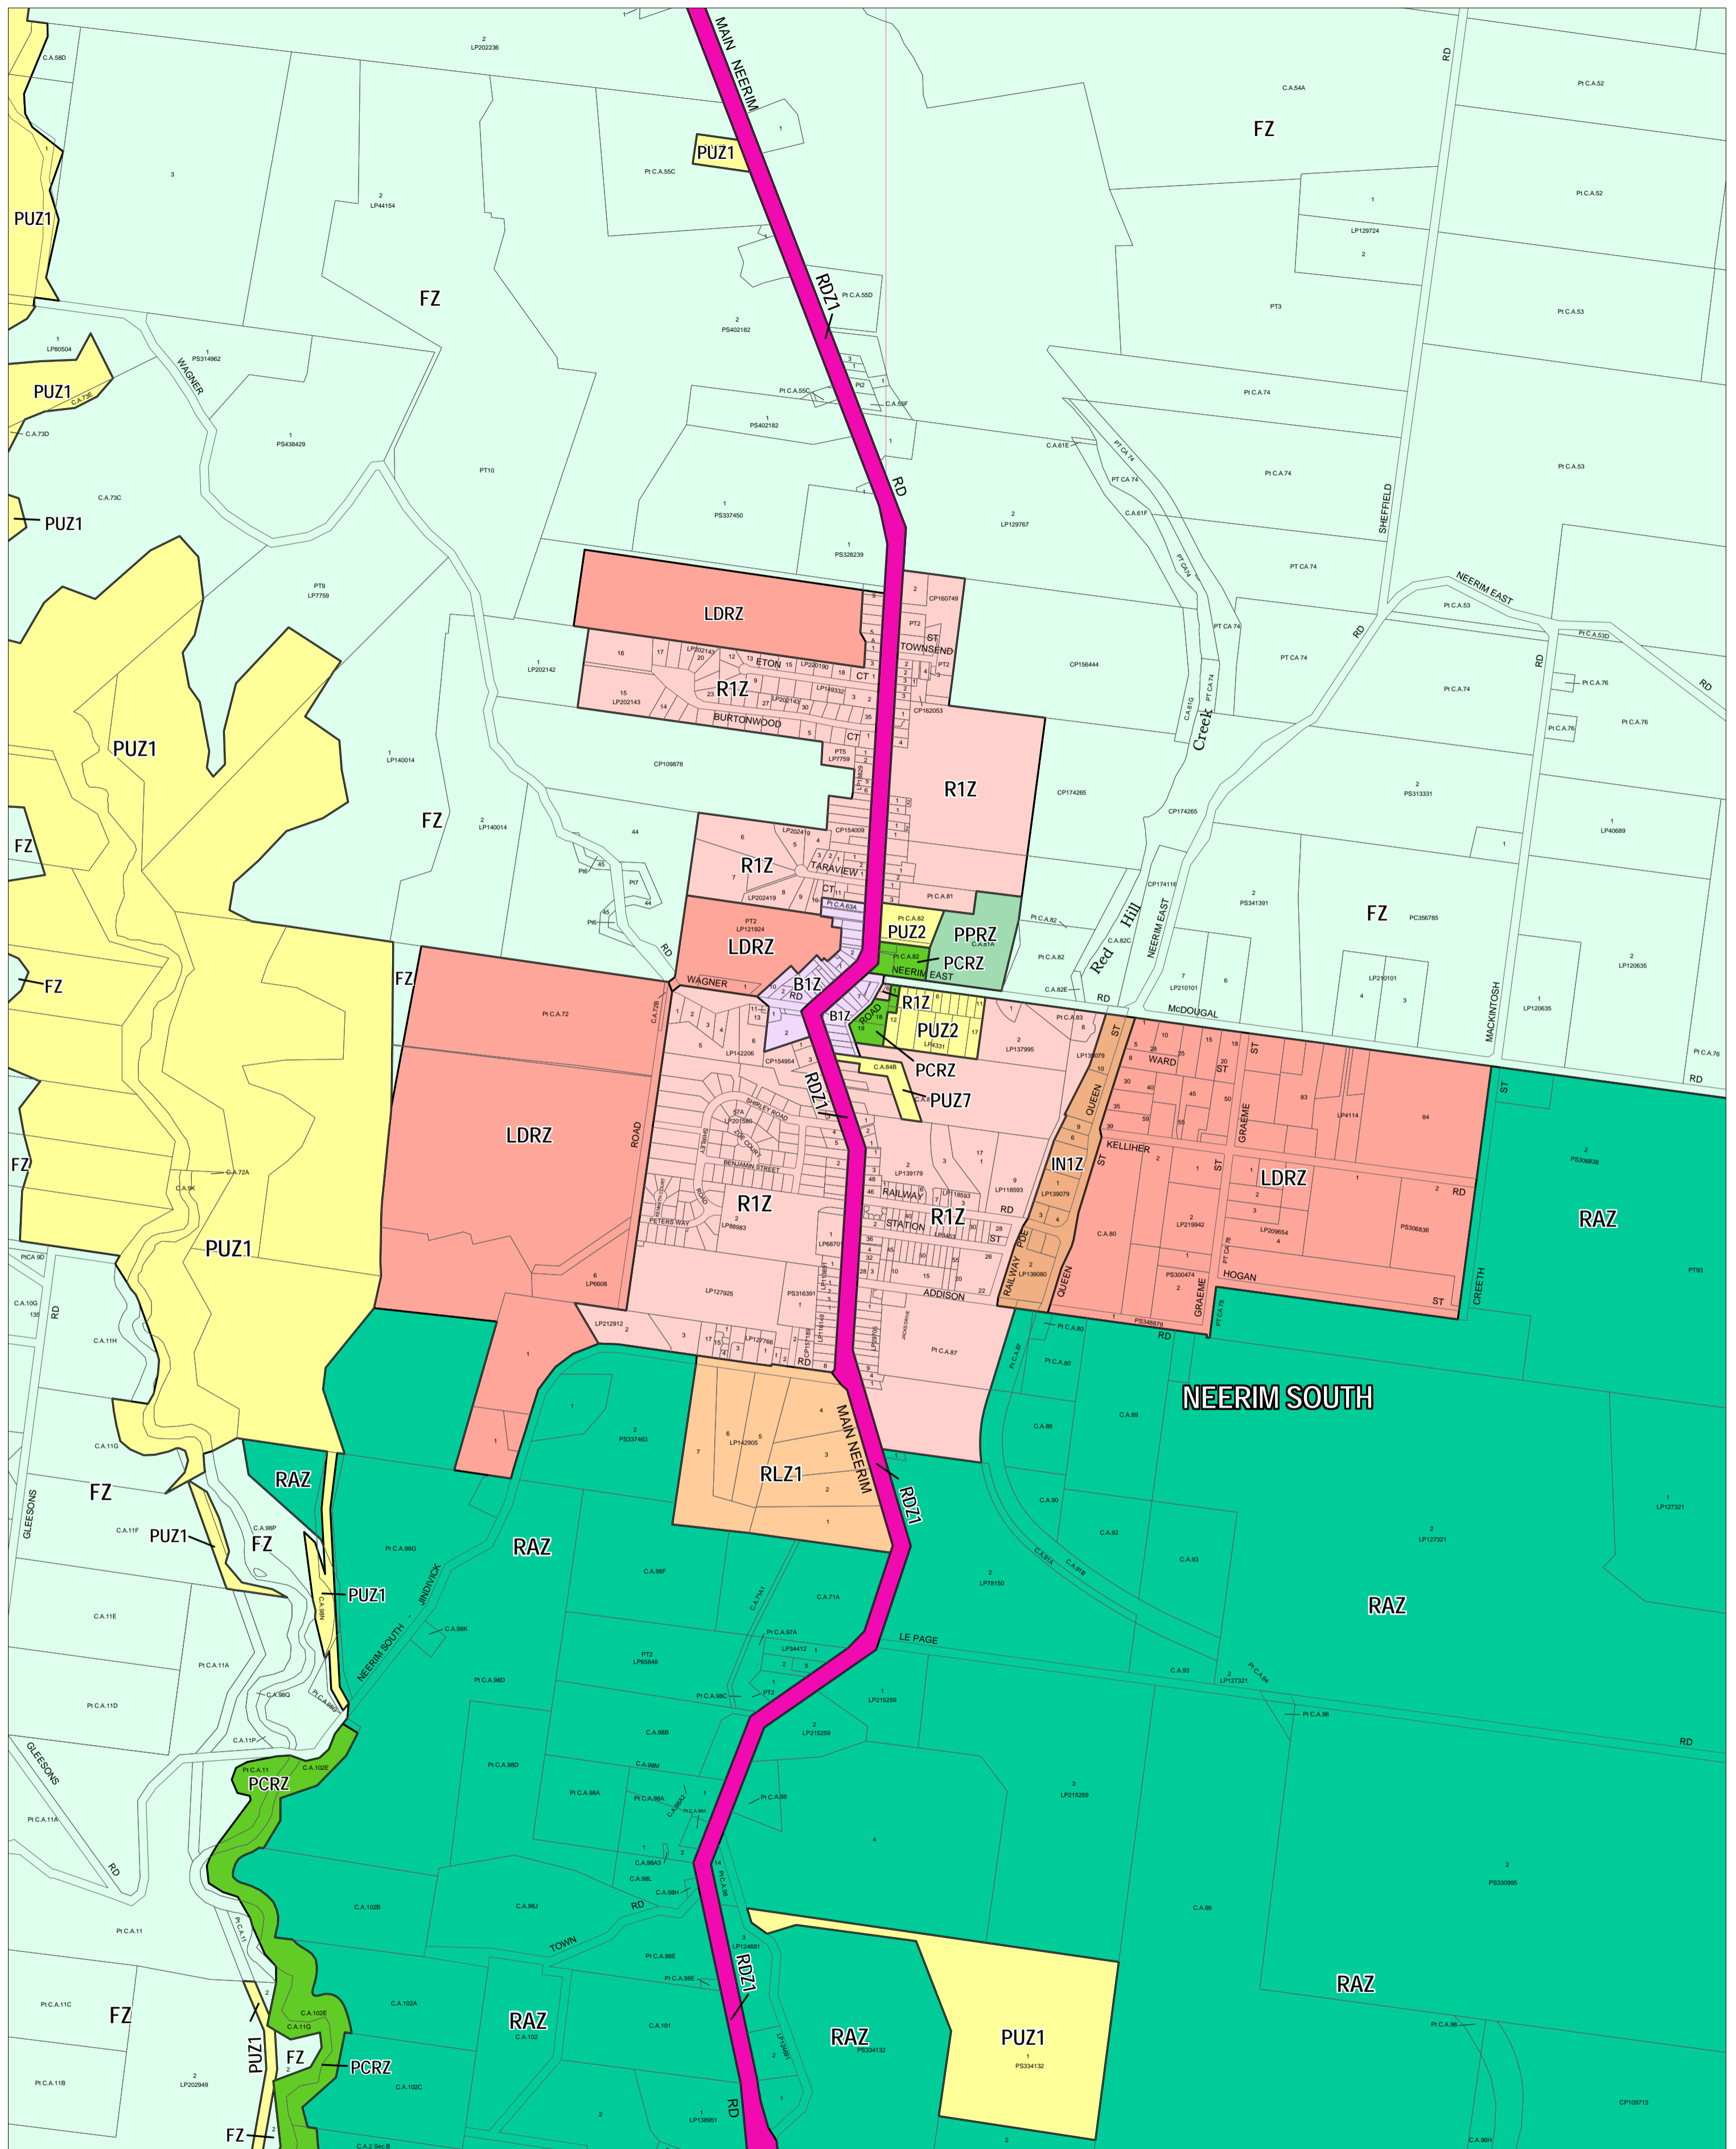

BAW BAW PLANNING SCHEME - LOCAL PROVISION

Business	Road Zone - Category 1
B1Z Business 1 Zone	R2Z1 Road Zone - Category 1
Industrial	Residential
IN1Z Industrial 1 Zone	LDRZ Low Density Residential Zone
	R1Z Residential 1 Zone
Public Land	Rural
PCRZ Public Conservation And Resource Zone	FZ Farming Zone
PPRZ Public Park And Recreation Zone	RAZ Rural Activity Zone
PUZ2 Public Use Zone - Education	RLZ1 Rural Living Zone - Schedule 1
PUZ7 Public Use Zone - Other Public Use	
PUZ1 Public Use Zone - Service And Utility	

200 0 200 400 600 800 1000 m

AUSTRALIAN MAP GRID ZONE 55

INDEX TO ADJOINING METRIC SERIES MAP