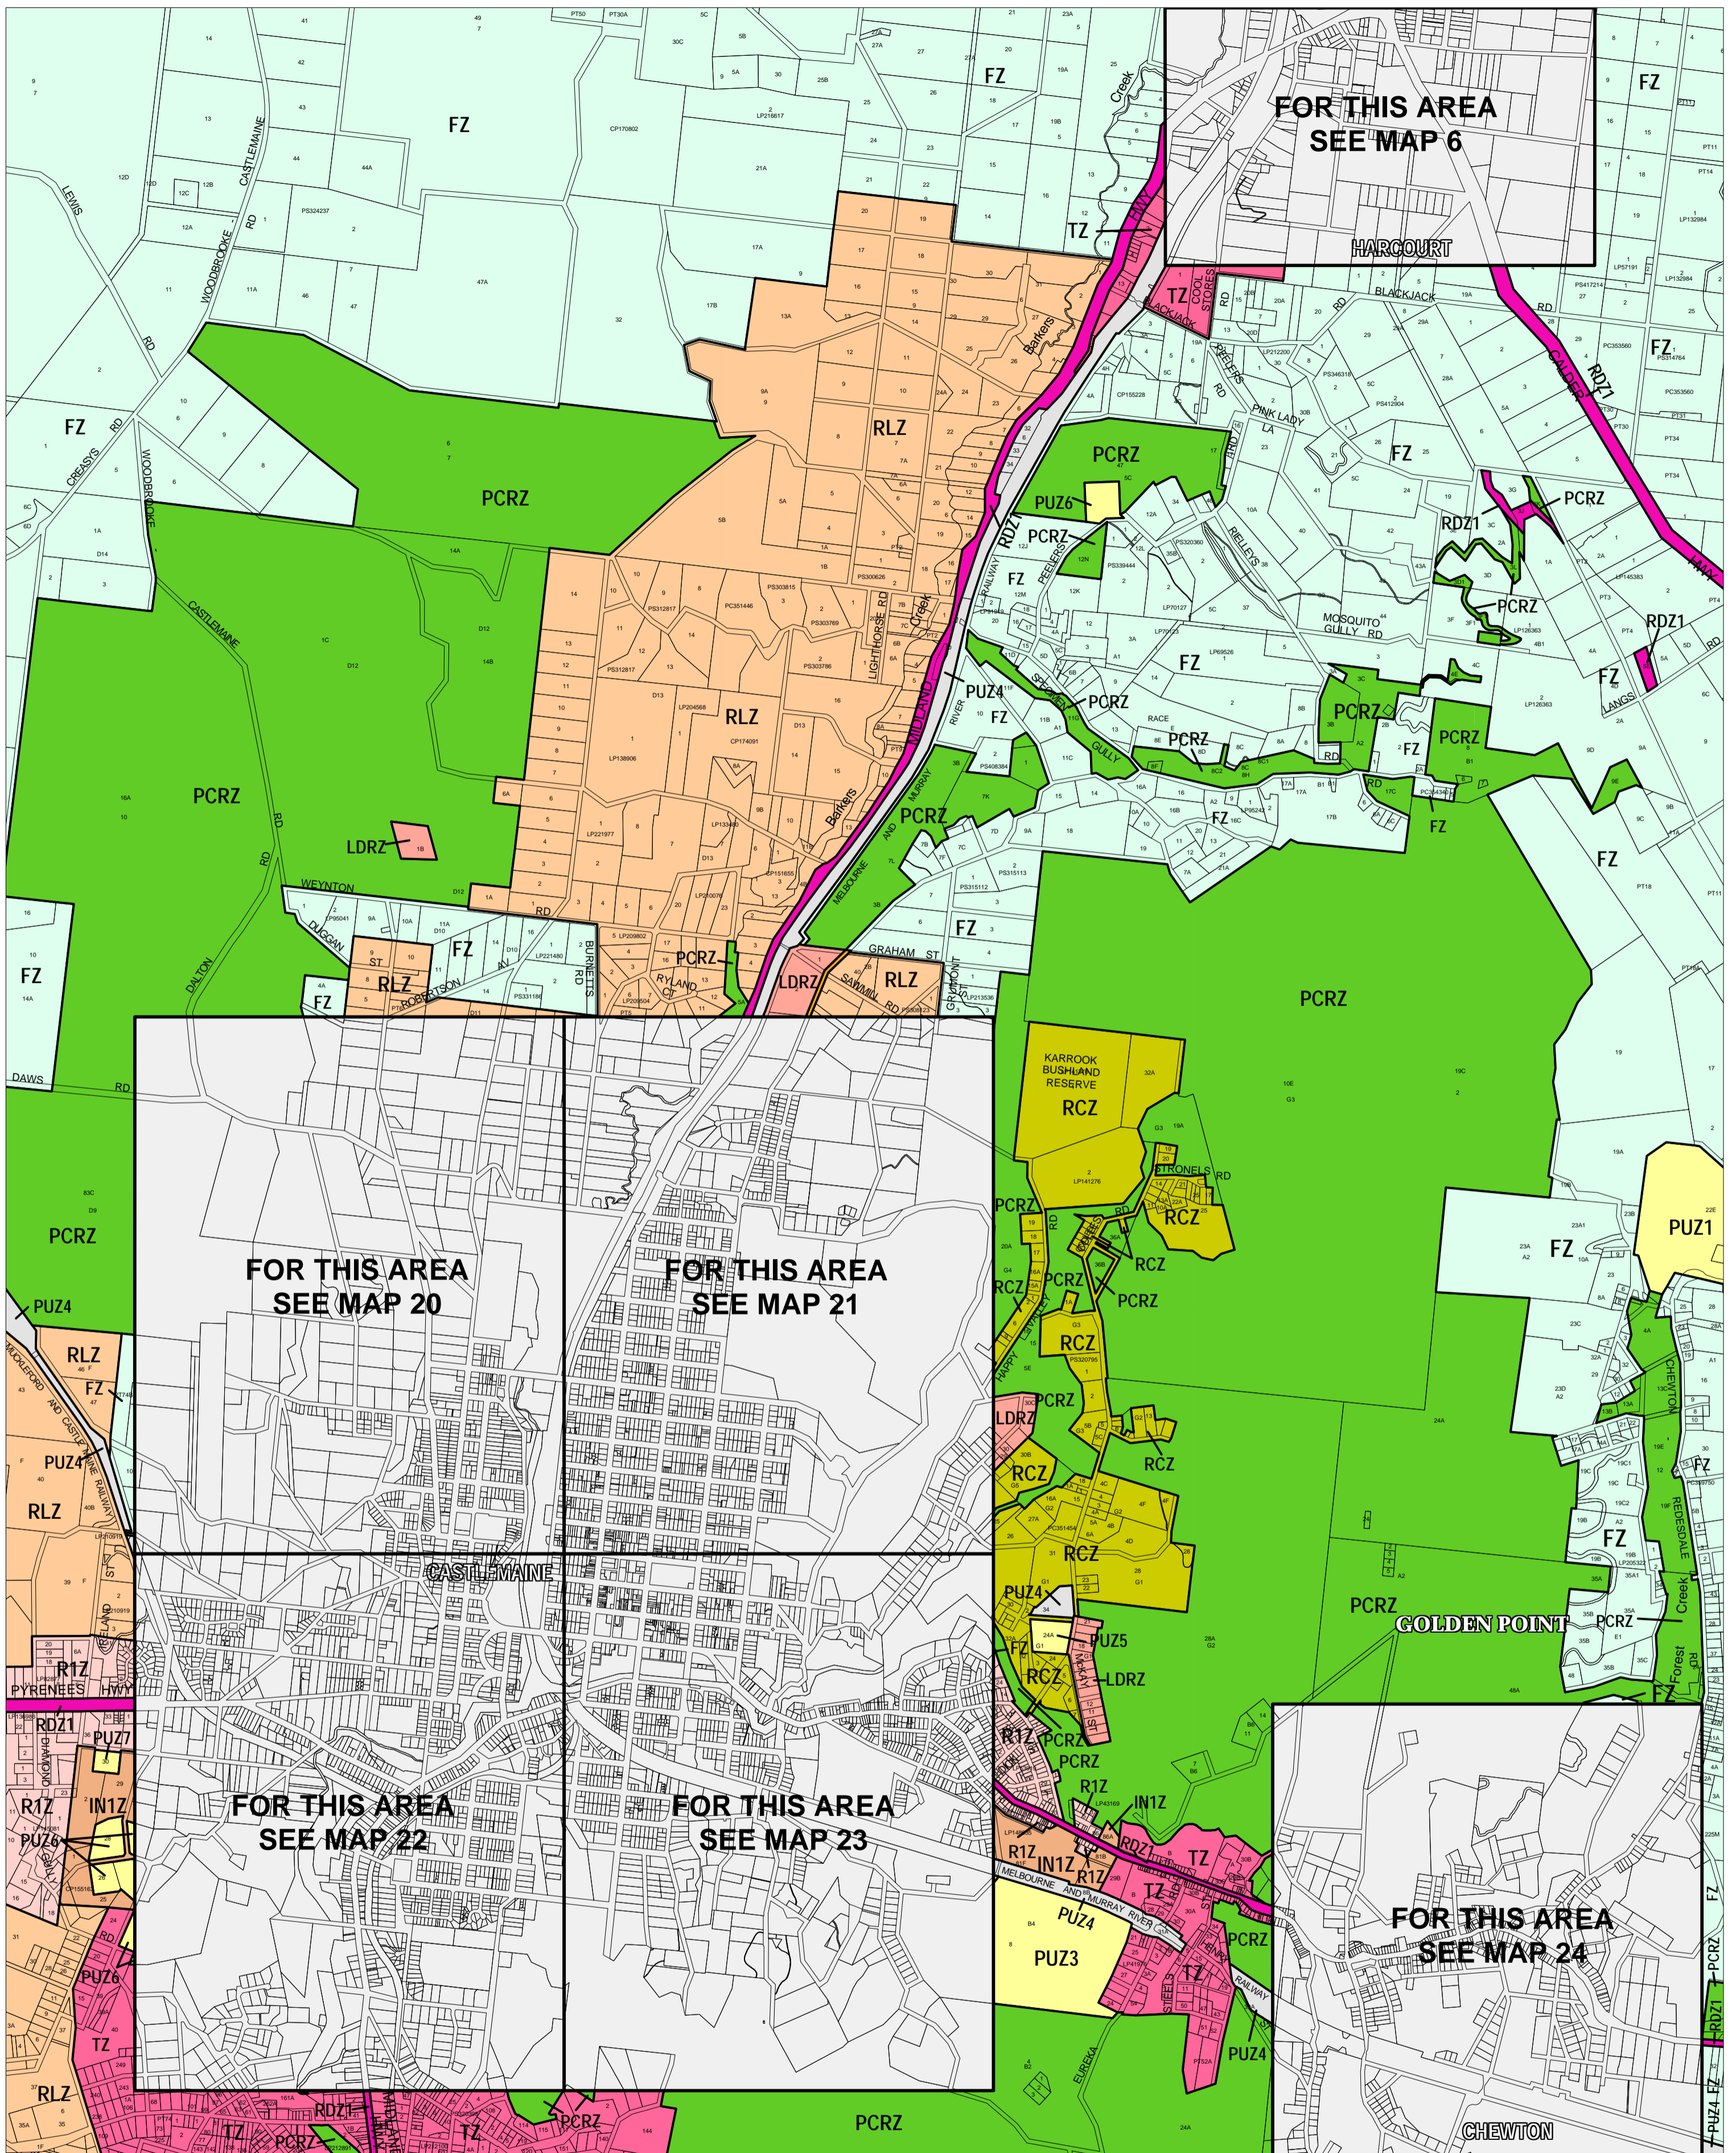

MOUNT ALEXANDER PLANNING SCHEME - LOCAL PROVISION

Industrial	Public Use Zone - Service And Utility	Rural Conservation Zone
IN1Z Industrial 1 Zone	PUZ4 Public Use Zone - Transport	RCZ Rural Living Zone
Public Land	Road Zone - Category 1	
PCR Public Conservation And Resource Zone	RDZ1 Road Zone - Category 1	
PUZ5 Public Use Zone - Cemetery/Crematorium	RDZ2 Road Zone - Category 2	
PUZ3 Public Use Zone - Health And Community	Residential	
PUZ6 Public Use Zone - Local Government	LDRZ Low Density Residential Zone	
PUZ7 Public Use Zone - Other Public Use	R1Z Residential 1 Zone	
	TZ Township Zone	
	Rural	
	FZ Farming Zone	

AUSTRALIAN MAP GRID ZONE 55

INDEX TO ADJOINING METRIC SERIES MAP

Printed: 5/2/2007

AMENDMENT C25