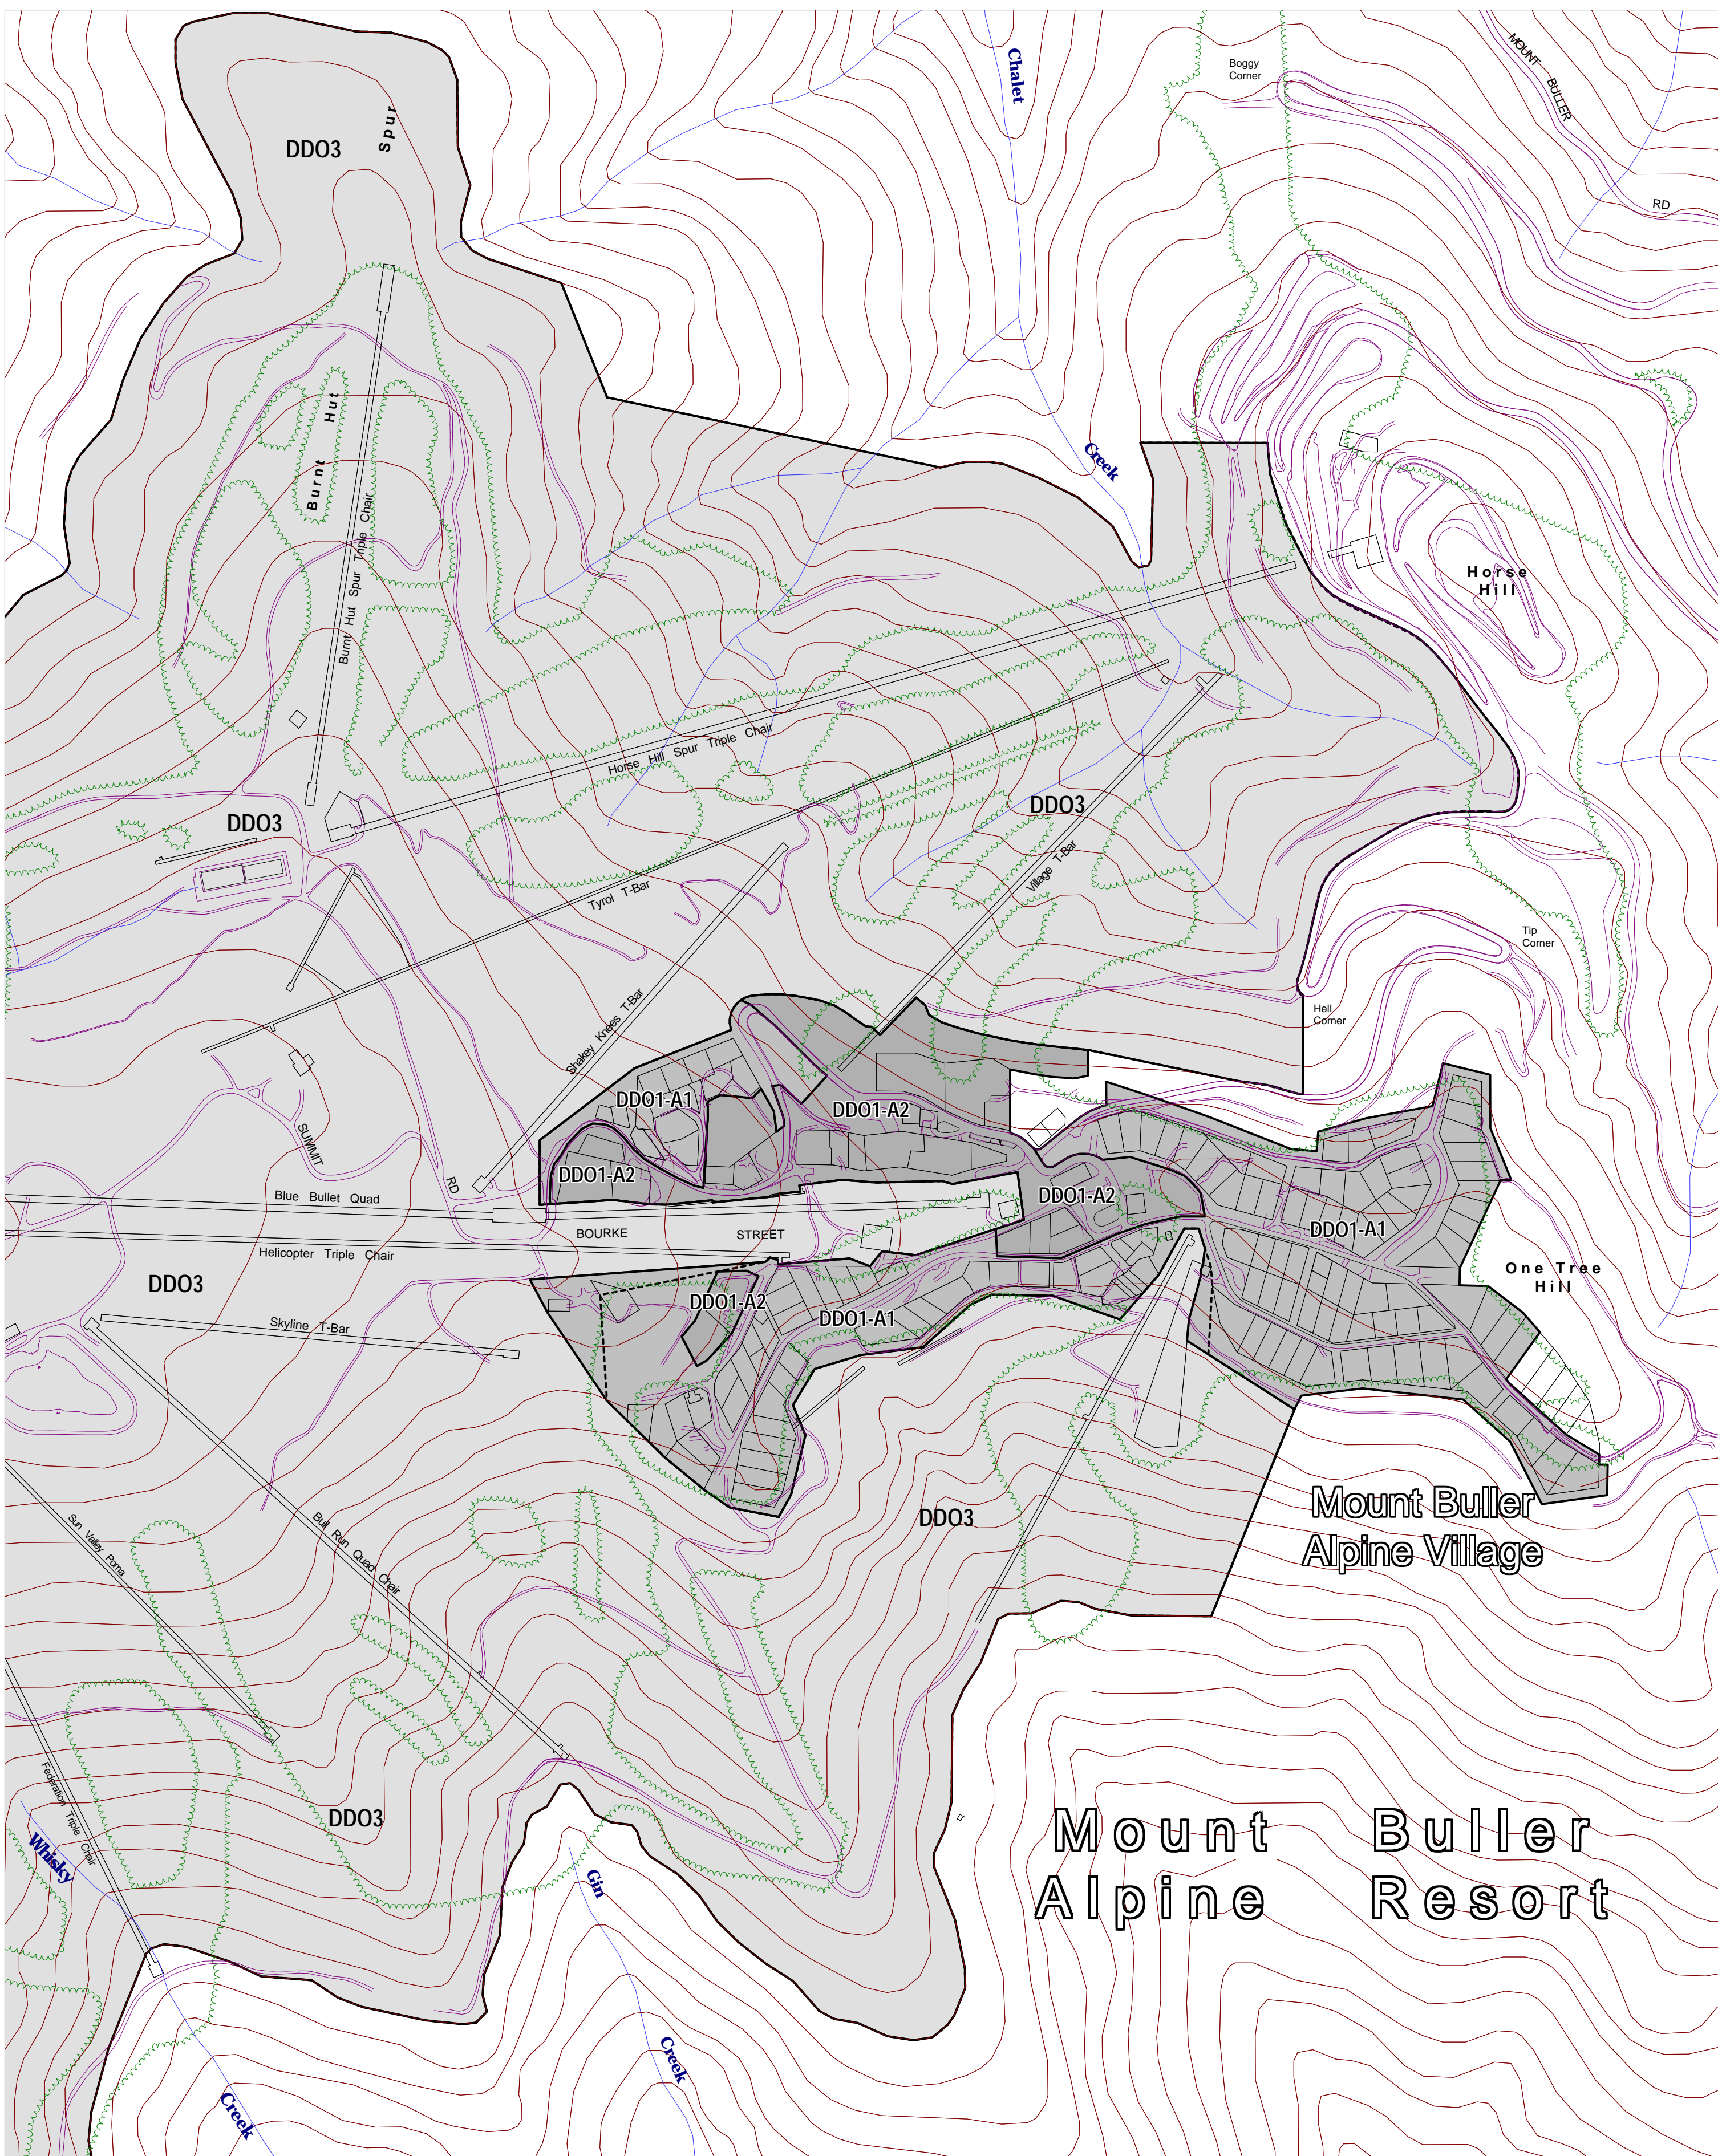

ALPINE RESORTS PLANNING SCHEME - LOCAL PROVISION

Unknown Category	Unknown Code Dd01-a1
Overlays	
DDO1-A1	Design And Development Overlay - Schedule 1 - Area 2
DDO1-A2	Design And Development Overlay - Schedule 1 - Area 2
DDO3	Design And Development Overlay - Schedule 3

Printed: 17/8/2006

AMENDMENT C15