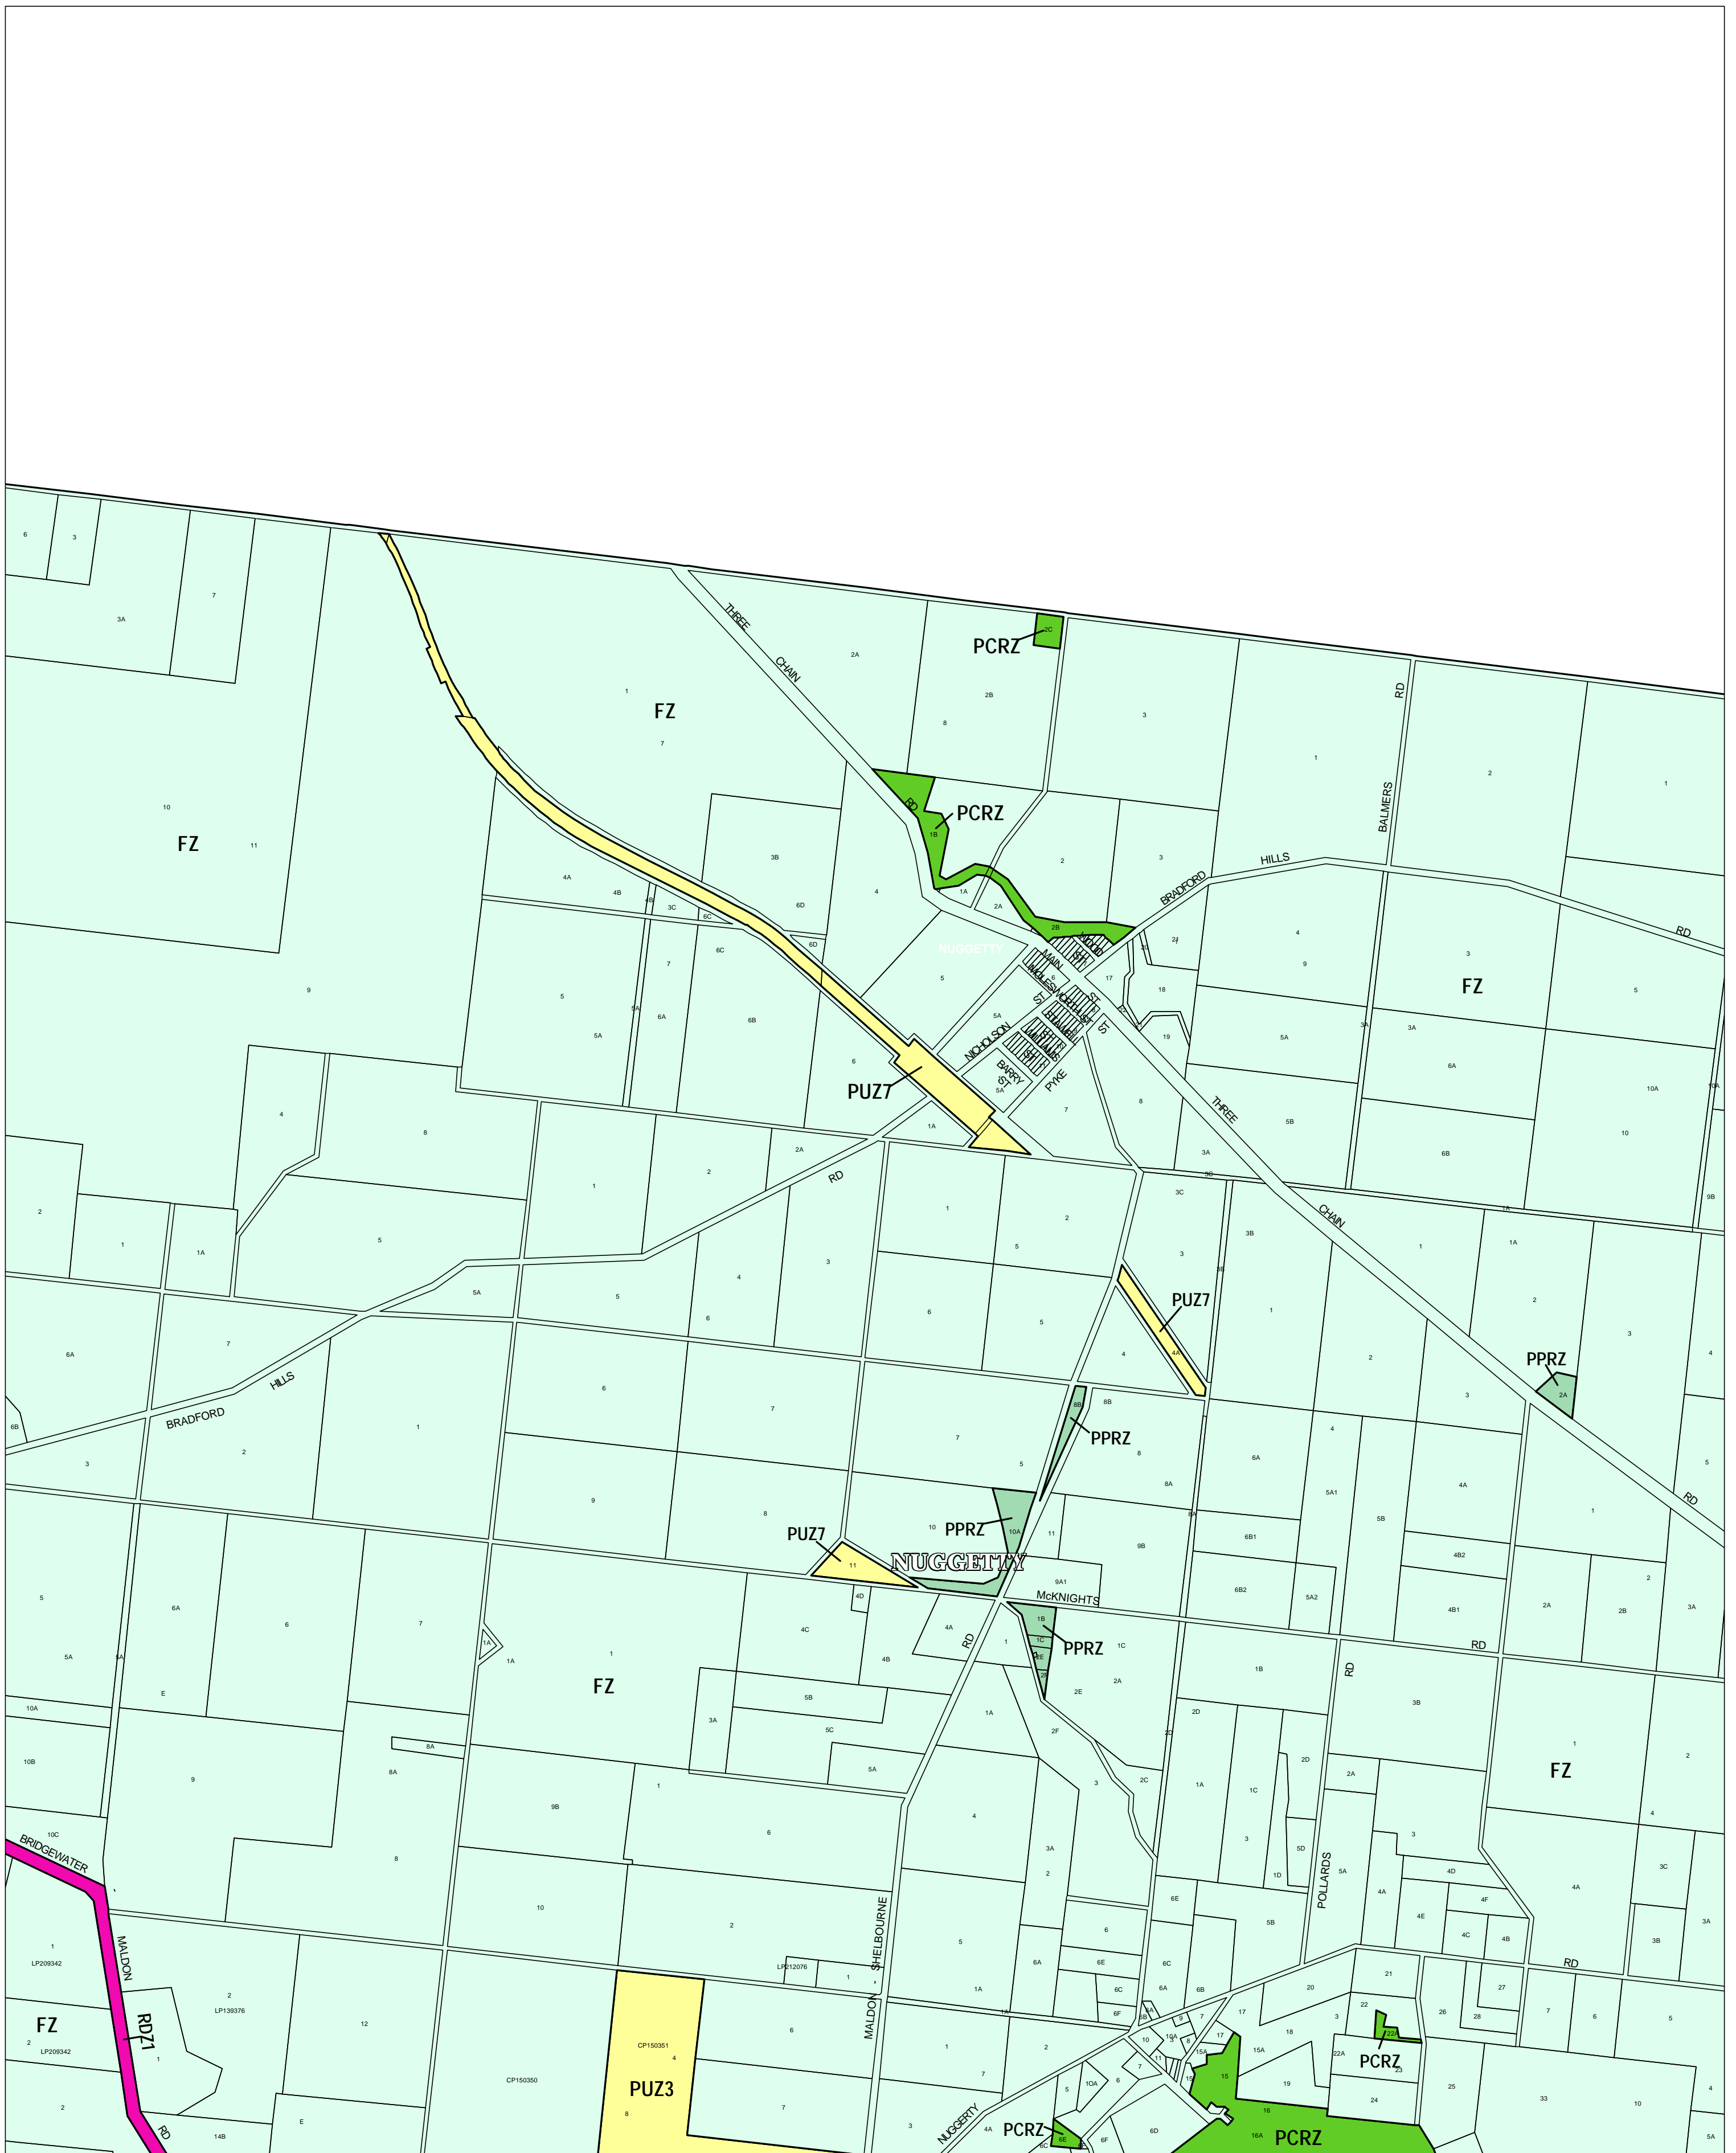

MOUNT ALEXANDER PLANNING SCHEME - LOCAL PROVISION

Public Land	
	Public Conservation And Resource Zone
	Public Park And Recreation Zone
	Public Use Zone Health And Community
	Public Use Zone Other Public Use
	Road Zone Category 1
Rural	
	Farming Zone

AUSTRALIAN MAP GRID ZONE 55

Printed: 11/8/2006

AMENDMENT C35