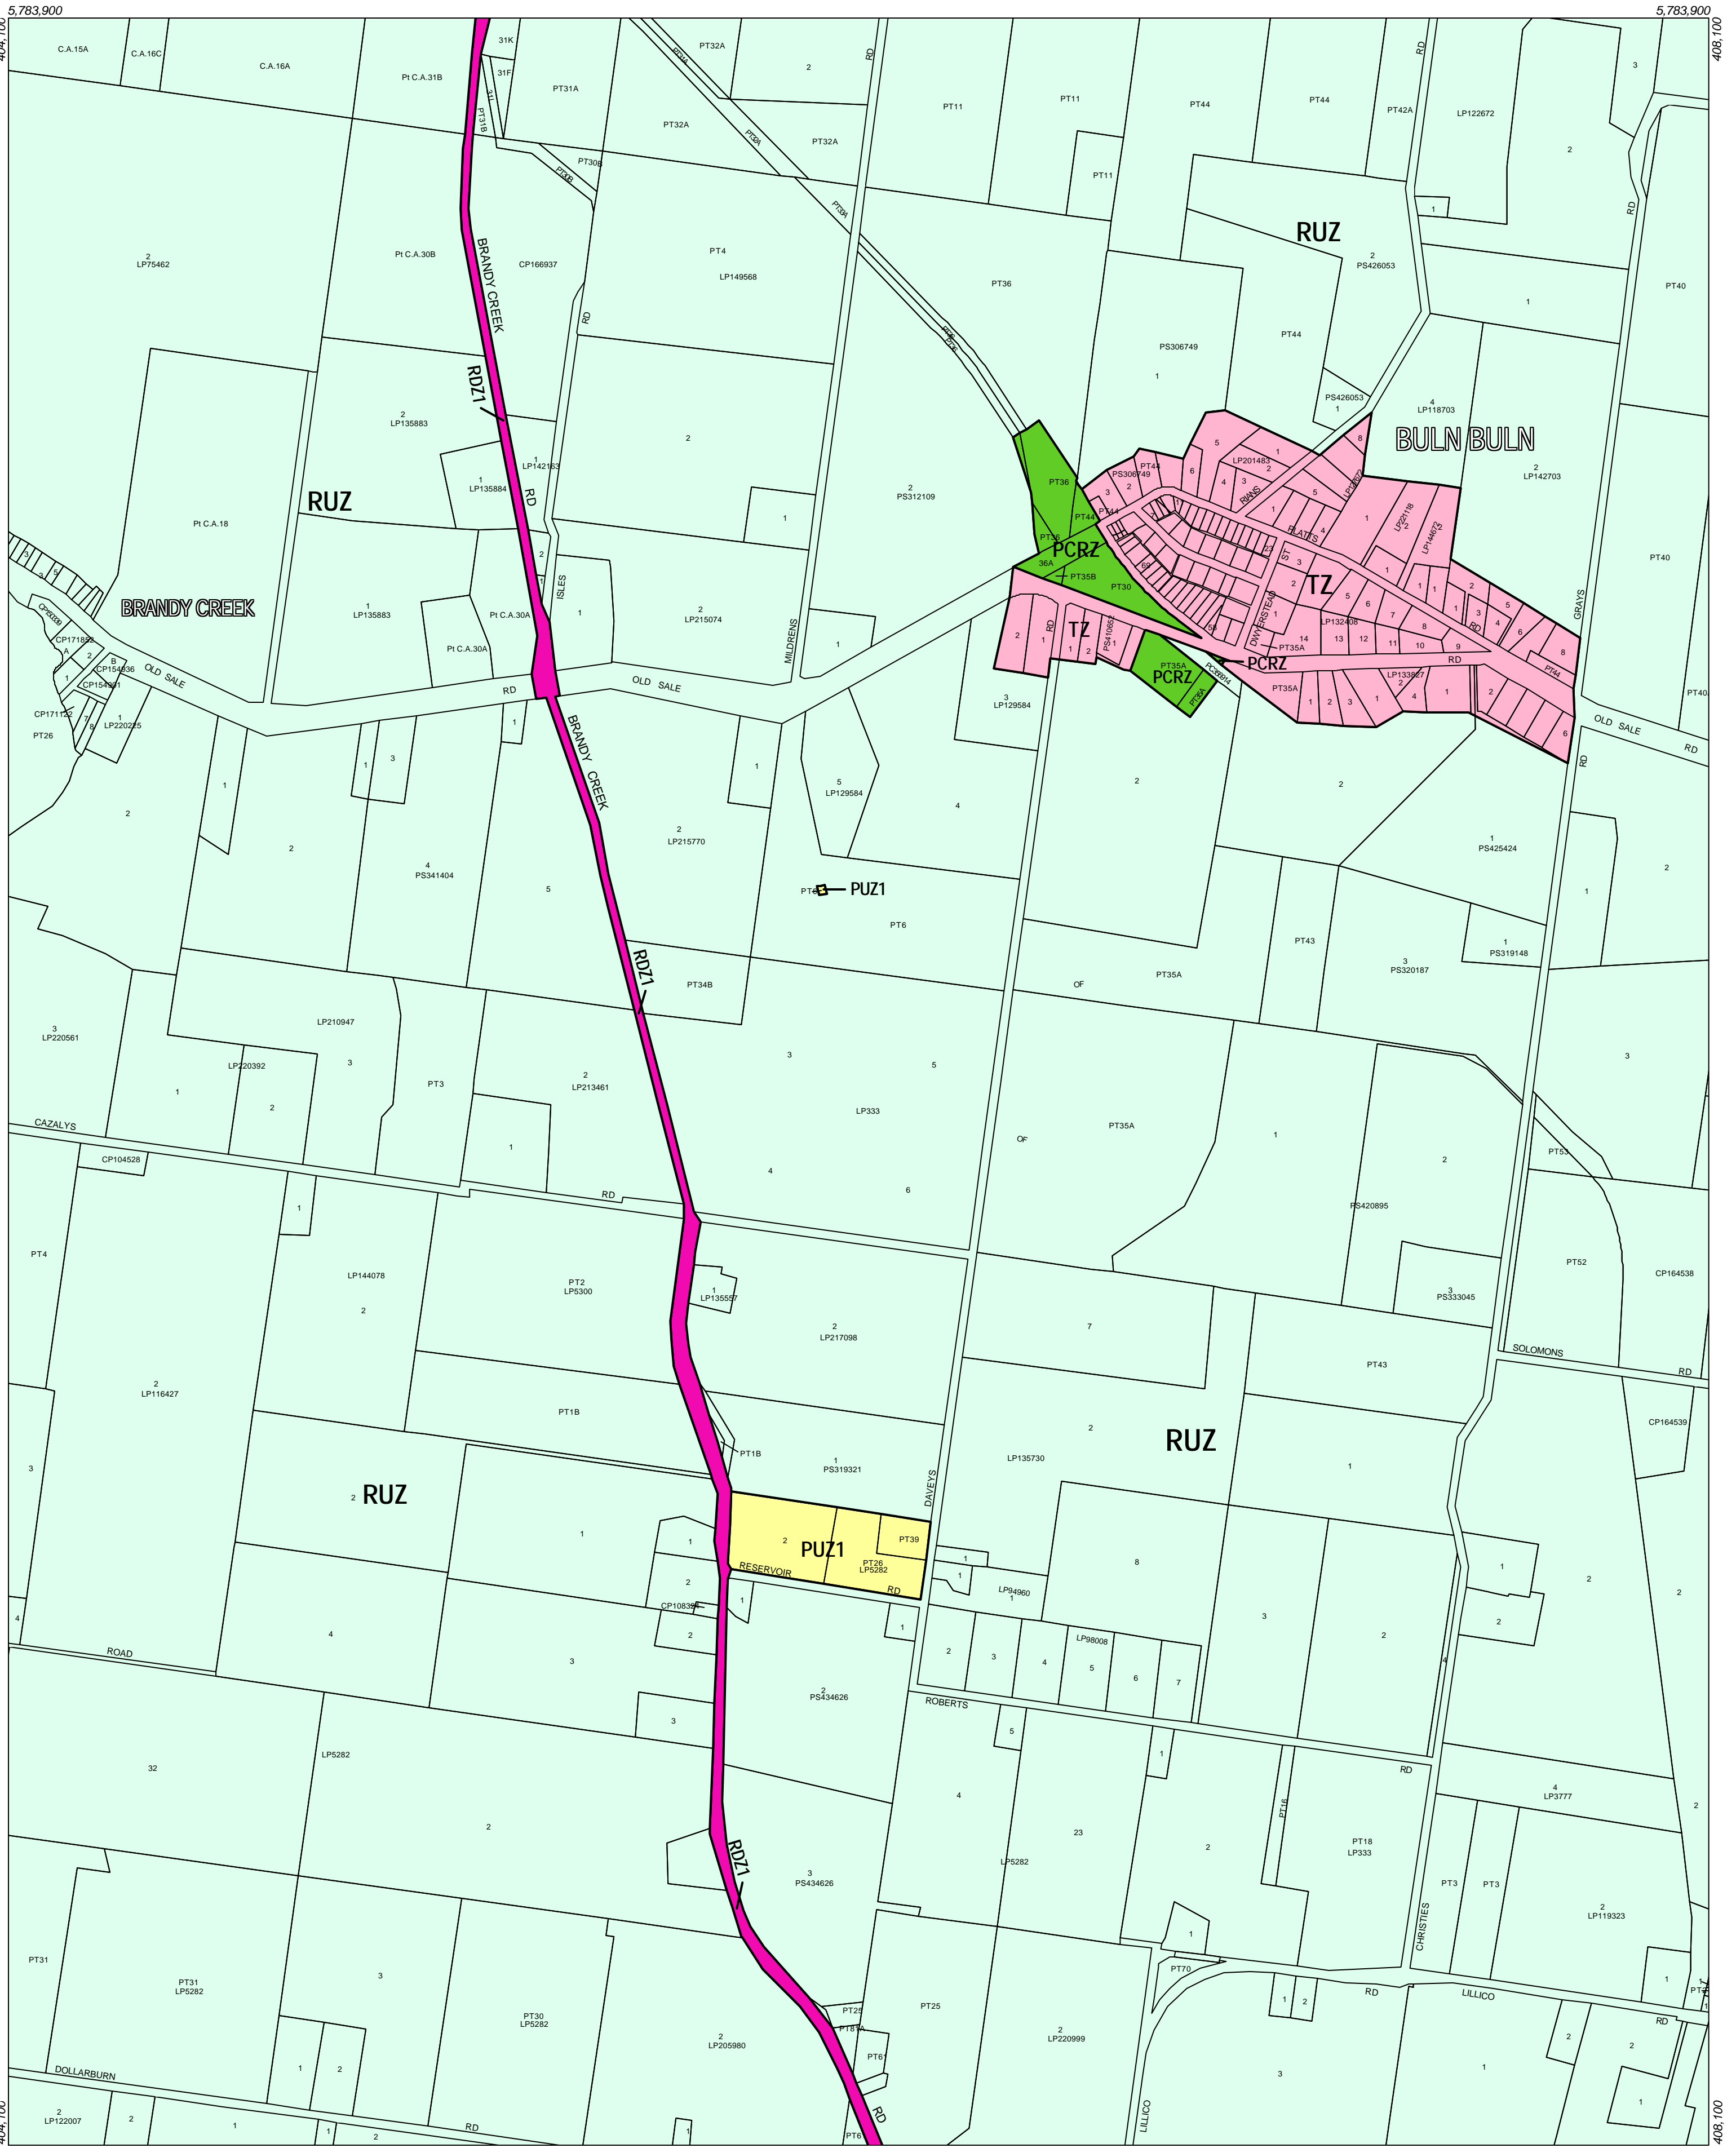

BAW BAW PLANNING SCHEME - LOCAL PROVISION

This publication is copyright. No part may be reproduced by any process except in accordance with the provisions of the Copyright Act 1968, State of Victoria.

Public Land	Public Conservation And Resource Zone
PUZ1	Public Use Zone Service And Utility
RDZ1	Road Zone Category 1
Residential	Township Zone
Rural	Rural Zone

200 400 600 800 1000 m

AUSTRALIAN MAP GRID ZONE 55

Amendment C17
Printed: 20/6/2003

INDEX TO ADJOINING METRIC SERIES MAP

Victoria
The Place To Be