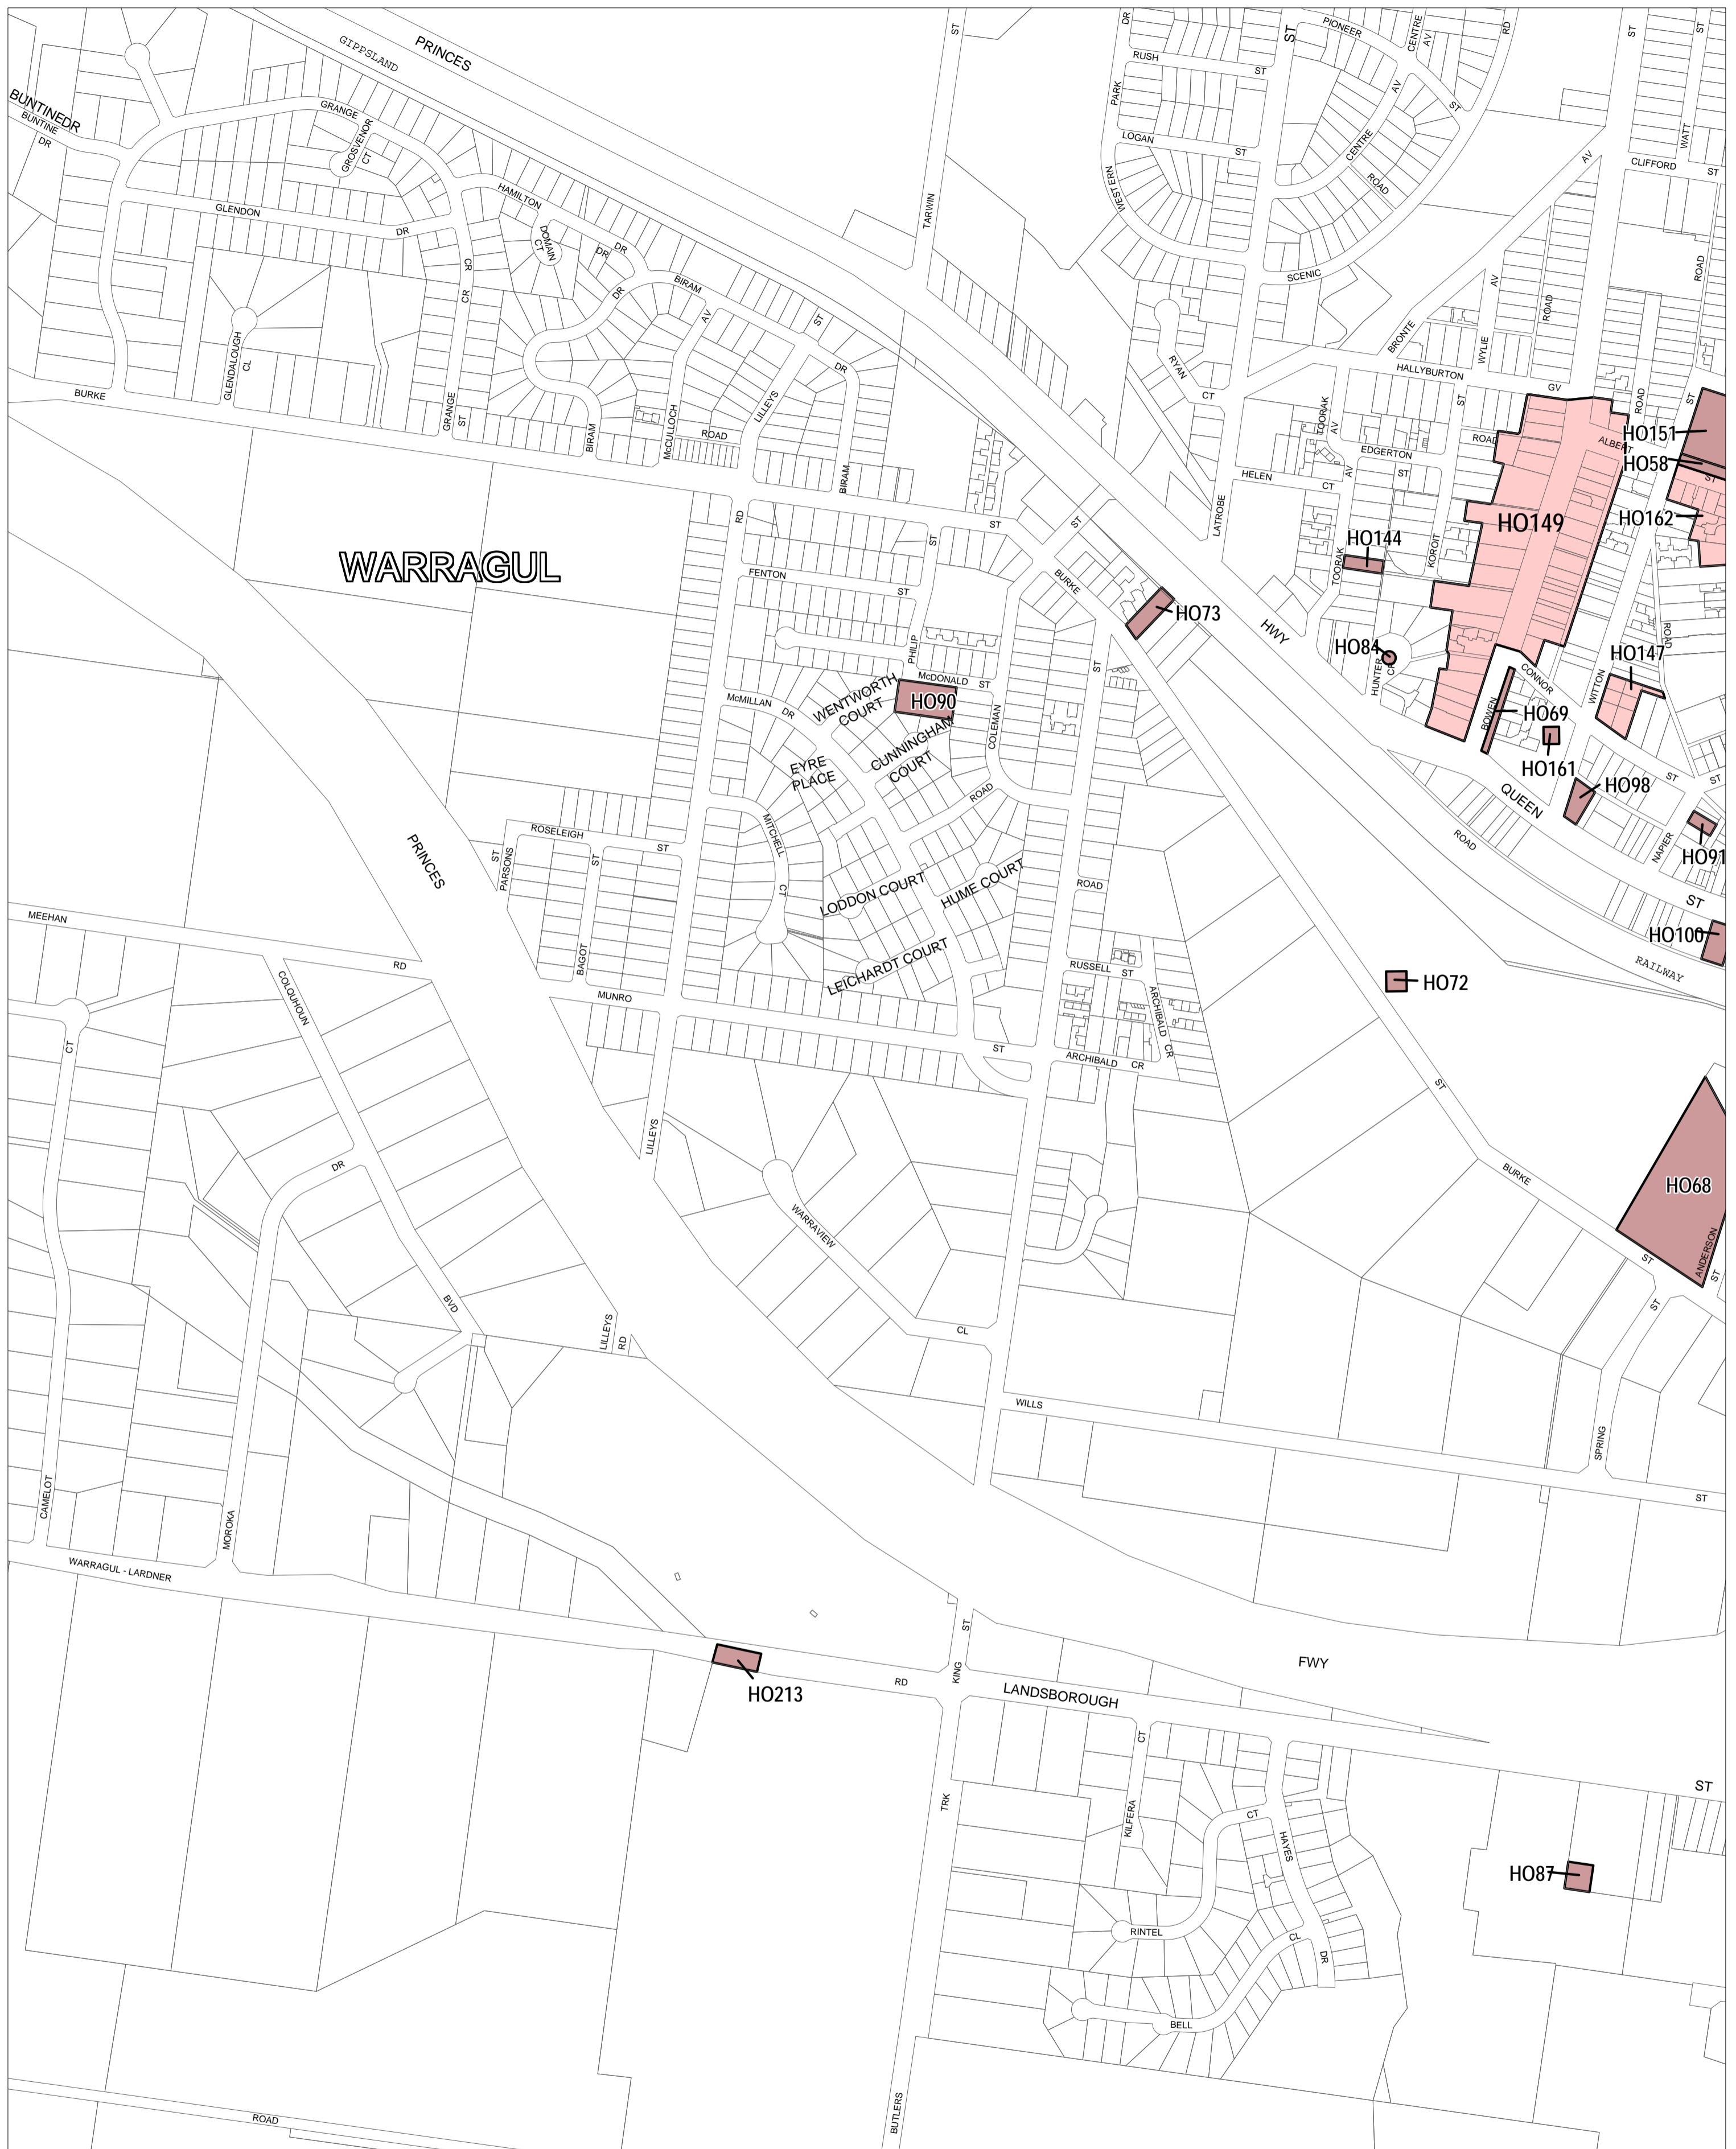

BAW BAW PLANNING SCHEME - LOCAL PROVISION

Overlays

HO Heritage Overlay

100 0 100 200 300 400 500 m

AUSTRALIAN MAP GRID ZONE 55

INDEX TO ADJOINING METRIC SERIES MAP

1	2	3	4
5	6	7	8
9	10	11	12
13	14	15	16
17	18	19	20
21	22	23	24
25	26	27	28
29	30	31	32
33	34	35	36
37	38	39	40
41	42	43	44
45	46	47	48
49	50	51	52

Printed: 2/7/2013

AMENDMENT C90