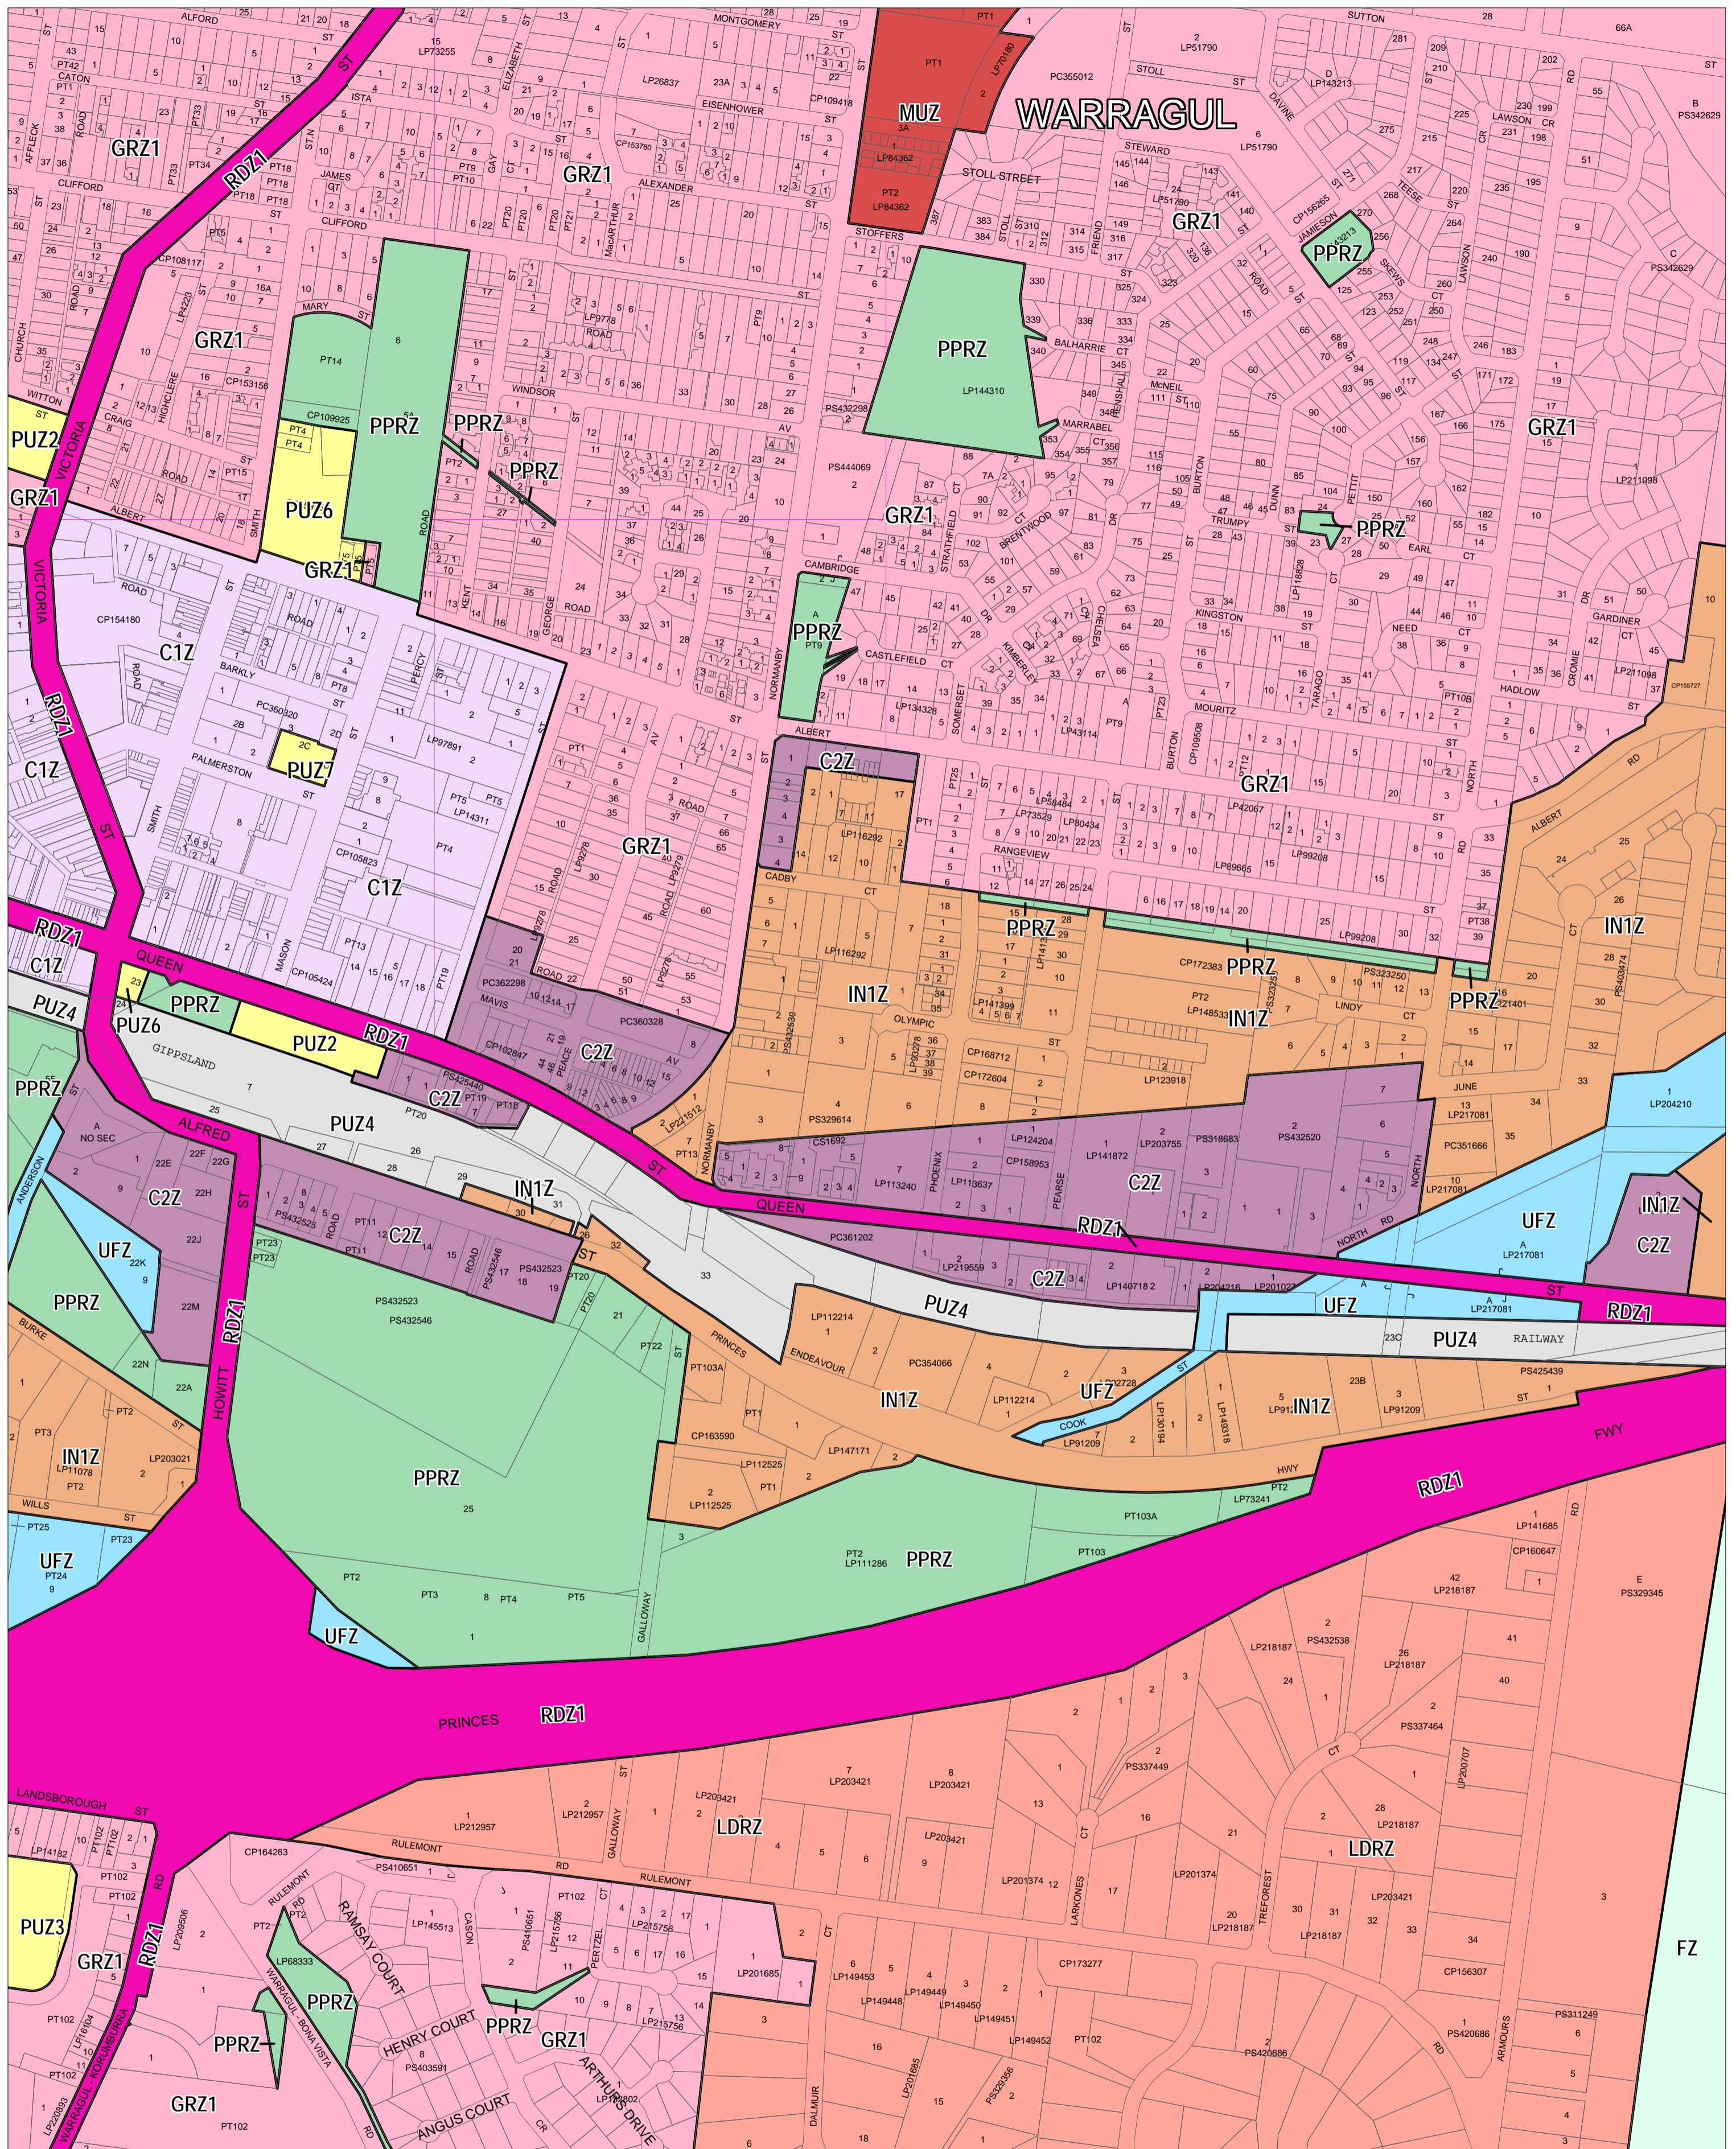

BAW BAW PLANNING SCHEME - LOCAL PROVISION

Commercial	Public Use Zone - Other Public Use
C1Z Commercial 1 Zone	PUZ2
C2Z Commercial 2 Zone	PUZ4 Public Use Zone - Transport
Industrial	Road Zone - Category 1
IN1Z Industrial 1 Zone	RDZ1
Public Land	Residential
PPRZ Public Park And Recreation Zone	GR1 General Residential Zone - Schedule 1
PUZ2 Public Use Zone - Education	LDRZ Low Density Residential Zone
PUZ3 Public Use Zone - Health And Community	MUZ Mixed Use Zone
PUZ6 Public Use Zone - Local Government	Rural
	FZ Farming Zone
	Special Purpose
	UFZ Urban Floodway Zone

Printed: 2/6/2014