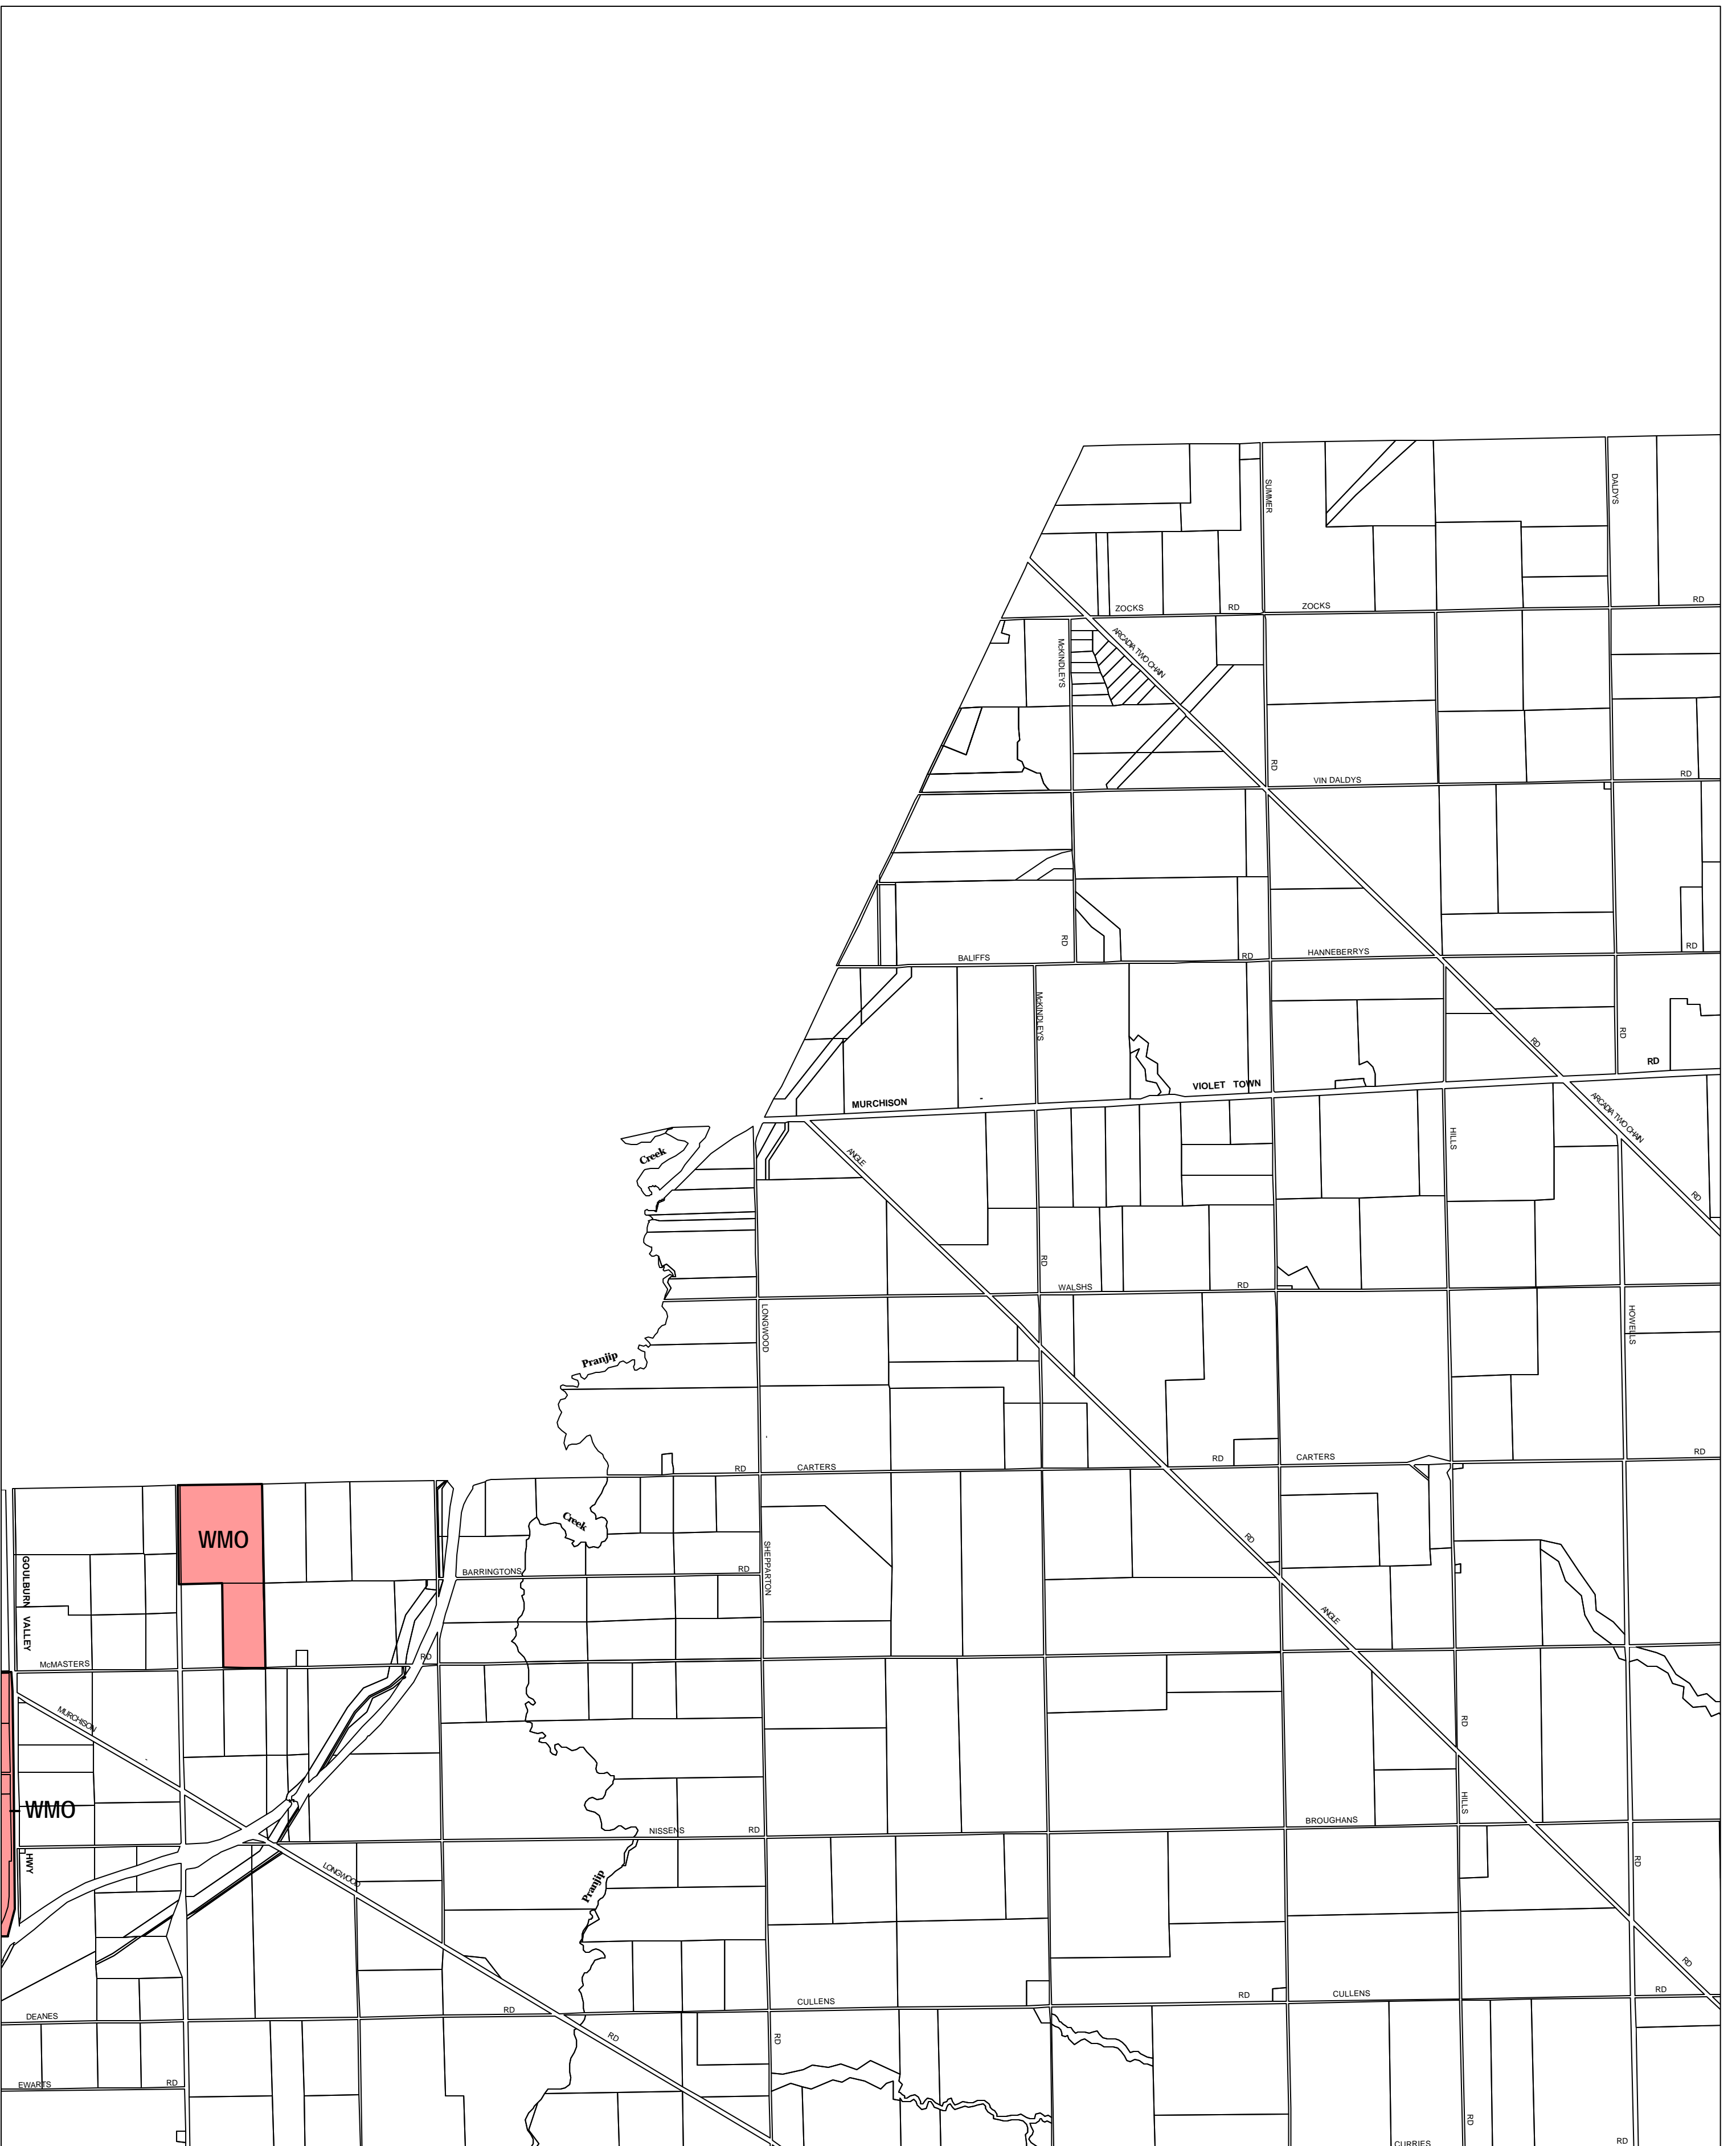

STRATHBOGIE PLANNING SCHEME - LOCAL PROVISION

Overlays

WMO Wildfire Management Overlay

AUSTRALIAN MAP GRID ZONE 55

Printed: 12/6/2007

AMENDMENT C17