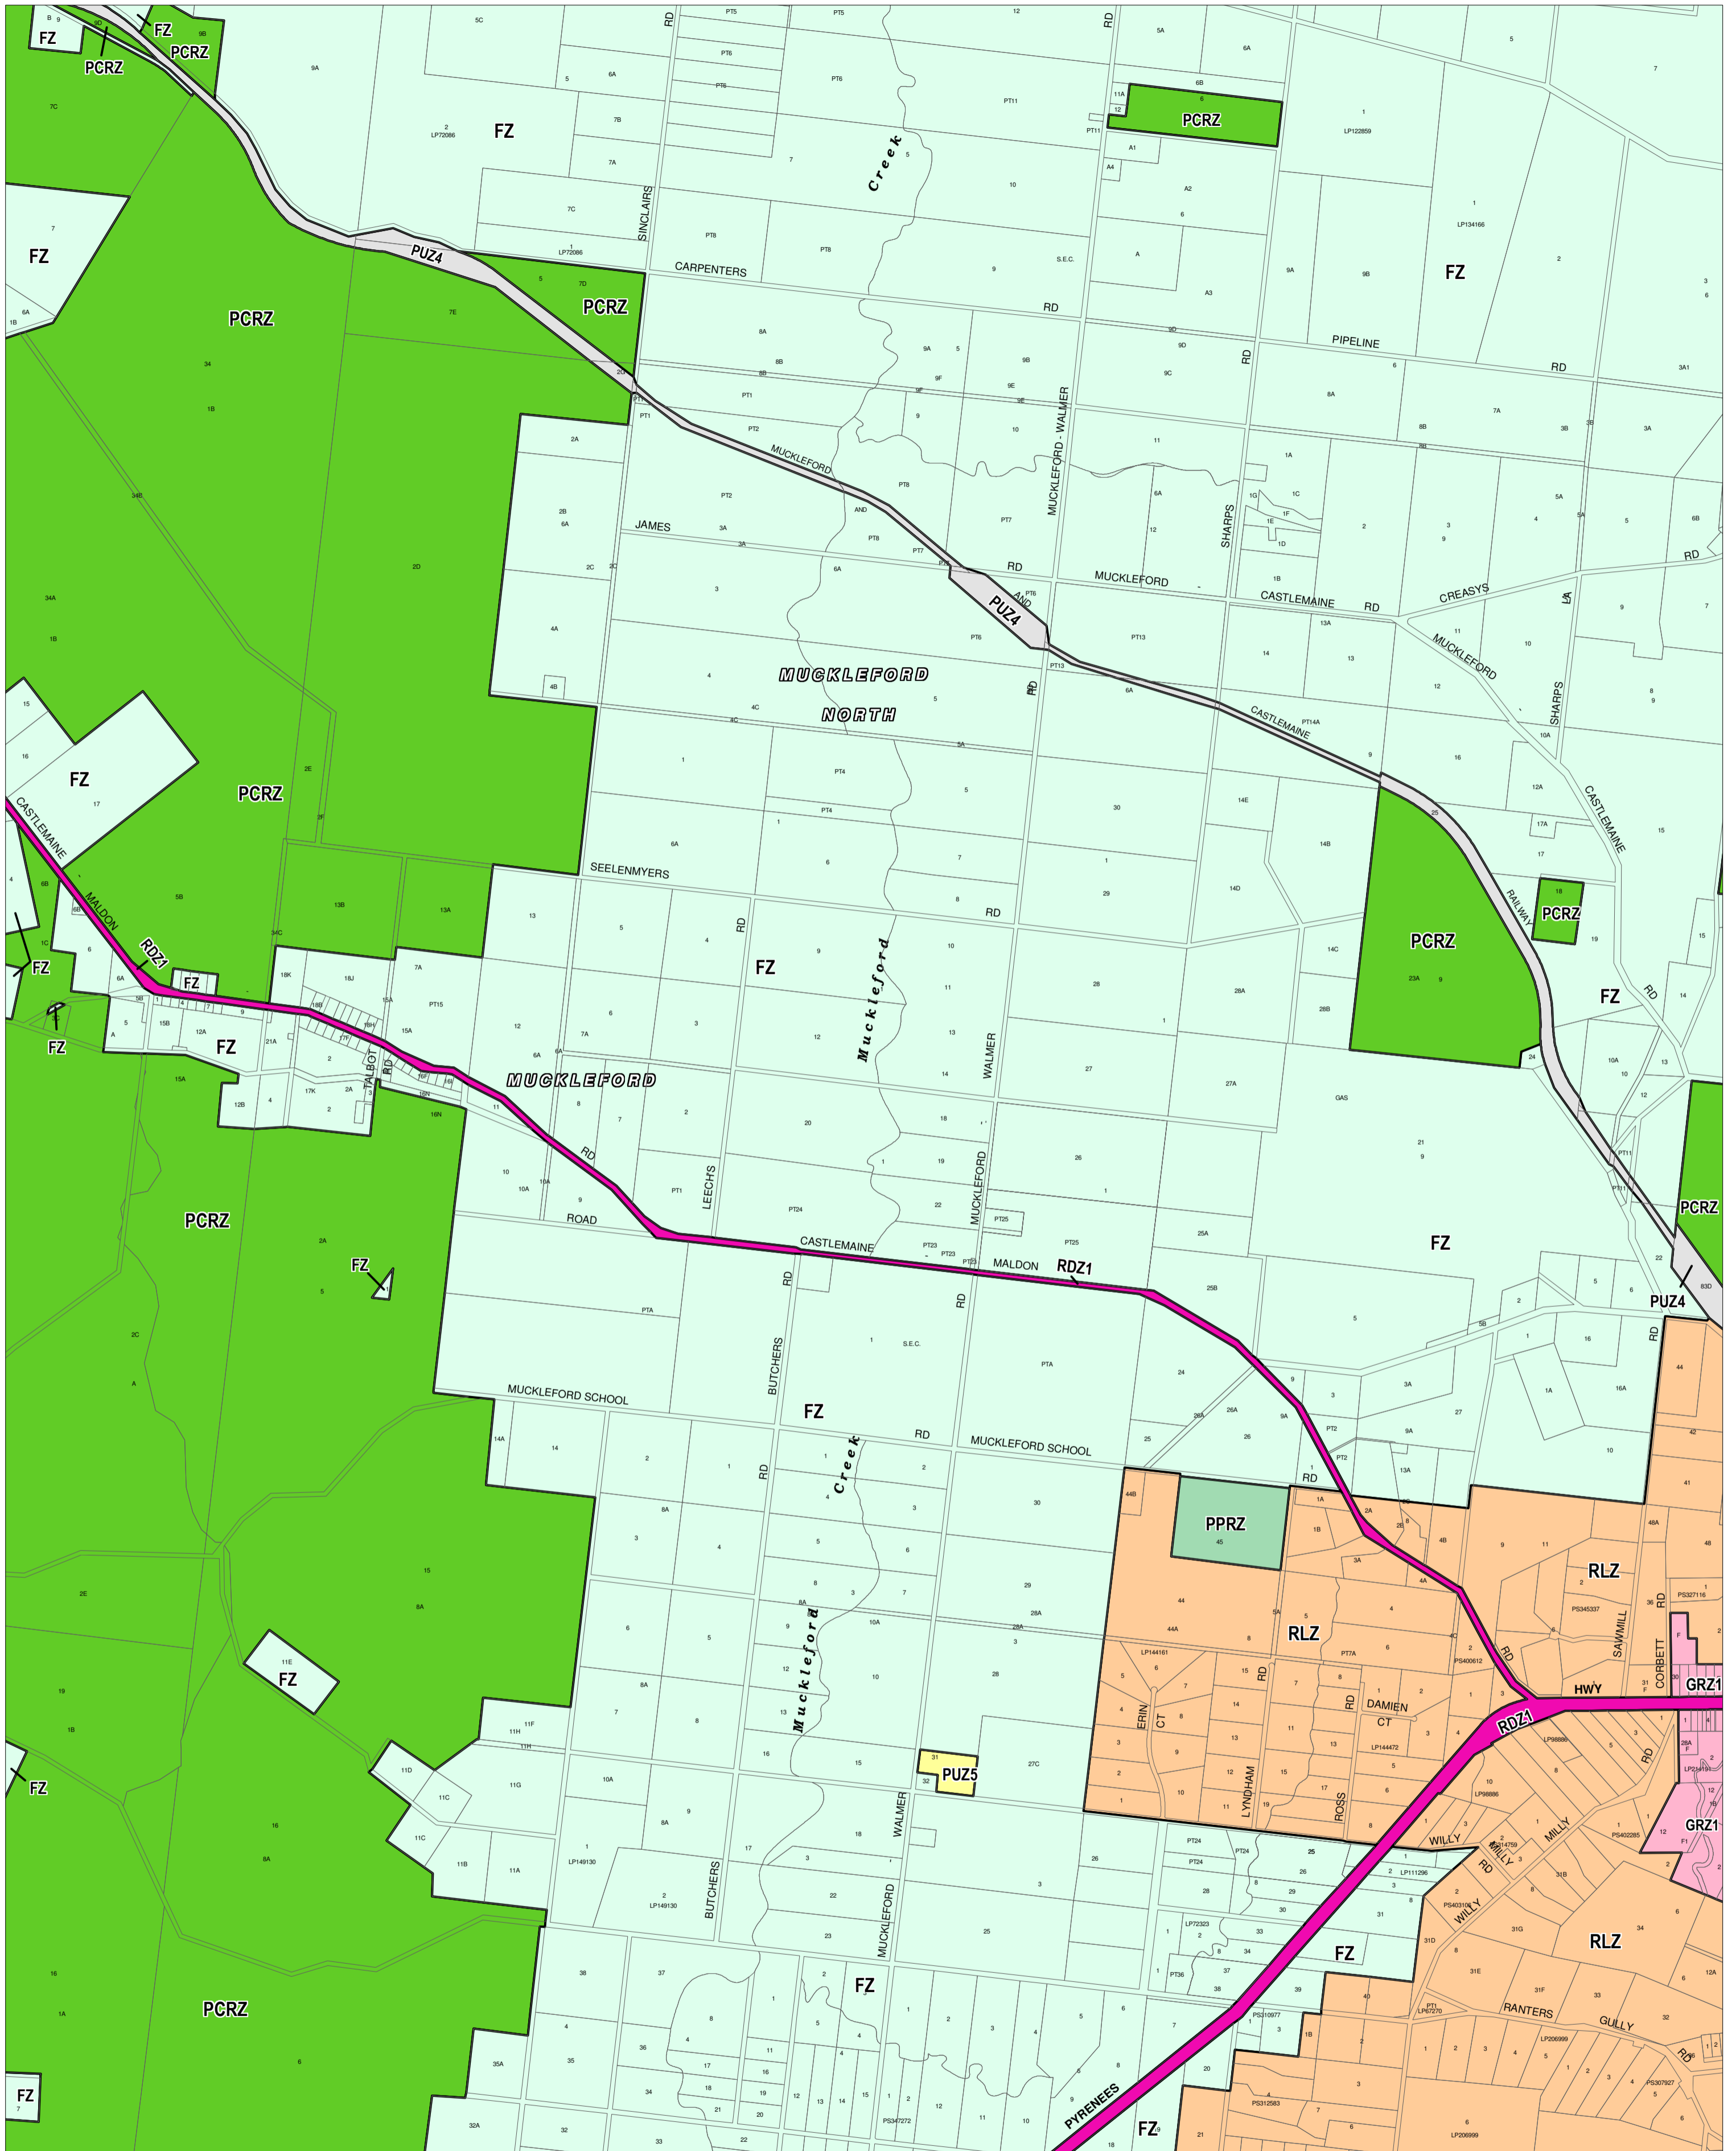

MOUNT ALEXANDER PLANNING SCHEME - LOCAL PROVISION

Public Land	Rural Living Zone
PCRZ Public Conservation And Resource Zone	RLZ Rural Living Zone
PPRZ Public Park And Recreation Zone	
PUZ5 Public Use Zone - Cemetery/crematorium	
PUZ4 Public Use Zone - Transport	
RDZ1 Road Zone - Category 1	
Residential	
GRZ1 General Residential Zone - Schedule 1	
Rural	
FZ Farming Zone