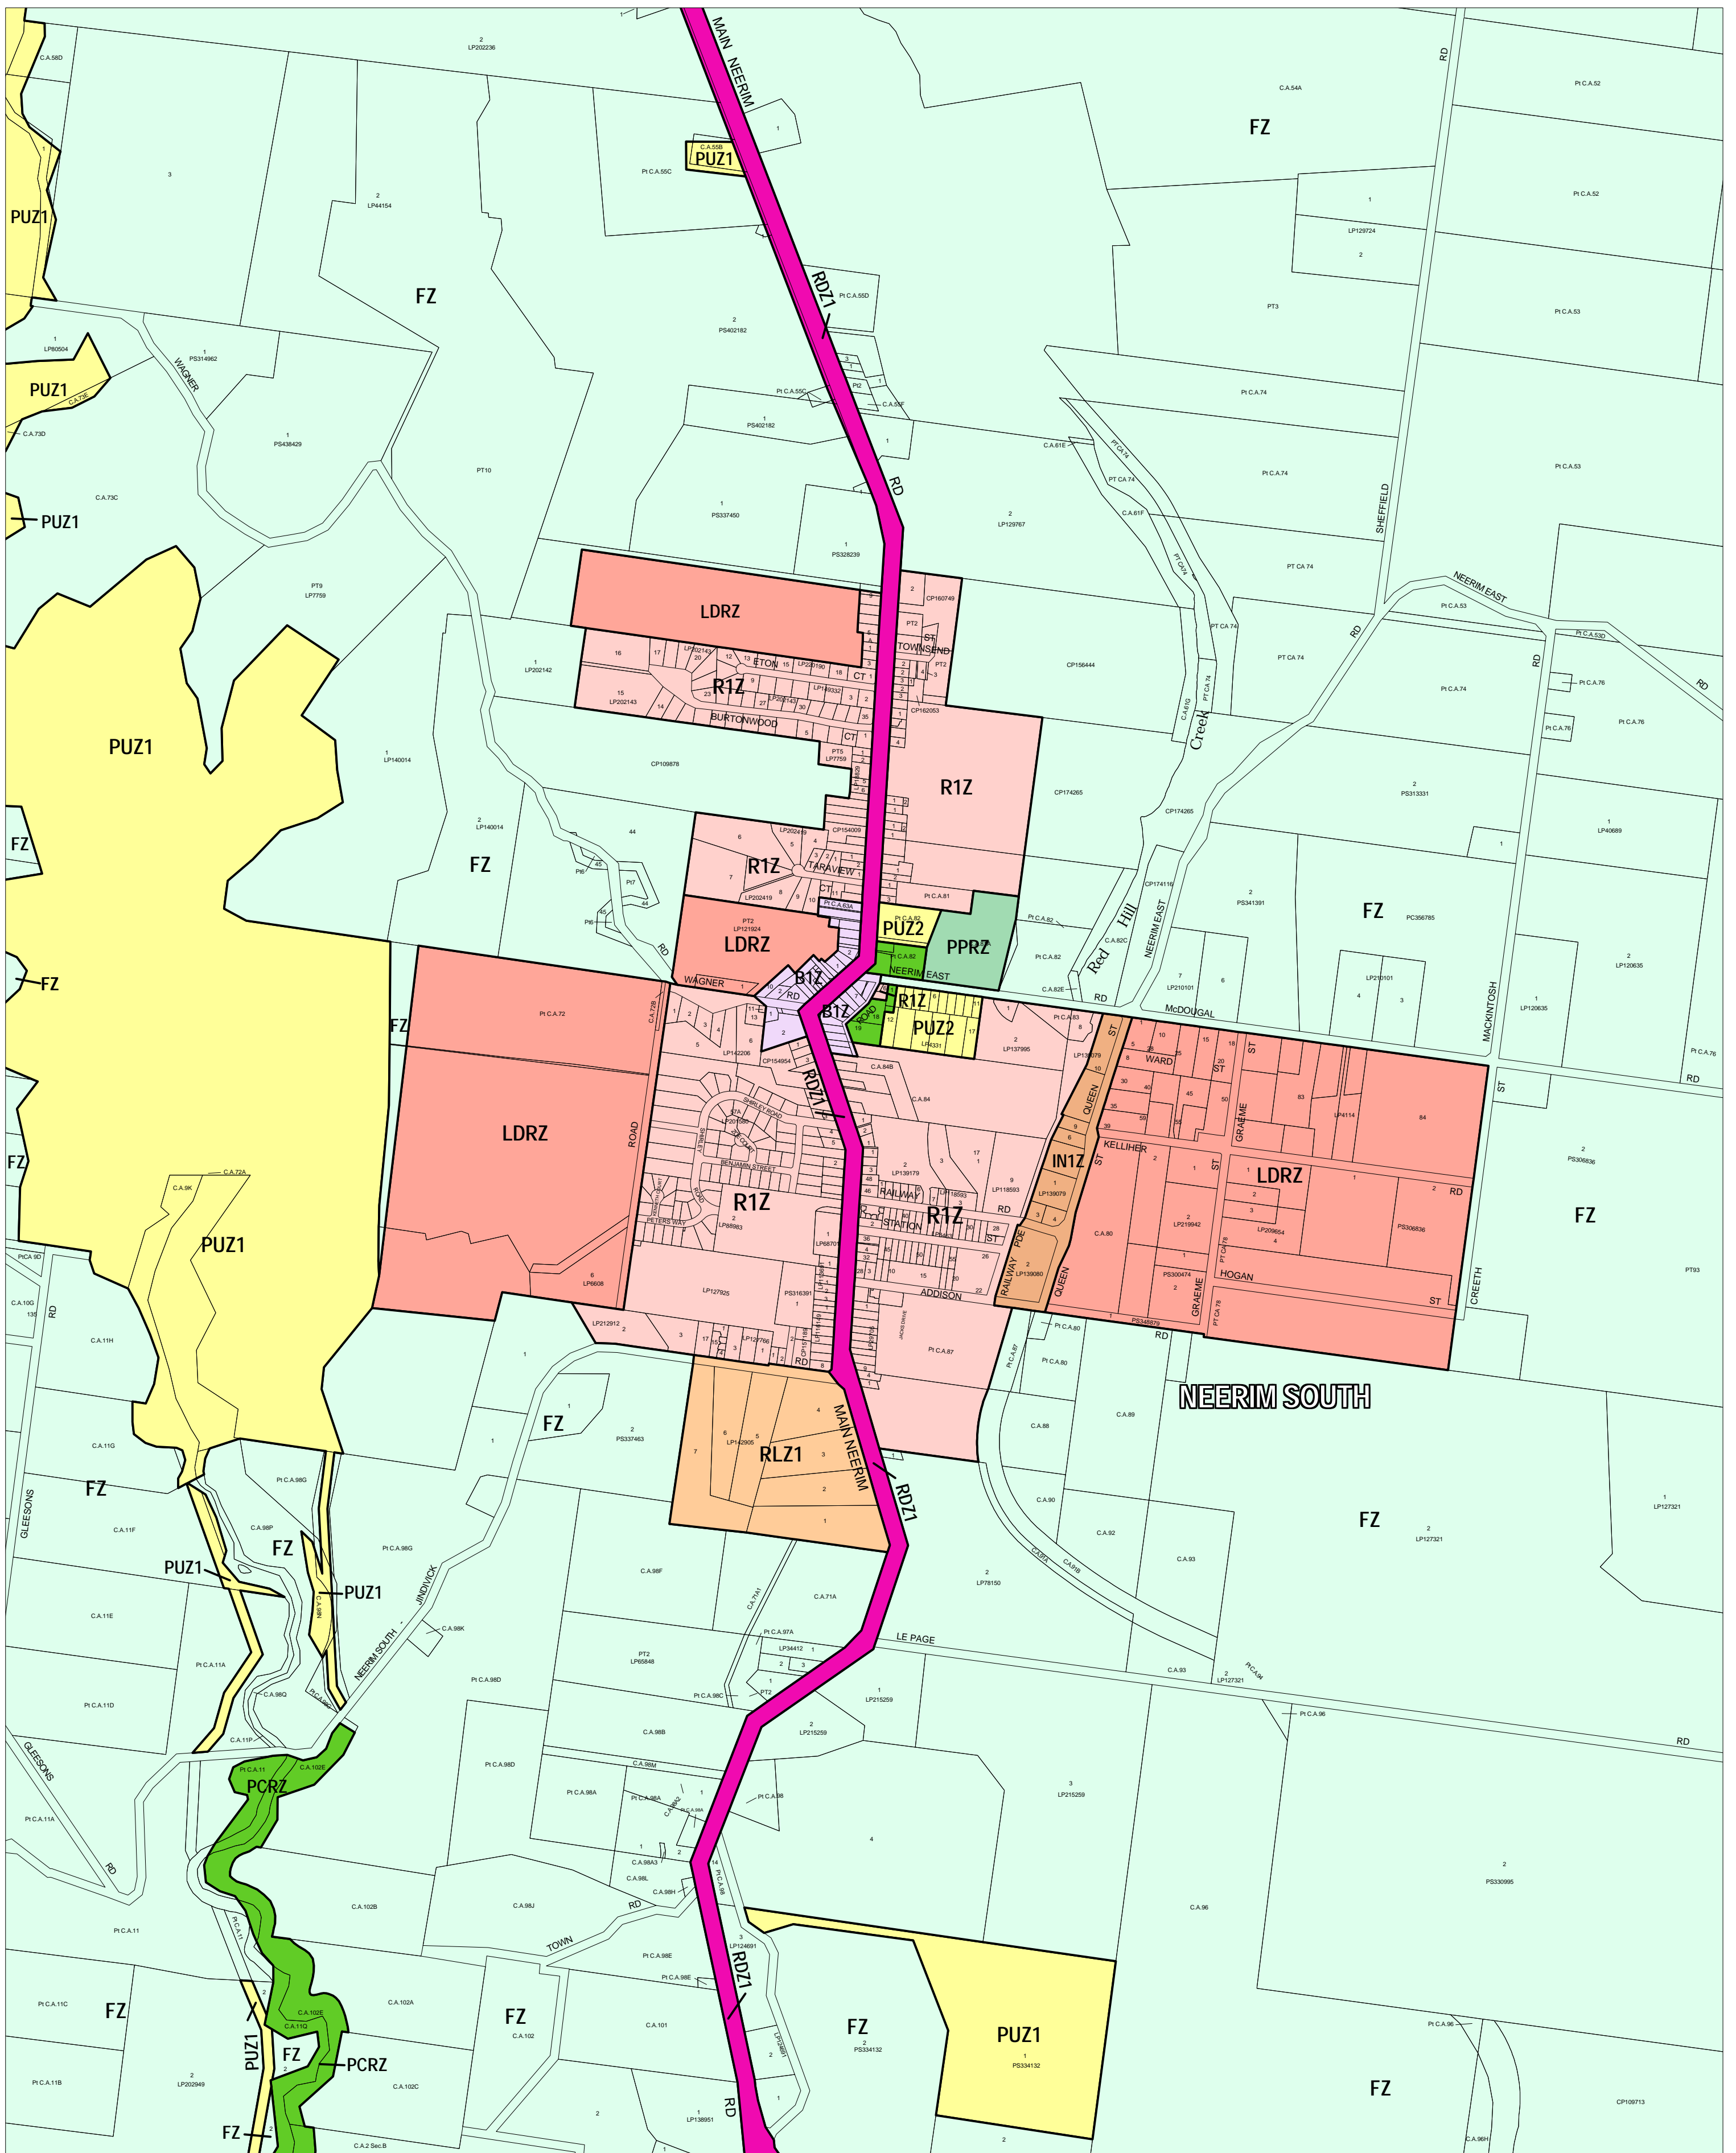

BAW BAW PLANNING SCHEME - LOCAL PROVISION

Business	Residential
B1Z Business 1 Zone	LDRZ Low Density Residential Zone
Industrial	R1Z Residential 1 Zone
IN1Z Industrial 1 Zone	Rural
Public Land	FZ Farming Zone
PCRZ Public Conservation and Resource Zone	RLZ1 Rural Living Zone - Schedule 1
PPRZ Public Park and Recreation Zone	
PUZ2 Public Use Zone - Education	
PUZ1 Public Use Zone - Service and Utility	
RZ1 Road Zone - Category 1	

AUSTRALIAN MAP GRID ZONE 55

INDEX TO ADJOINING METRIC SERIES MAP

Printed: 24/8/2007

AMENDMENT C46