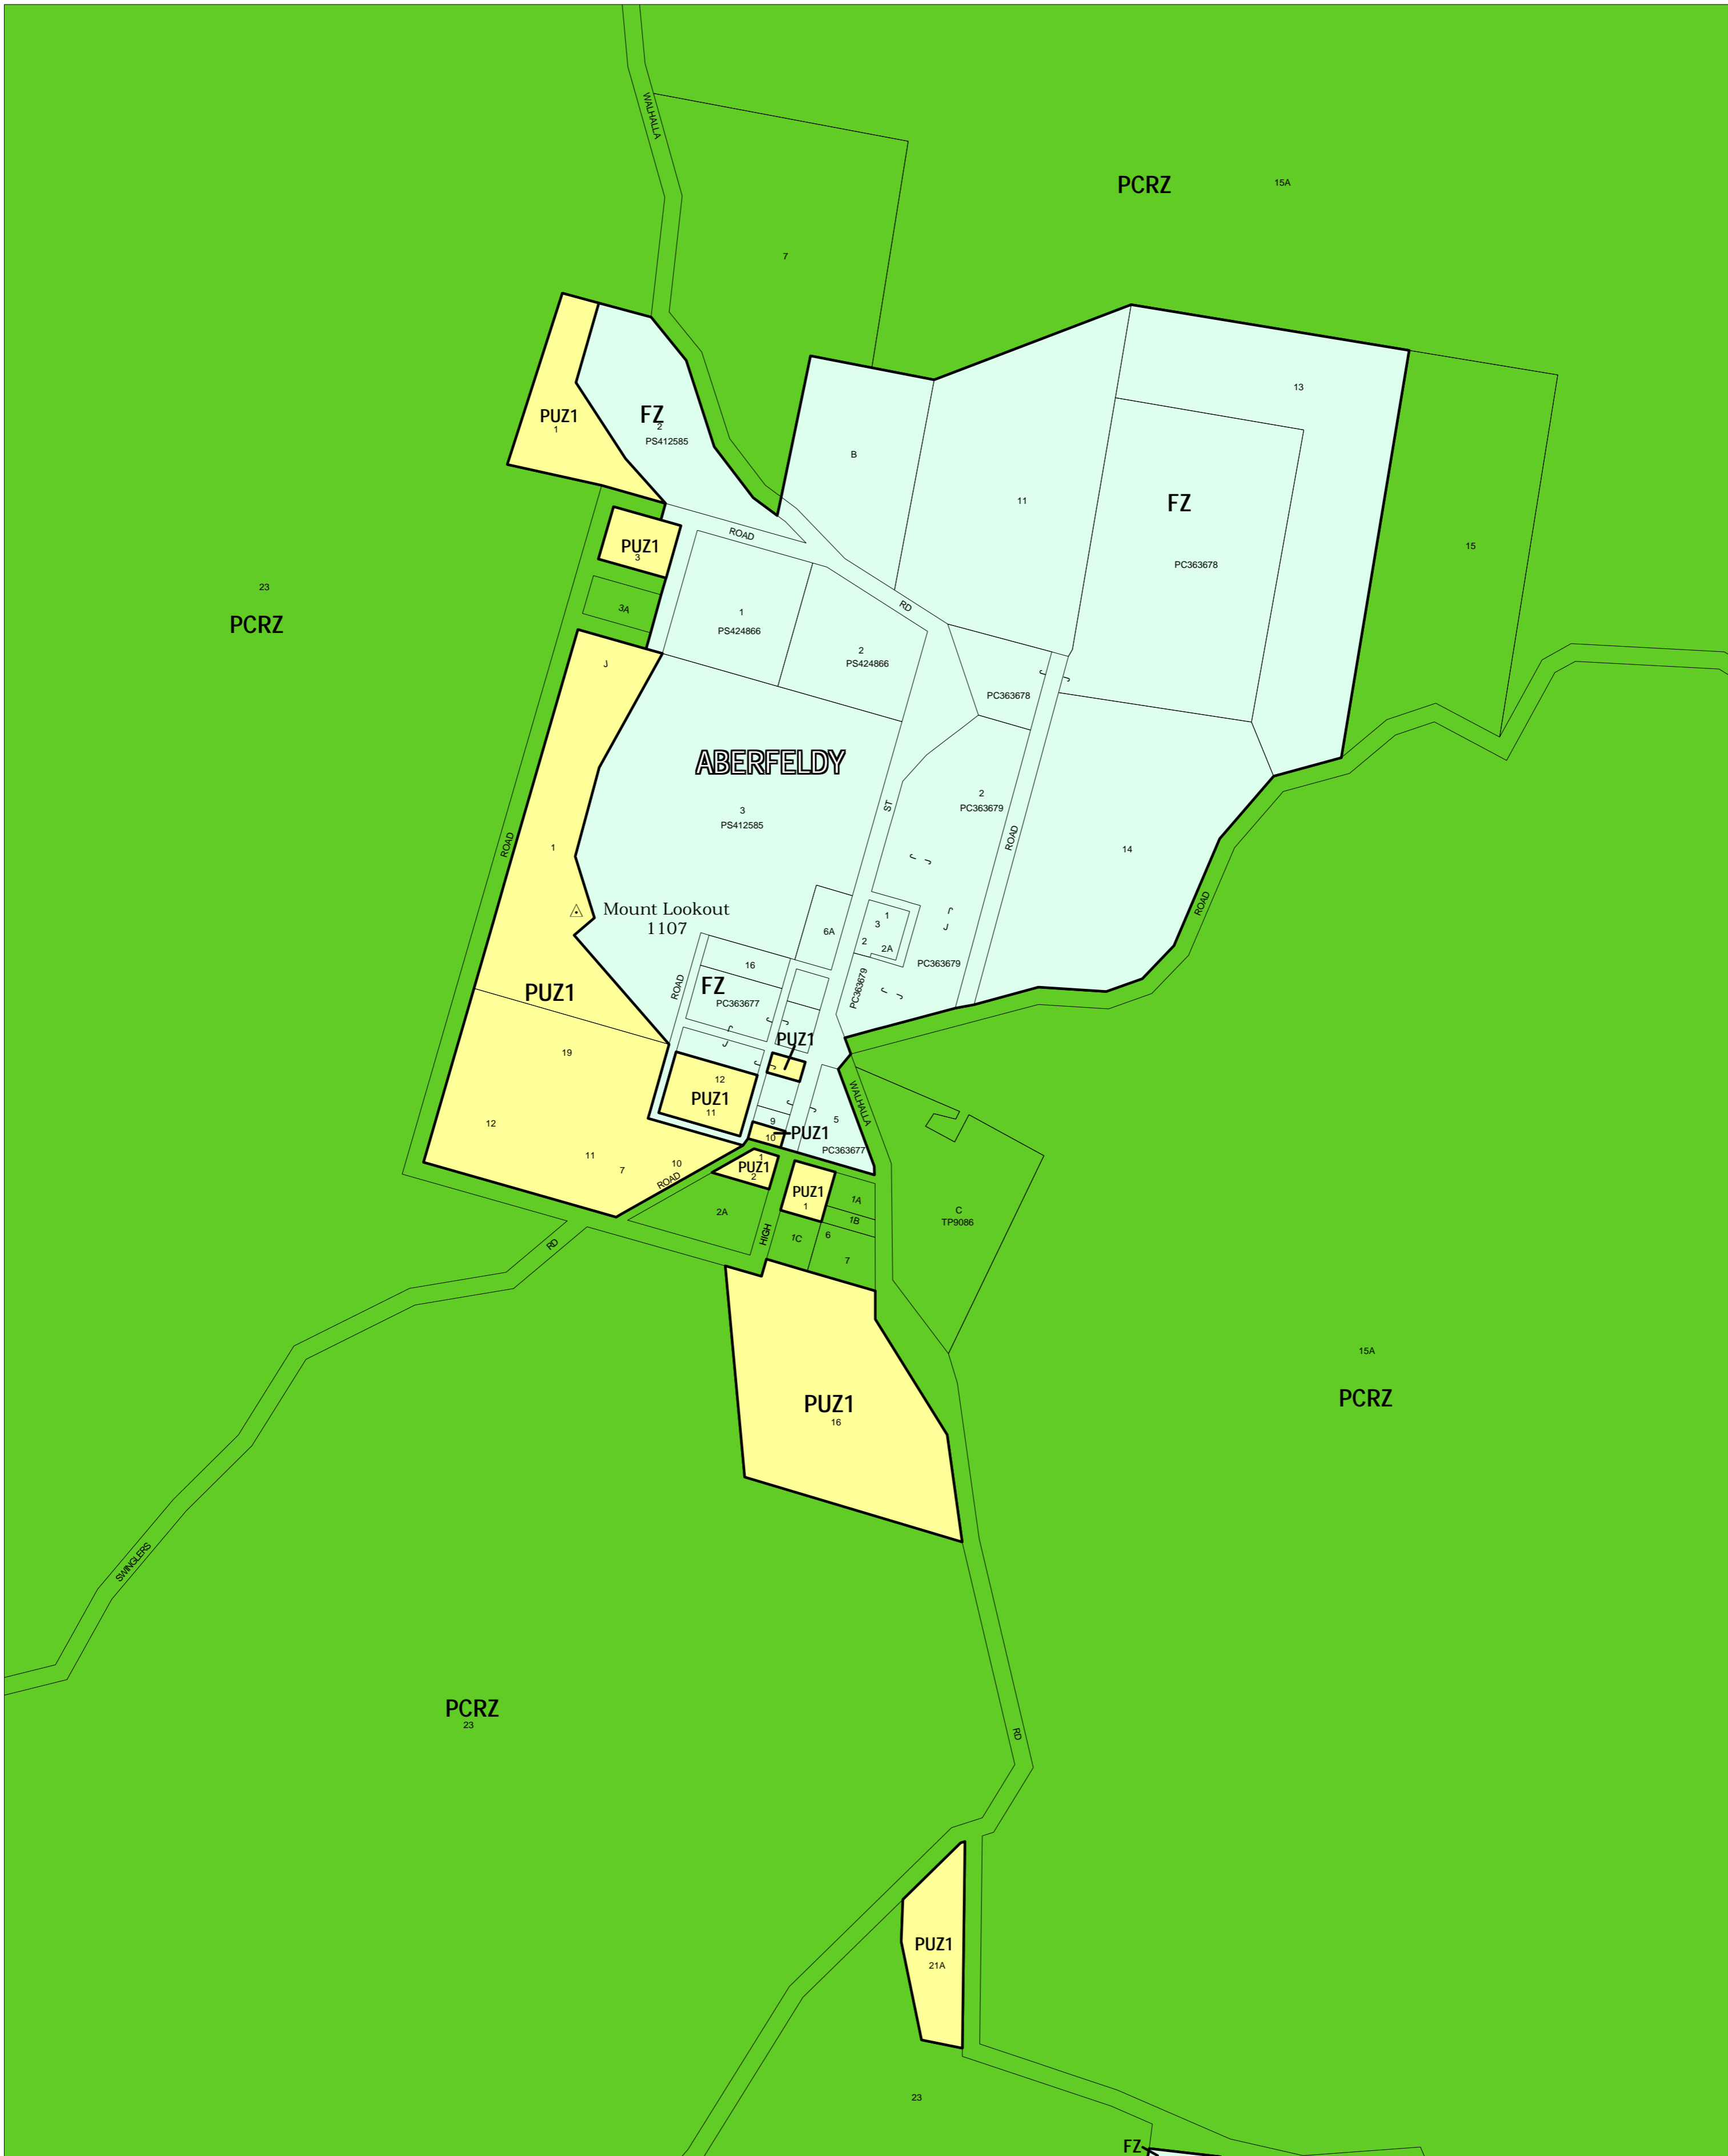

BAW BAW PLANNING SCHEME - LOCAL PROVISION

Public Land	
 PCRZ	Public Conservation And Resource Zone
 PUZ1	Public Use Zone Service And Utility
Rural	
 FZ	Farming Zone

Amendment C35
Printed: 8/3/2006

INDEX TO ADJOINING METRIC SERIES MAP