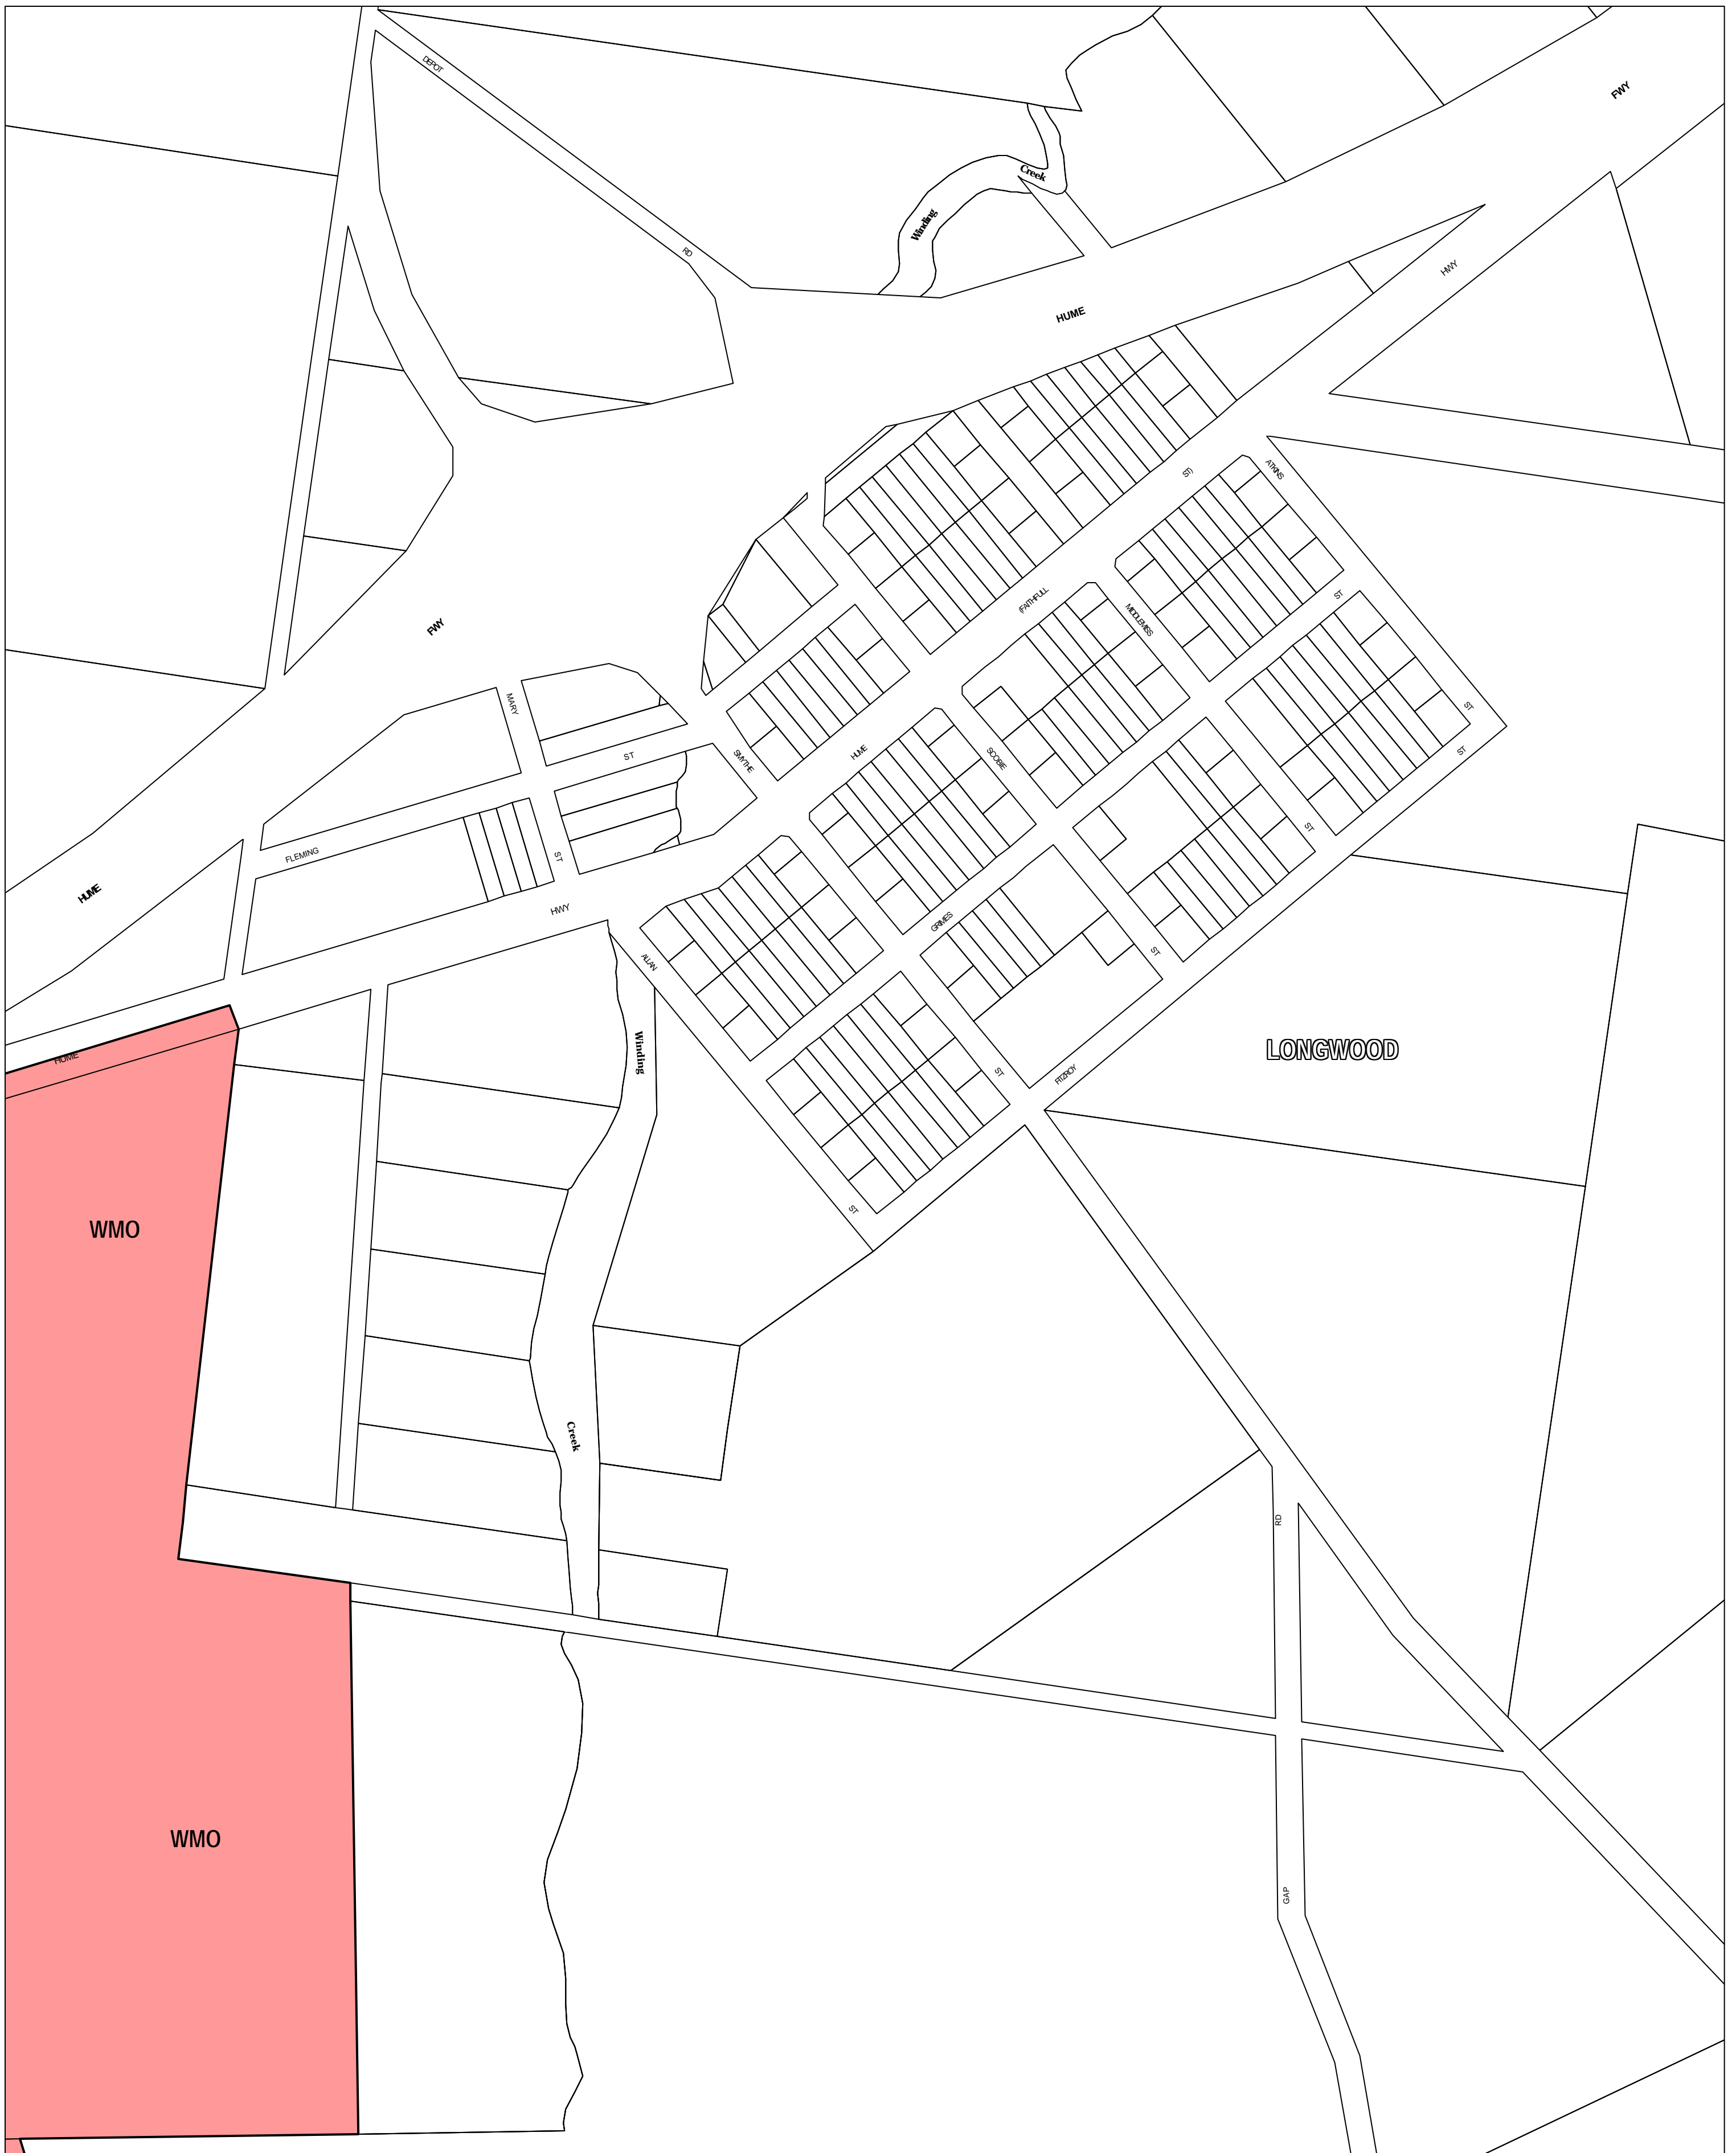

STRATHBOGIE PLANNING SCHEME - LOCAL PROVISION

Overlays

Wildfire Management Overlay

AUSTRALIAN MAP GRID ZONE 55

INDEX TO ADJOINING METRIC SERIES MAP

Printed: 12/6/2007

AMENDMENT C17