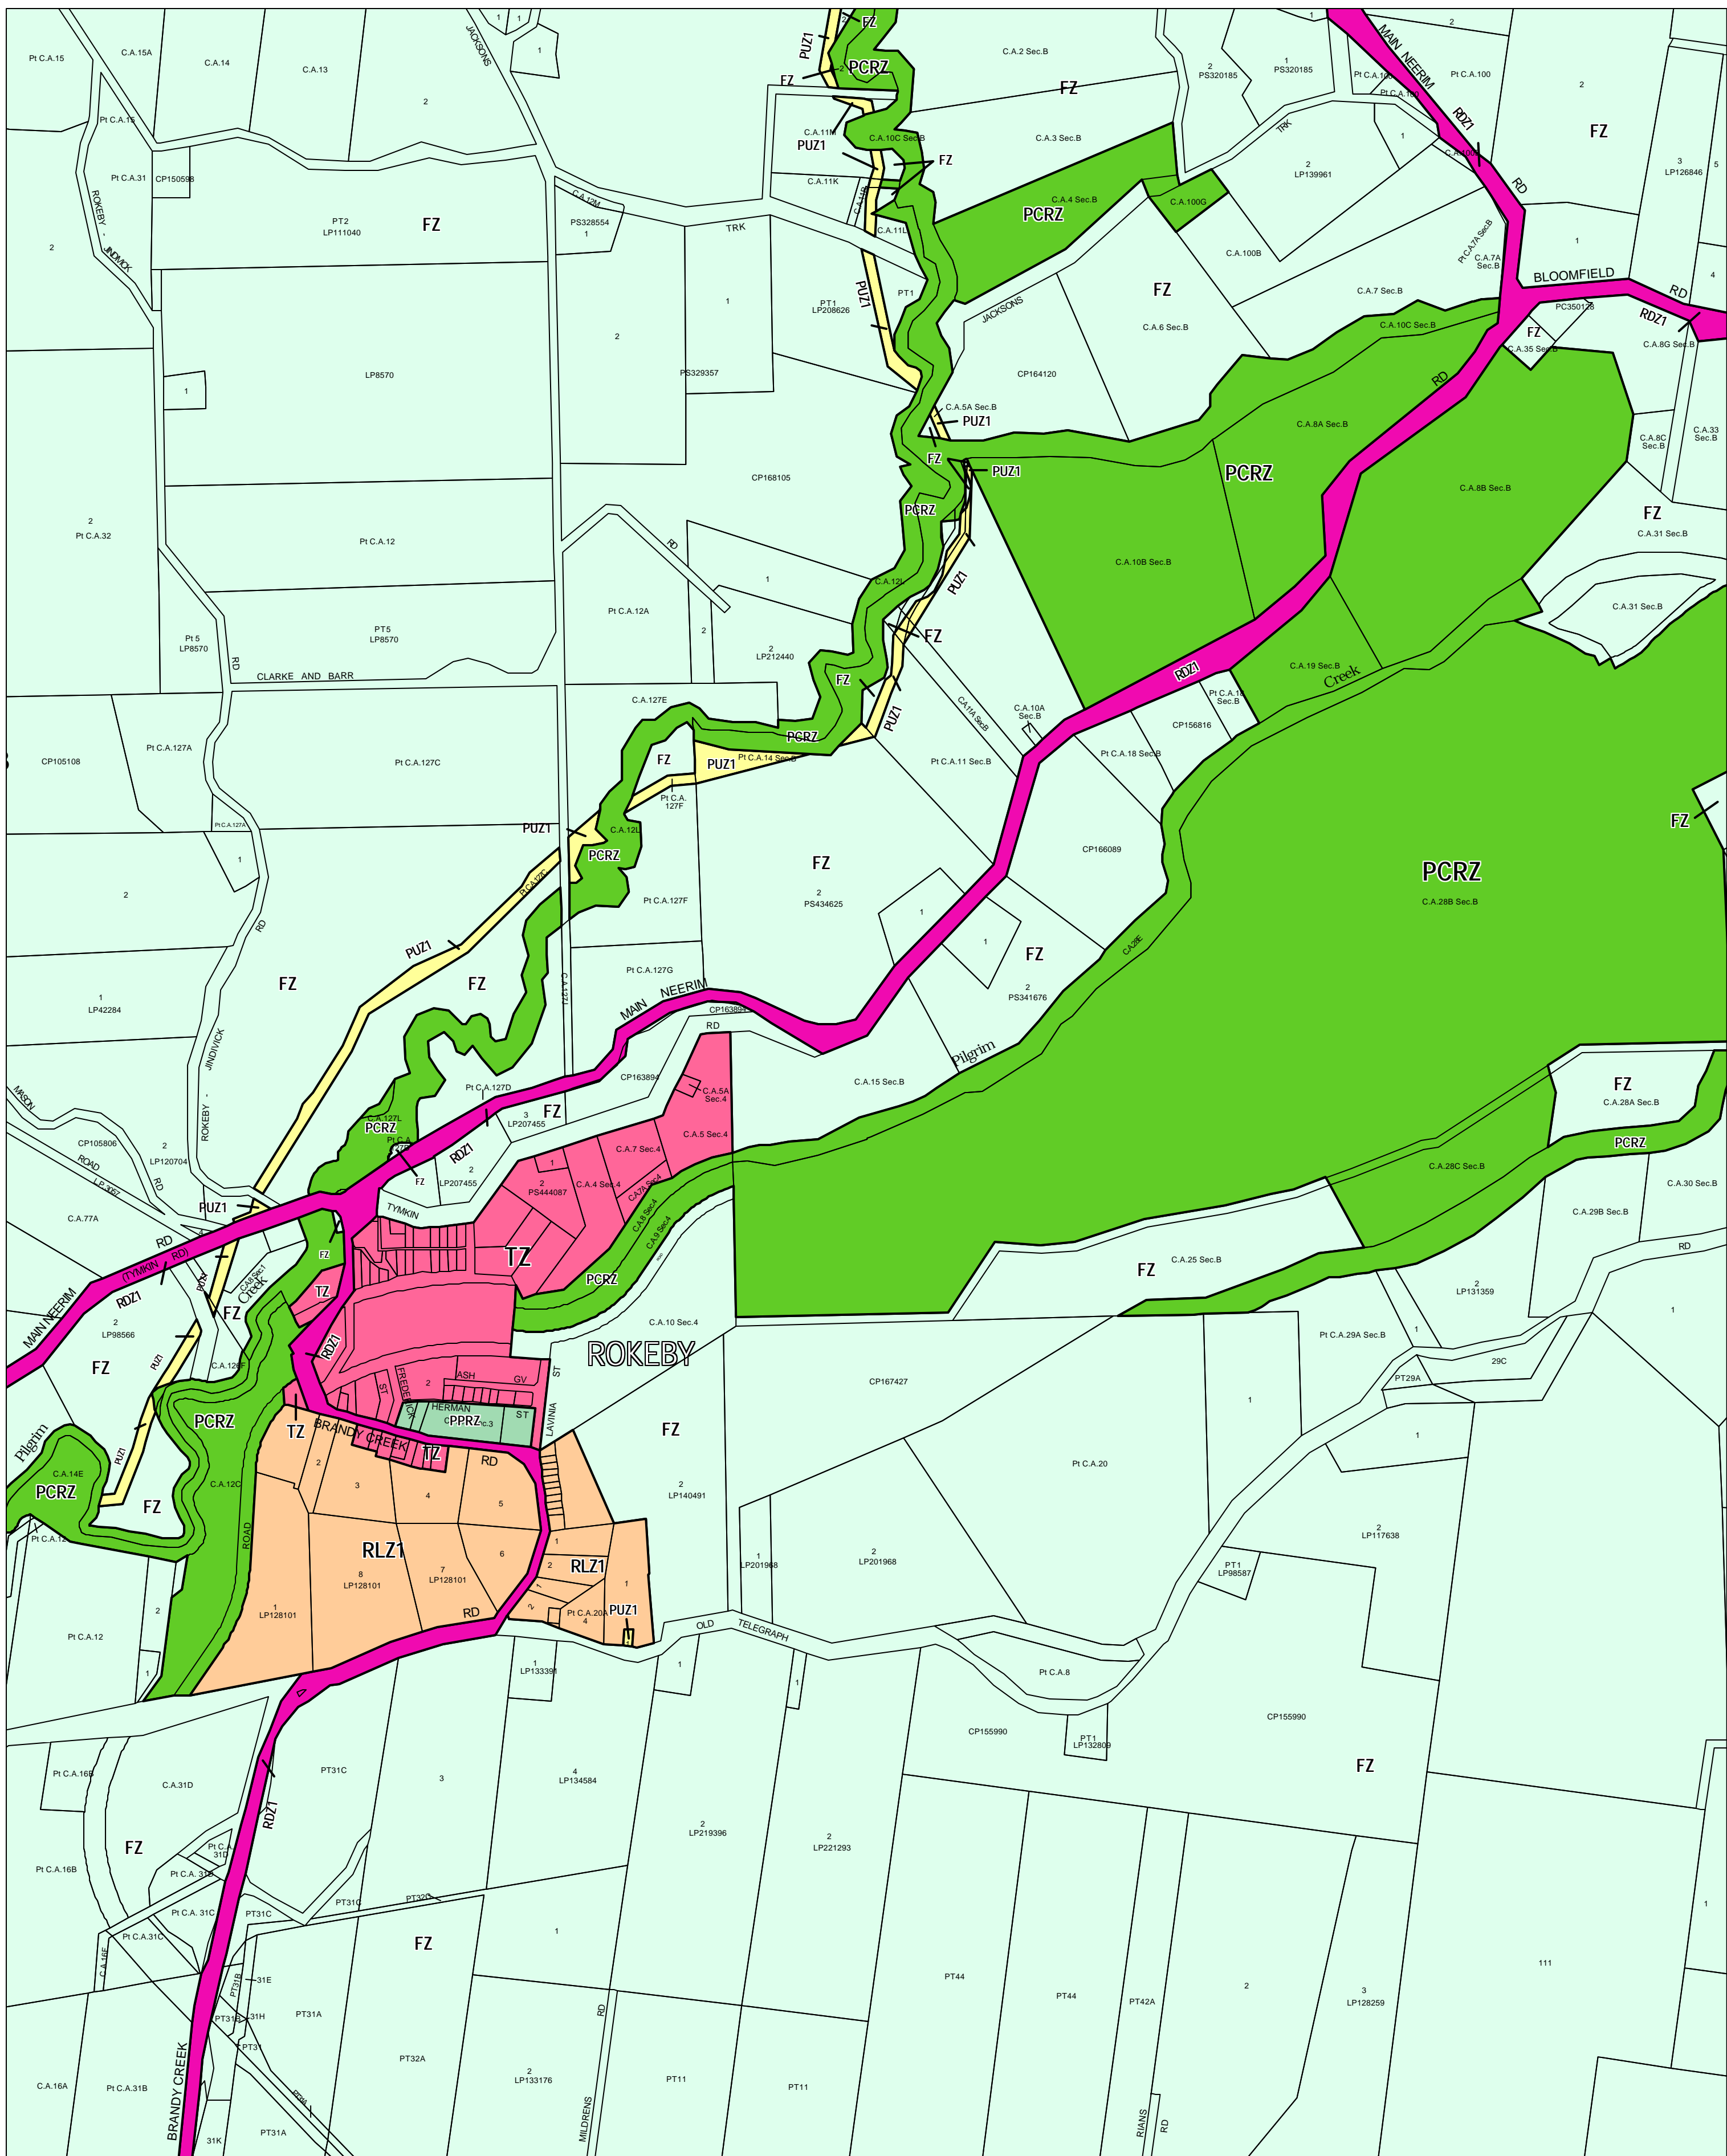

BAW BAW PLANNING SCHEME - LOCAL PROVISION

Public Land	
	Public Conservation And Resource Zone
	Public Park And Recreation Zone
	Public Use Zone - Service And Utility
	Road Zone - Category 1
Residential	
	Township Zone
Rural	
	Farming Zone
	Rural Living Zone - Schedule 1

200 400 600 800 1000 m

AUSTRALIAN MAP GRID ZONE 55

INDEX TO ADJOINING METRIC SERIES MAP

Printed: 9/10/2008

AMENDMENT C63

ZONES

MAP No 15