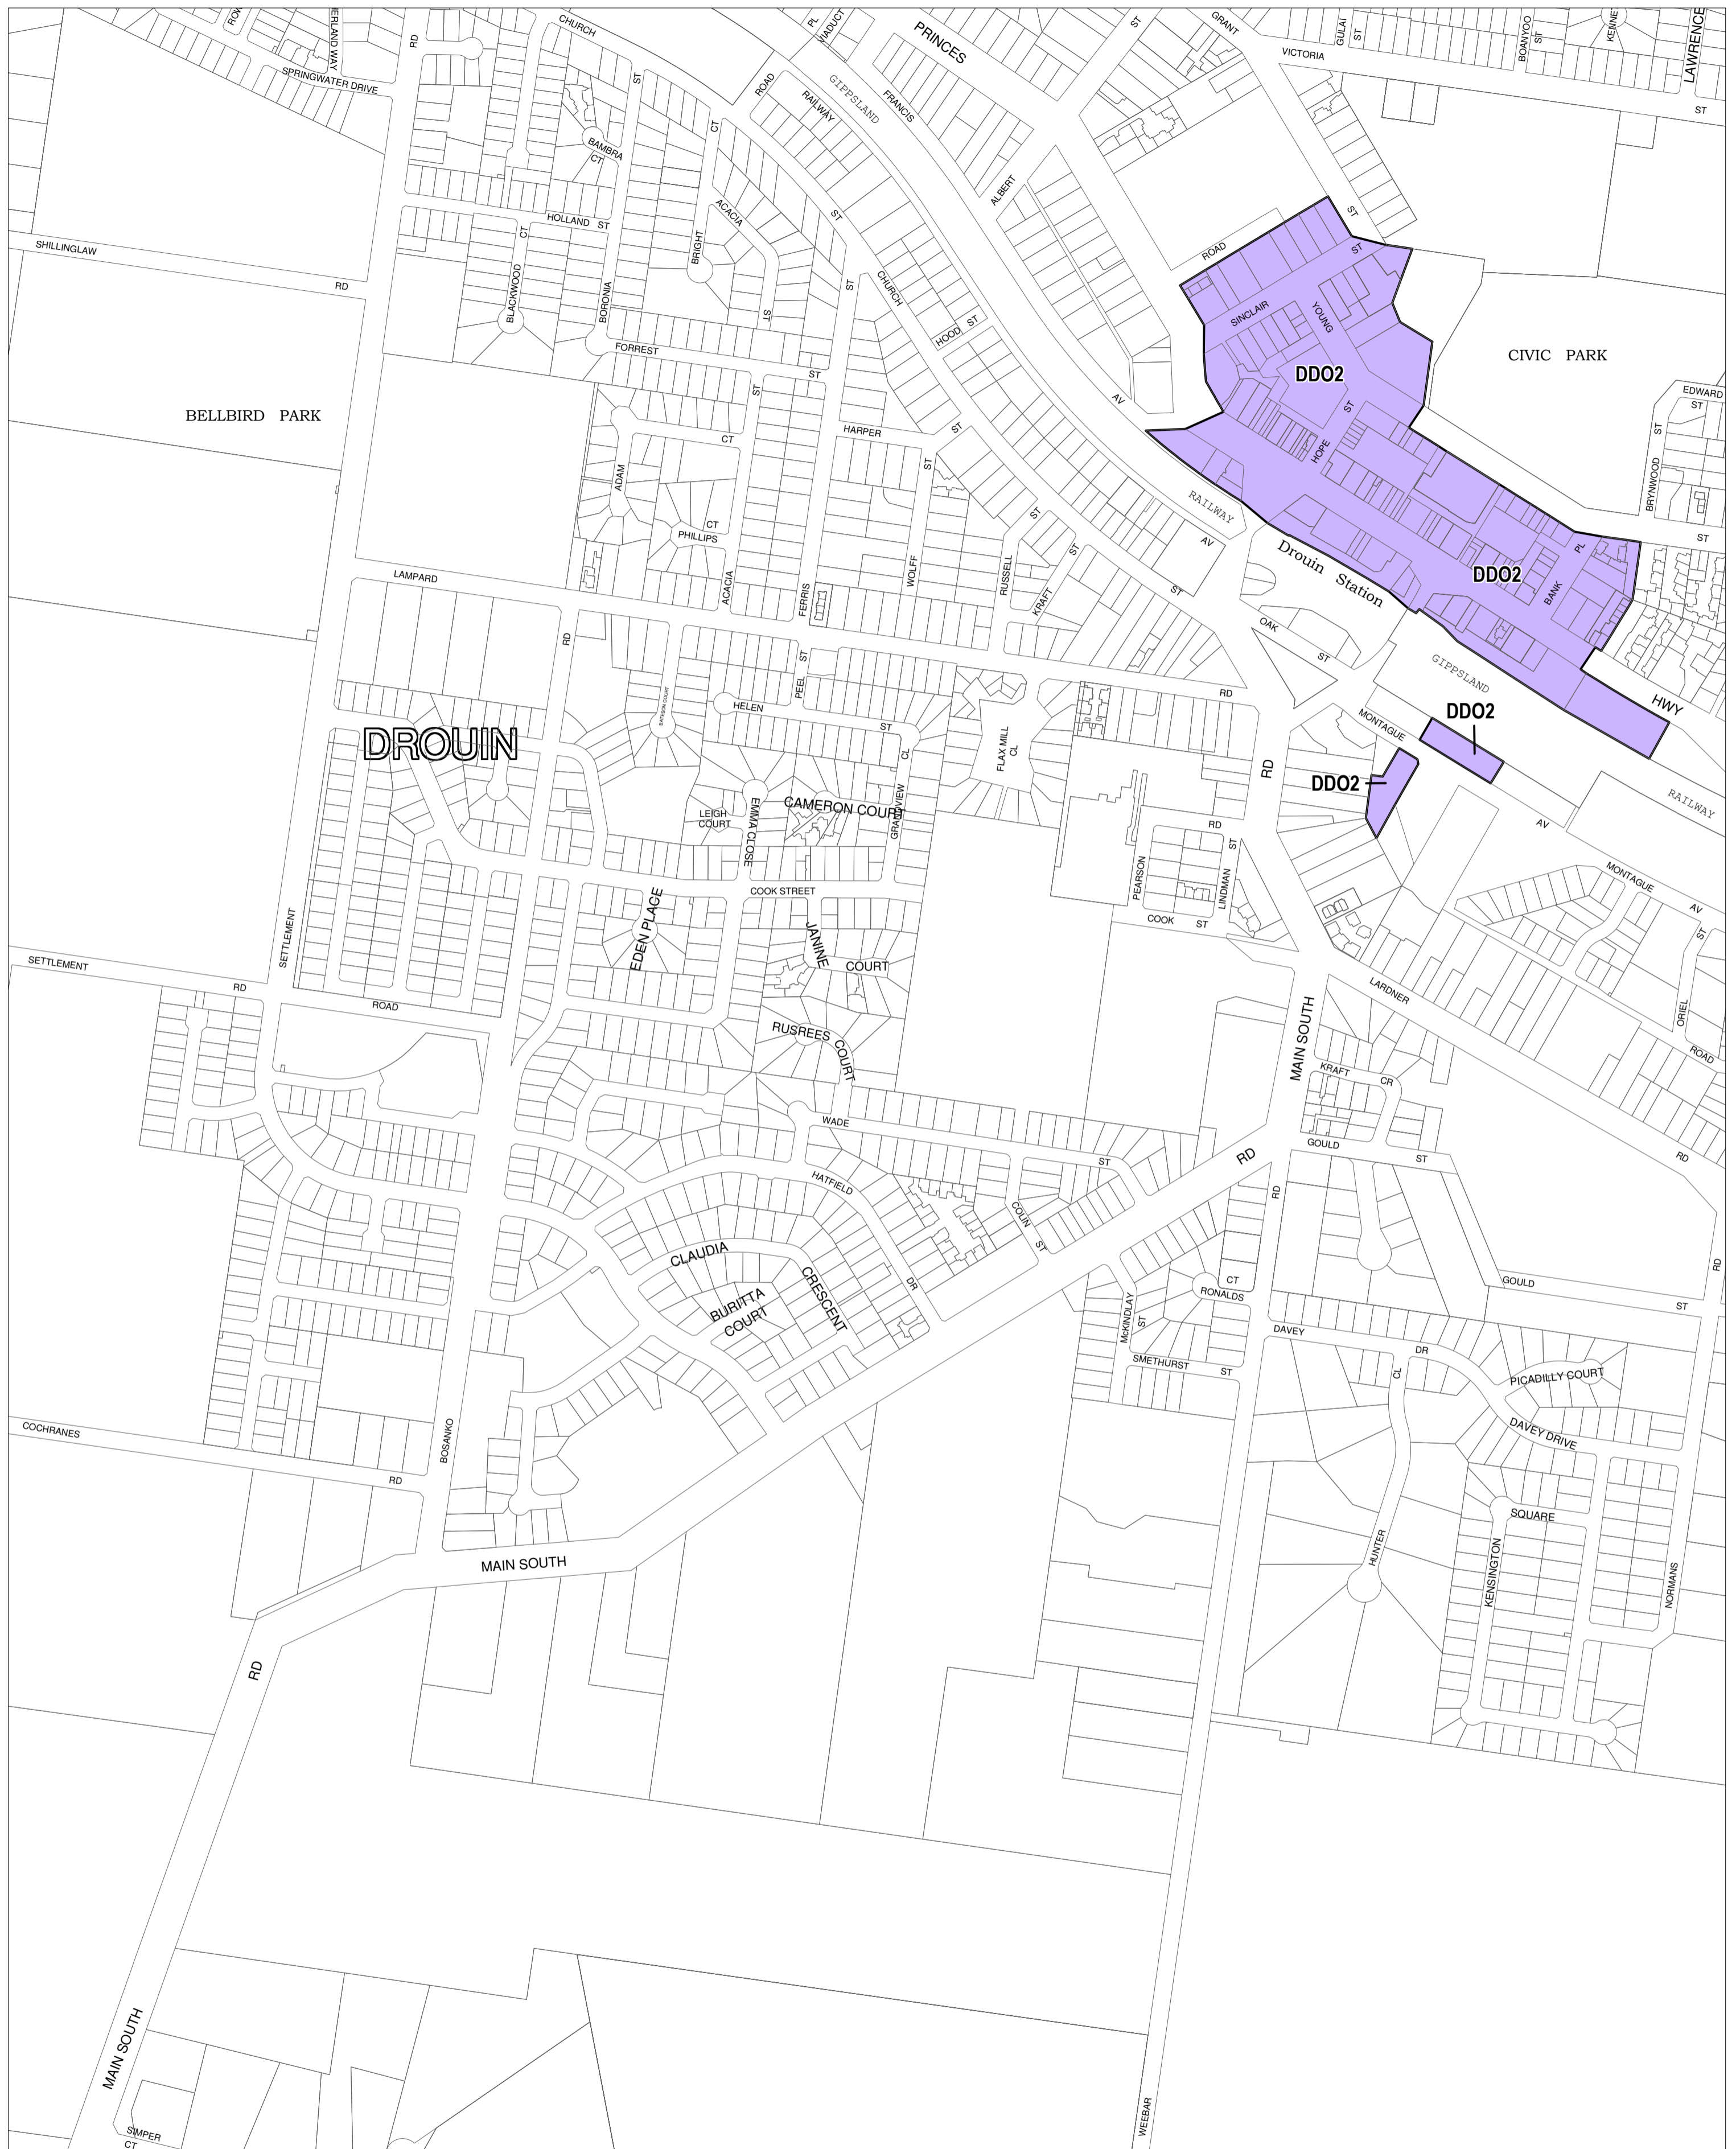

BAW BAW PLANNING SCHEME - LOCAL PROVISION

Overlays

- DDO2 Design And Development Overlay - Schedule 2

Printed: 1/3/2013

AMENDMENT C86