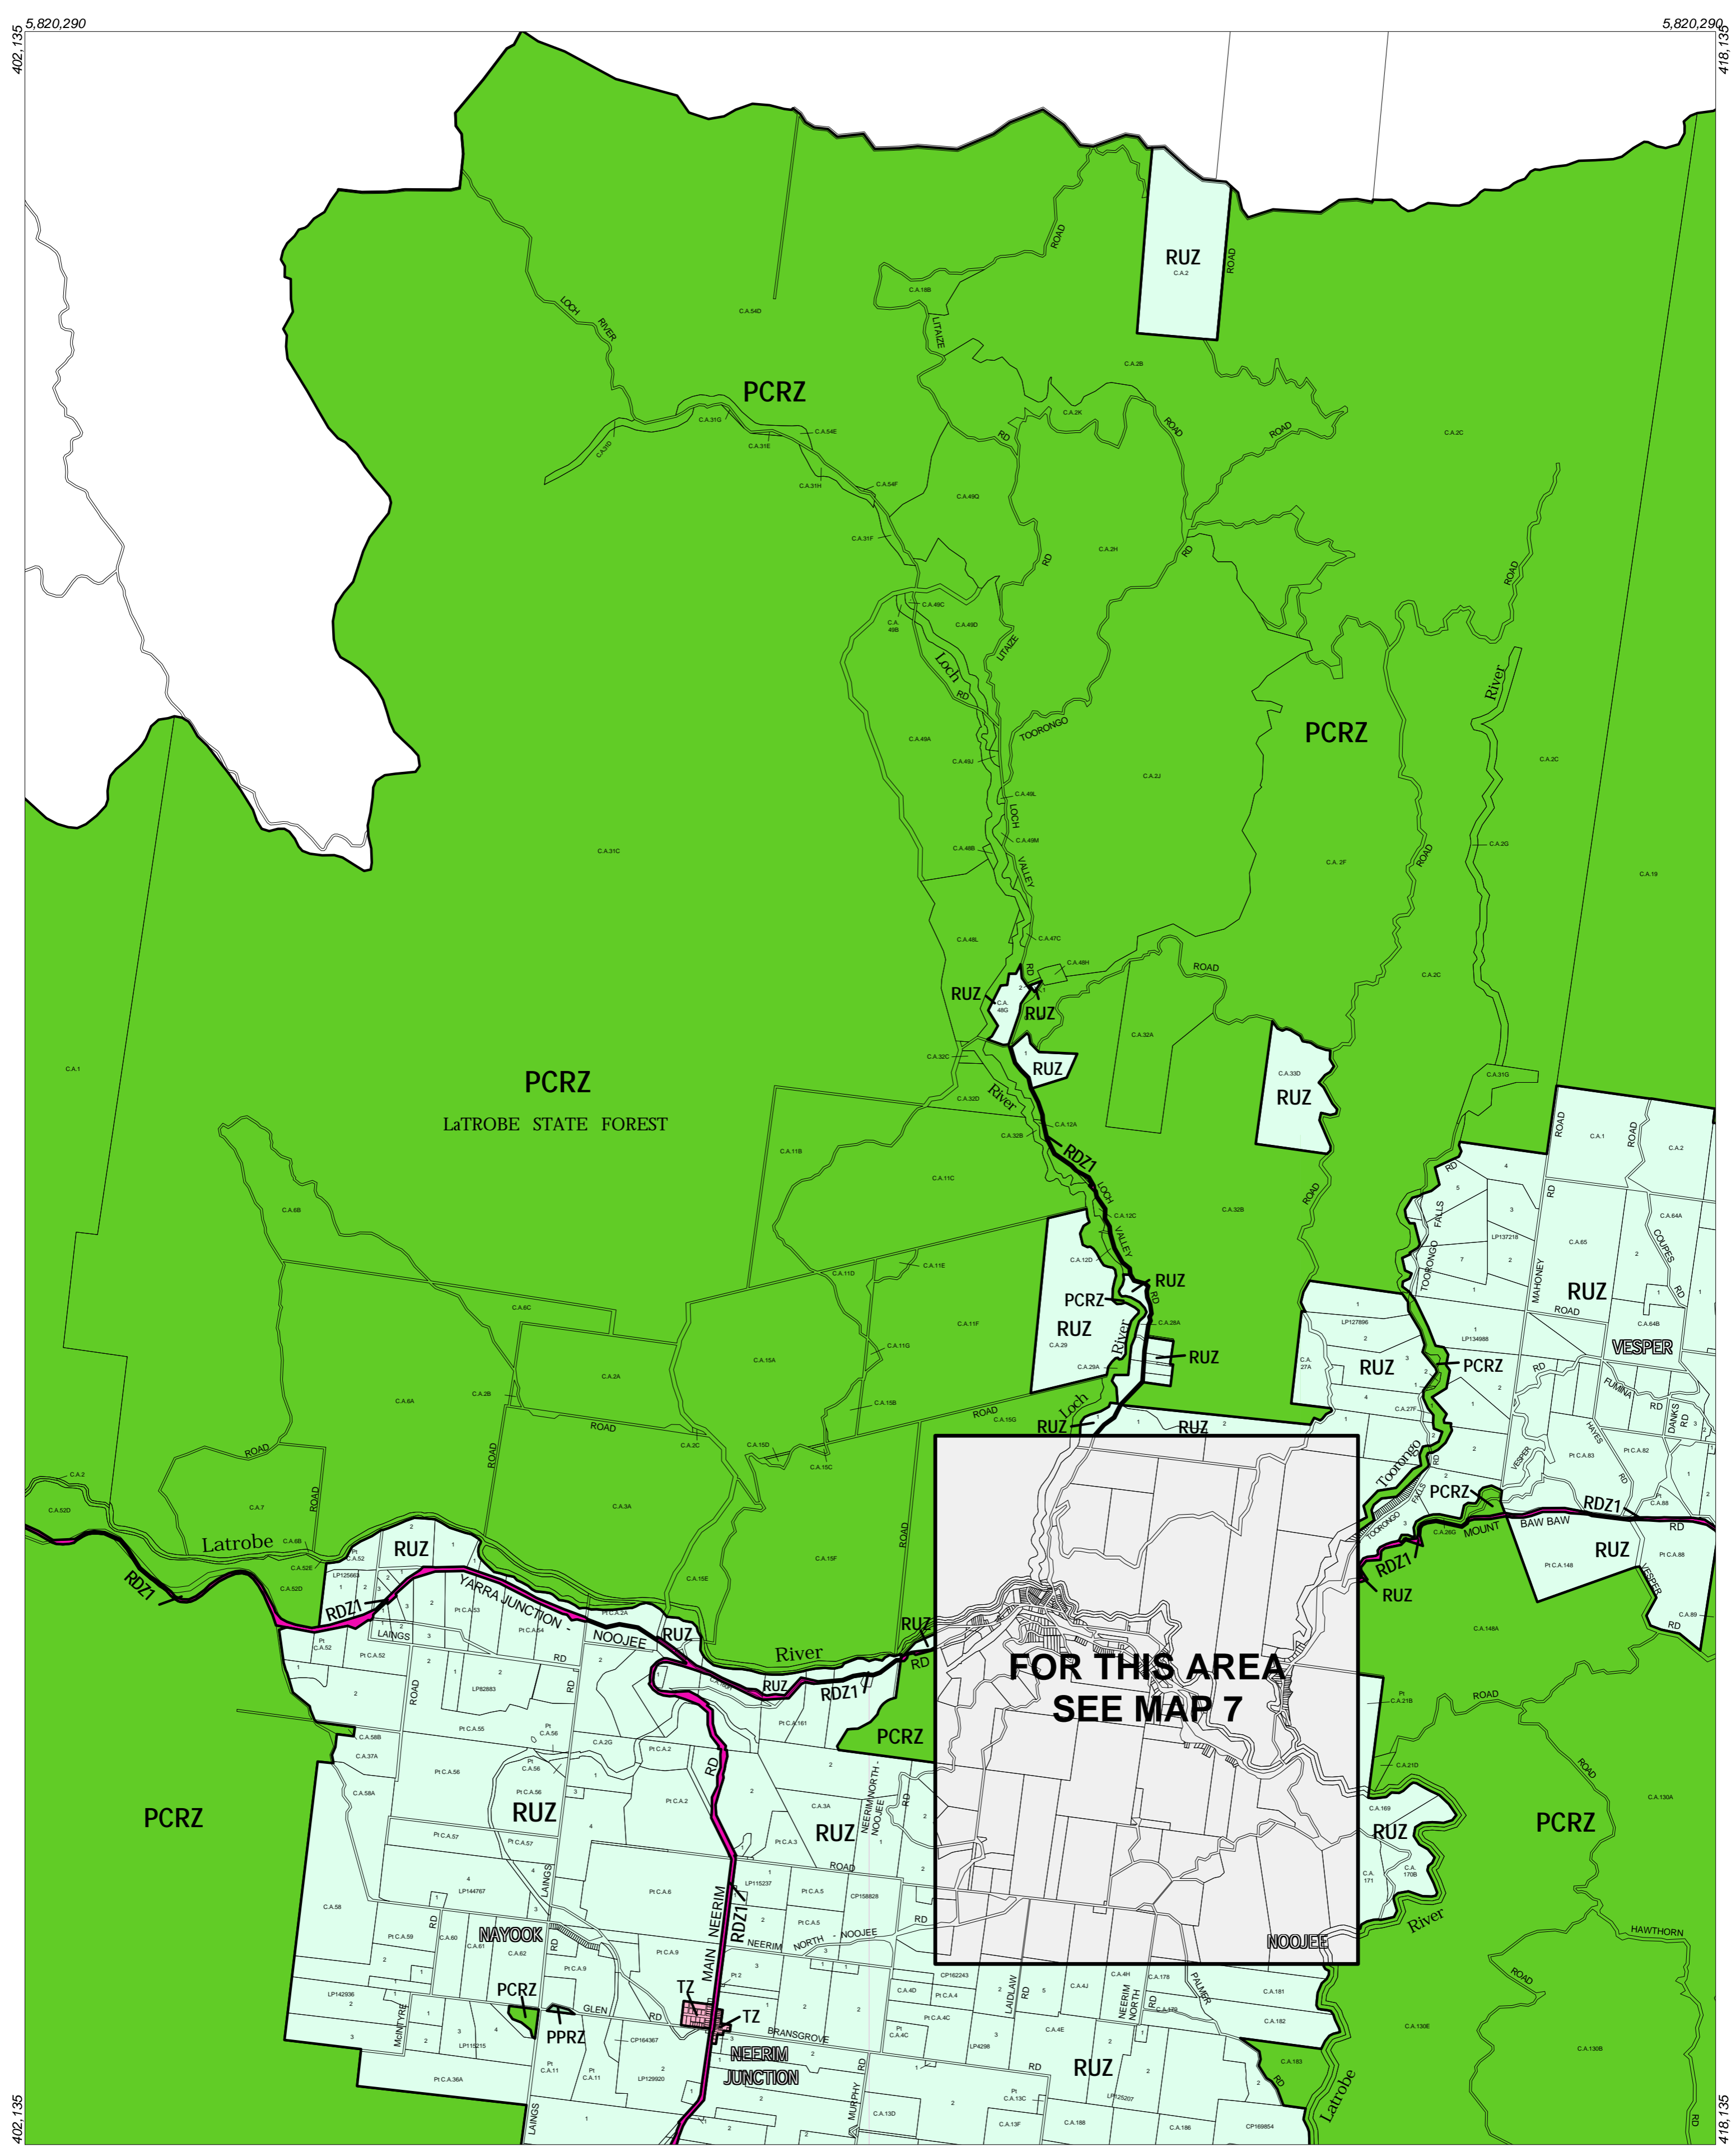

BAW BAW PLANNING SCHEME - LOCAL PROVISION

This publication is copyright. No part may be reproduced by any process except in accordance with the provisions of the Copyright Act. © State of Victoria.

Public Land	
	Public Conservation And Resource Zone
	Public Park And Recreation Zone
	Road Zone Category 1
Residential	
	Township Zone
Rural	
	Rural Zone

Amendment C29
Printed: 16/7/2004