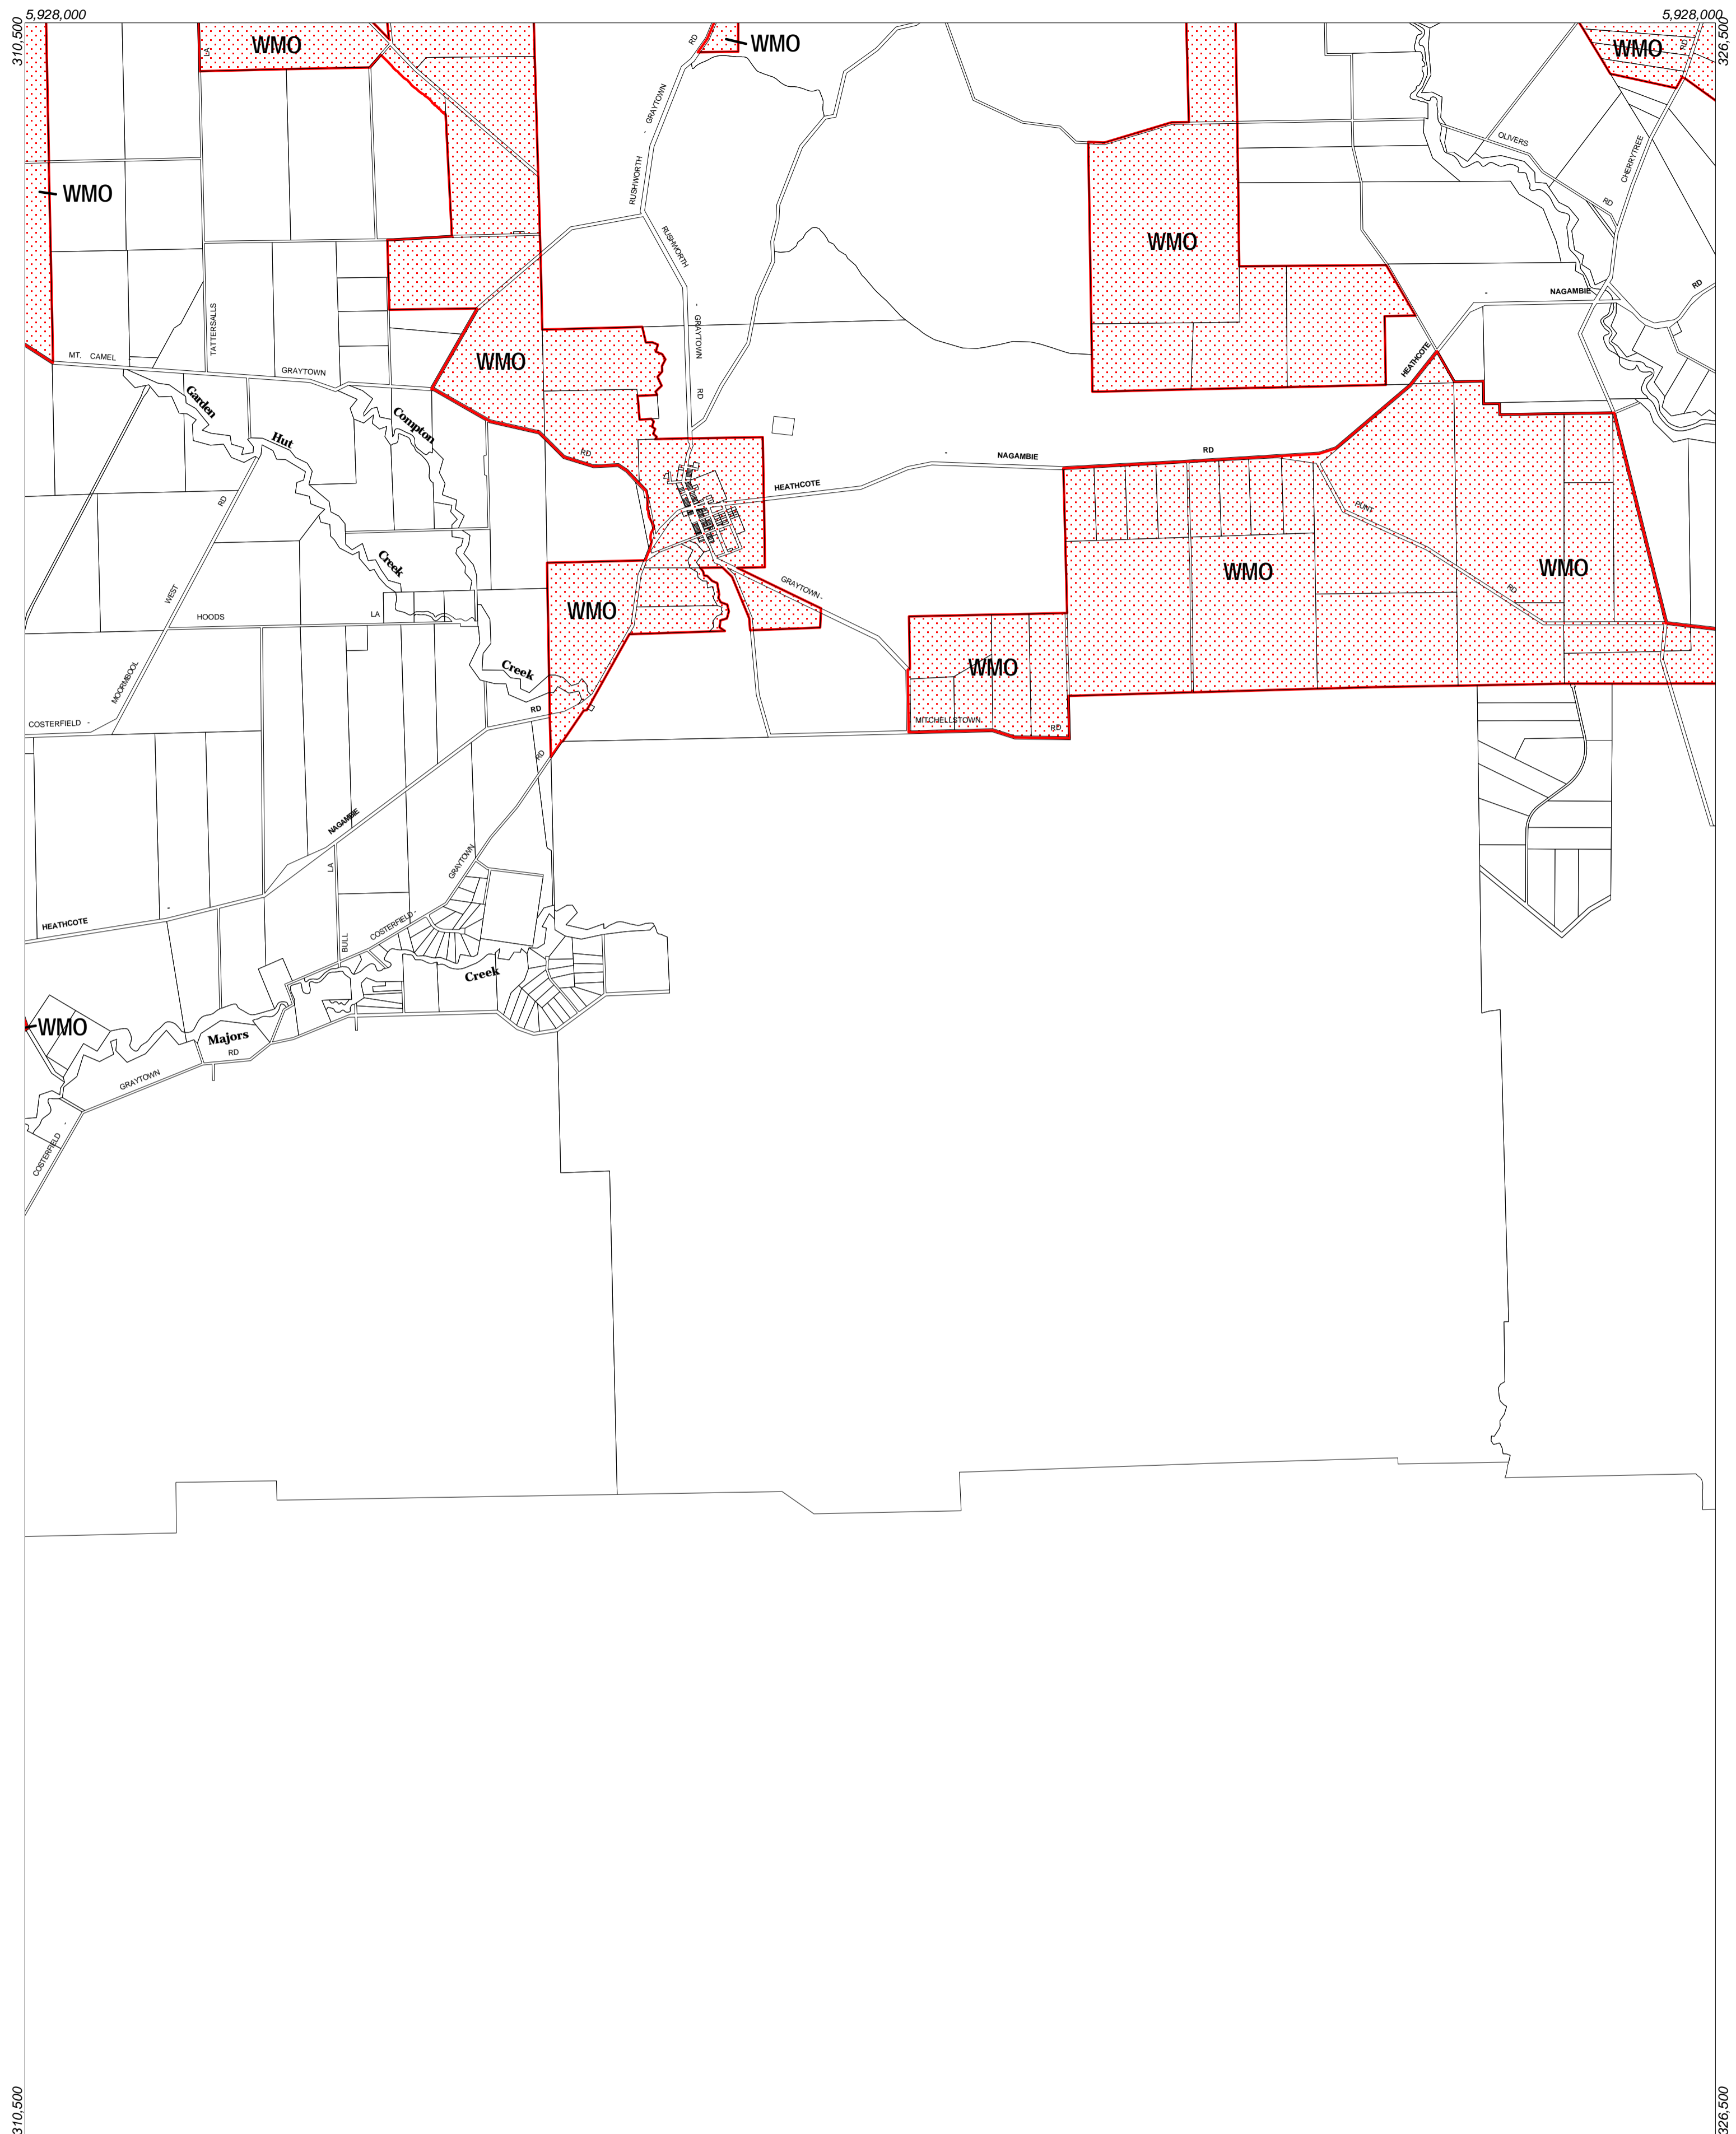

STRATHBOGIE PLANNING SCHEME - LOCAL PROVISION

5,928,000 5,928,000 310,500 326,500 5,908,000 5,908,000 310,500 326,500

Overlays

- WMO Wildfire Management Overlay

AUSTRALIAN MAP GRID ZONE 55

Amendment C17
Printed: 8/4/2005