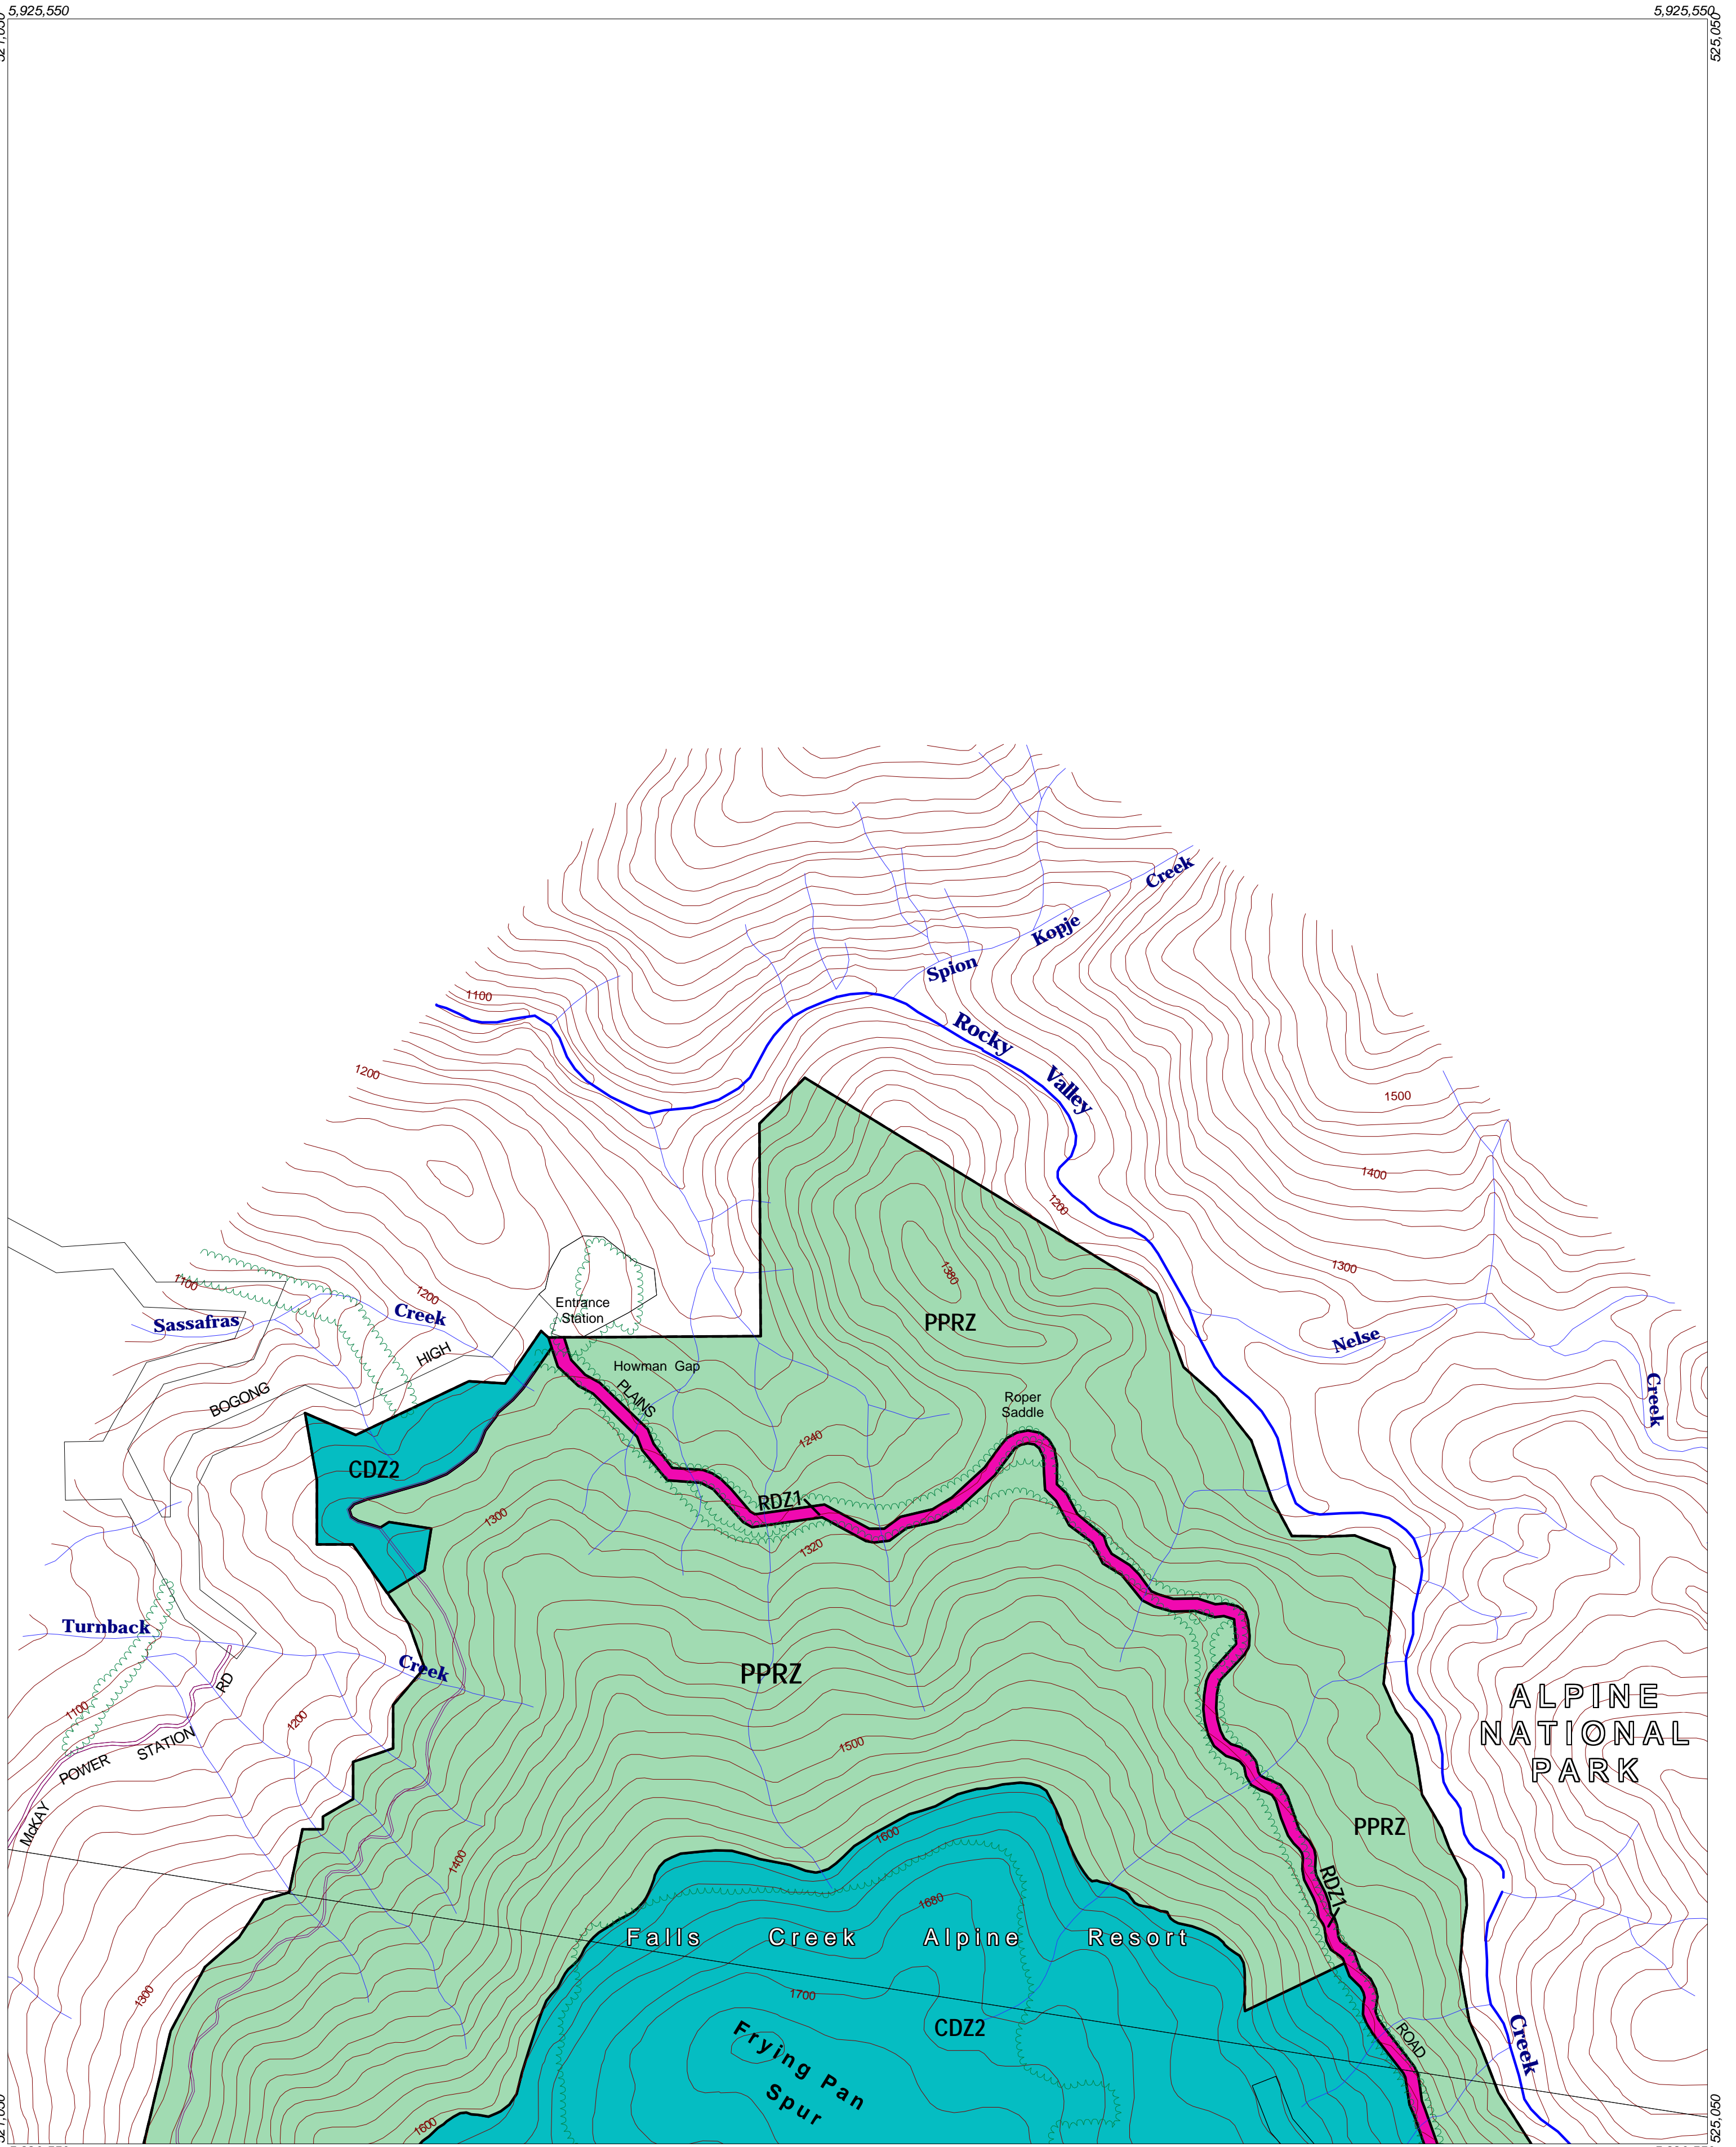

ALPINE RESORTS PLANNING SCHEME - LOCAL PROVISION

Public Land	
PPRZ	Public Park And Recreation Zone
RDZ1	Road Zone Category 1
Special Purpose	
CDZ2	Comprehensive Development Zone 2

200 0 200 400 600 800 1000 m
AUSTRALIAN MAP GRID ZONE 55

INDEX TO ADJOINING METRIC SERIES MAP

Amendment C5
Printed: 21/12/2004

Victoria
The Place To Be