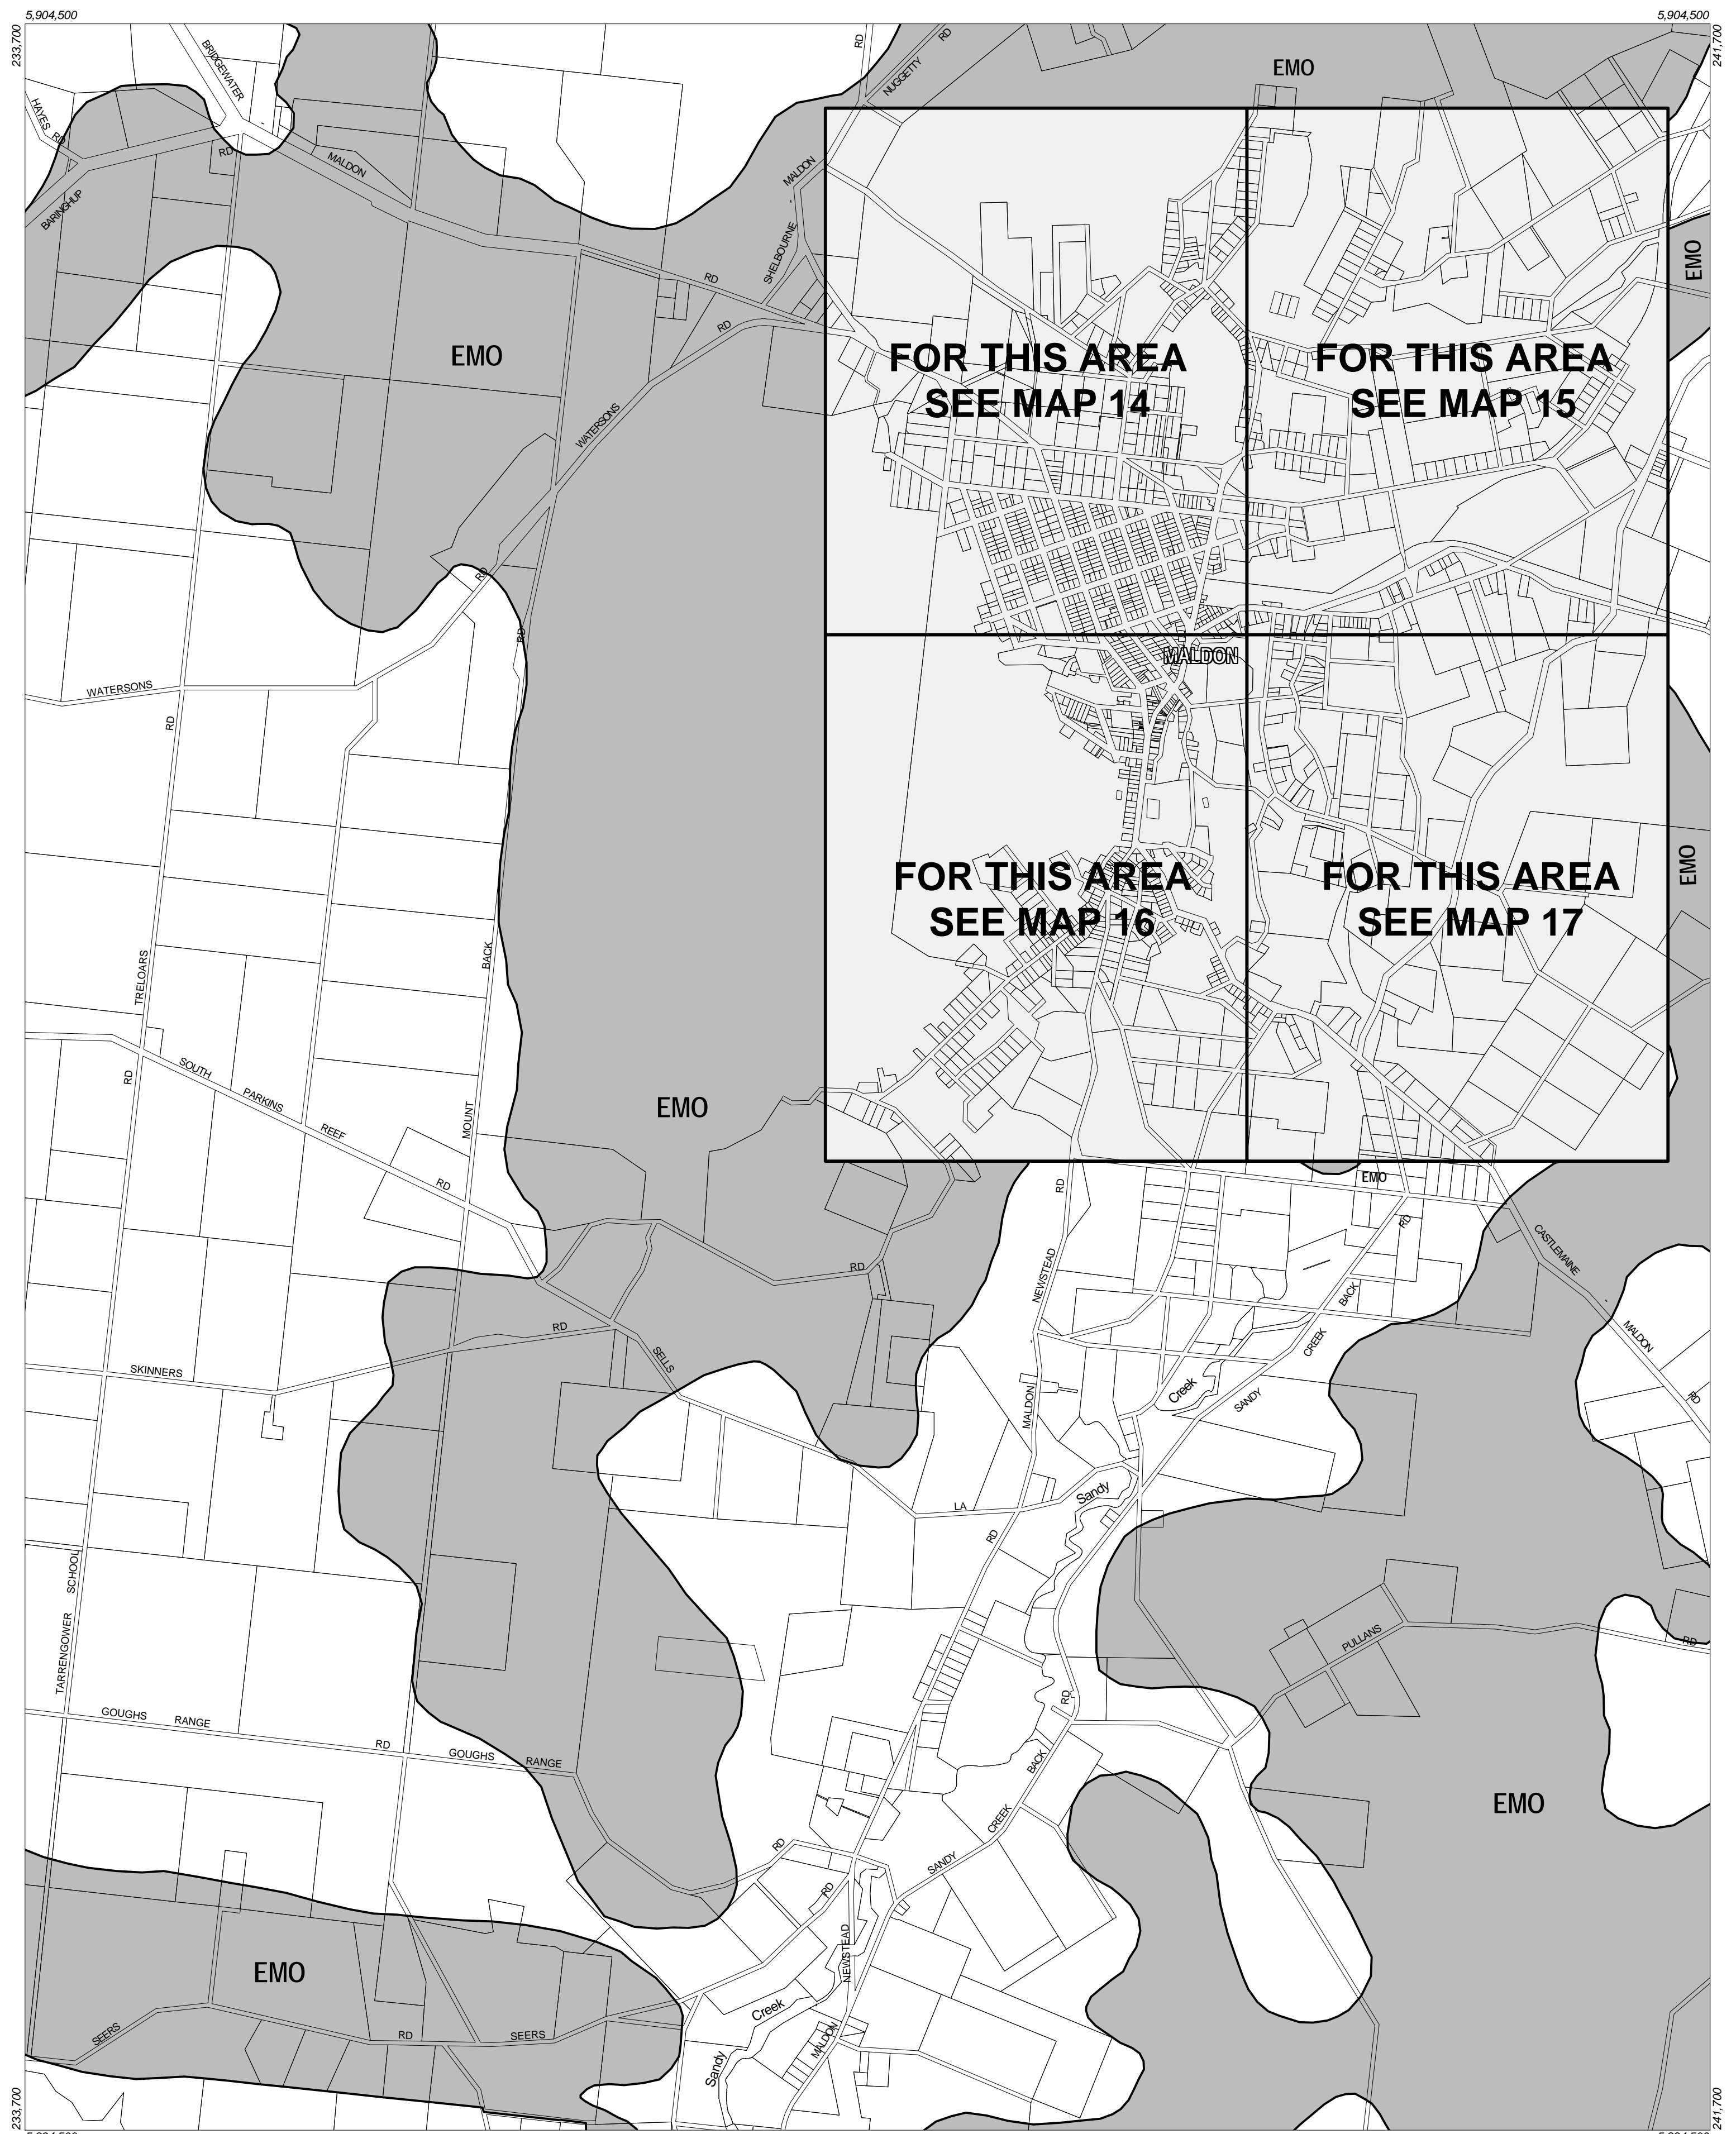

MOUNT ALEXANDER PLANNING SCHEME - LOCAL PROVISION

Overlays
EMO Erosion Management Overlay

Printed: 2/5/2003