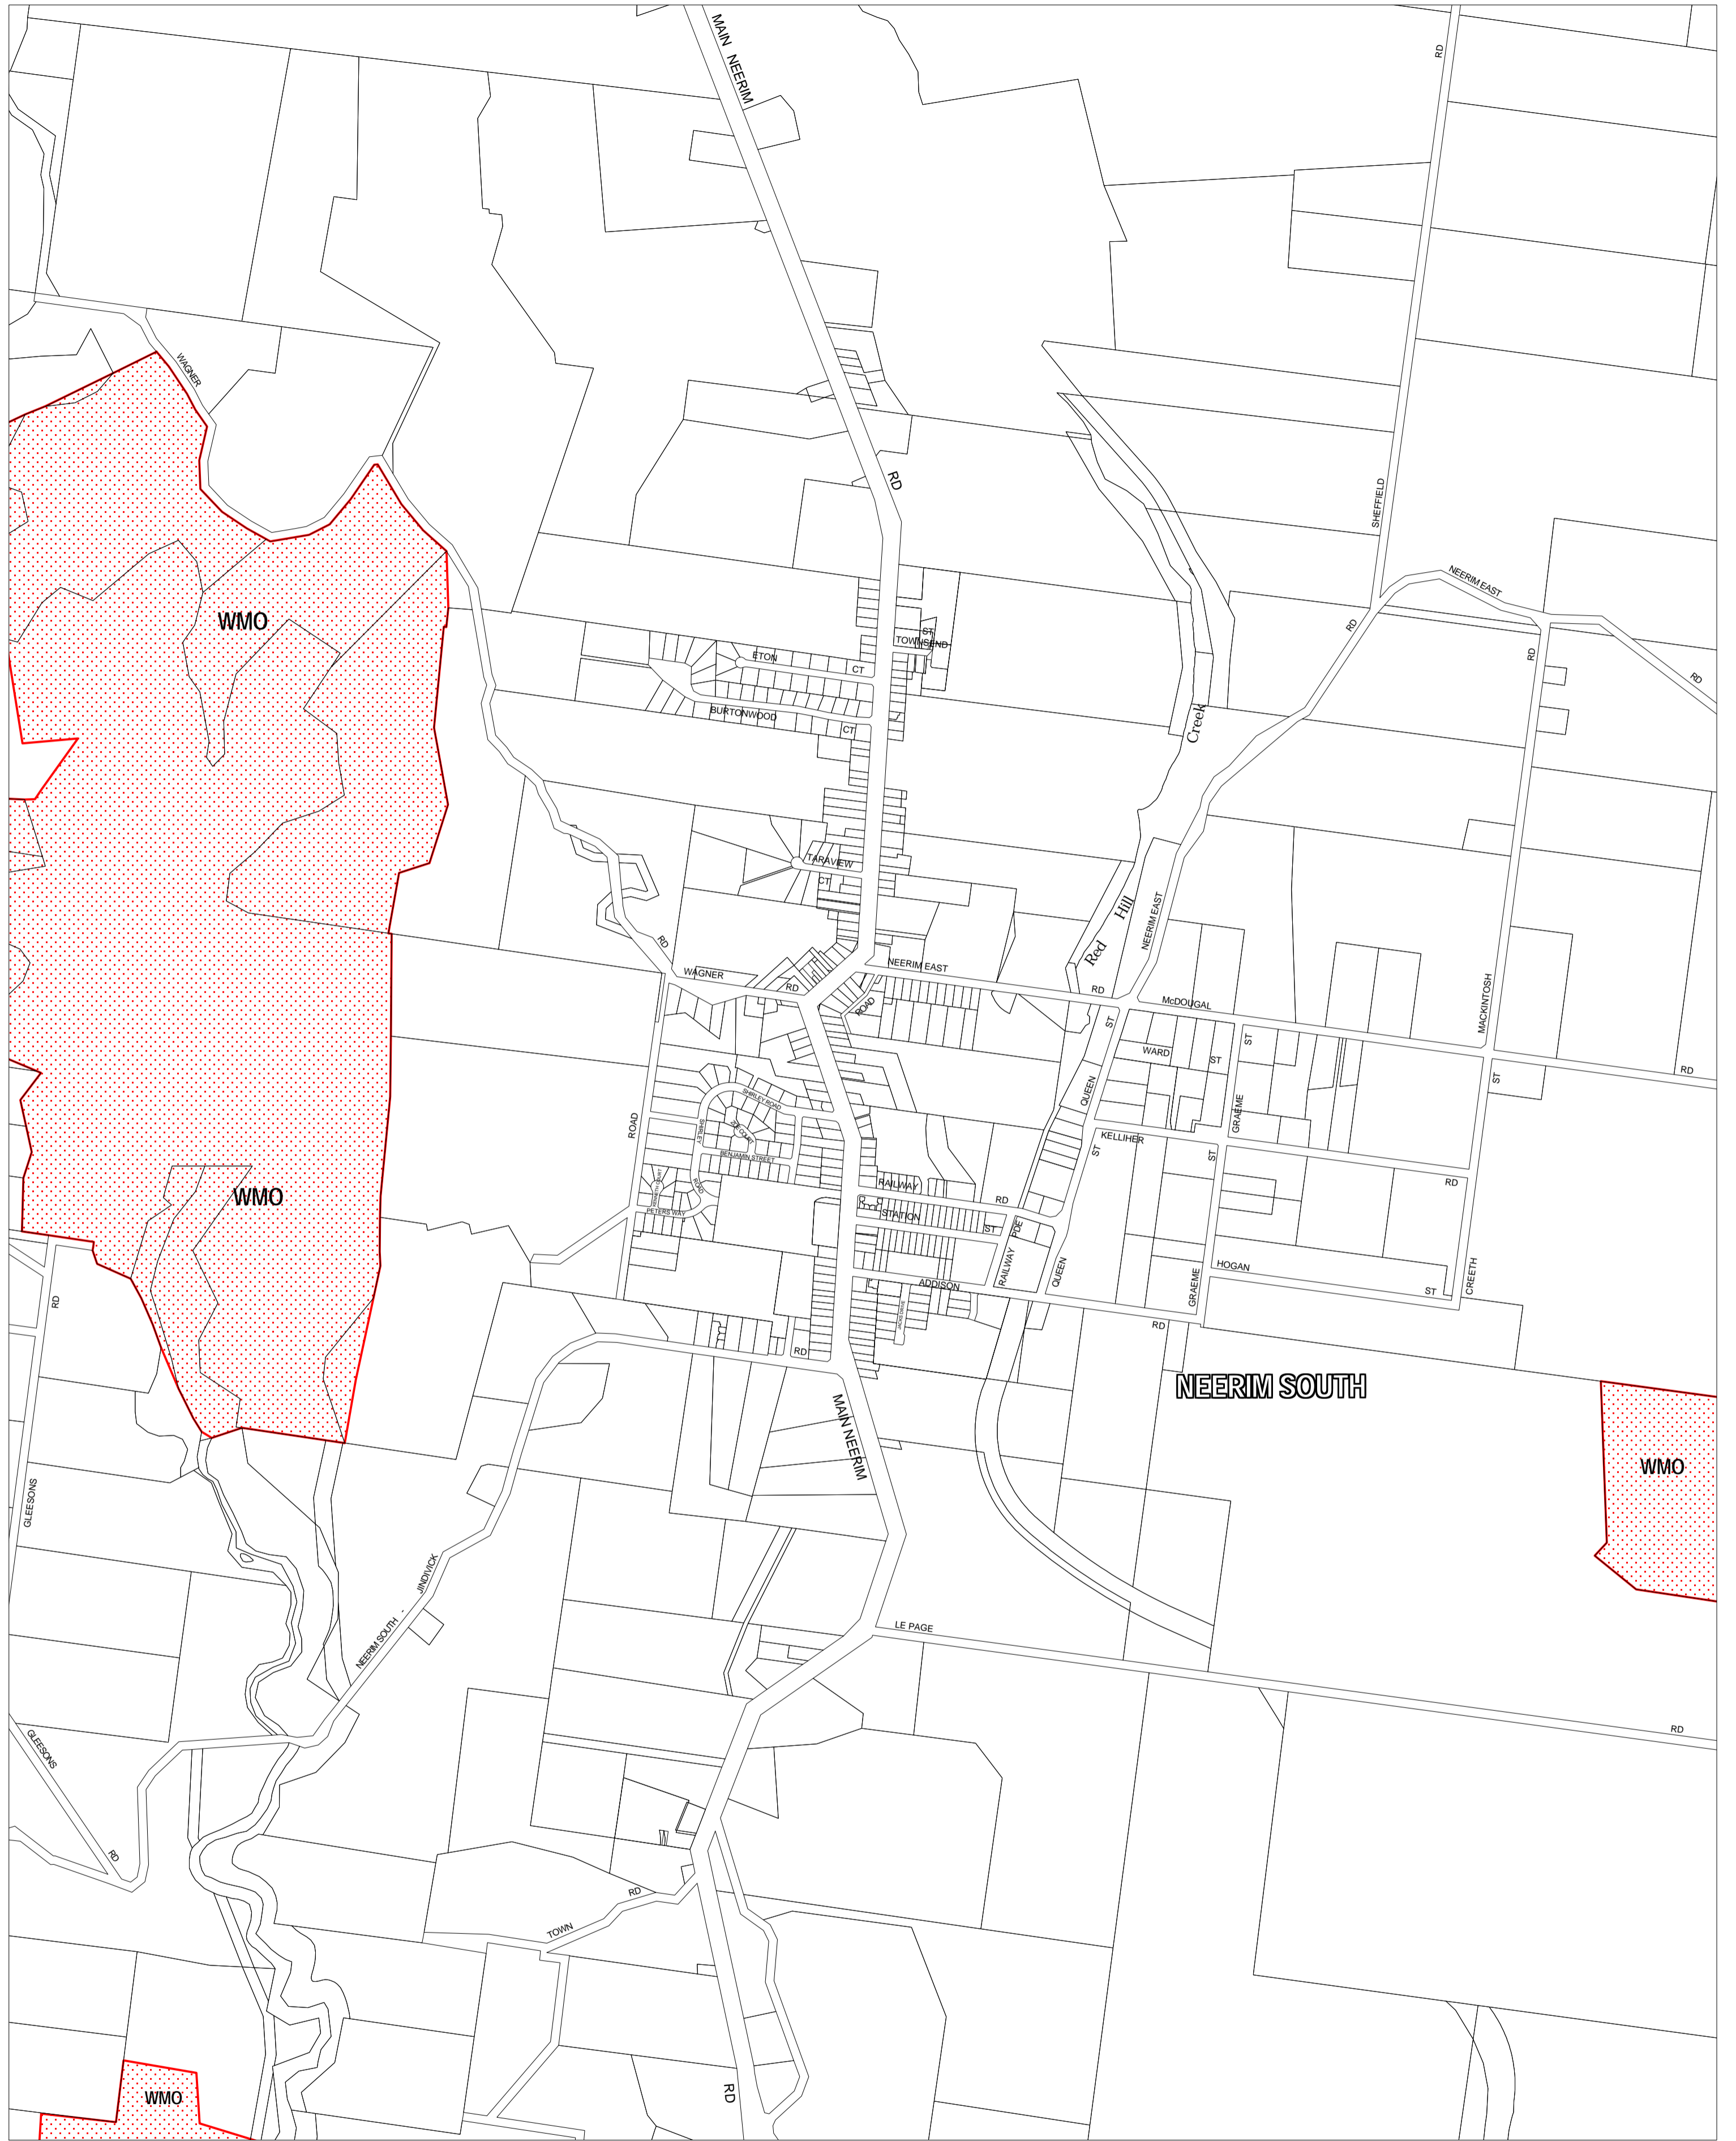

BAW BAW PLANNING SCHEME - LOCAL PROVISION

Overlays

- WMO Wildfire Management Overlay

Printed: 24/1/2007

AMENDMENT C33

WILDFIRE MANAGEMENT OVERLAY

MAP No 14WMO