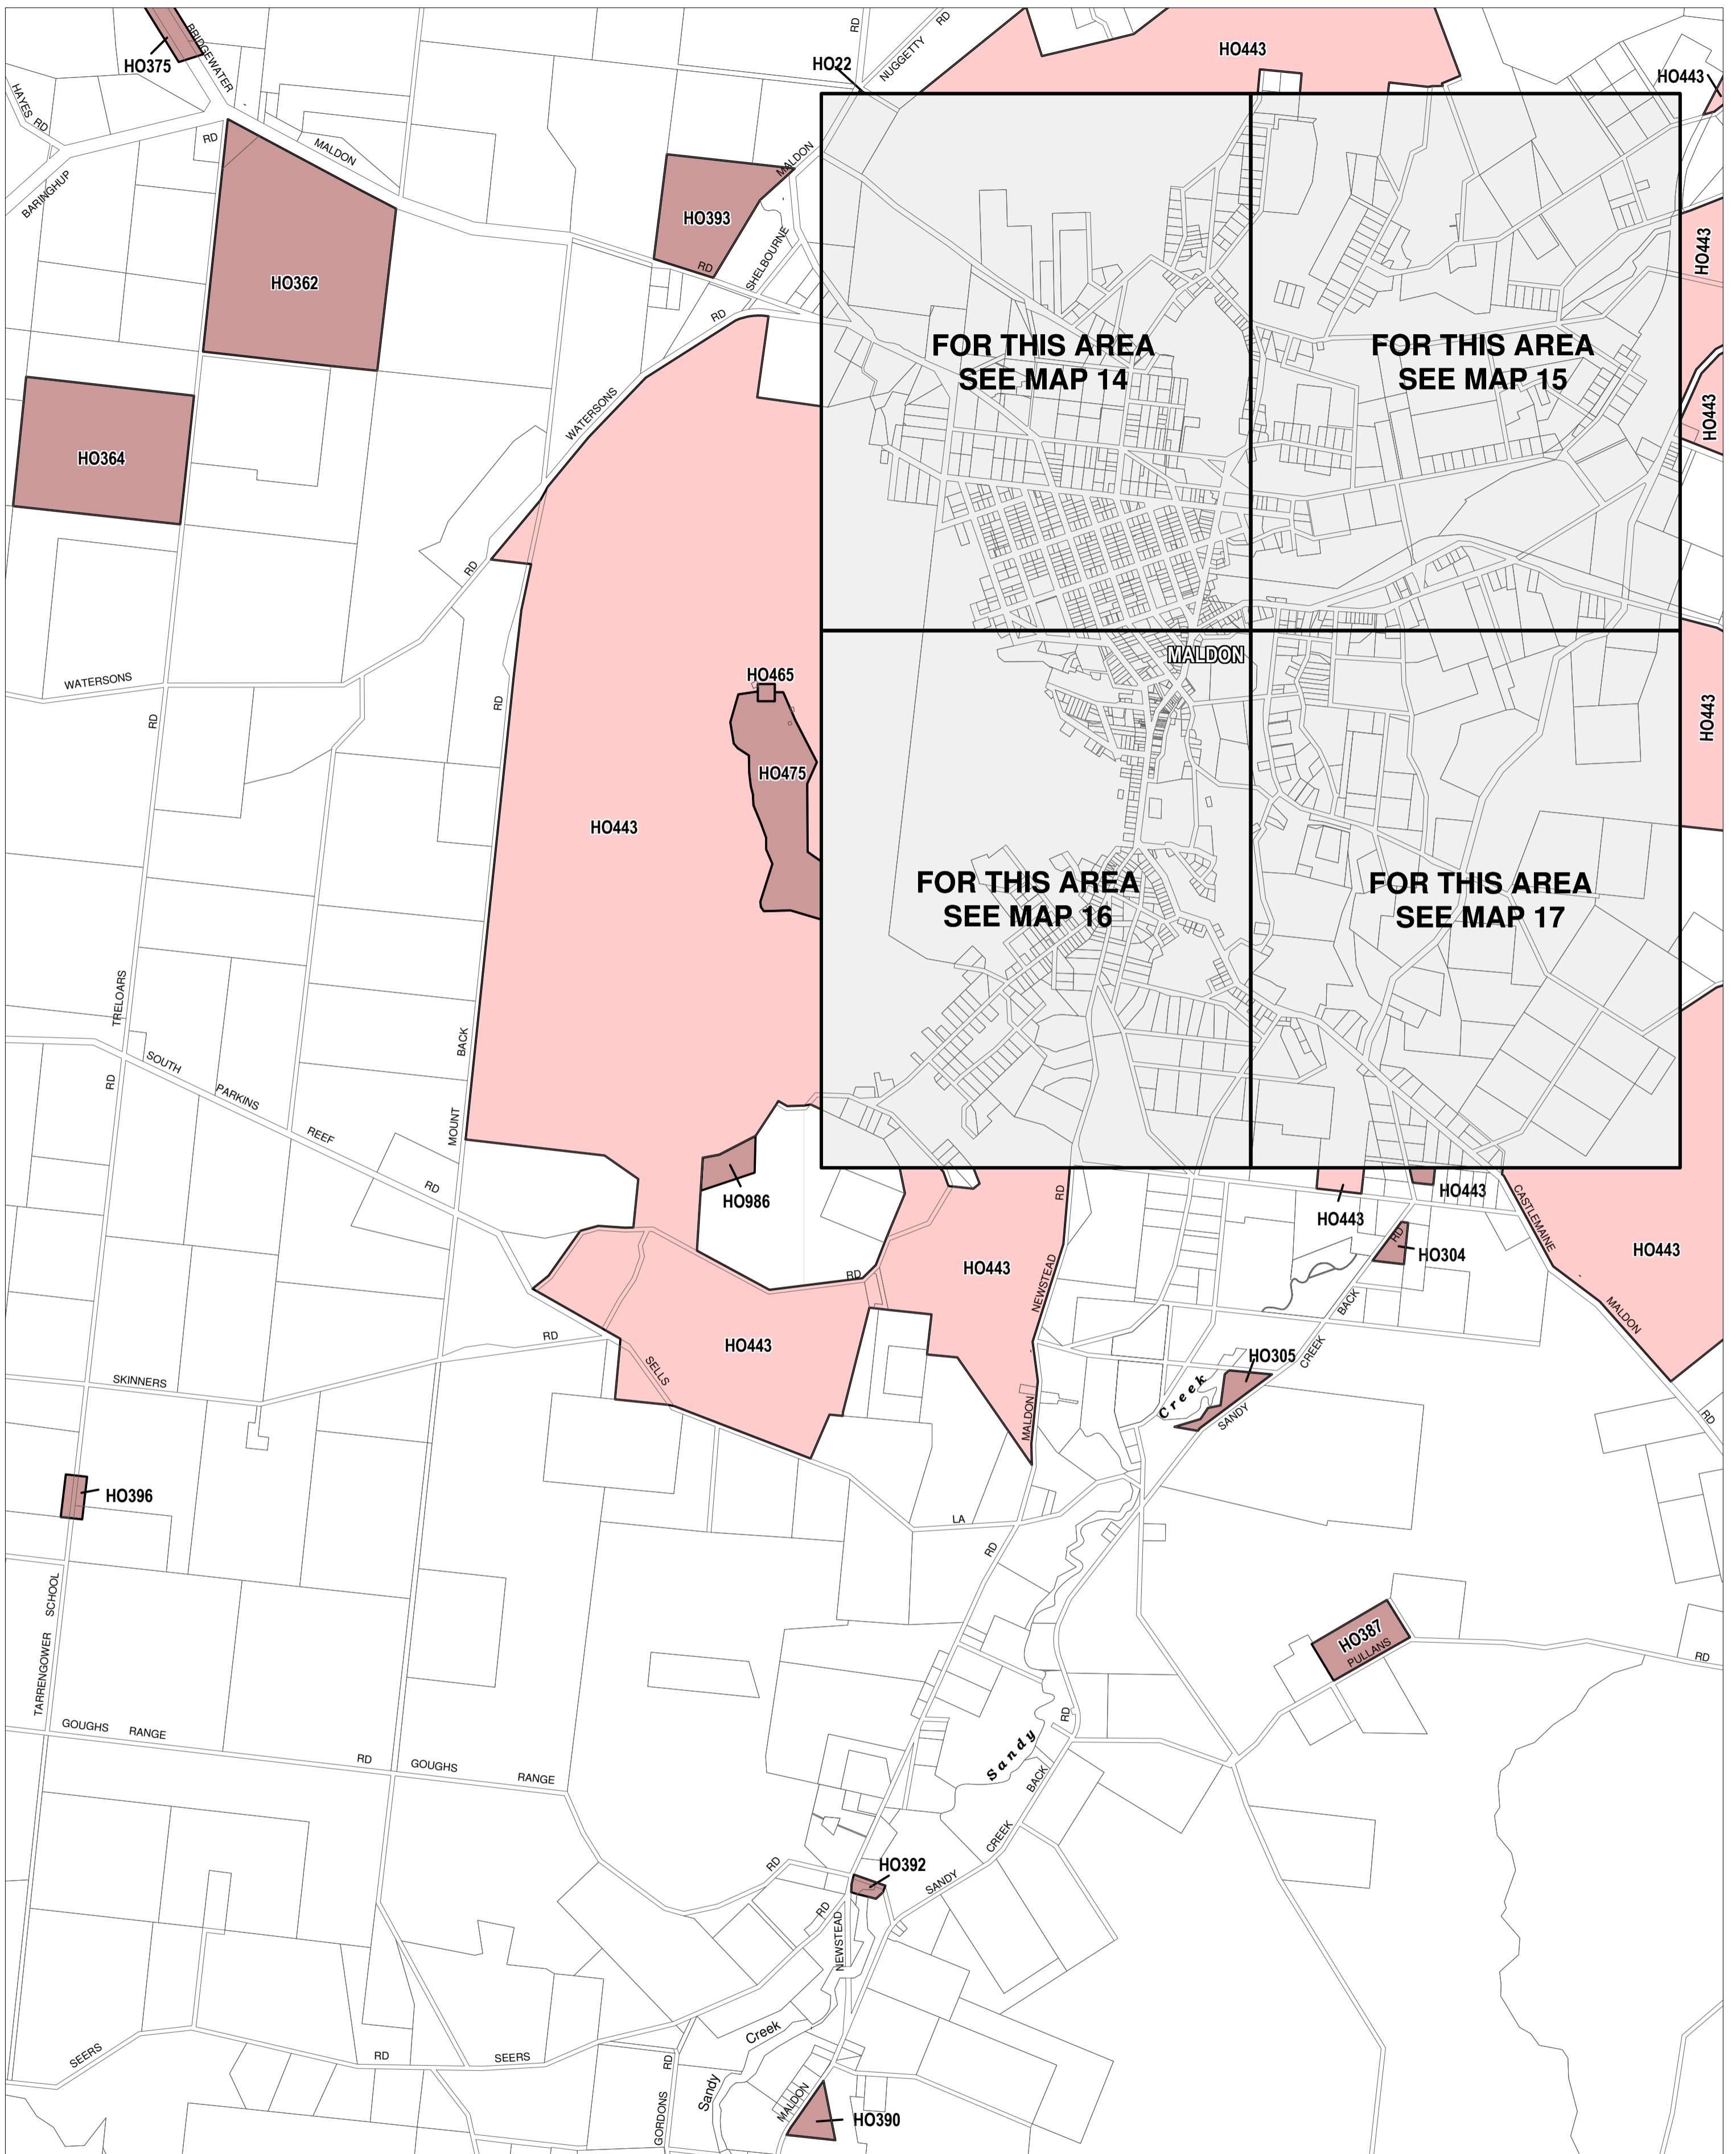

MOUNT ALEXANDER PLANNING SCHEME - LOCAL PROVISION

Overlays

HO Heritage Overlay

AUSTRALIAN MAP GRID ZONE 55

Printed: 14/6/2013

AMENDMENT C65