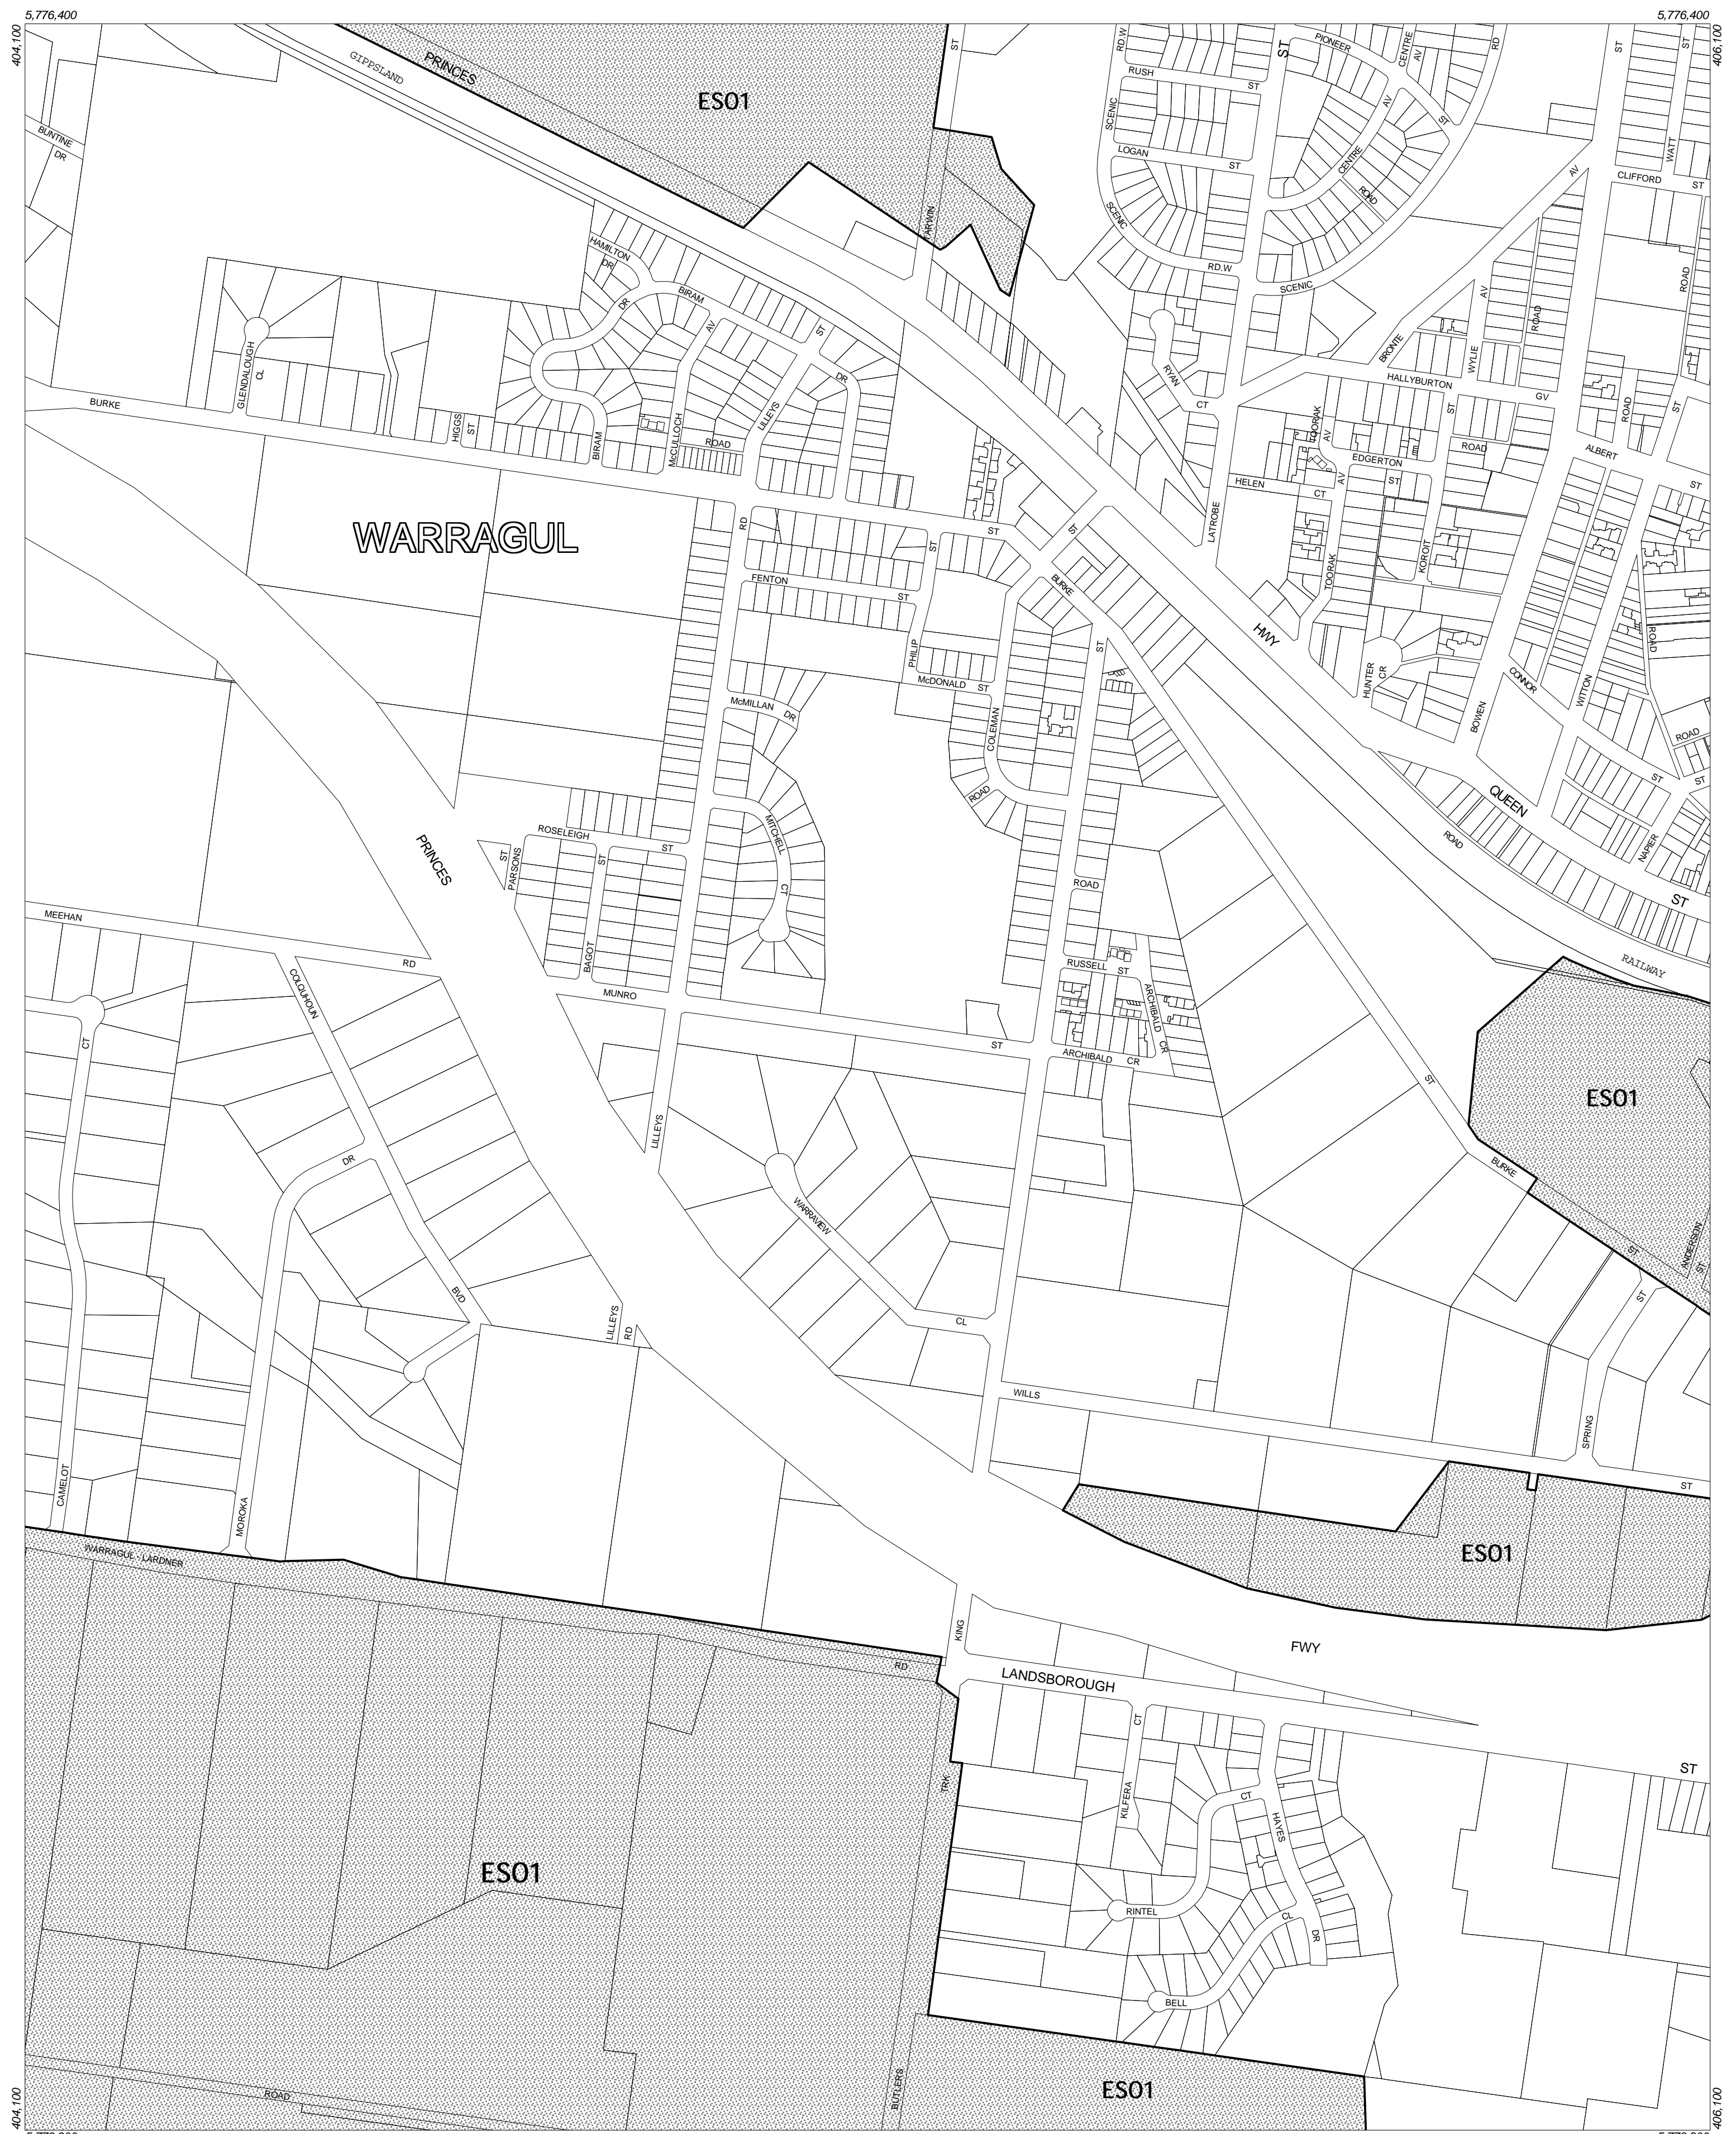

BAW BAW PLANNING SCHEME - LOCAL PROVISION

Overlays

Amendment C17
Printed: 4/2/2003