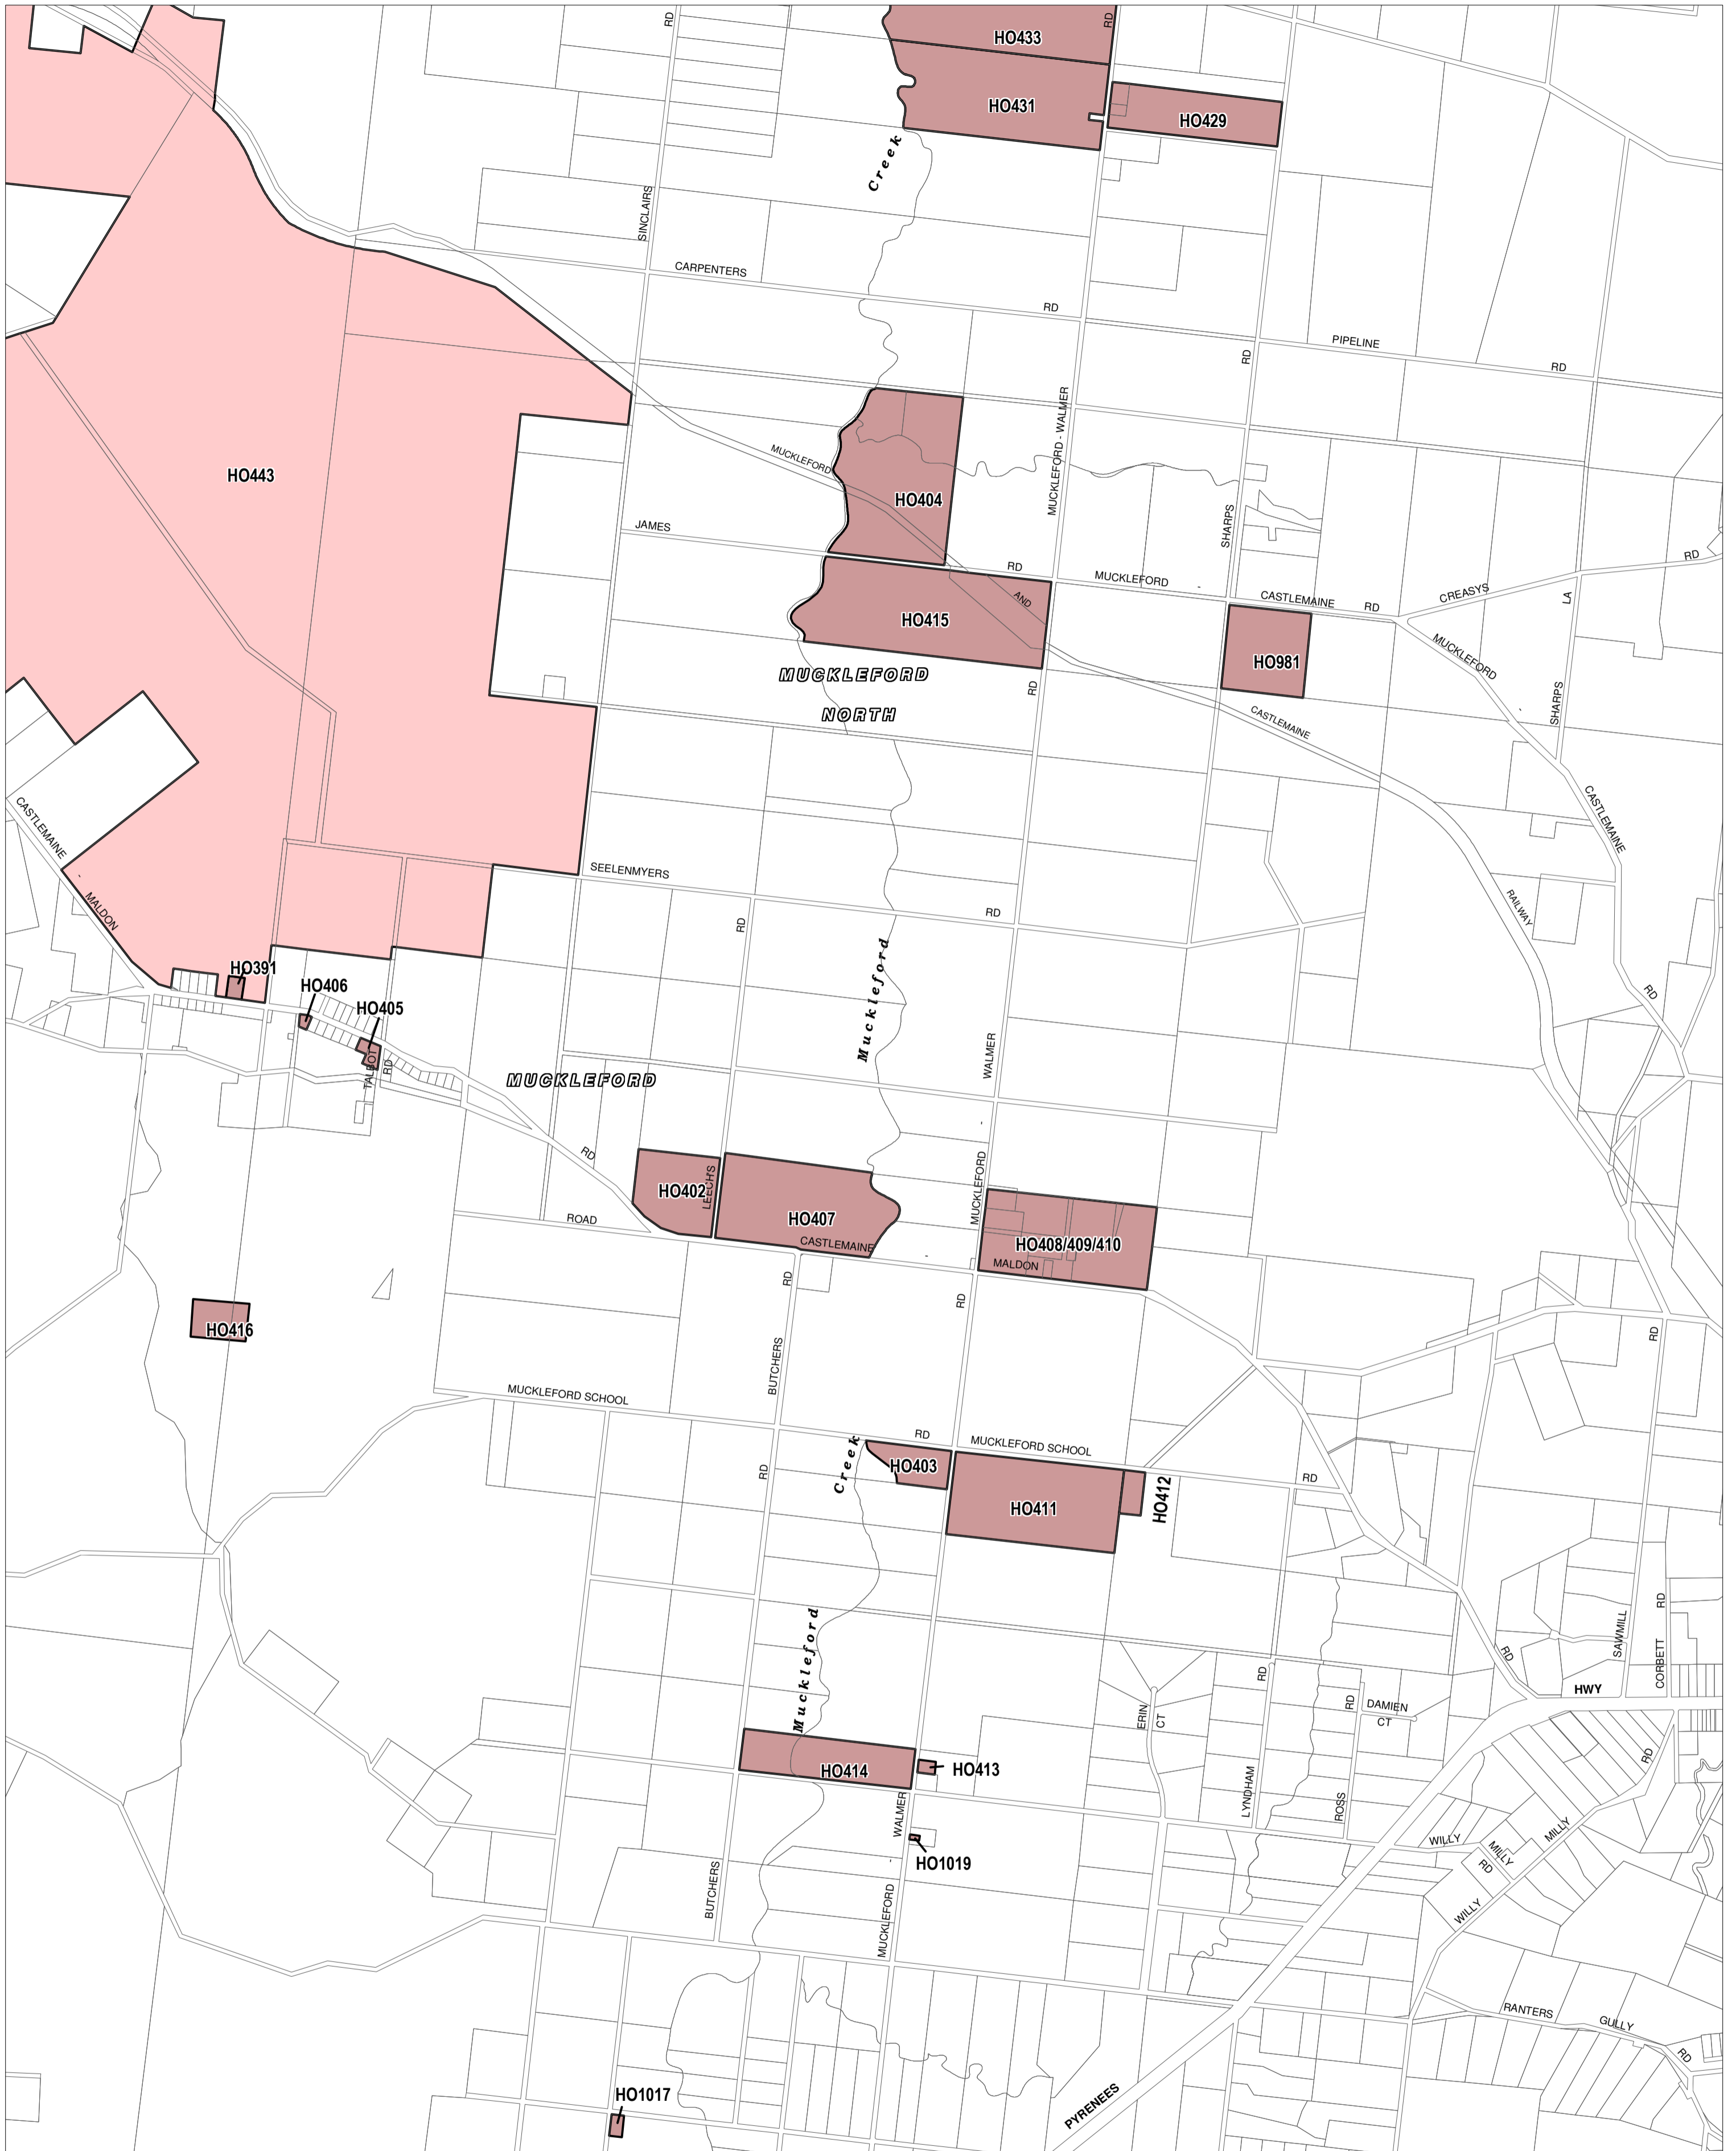

MOUNT ALEXANDER PLANNING SCHEME - LOCAL PROVISION

Overlays

HO Heritage Overlay

AUSTRALIAN MAP GRID ZONE 55

Printed: 3/7/2015

AMENDMENT C49