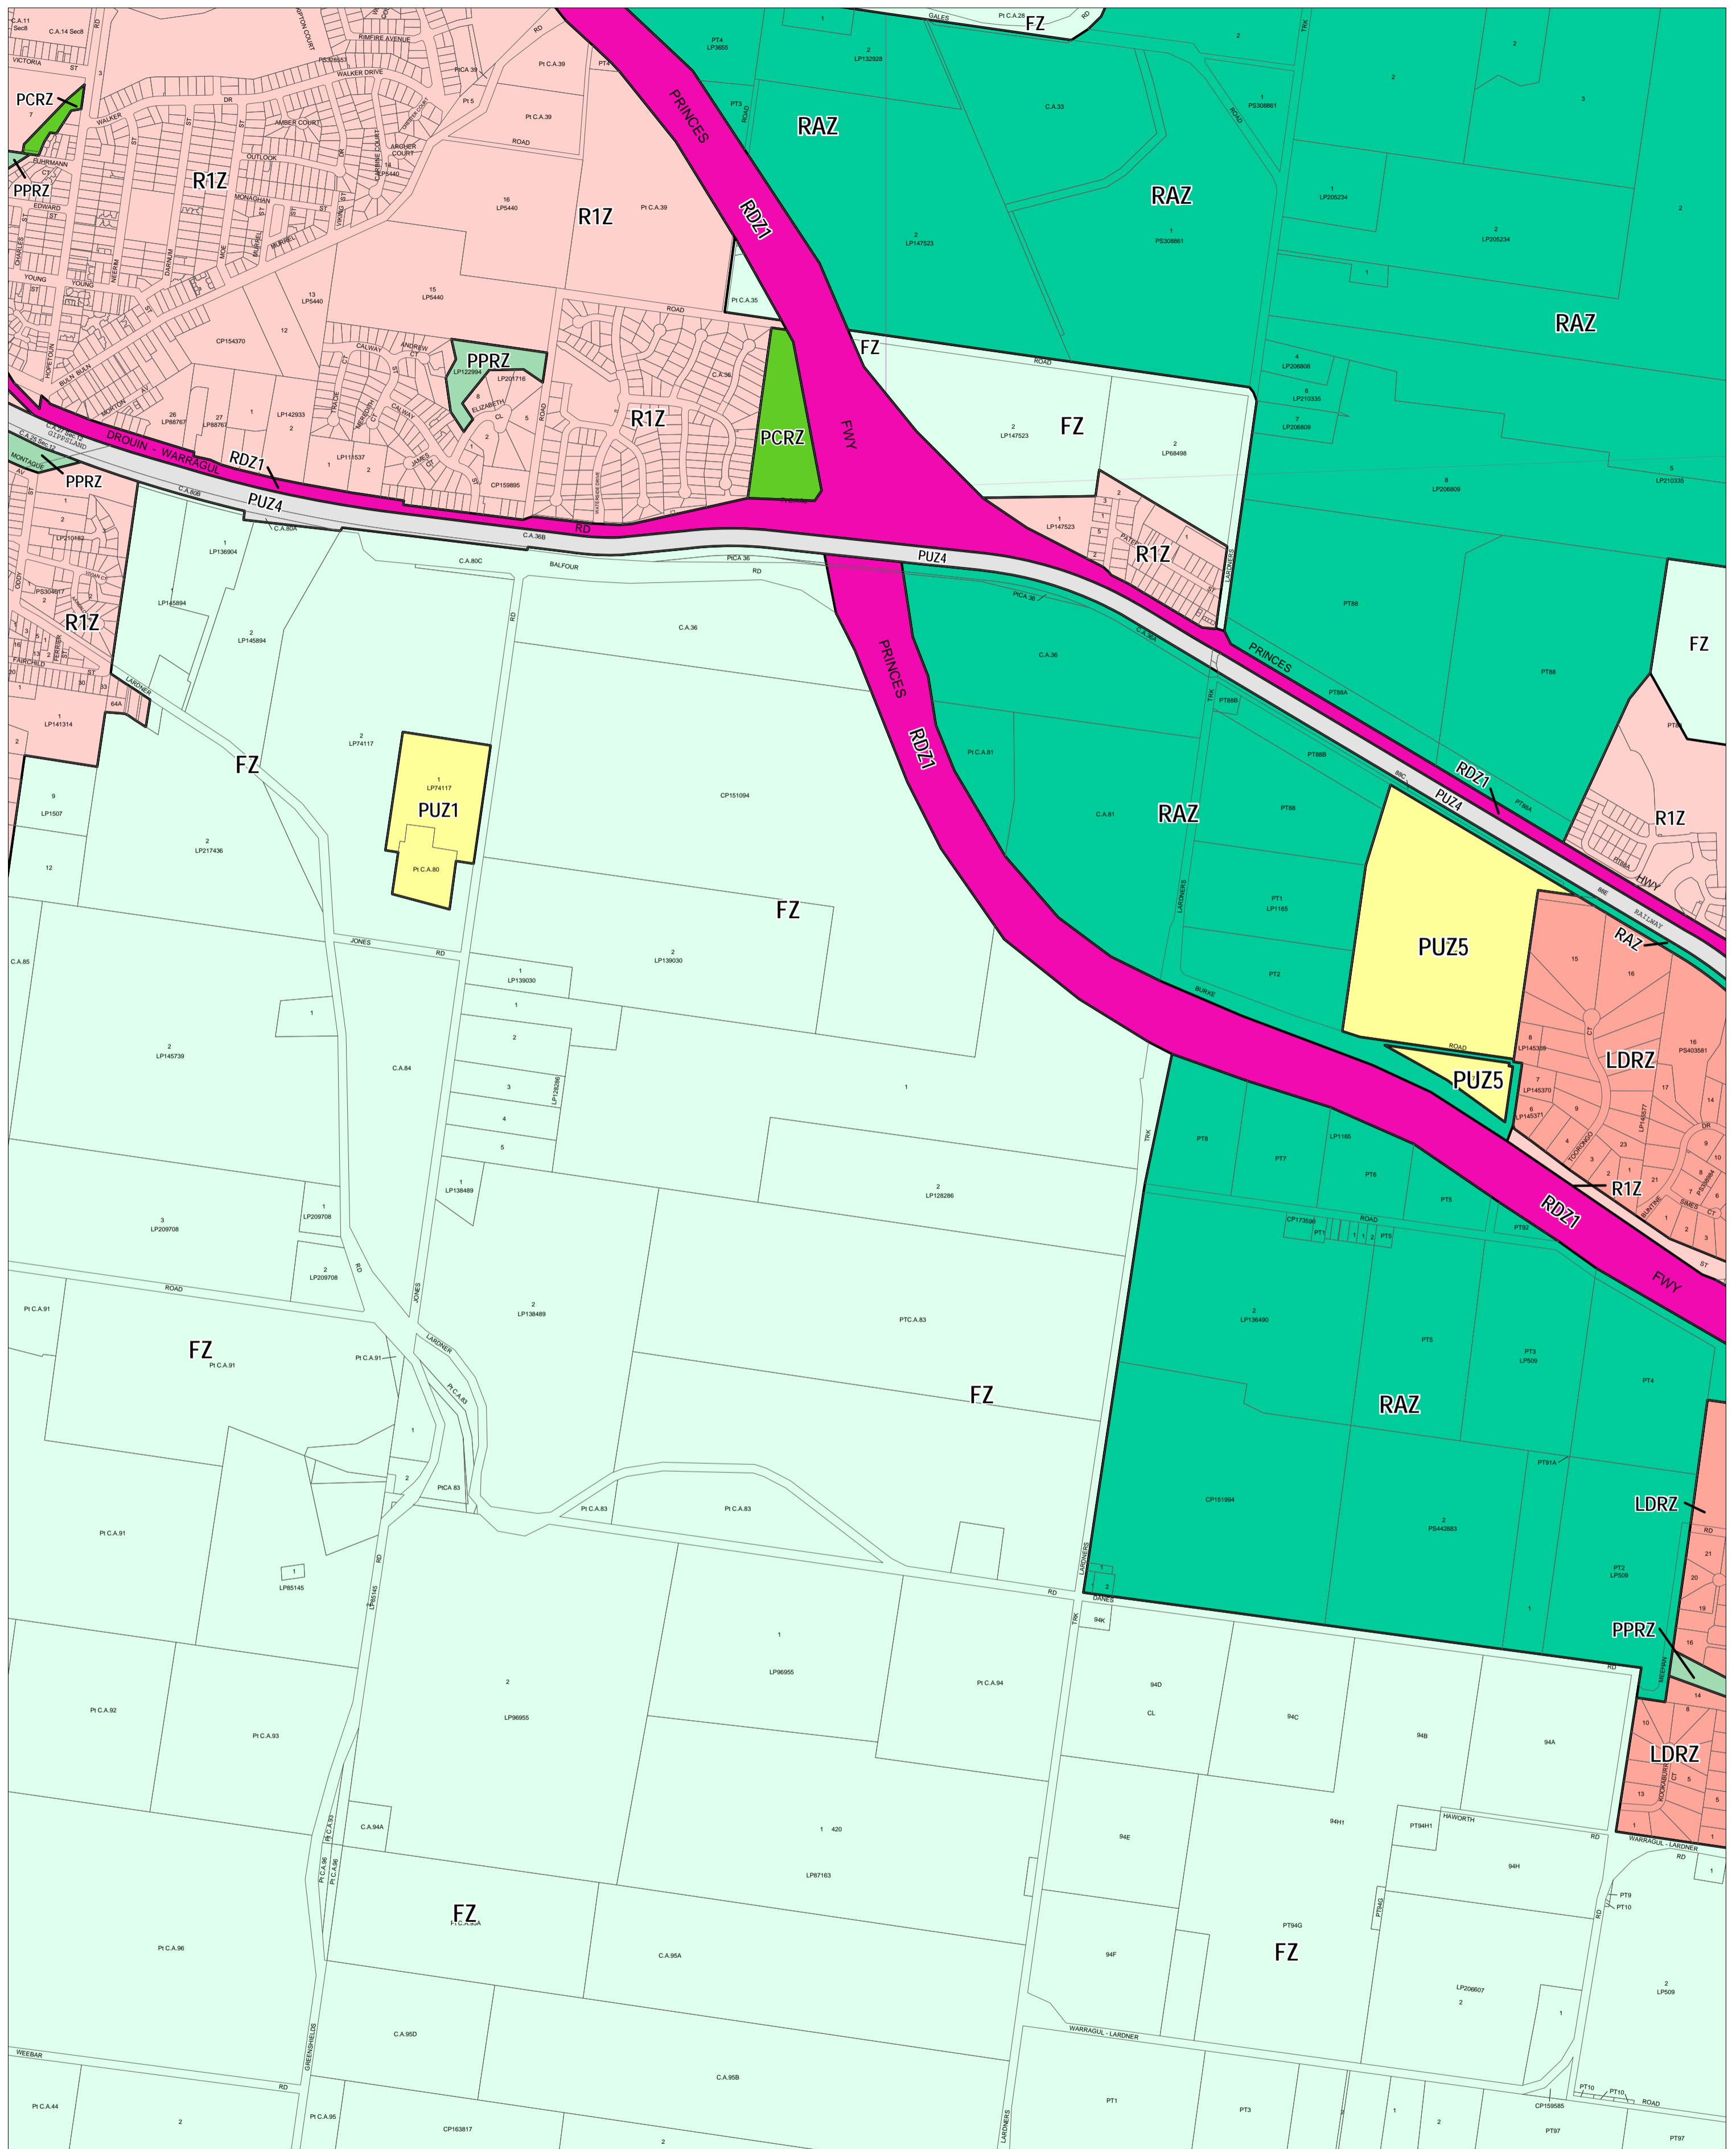

BAW BAW PLANNING SCHEME - LOCAL PROVISION

Public Land		Residential 1 Zone	
	Public Conservation And Resource Zone		R1Z Residential 1 Zone
	Public Park And Recreation Zone		FZ Farming Zone
	Public Use Zone - Cemetery/crematorium		RAZ Rural Activity Zone
	Public Use Zone - Service And Utility		
	Public Use Zone - Transport		
	Road Zone - Category 1		
Residential			
	LDRZ Low Density Residential Zone		

200 0 200 400 600 800 1000 m

AUSTRALIAN MAP GRID ZONE 55

INDEX TO ADJOINING METRIC SERIES MAP

Printed: 28/6/2013

AMENDMENT C88