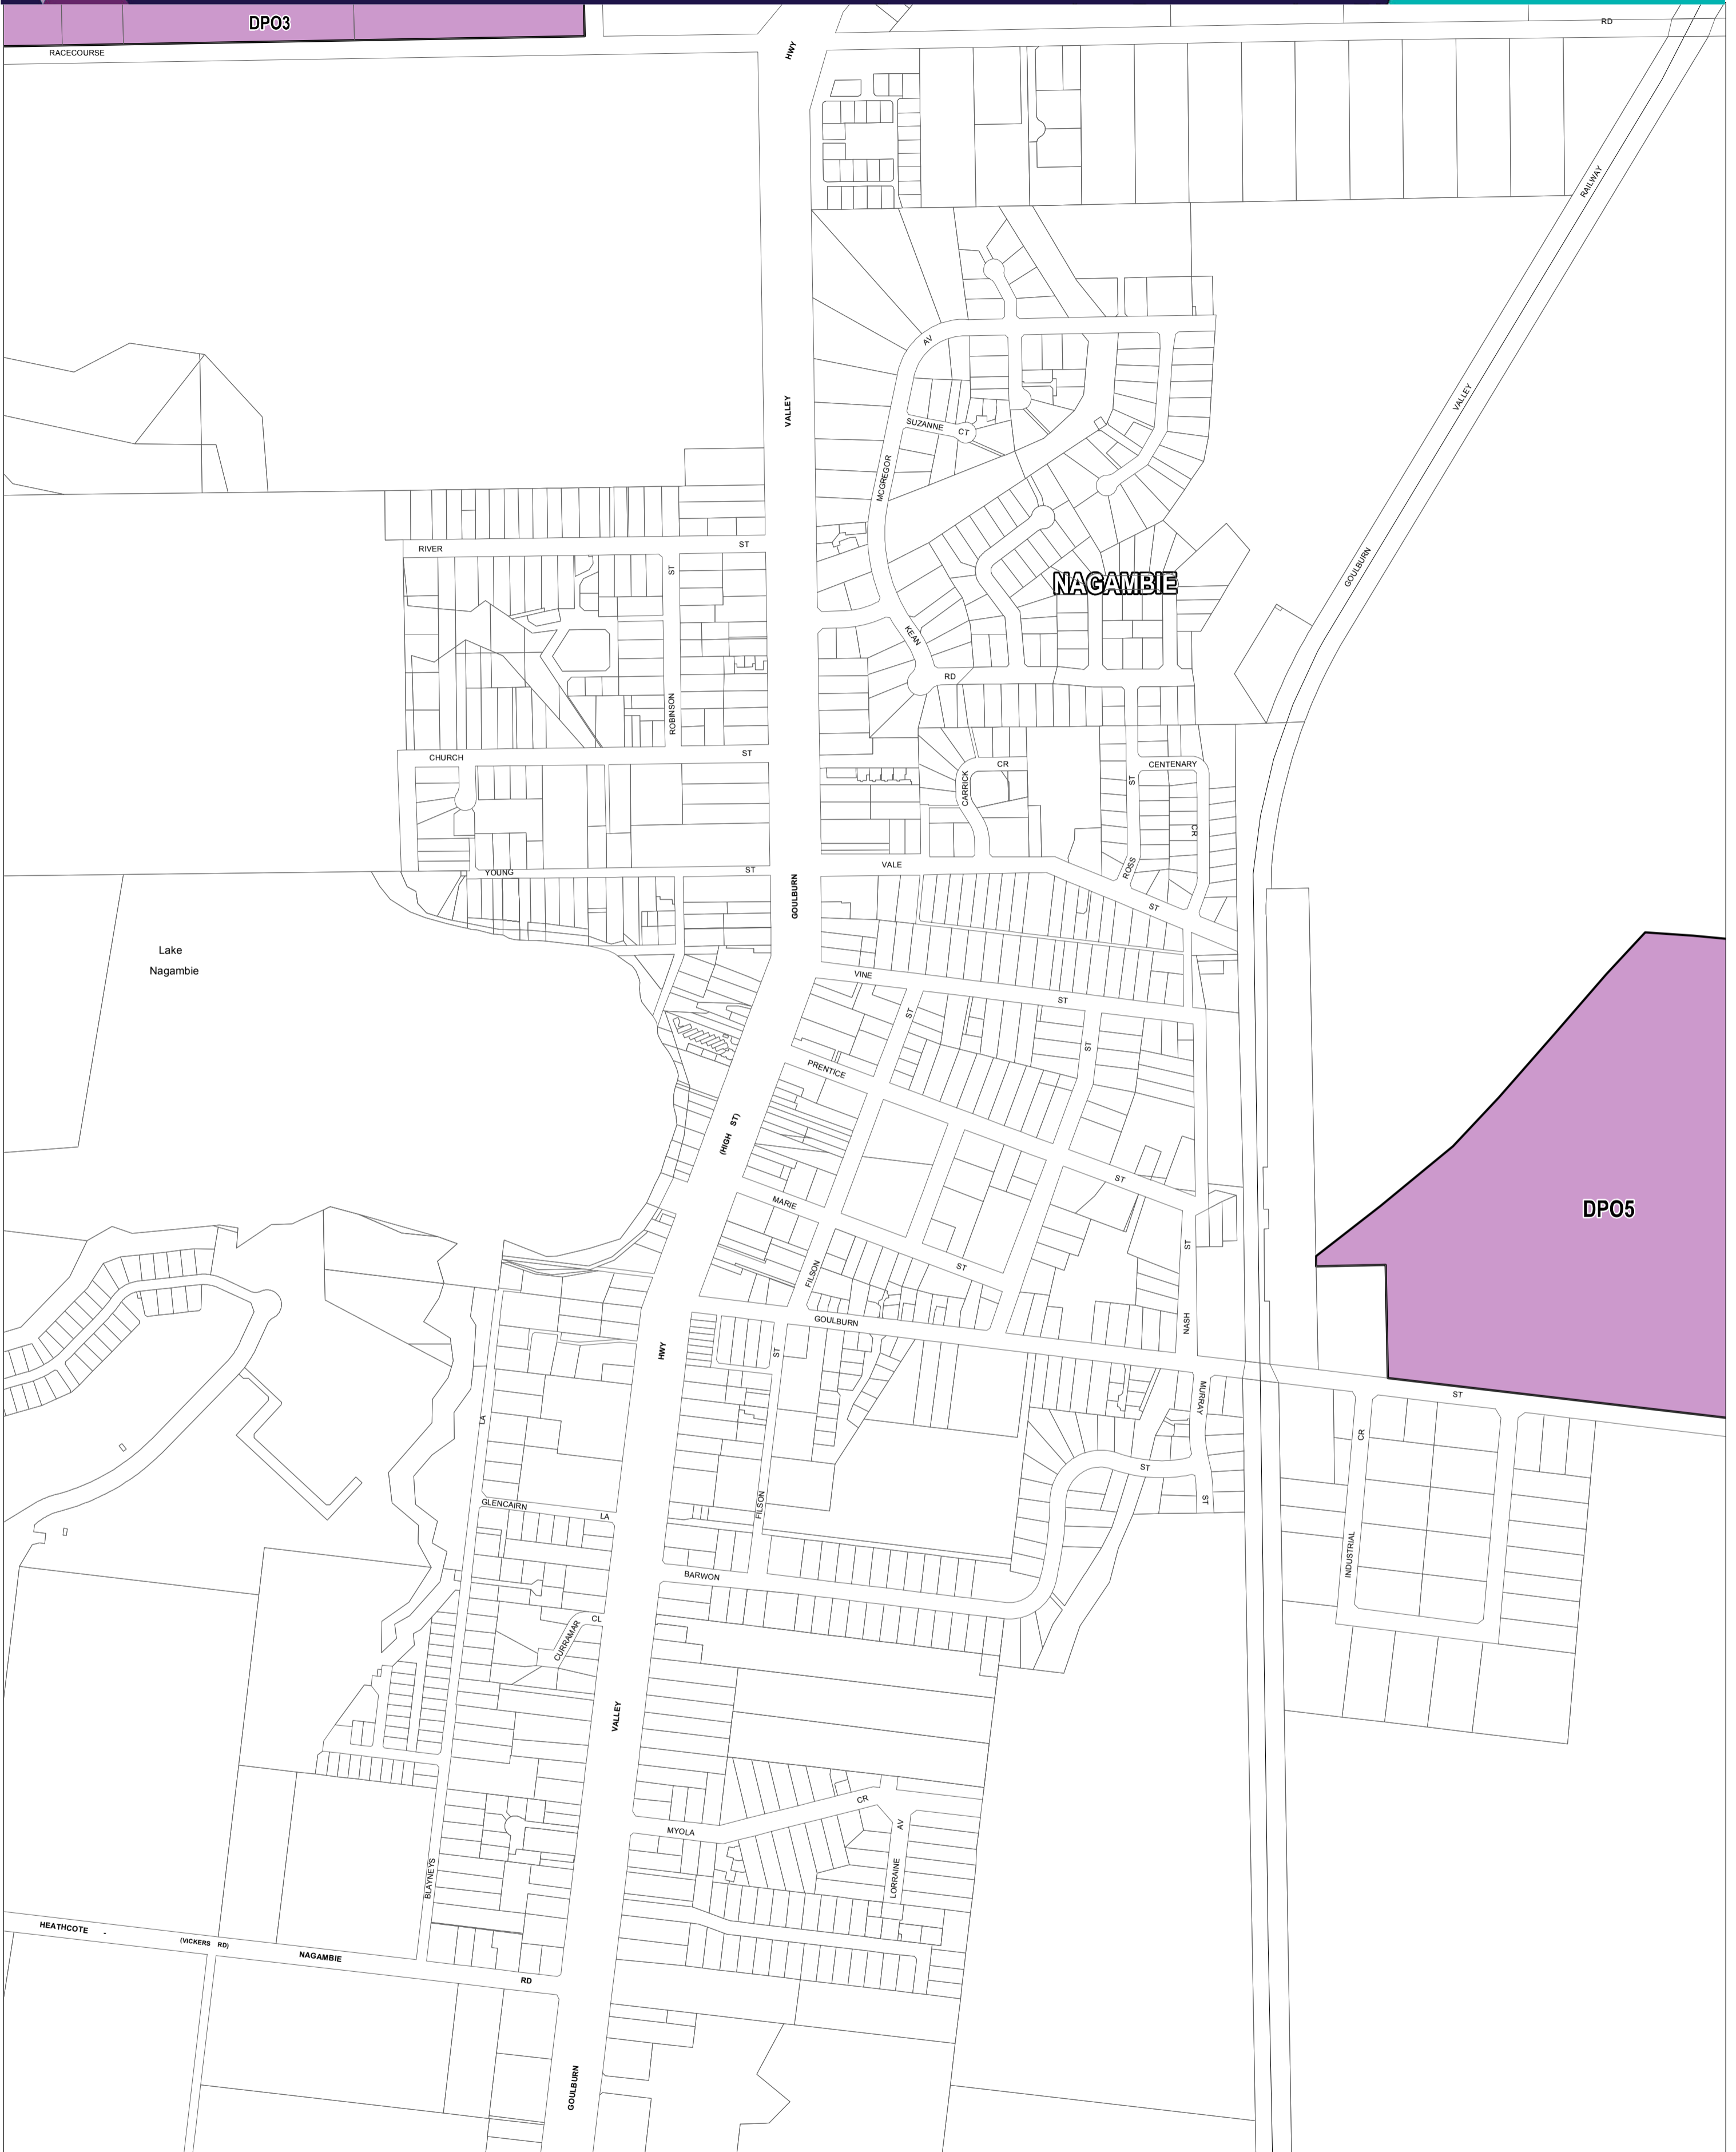

STRATHBOGIE PLANNING SCHEME - LOCAL PROVISION

DPO3

1. **Overlays**
2. DPO3 Development Plan Overlay - Schedule 3
   - DPO5 Development Plan Overlay - Schedule 5

Municipal Boundary (If shown)

AUSTRALIAN MAP GRID ZONE 55

PREPARED BY: Planning Mapping Services

Printed: 10/3/2017

AMENDMENT C75

VICTORIA
State Government

Environment,
Land, Water
and Planning

INDEX TO ADJOINING SCHEME MAPS