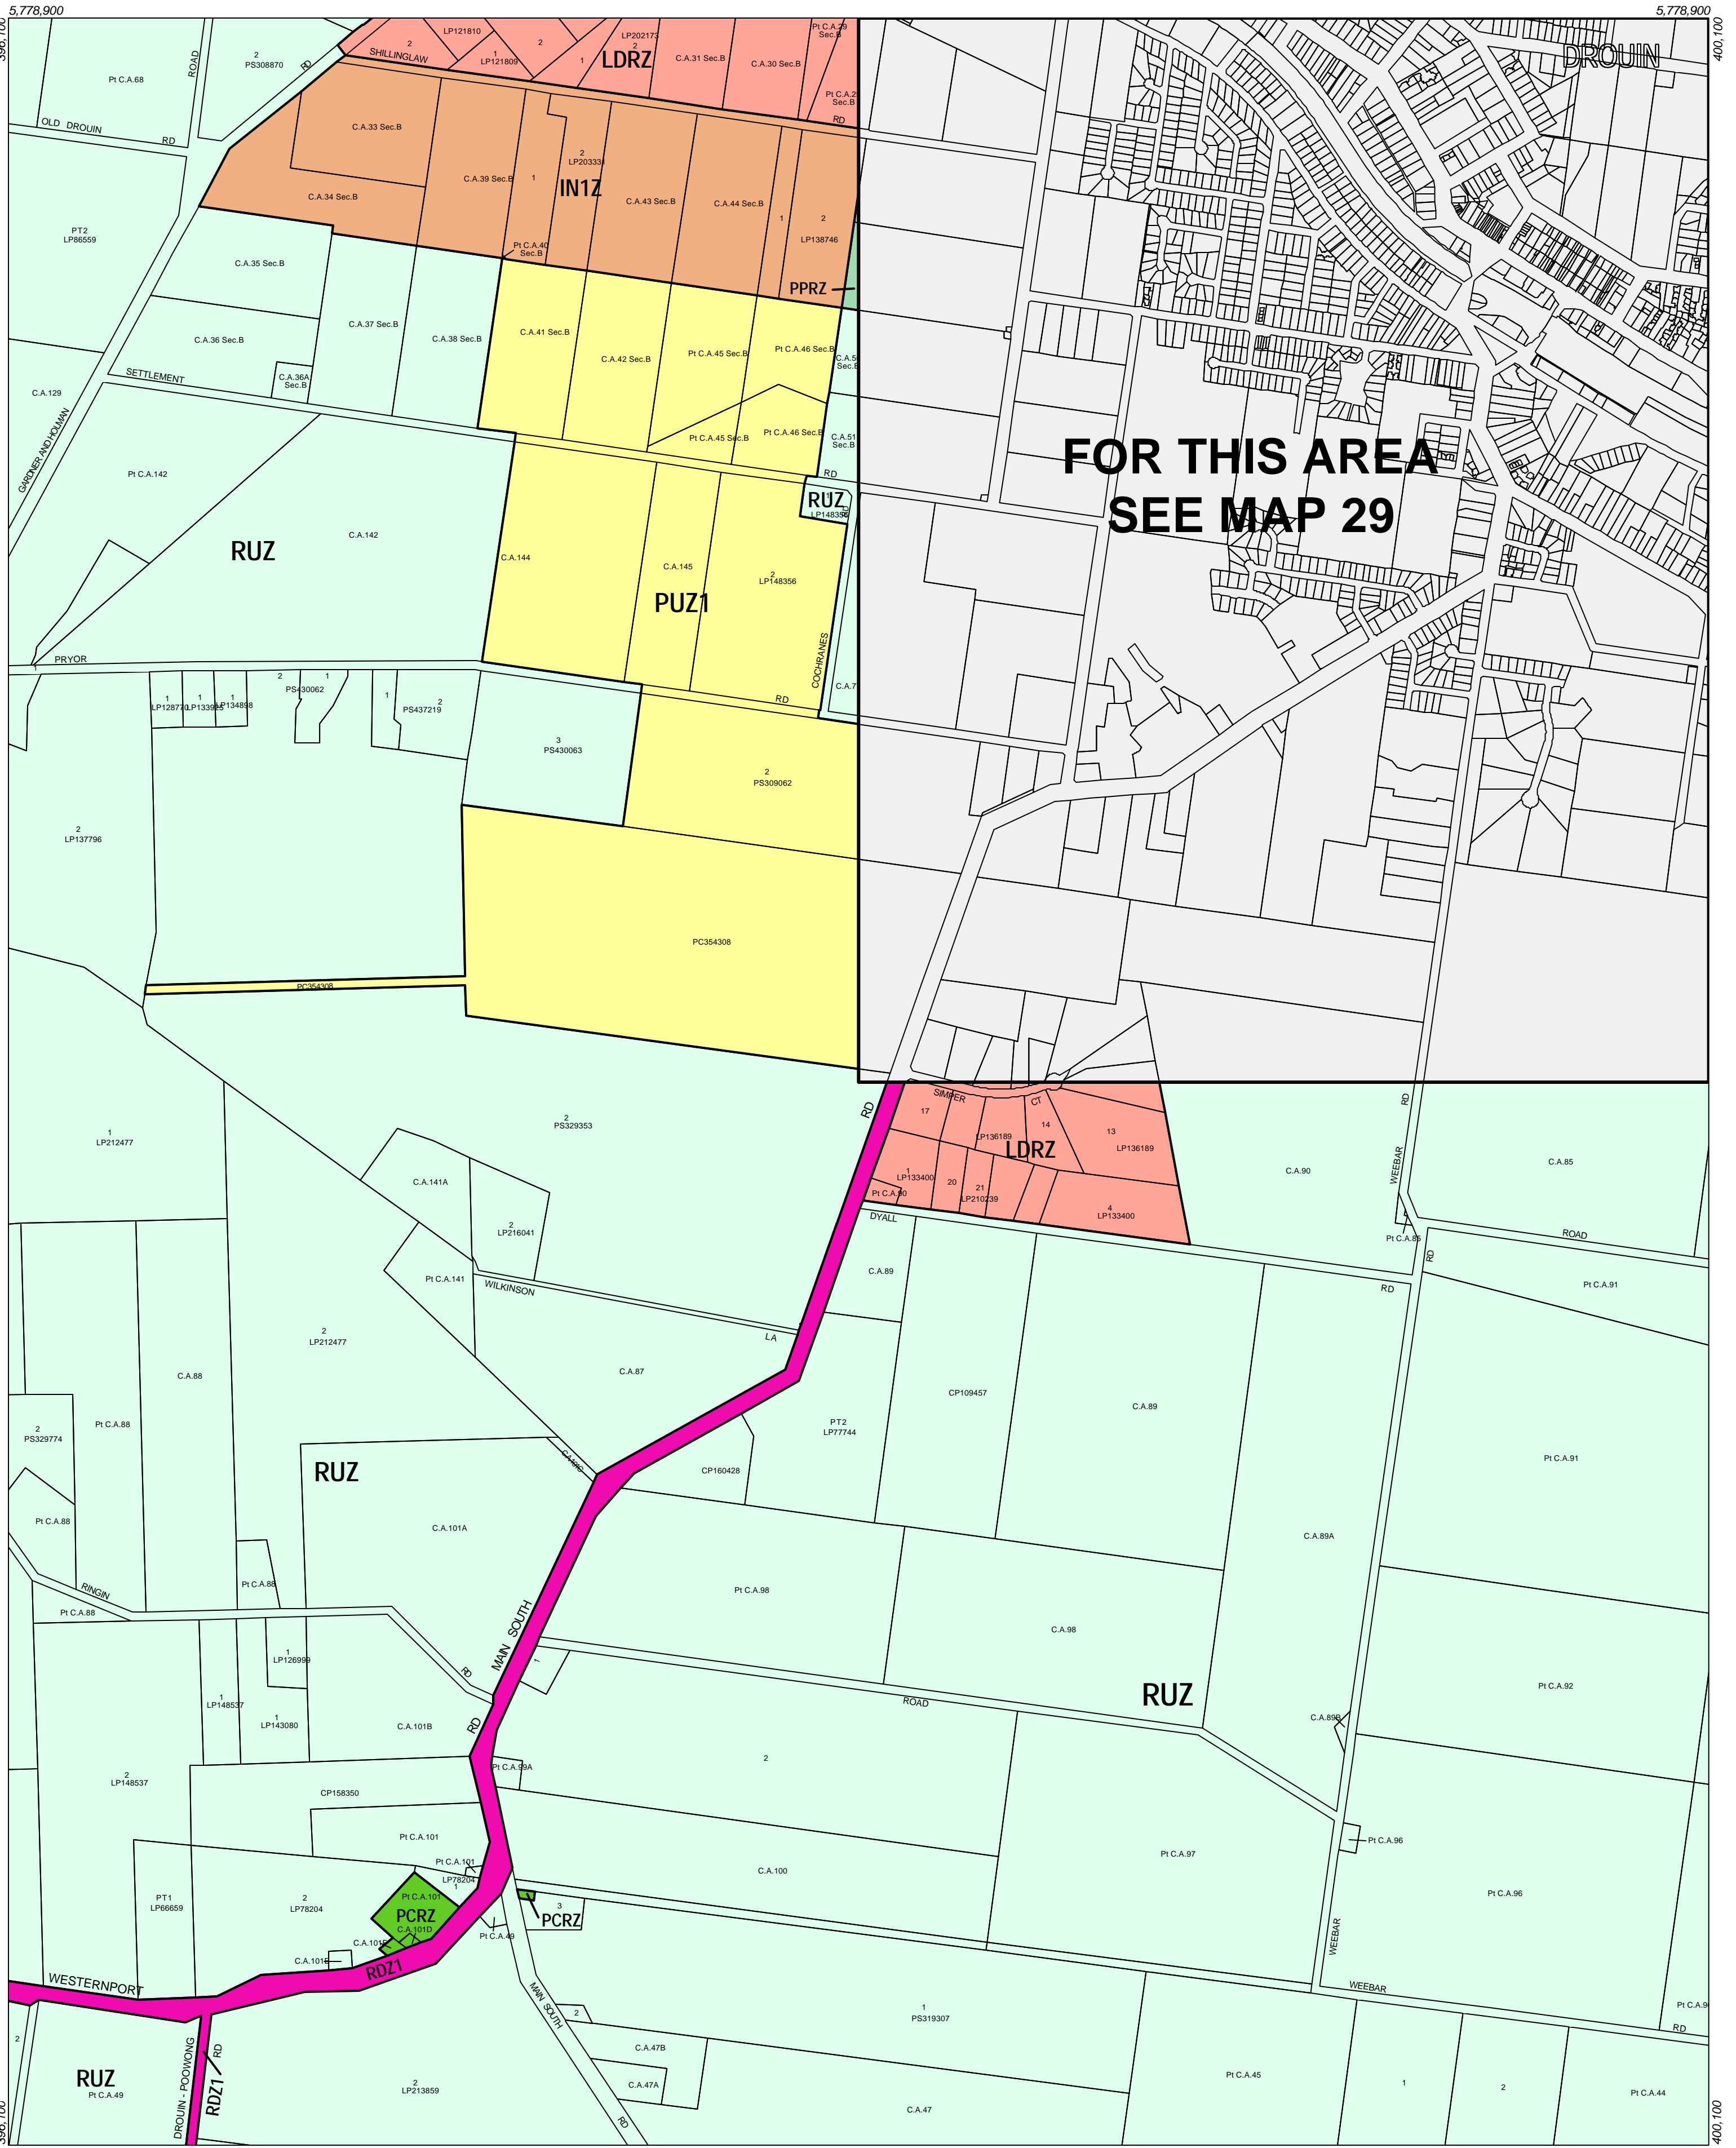

BAW BAW PLANNING SCHEME - LOCAL PROVISION

**FOR THIS AREA
SEE MAP 29**

This publication is copyright. No part may be reproduced by any process except in accordance with the provisions of the Copyright Act 1968, State of Victoria.

Industrial	R1Z Residential 1 Zone
IN1Z Industrial 1 Zone	R2Z Rural 2 Zone
Public Land	R3Z Rural 3 Zone
PCRZ Public Conservation And Resource Zone	
PPRZ Public Park And Recreation Zone	
PUZ1 Public Use Zone Service And Utility	
PUZ4 Public Use Zone Transport	
RDZ1 Road Zone Category 1	
Residential	
LDRZ Low Density Residential Zone	

200 400 600 800 1000 m

AUSTRALIAN MAP GRID ZONE 55

Amendment C17
Printed: 2016/2013

INDEX TO ADJOINING METRIC SERIES MAP