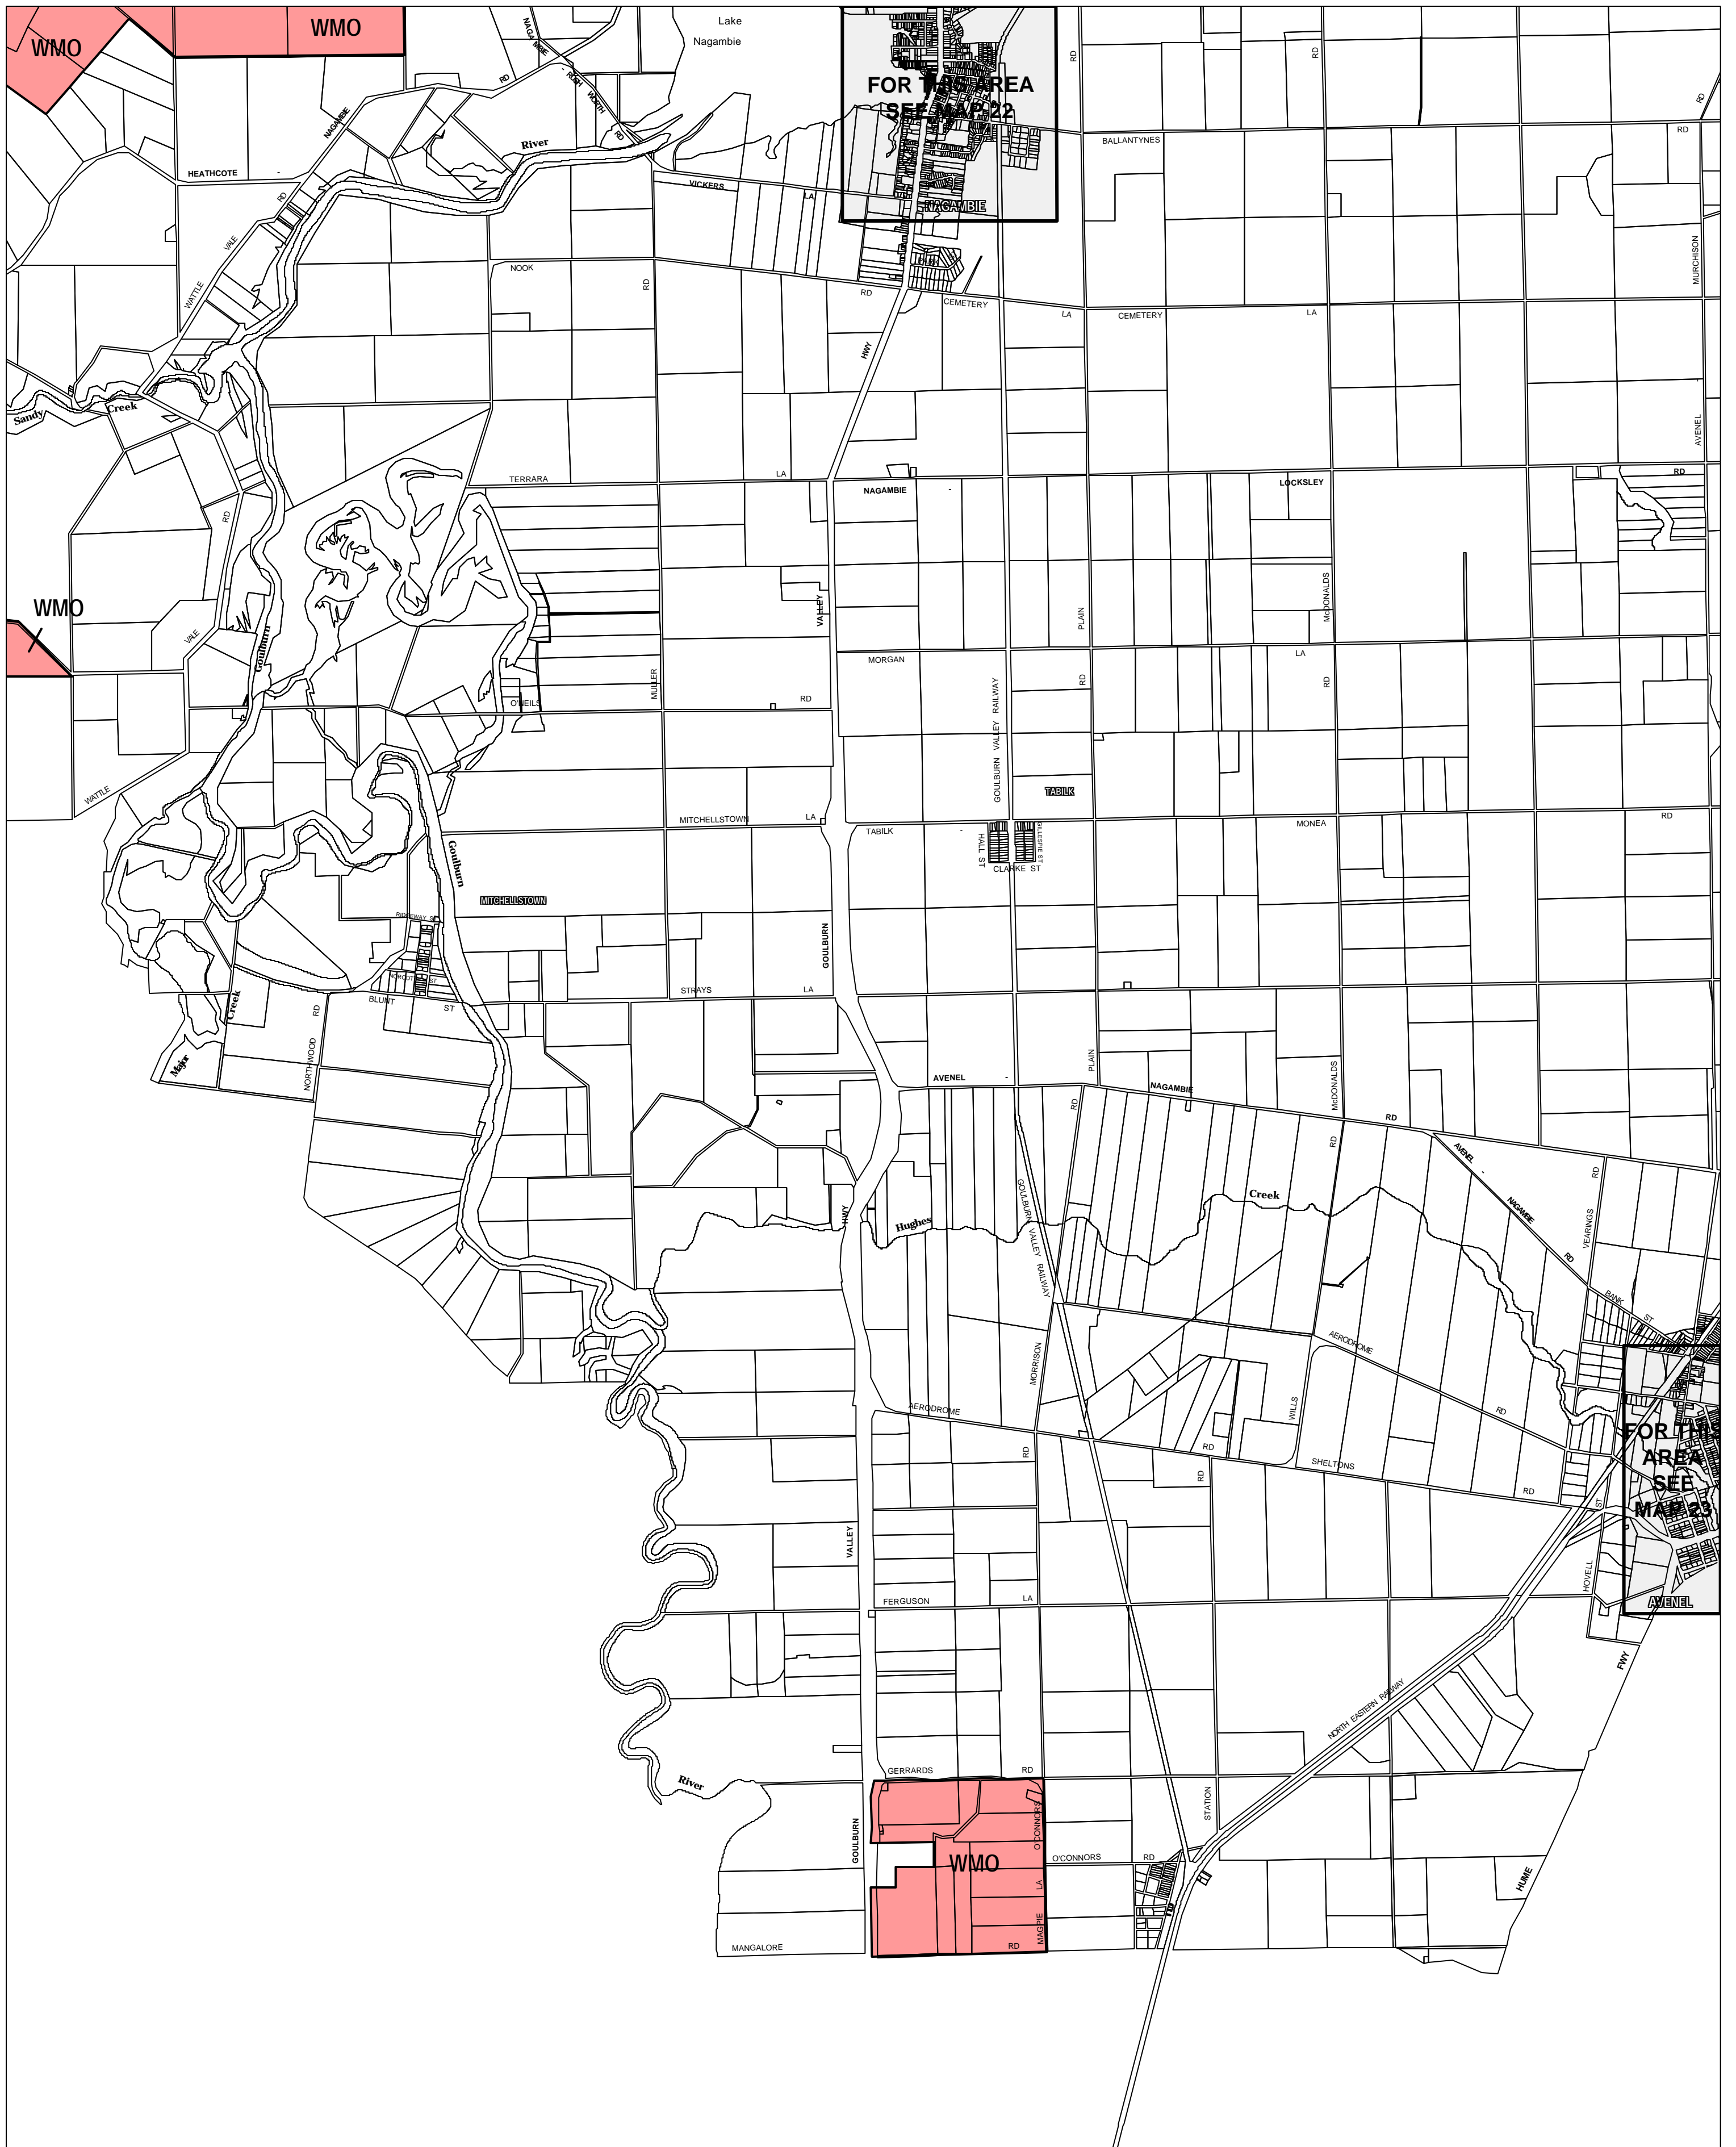

STRATHBOGIE PLANNING SCHEME - LOCAL PROVISION

Overlays

Wildfire Management Overlay

AUSTRALIAN MAP GRID ZONE 55

INDEX TO ADJOINING METRIC SERIES MAP

Printed: 12/6/2007

AMENDMENT C17

WILDFIRE MANAGEMENT OVERLAY

MAP No 21WMO