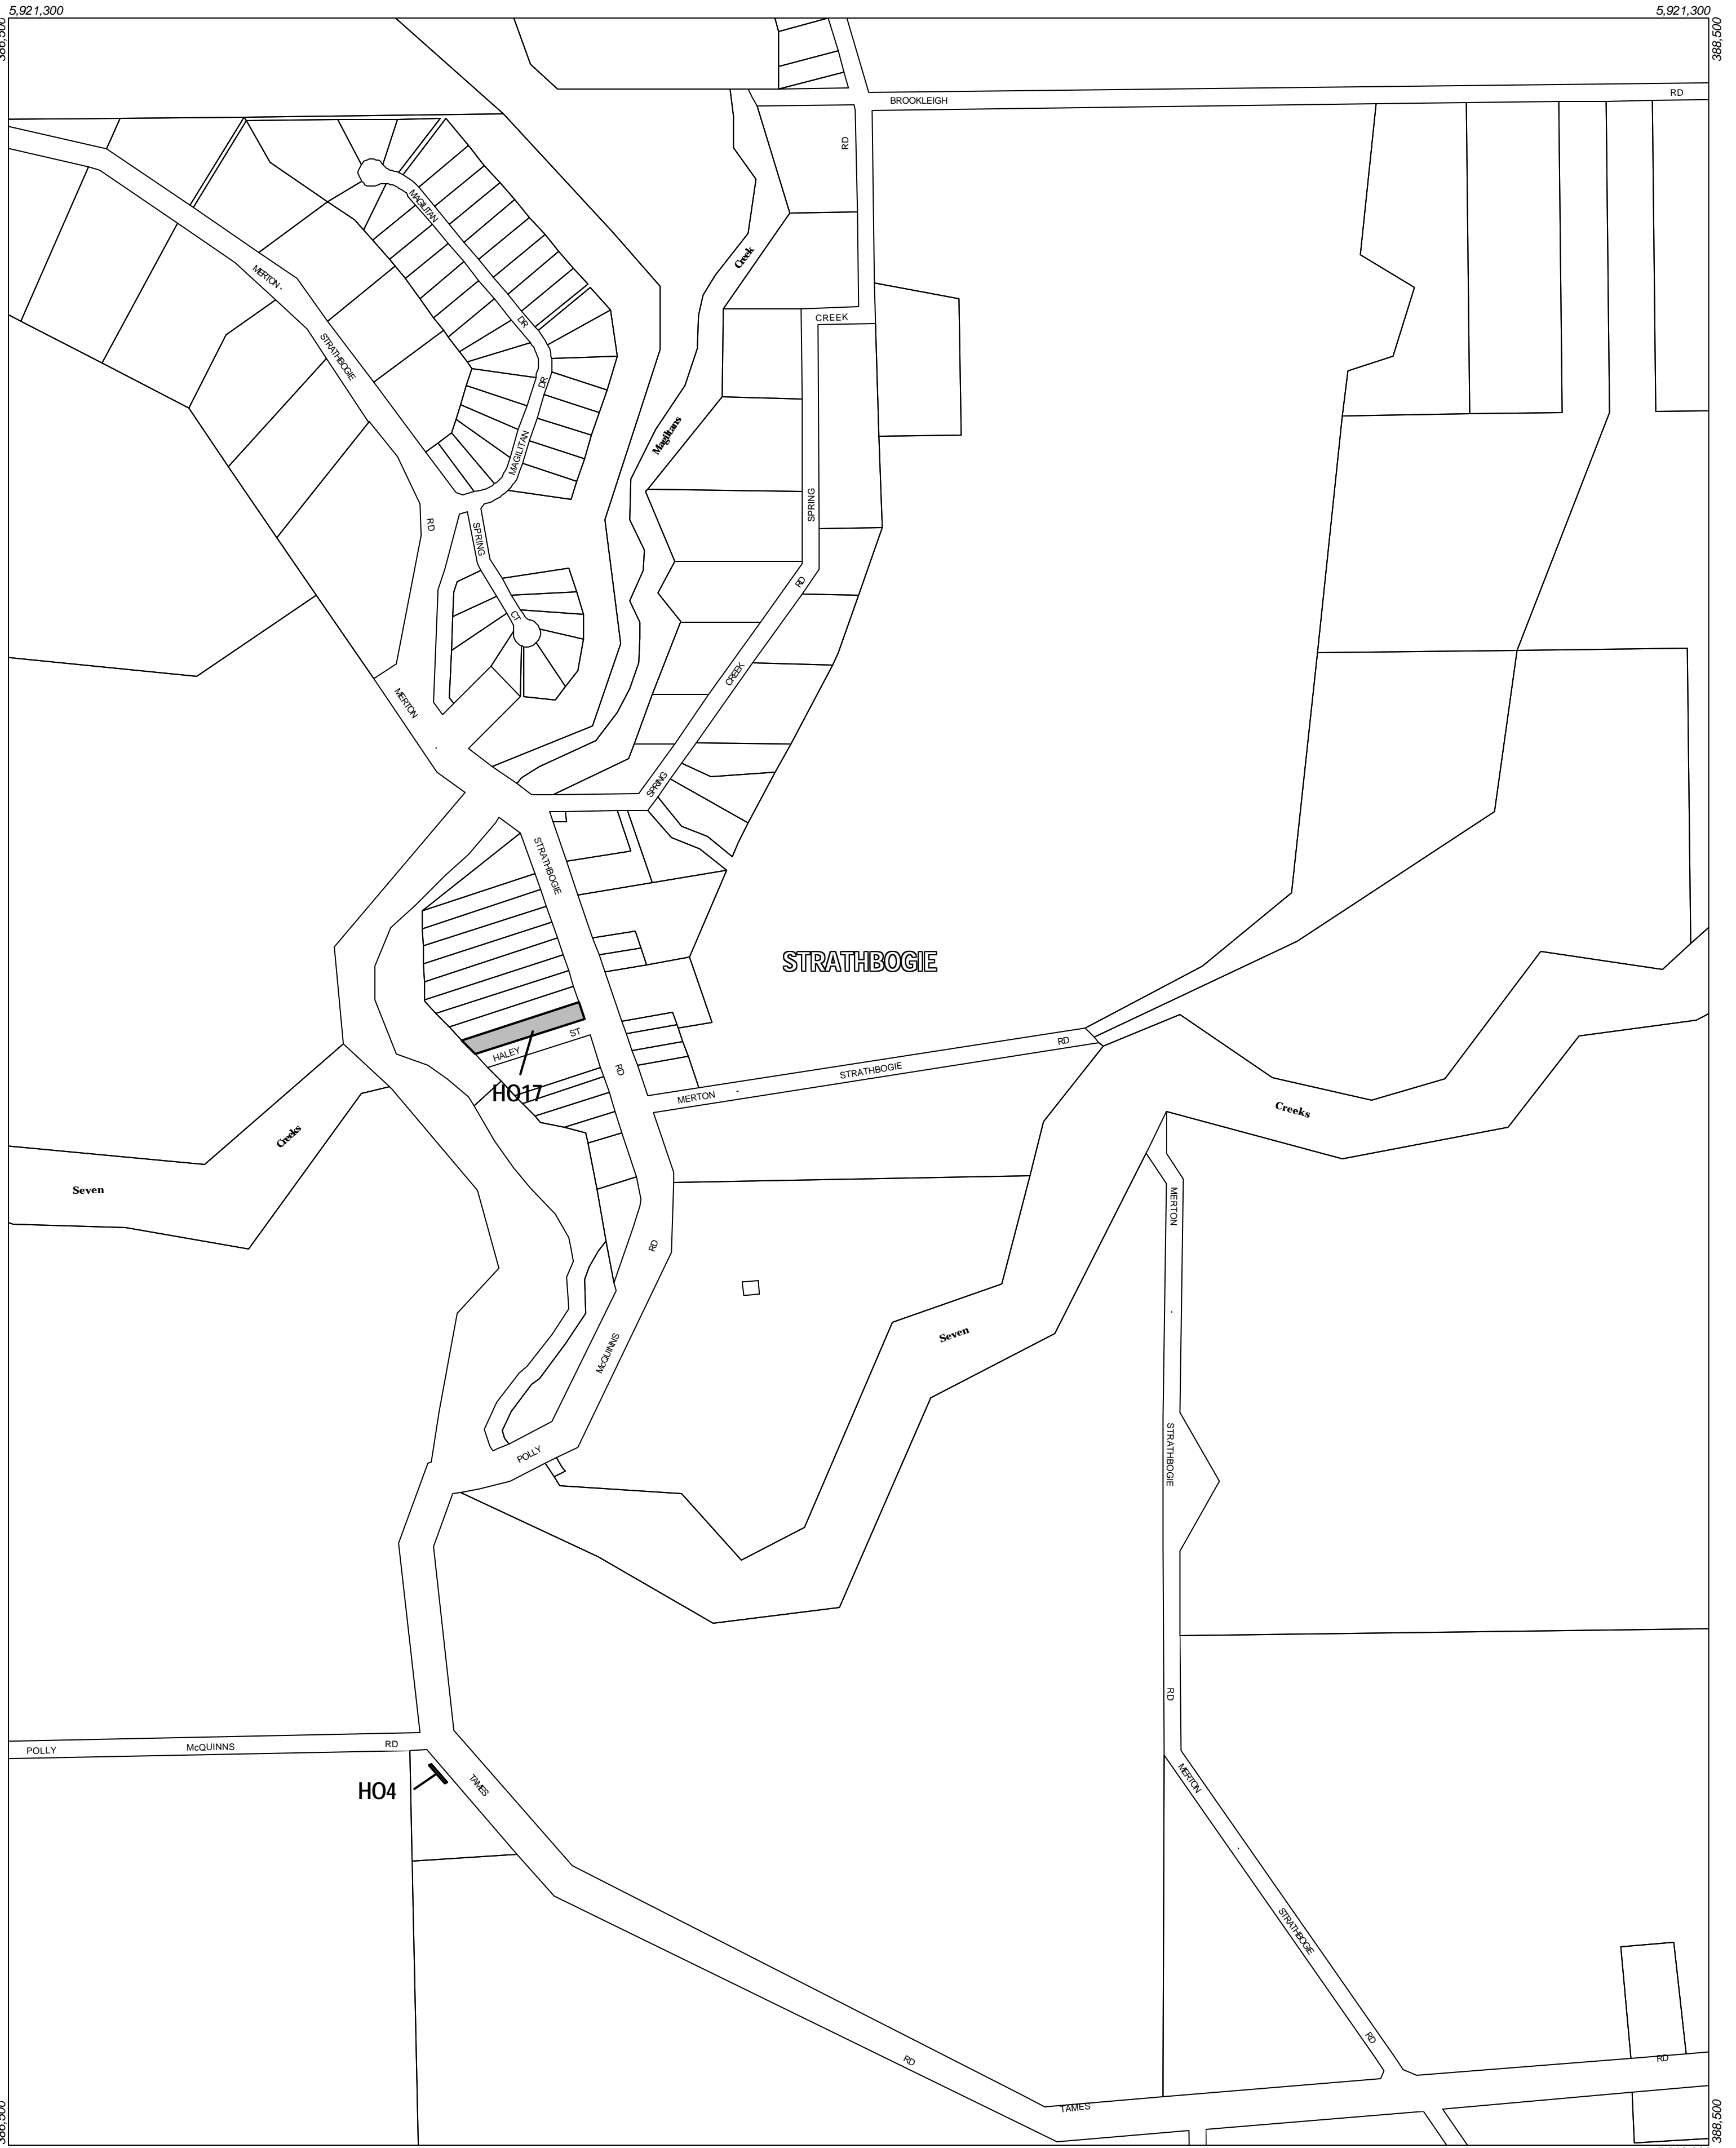

STRATHBOGIE PLANNING SCHEME - LOCAL PROVISION

Overlays

HO Heritage Overlay

100 200 300 400 500 m

AUSTRALIAN MAP GRID ZONE 55

INDEX TO ADJOINING METRIC SERIES MAP

Printed: 19/6/2003

Victoria The Place To Be