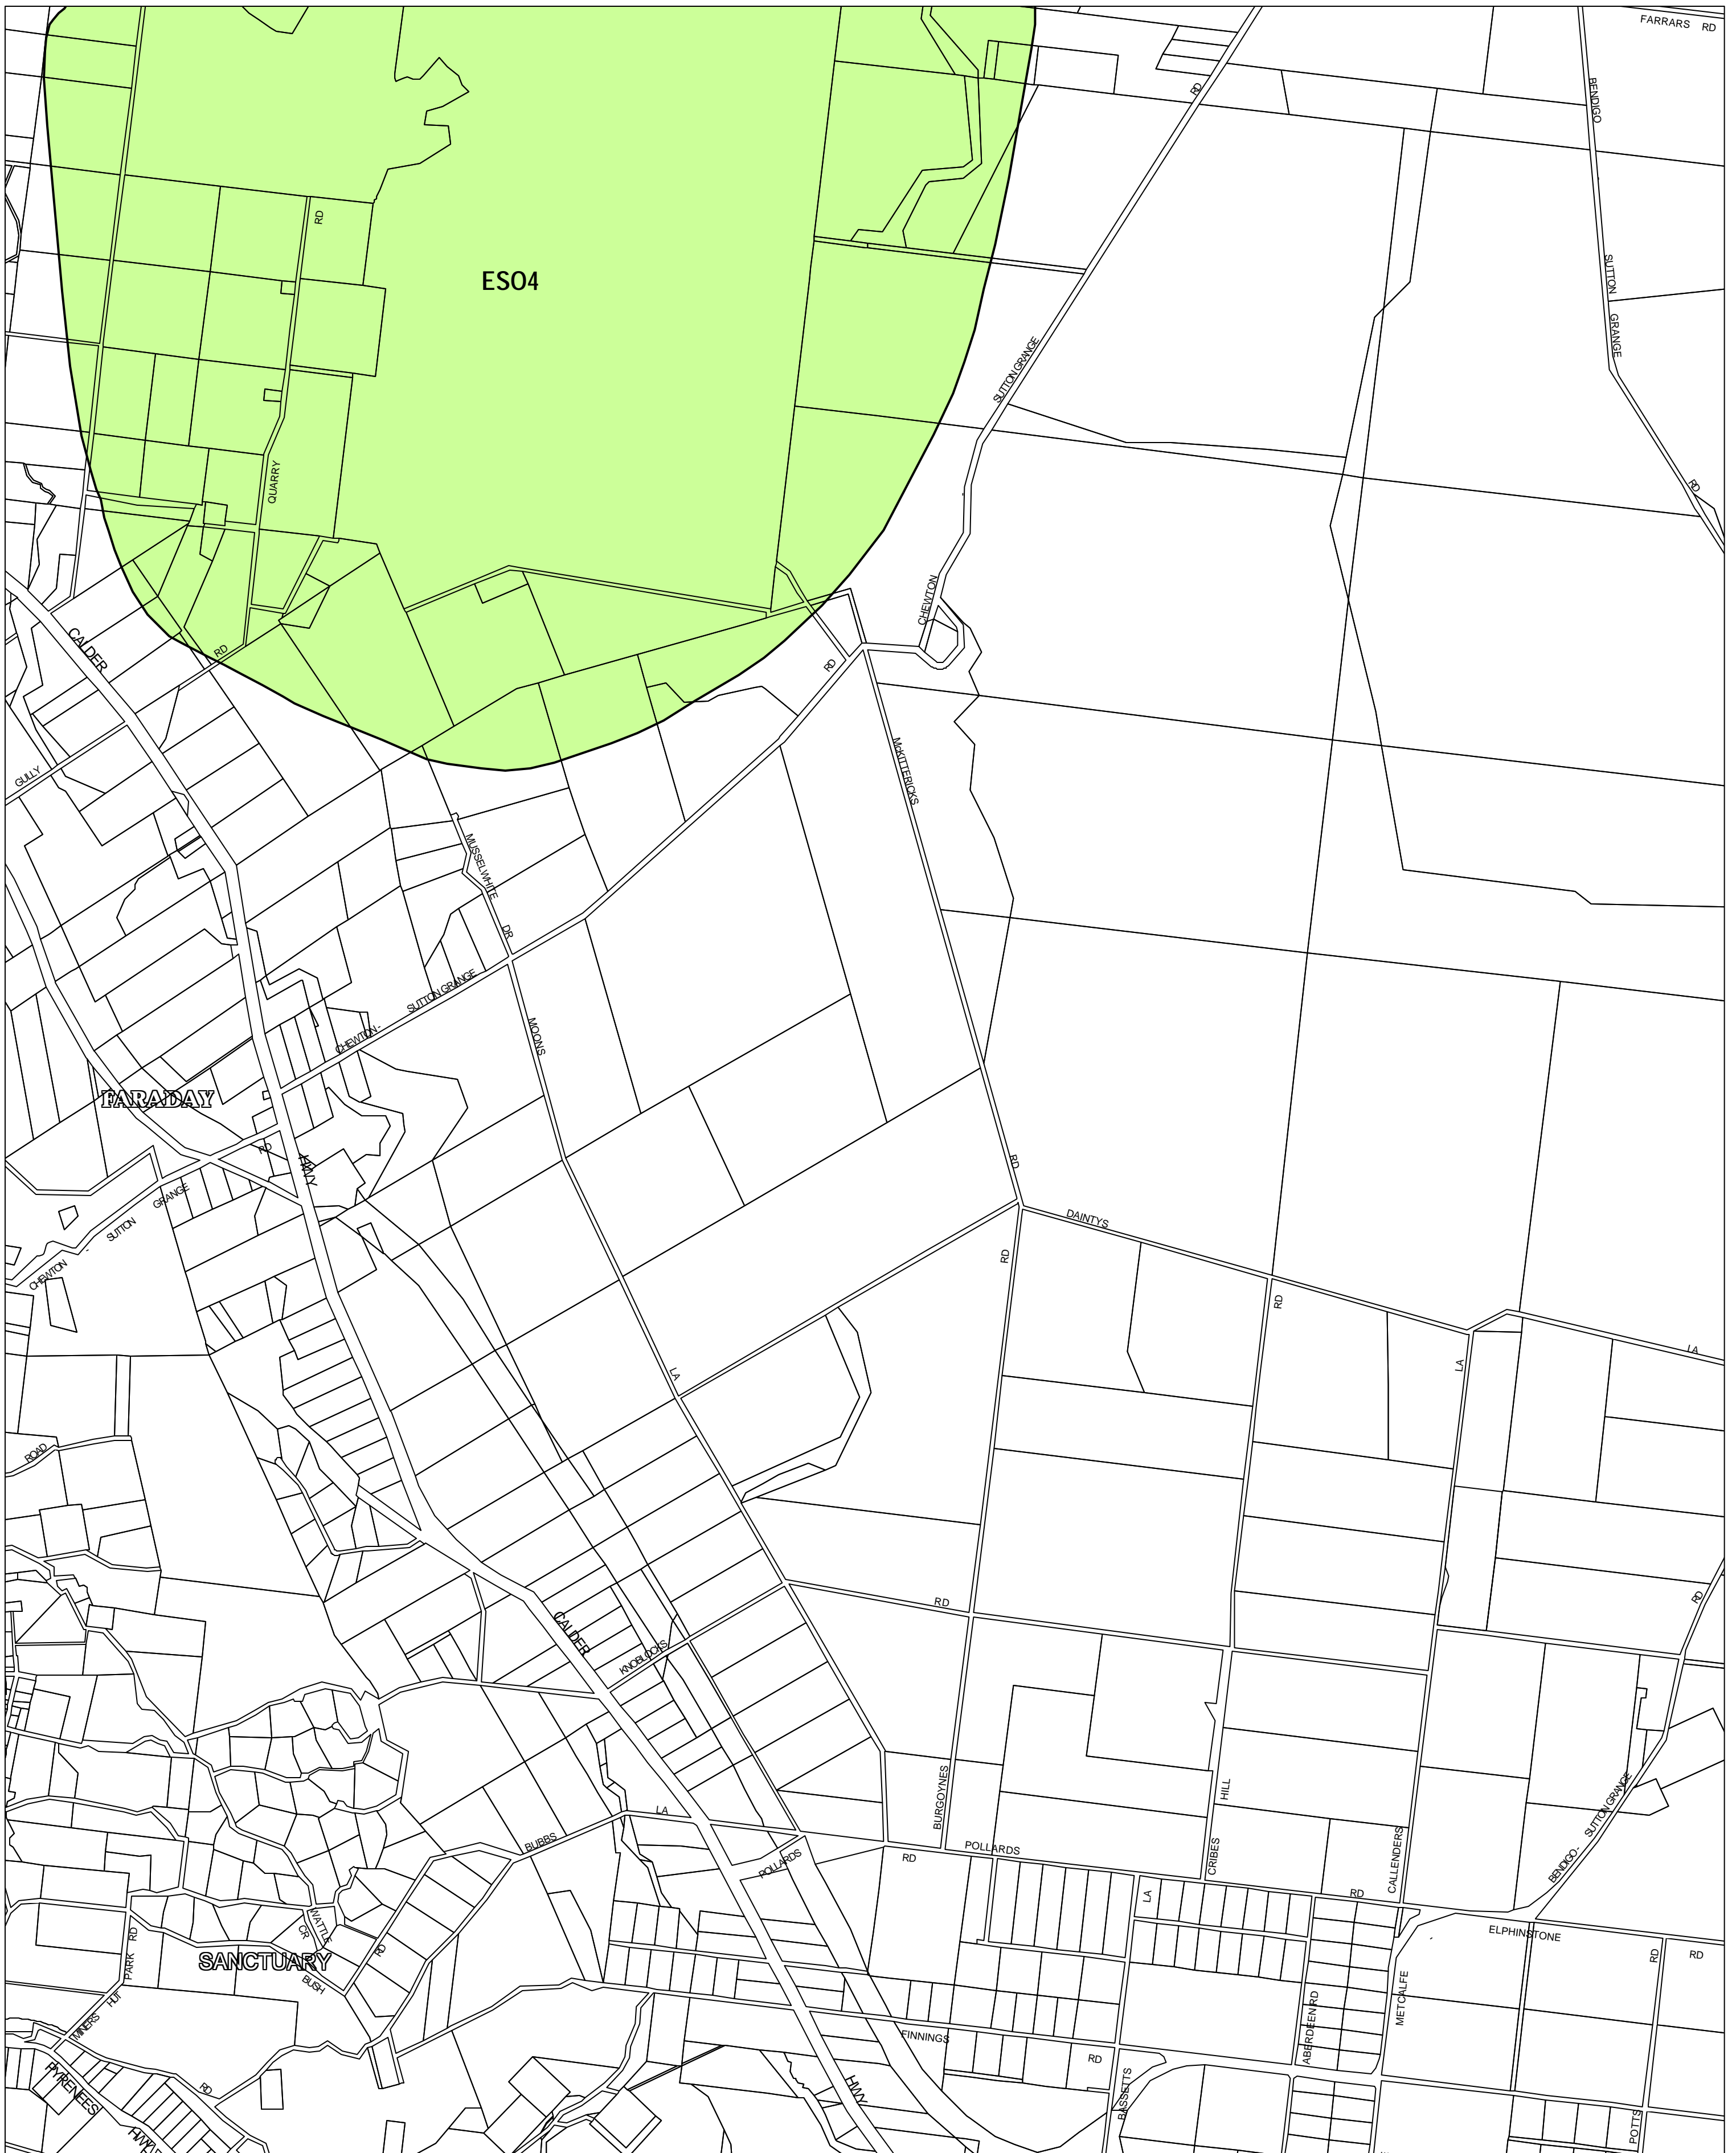

MOUNT ALEXANDER PLANNING SCHEME - LOCAL PROVISION

Overlays

- ES04 Environmental Significance Overlay - Schedule 4

AUSTRALIAN MAP GRID ZONE 55

Printed: 3/10/2007