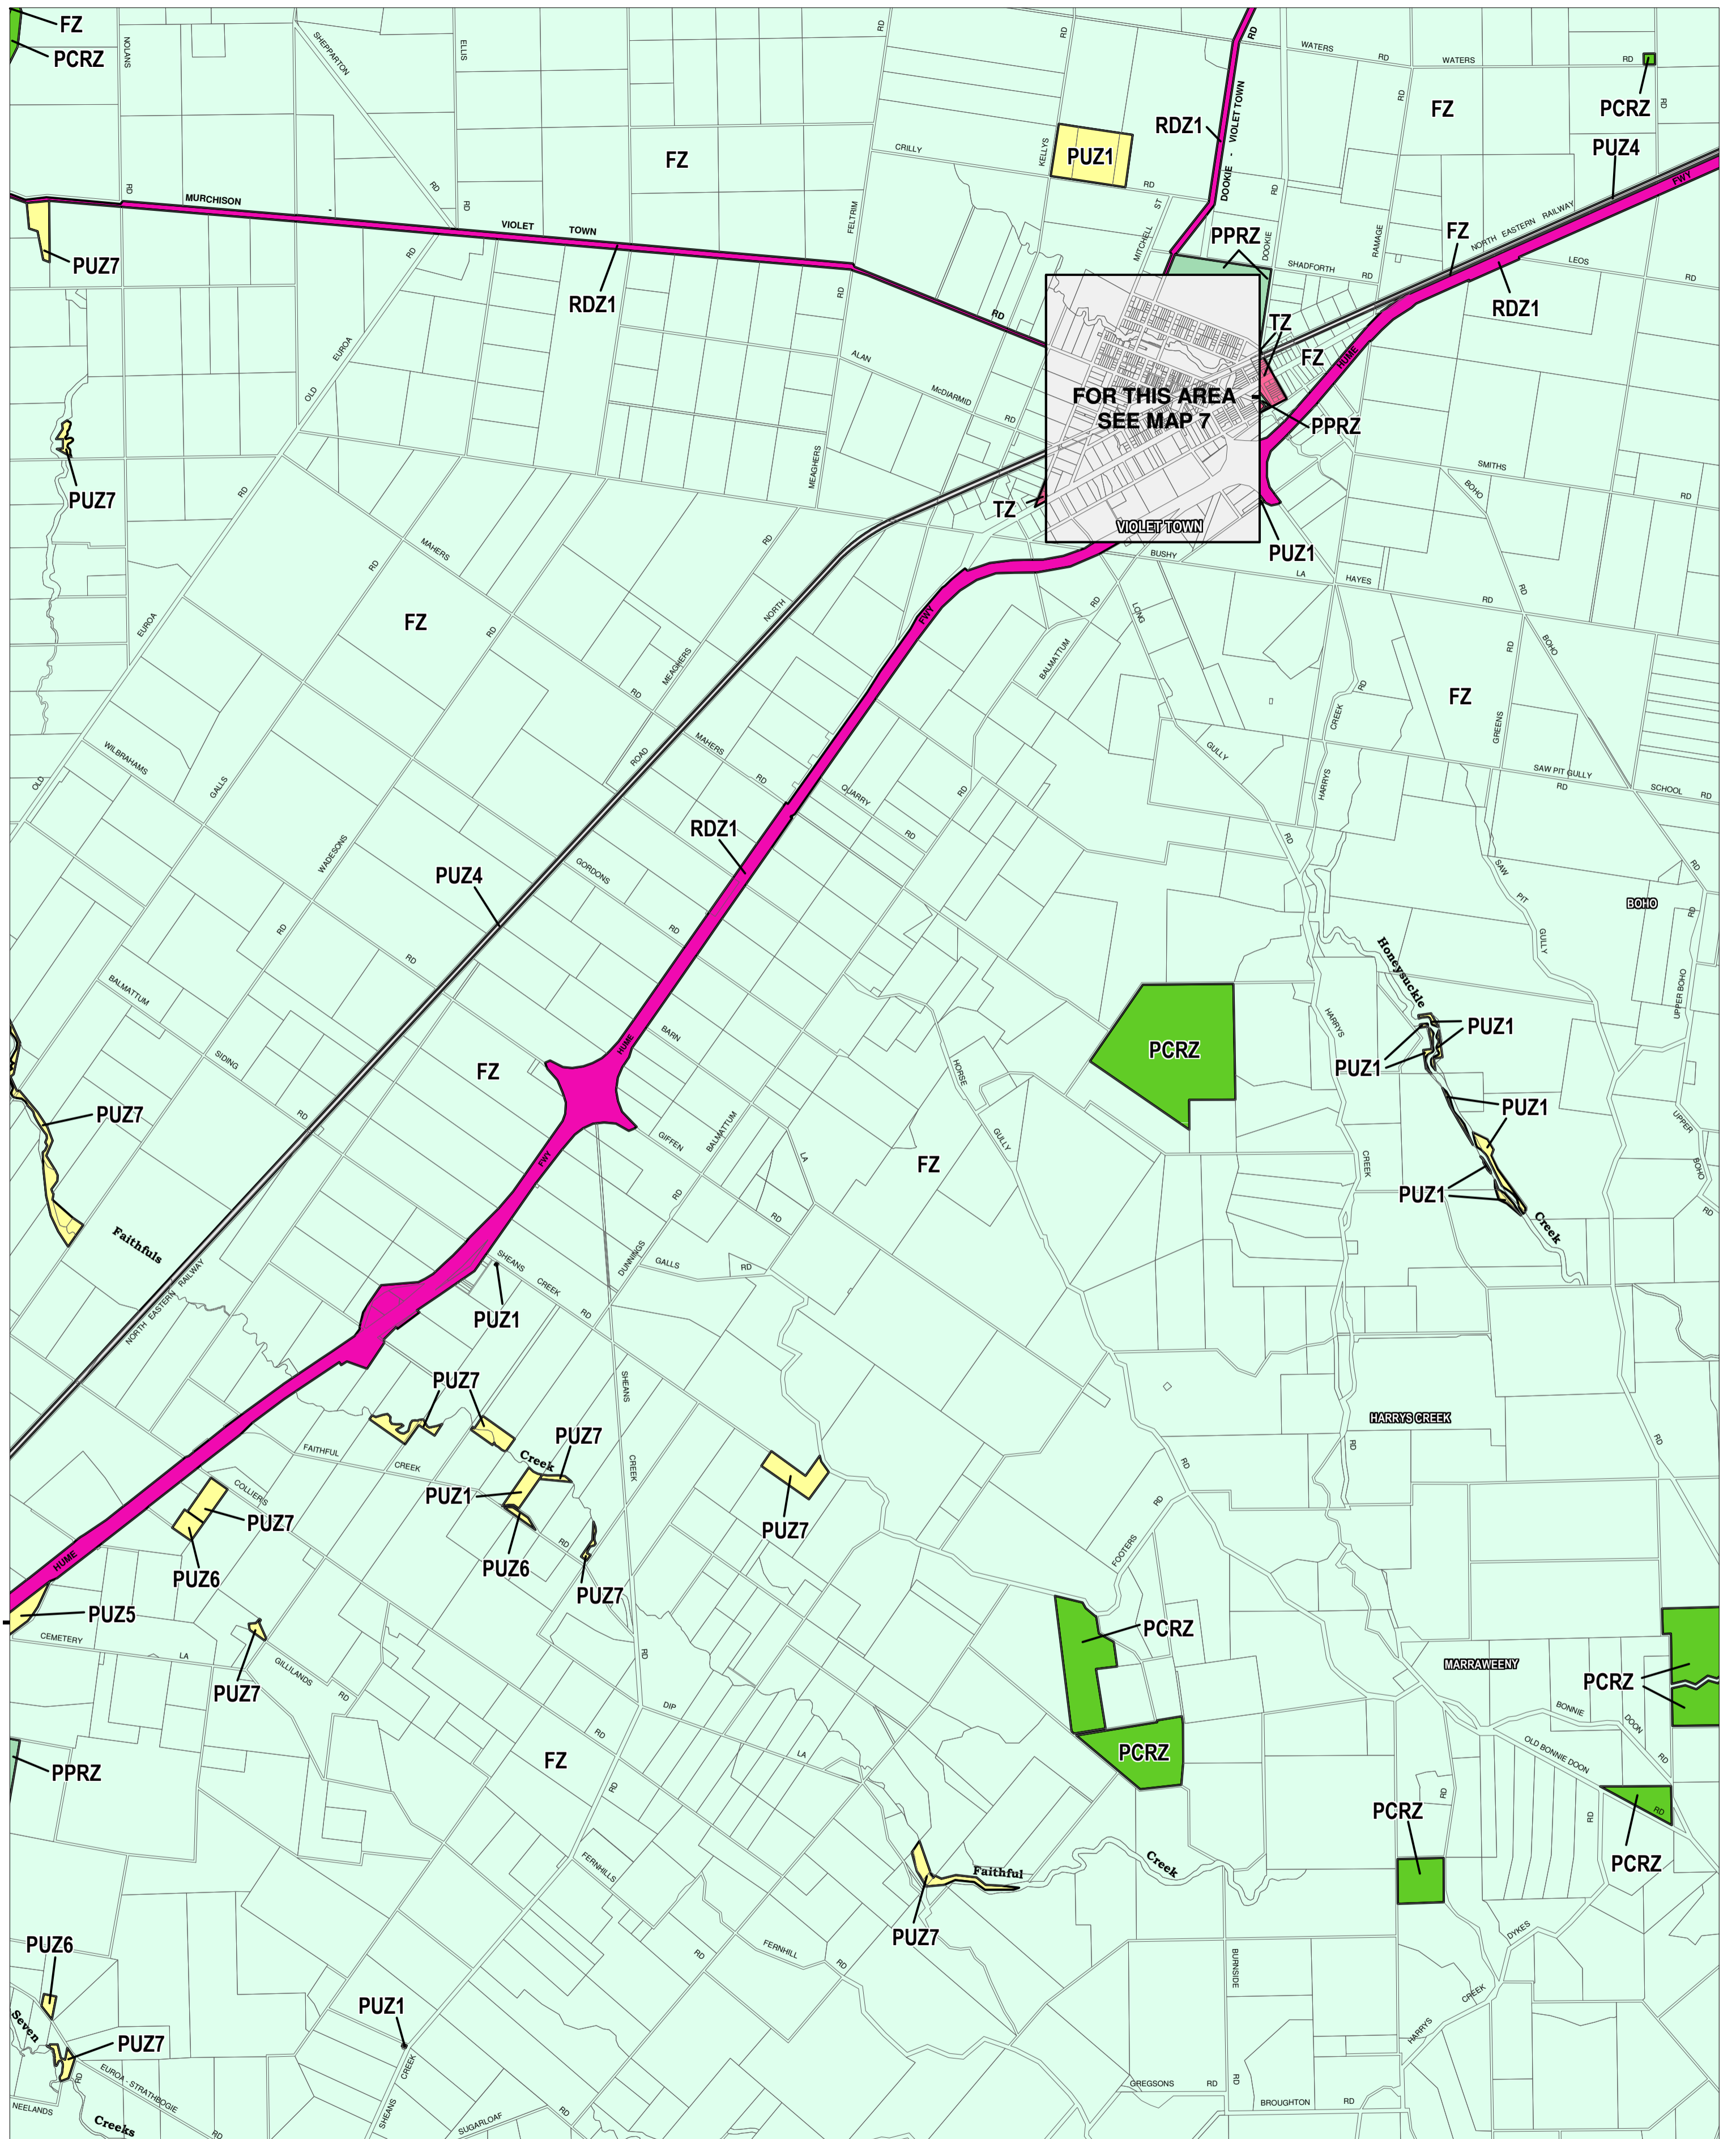

STRATHBOGIE PLANNING SCHEME - LOCAL PROVISION

Public Land		Public Use Zone - Transport	
PCRZ	Public Conservation And Resource Zone	PUZ4	Public Use Zone - Transport
PPRZ	Public Park And Recreation Zone	RDZ1	Road Zone - Category 1
PUZ5	Public Use Zone - Cemetery/crematorium	TZ	Township Zone
PUZ6	Public Use Zone - Local Government	FZ	Farming Zone
PUZ7	Public Use Zone - Other Public Use		
PUZ1	Public Use Zone - Service And Utility		

AUSTRALIAN MAP GRID ZONE 55

Printed: 3/6/2013

AMENDMENT C62

ZONES

MAP No 6