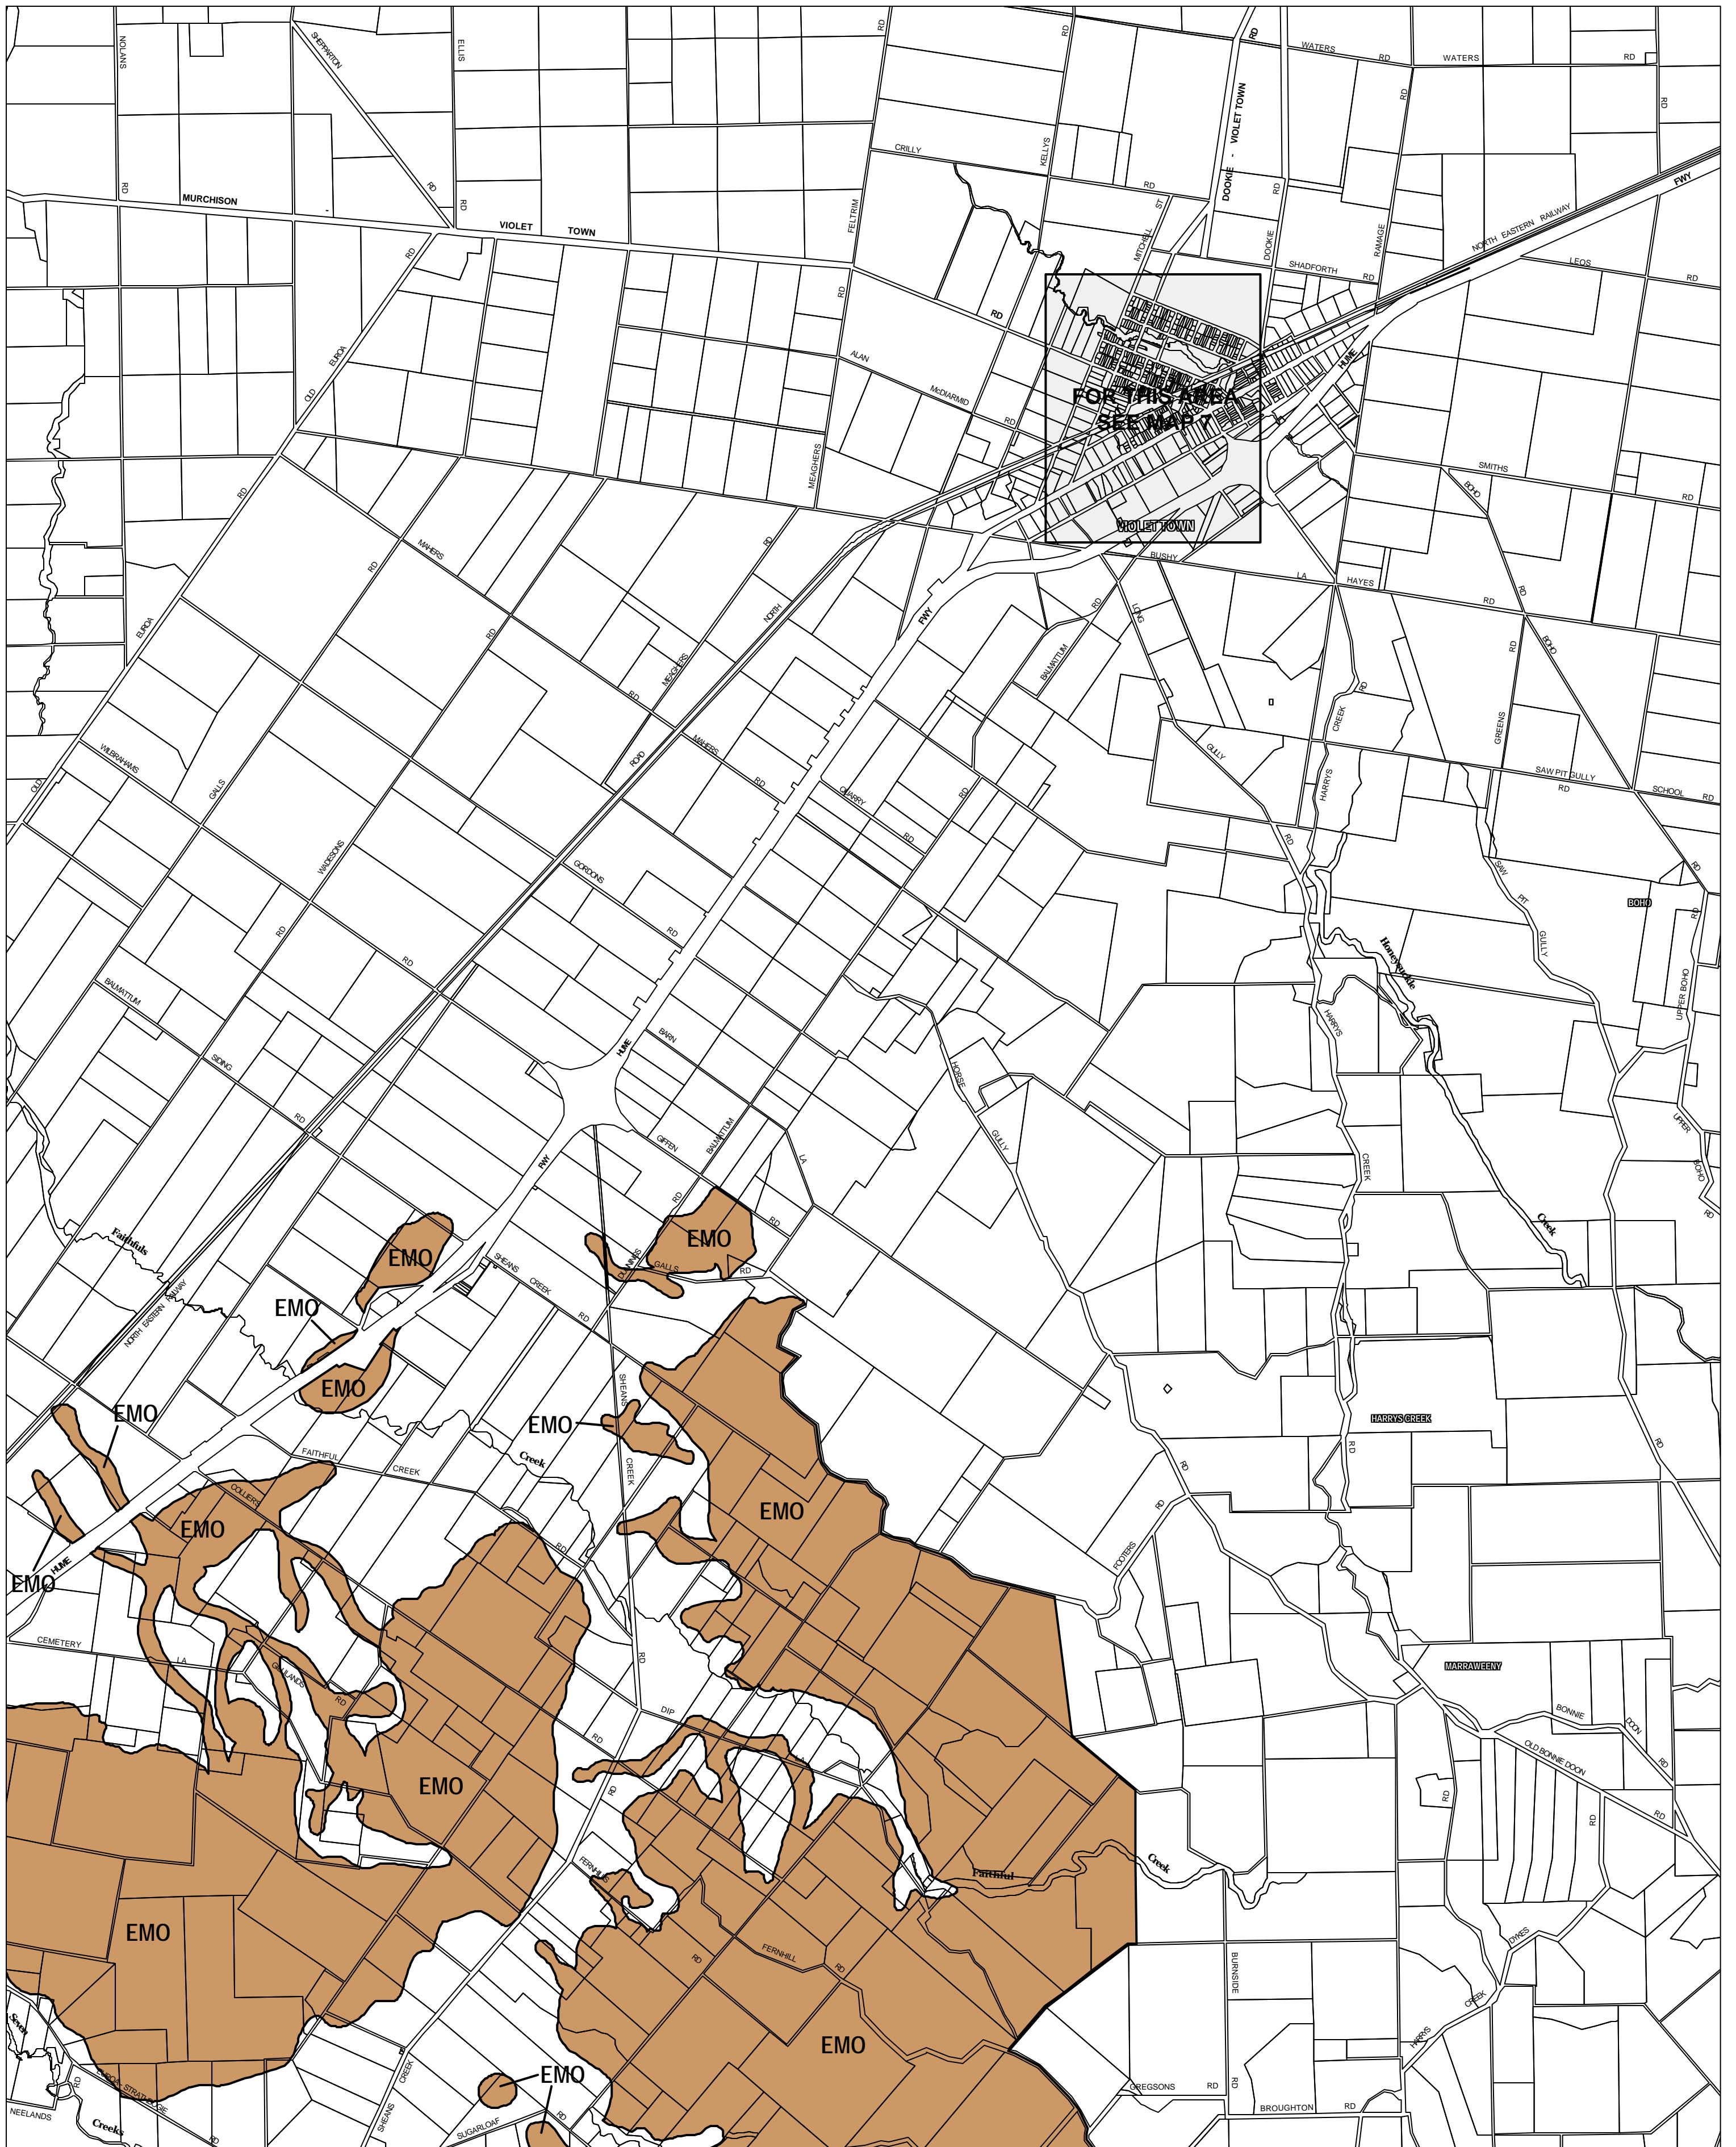

STRATHBOGIE PLANNING SCHEME - LOCAL PROVISION

Overlays
EMO Erosion Management Overlay

AUSTRALIAN MAP GRID ZONE 55

INDEX TO ADJOINING METRIC SERIES MAP

Printed: 12/6/2007