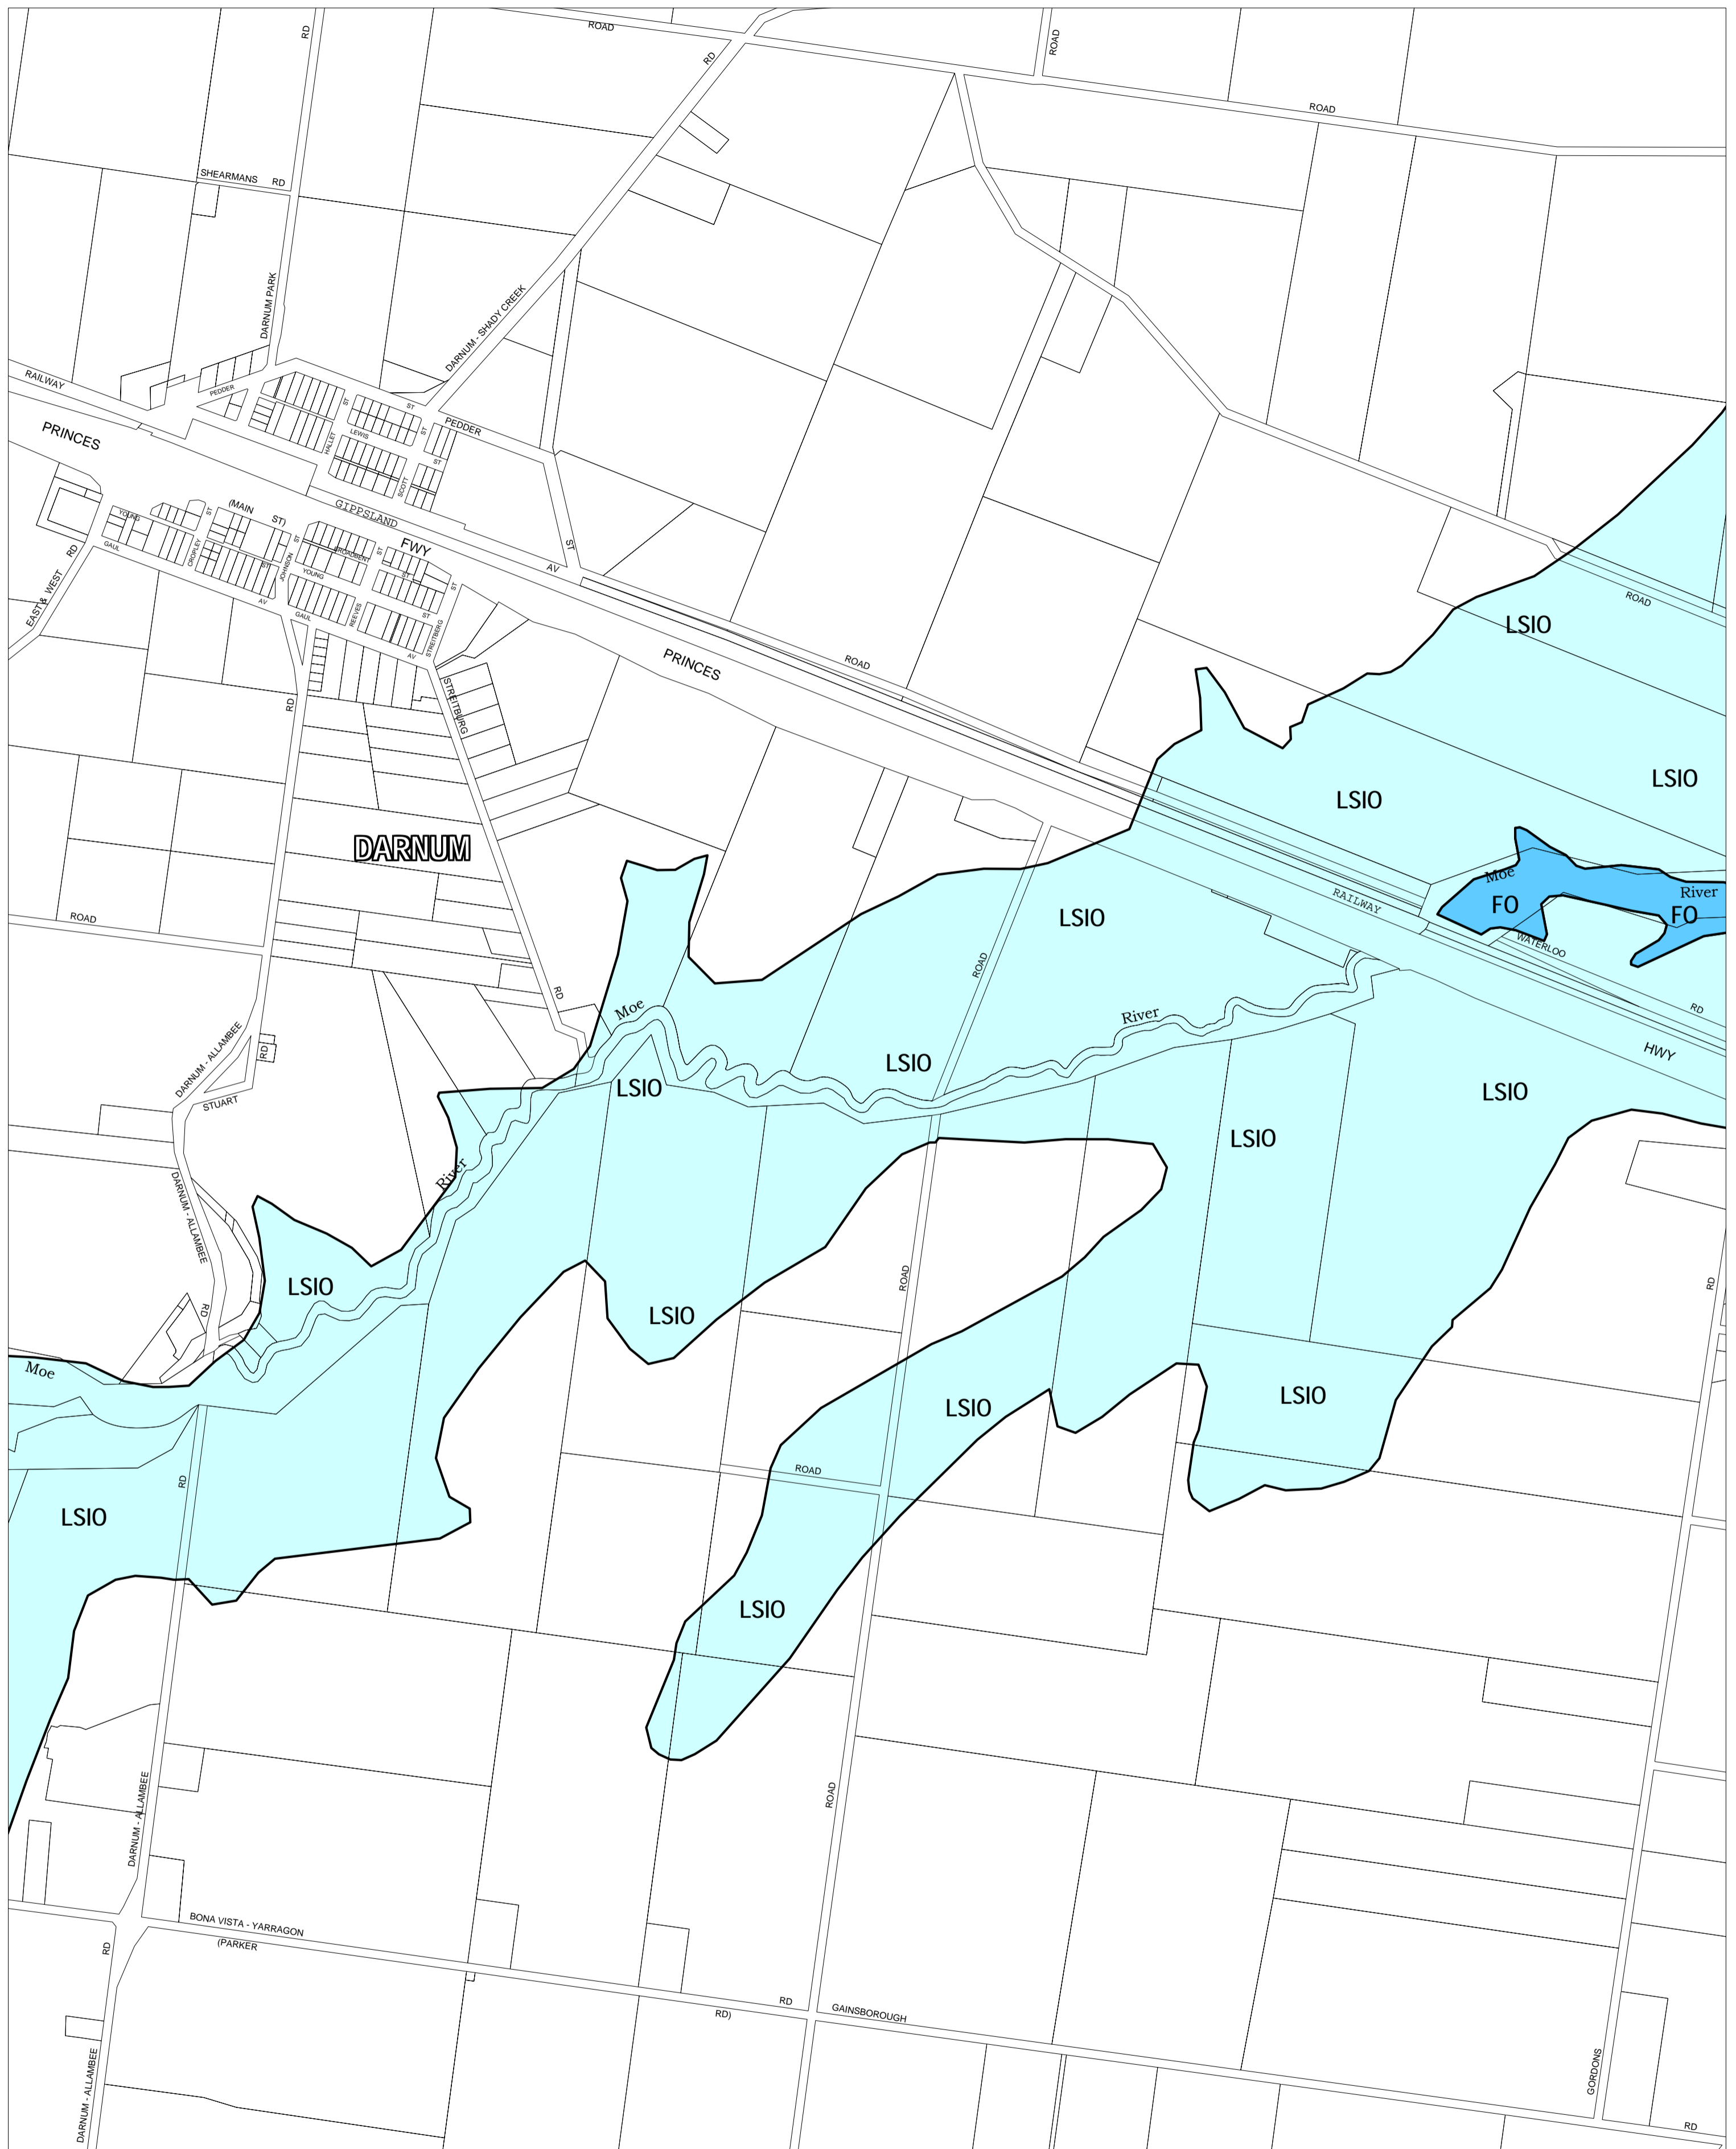

BAW BAW PLANNING SCHEME - LOCAL PROVISION

Overlays

- Floodway Overlay
- Land Subject To Inundation Overlay

Printed: 28/5/2008

AMENDMENT C18