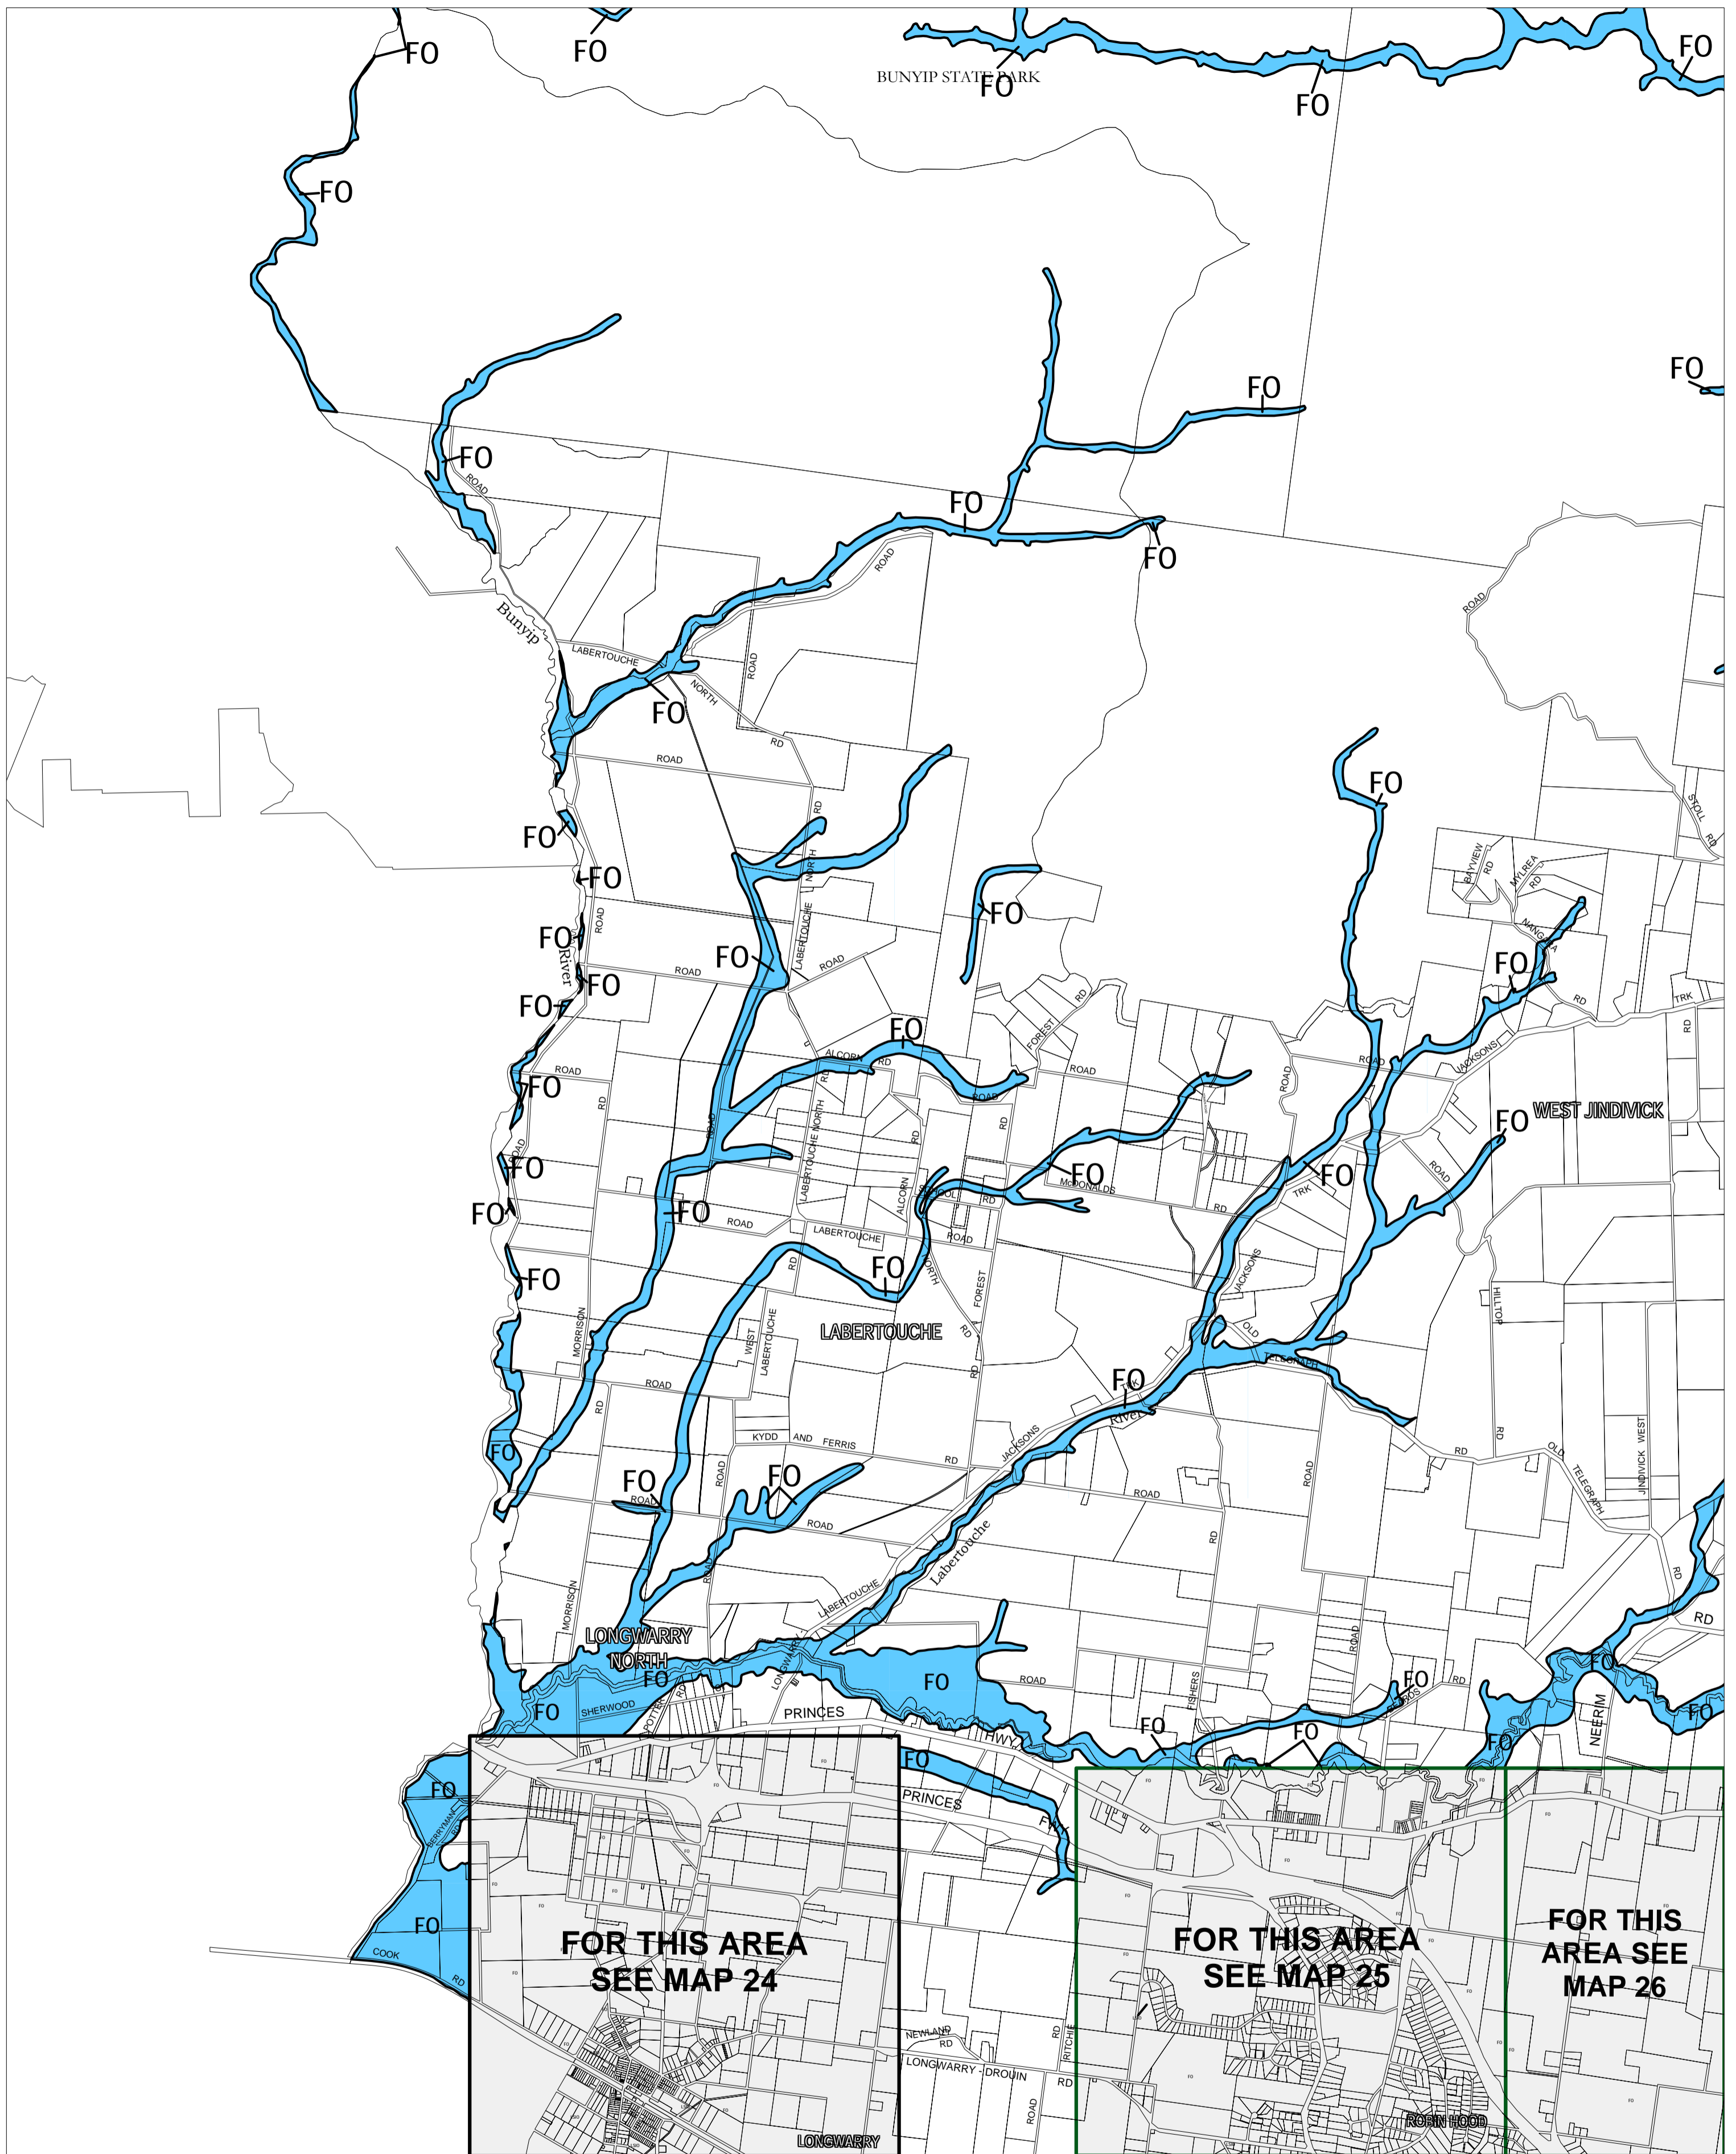

BAW BAW PLANNING SCHEME - LOCAL PROVISION

Overlays
FO Floodway Overlay

AUSTRALIAN MAP GRID ZONE 55

INDEX TO ADJOINING METRIC SERIES MAP

Printed: 27/5/2008

AMENDMENT C18