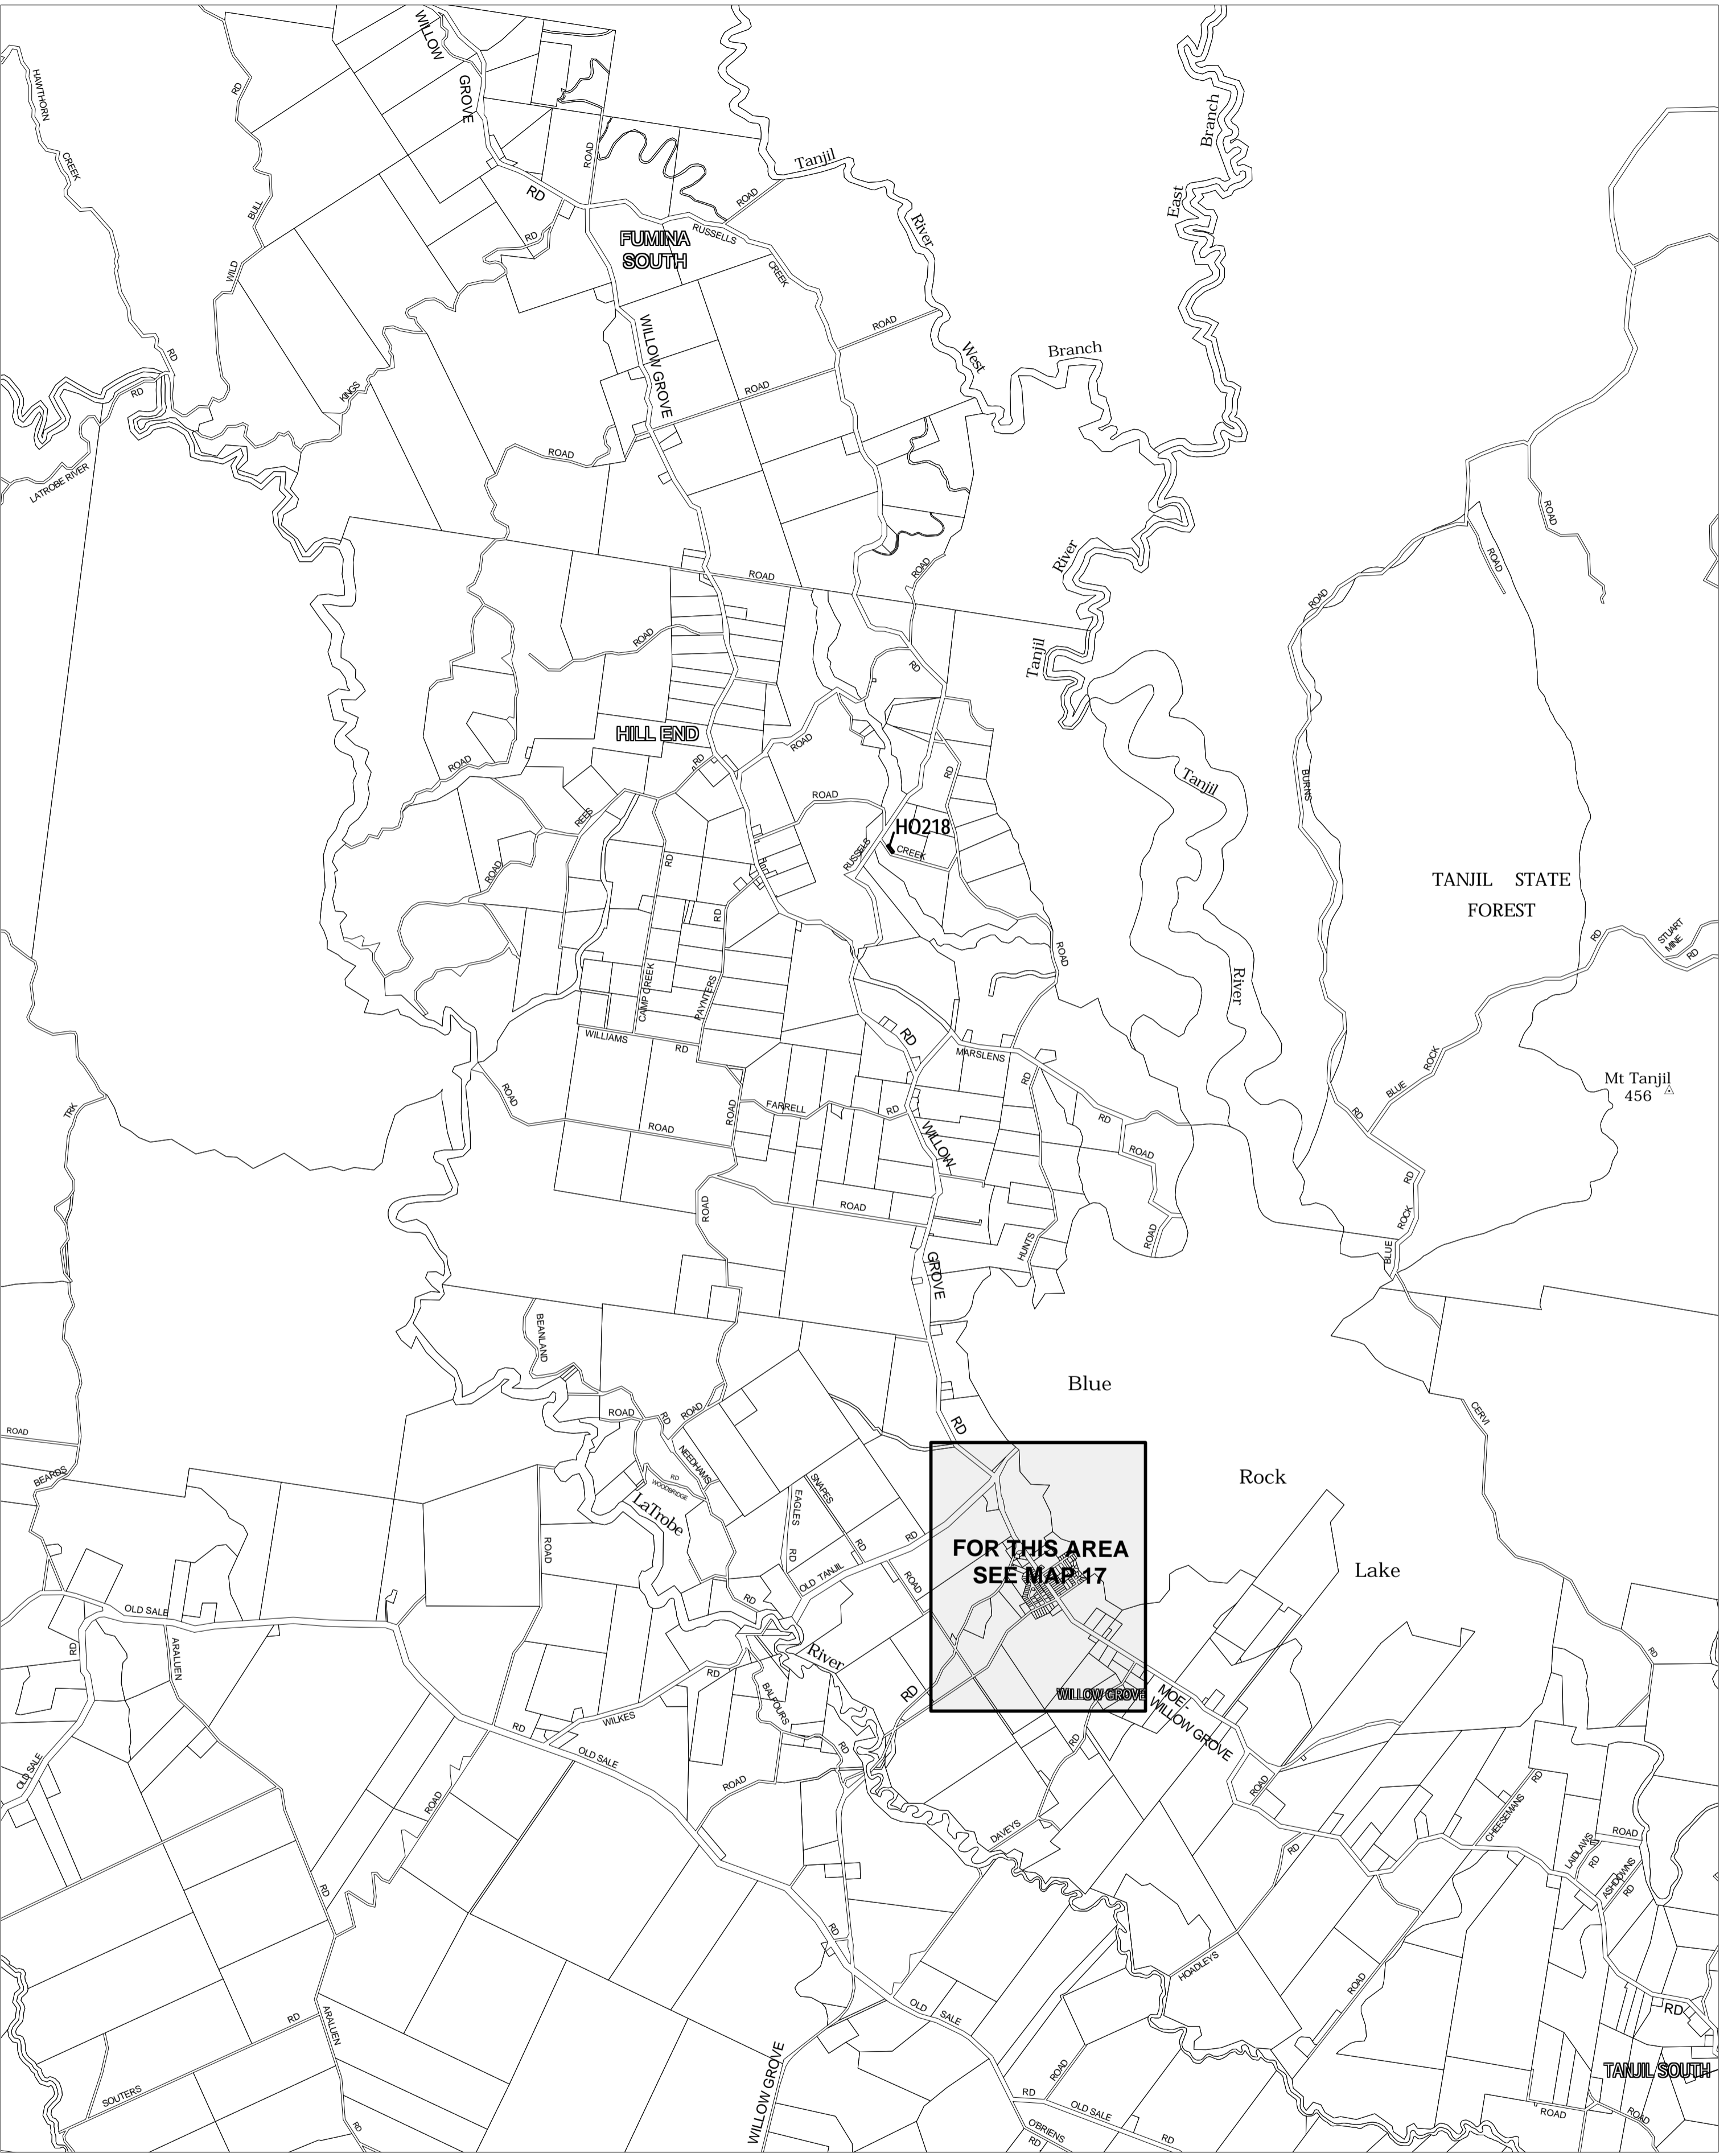

BAW BAW PLANNING SCHEME - LOCAL PROVISION

Overlays

HO Heritage Overlay

Printed: 2017/2007

AMENDMENT C17

HERITAGE OVERLAY

MAP No 16HO