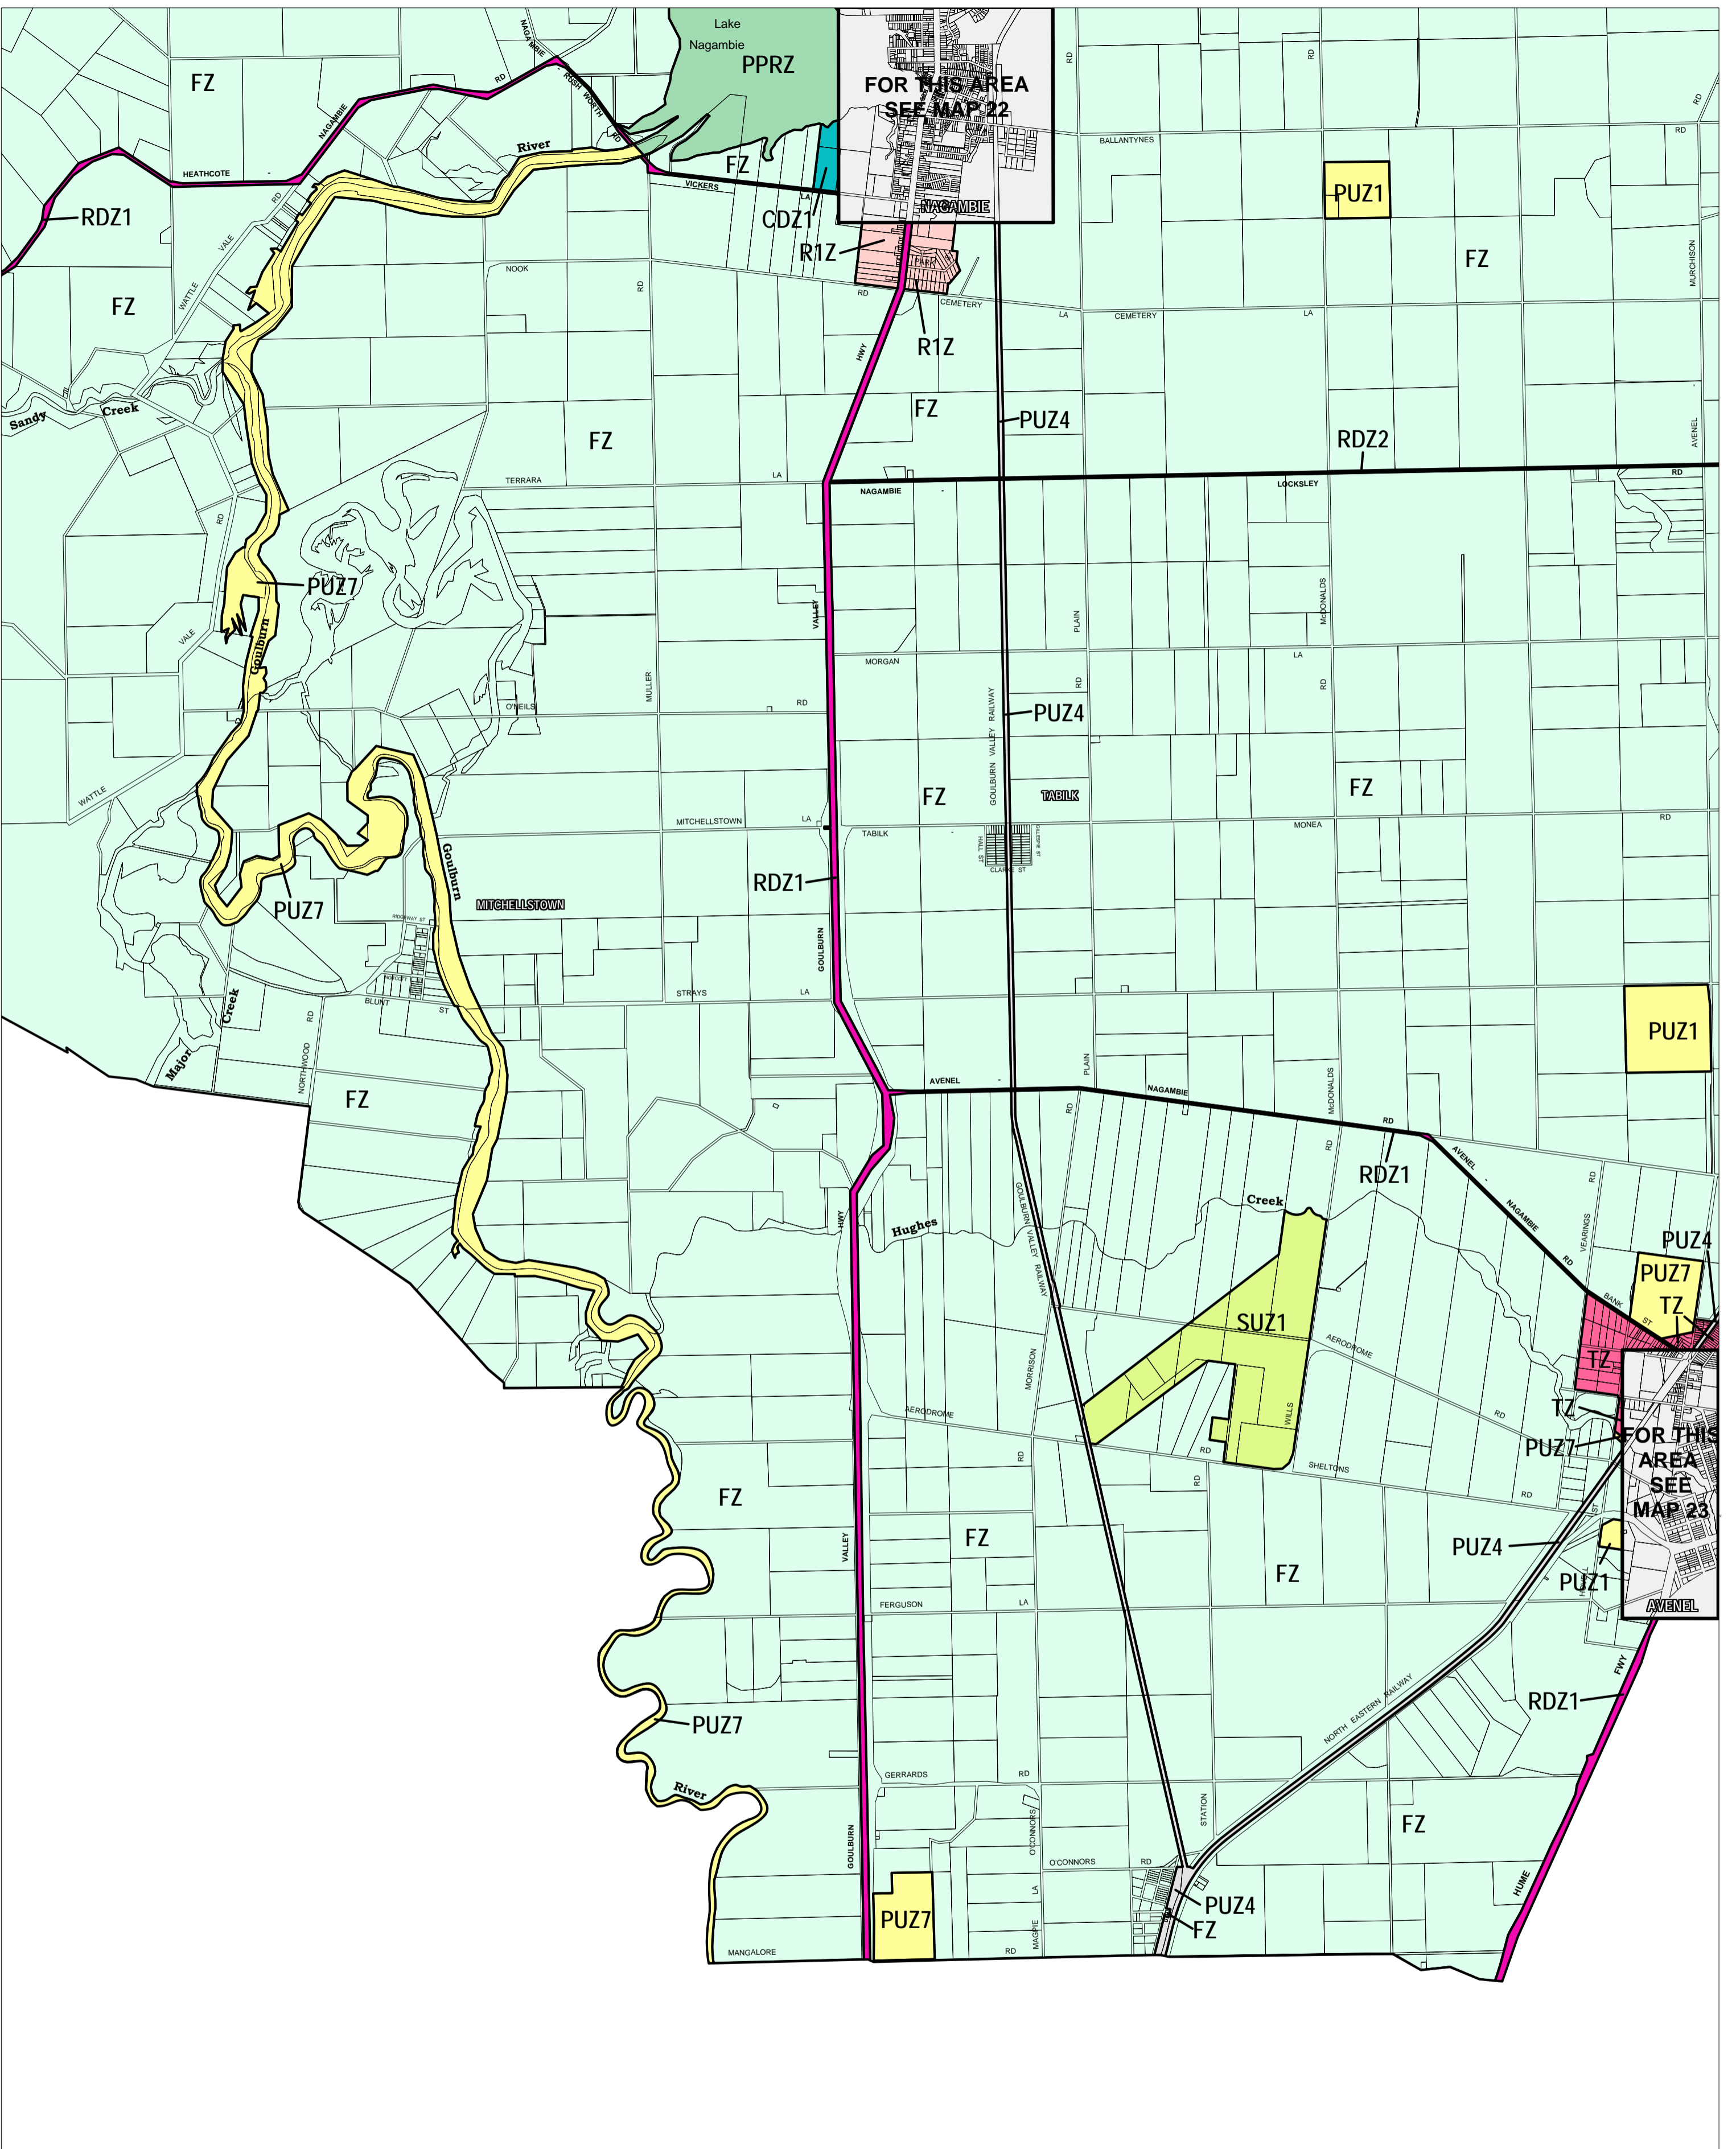

STRATHBOGIE PLANNING SCHEME - LOCAL PROVISION

FOR THIS AREA
SEE MAP 22

FOR THIS AREA
SEE MAP 23

Public Land	Rural	Special Purpose
PPRZ Public Park And Recreation Zone	FZ Farming Zone	CDZ1 Comprehensive Development Zone - Schedule 1
PUZ7 Public Use Zone - Other Public Use		SUZ1 Special Use Zone - Schedule 1
PUZ1 Public Use Zone - Service And Utility		UFZ Urban Floodway Zone
PUZ4 Public Use Zone - Transport		
RDZ1 Road Zone - Category 1		
RDZ2 Road Zone - Category 2		
Residential		
R1Z Residential 1 Zone		
TZ Township Zone		

AUSTRALIAN MAP GRID ZONE 55

Printed: 11/3/2010

AMENDMENT C21