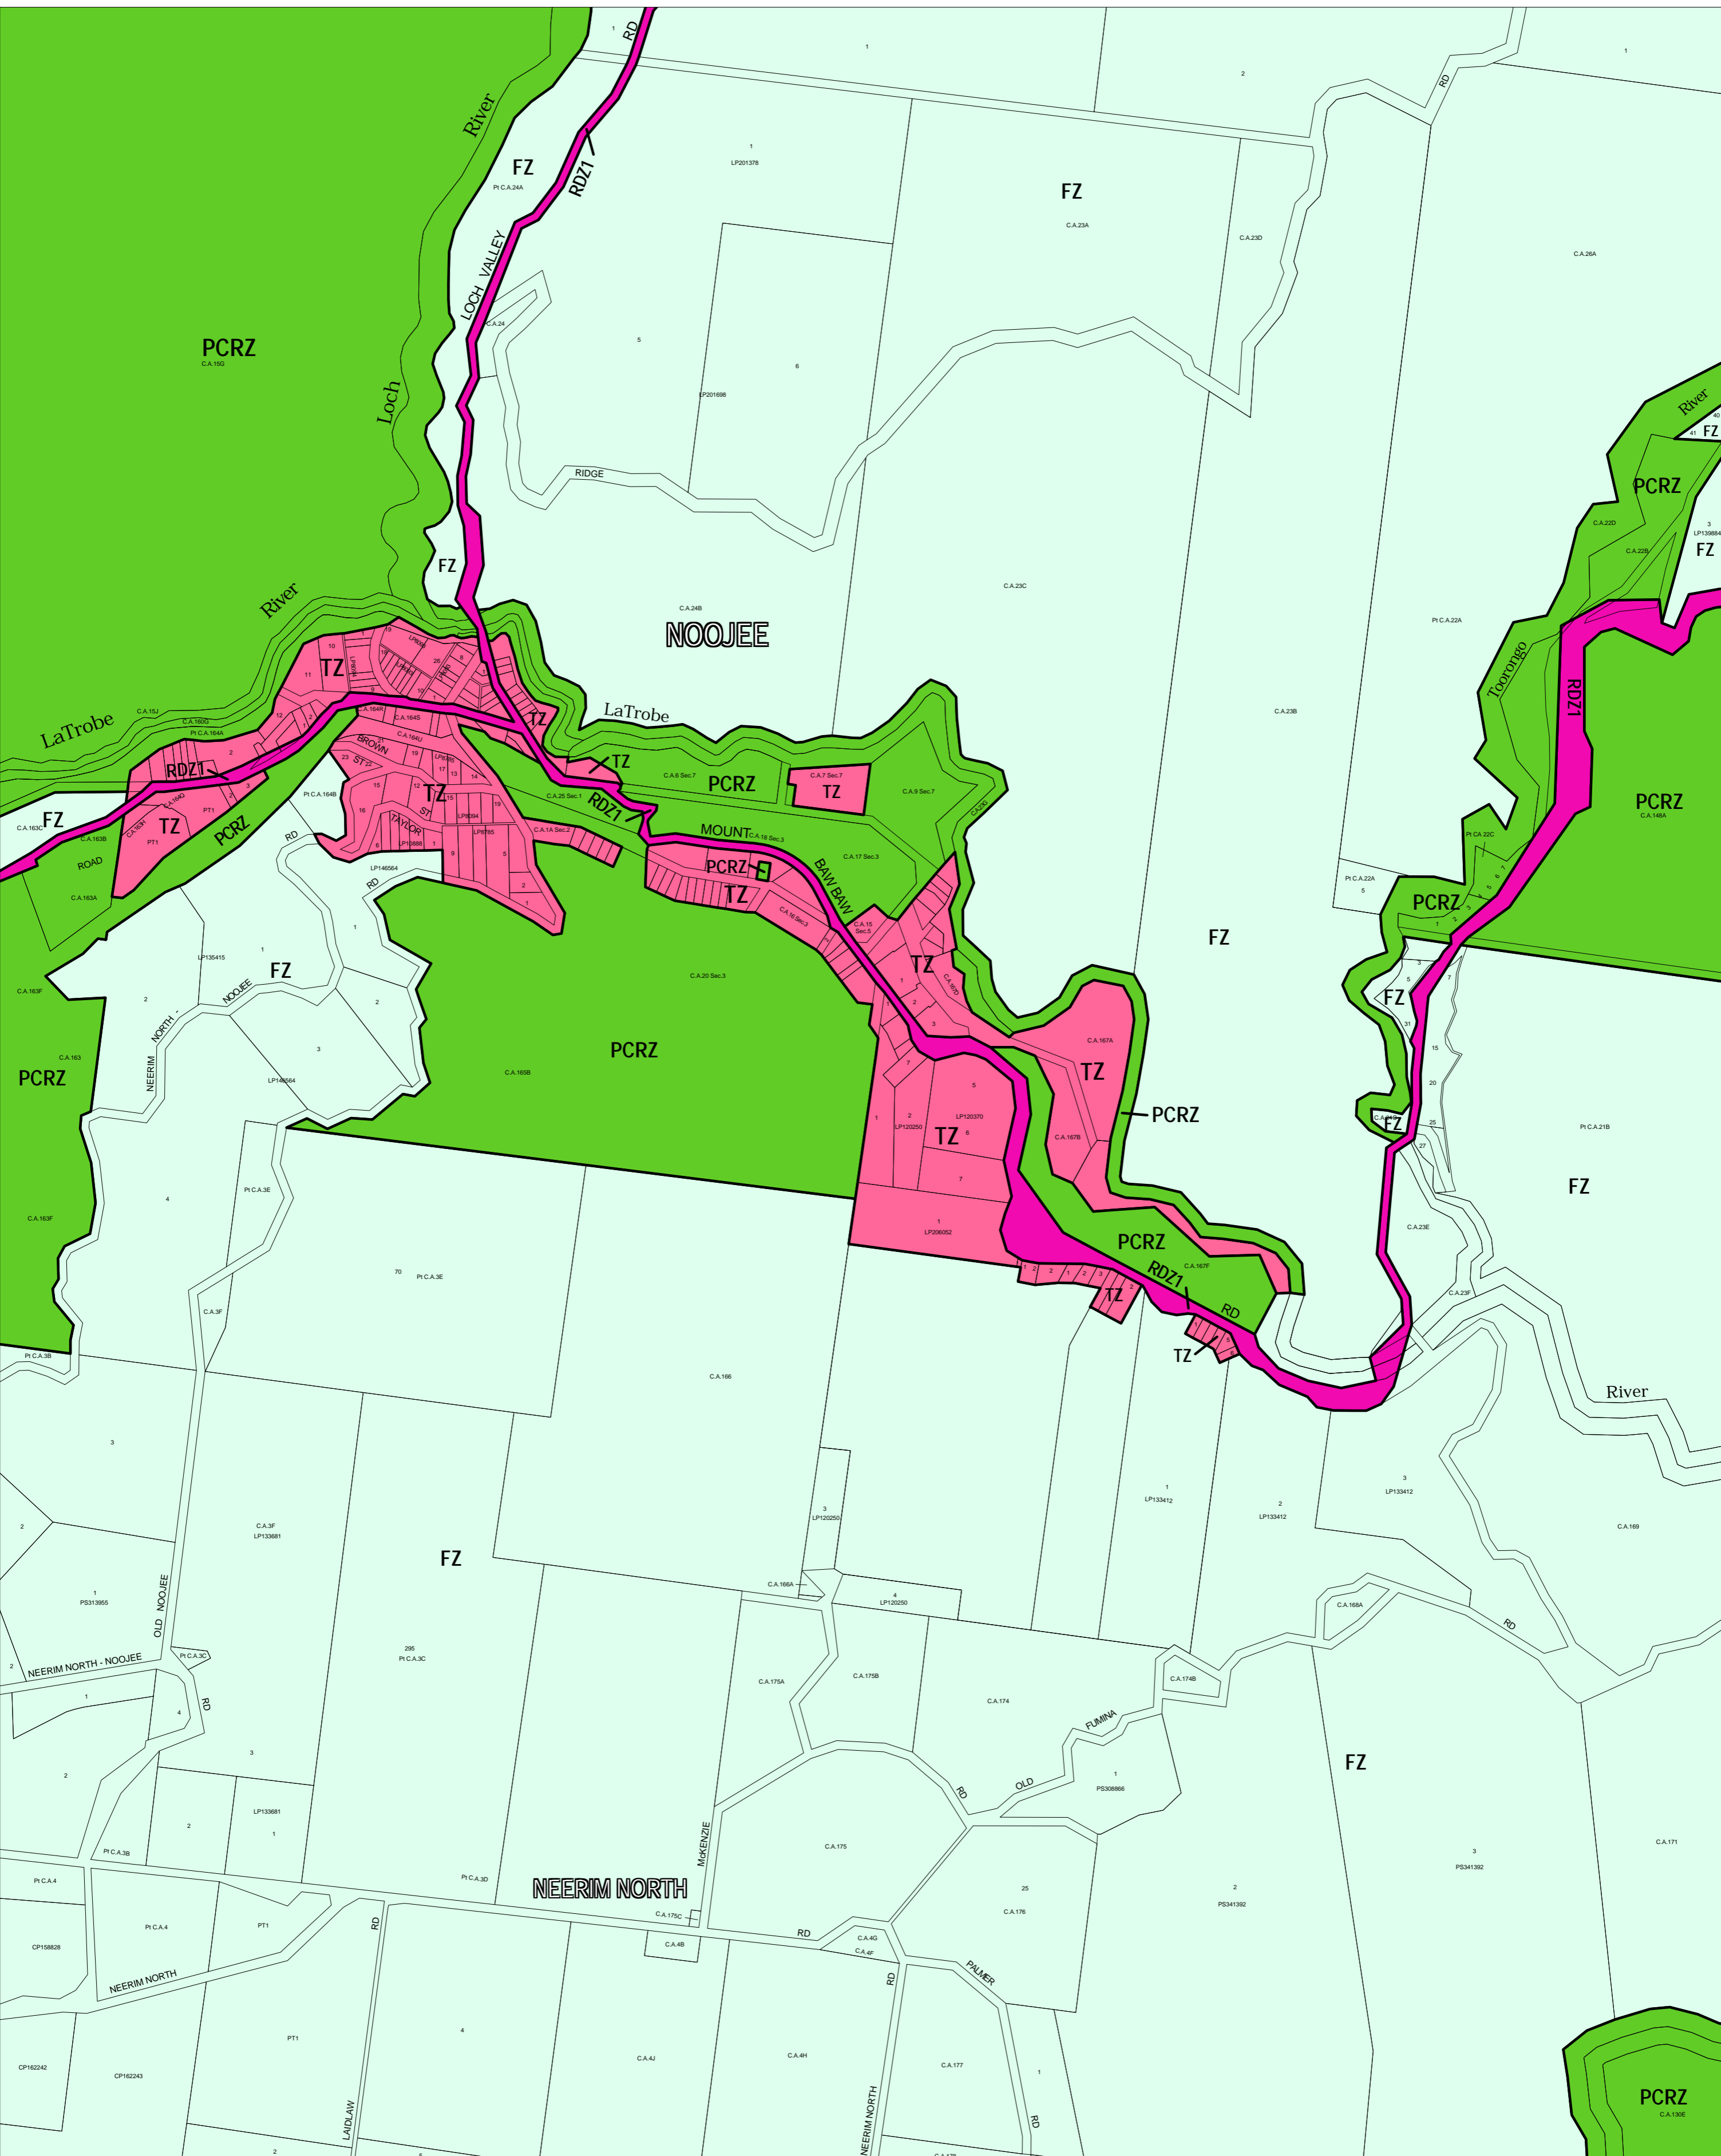

BAW BAW PLANNING SCHEME - LOCAL PROVISION

Public Land	
	Public Conservation And Resource Zone
Residential	
	Township Zone
Rural	
	Farming Zone
	Road Zone Category 1

200 0 200 400 600 800 1000 m
AUSTRALIAN MAP GRID ZONE 55

Amendment C35
Printed: 8/3/2006

Victoria
The Place To Be

INDEX TO ADJOINING METRIC SERIES MAP