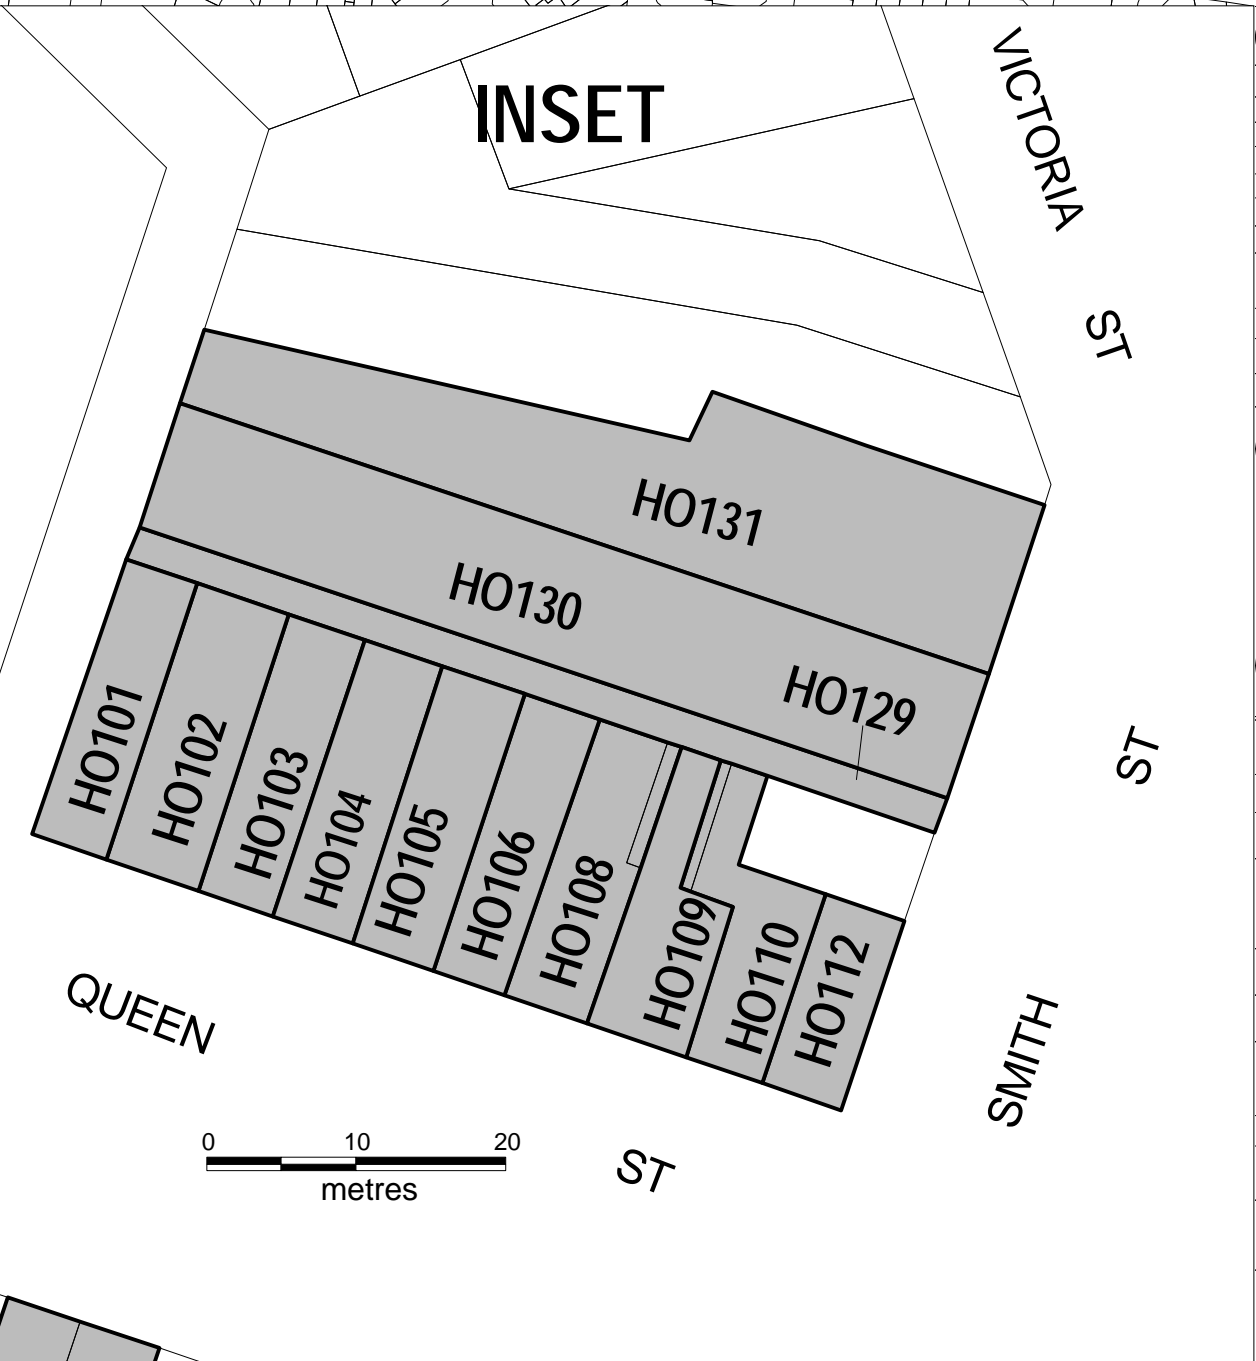

BAW BAW PLANNING SCHEME - LOCAL PROVISION

Overlays

HO Heritage Overlay

100 0 100 200 300 400 500 m

AUSTRALIAN MAP GRID ZONE 55

Amendment C17
Printed: 4/2/2003

INDEX TO ADJOINING METRIC SERIES MAP