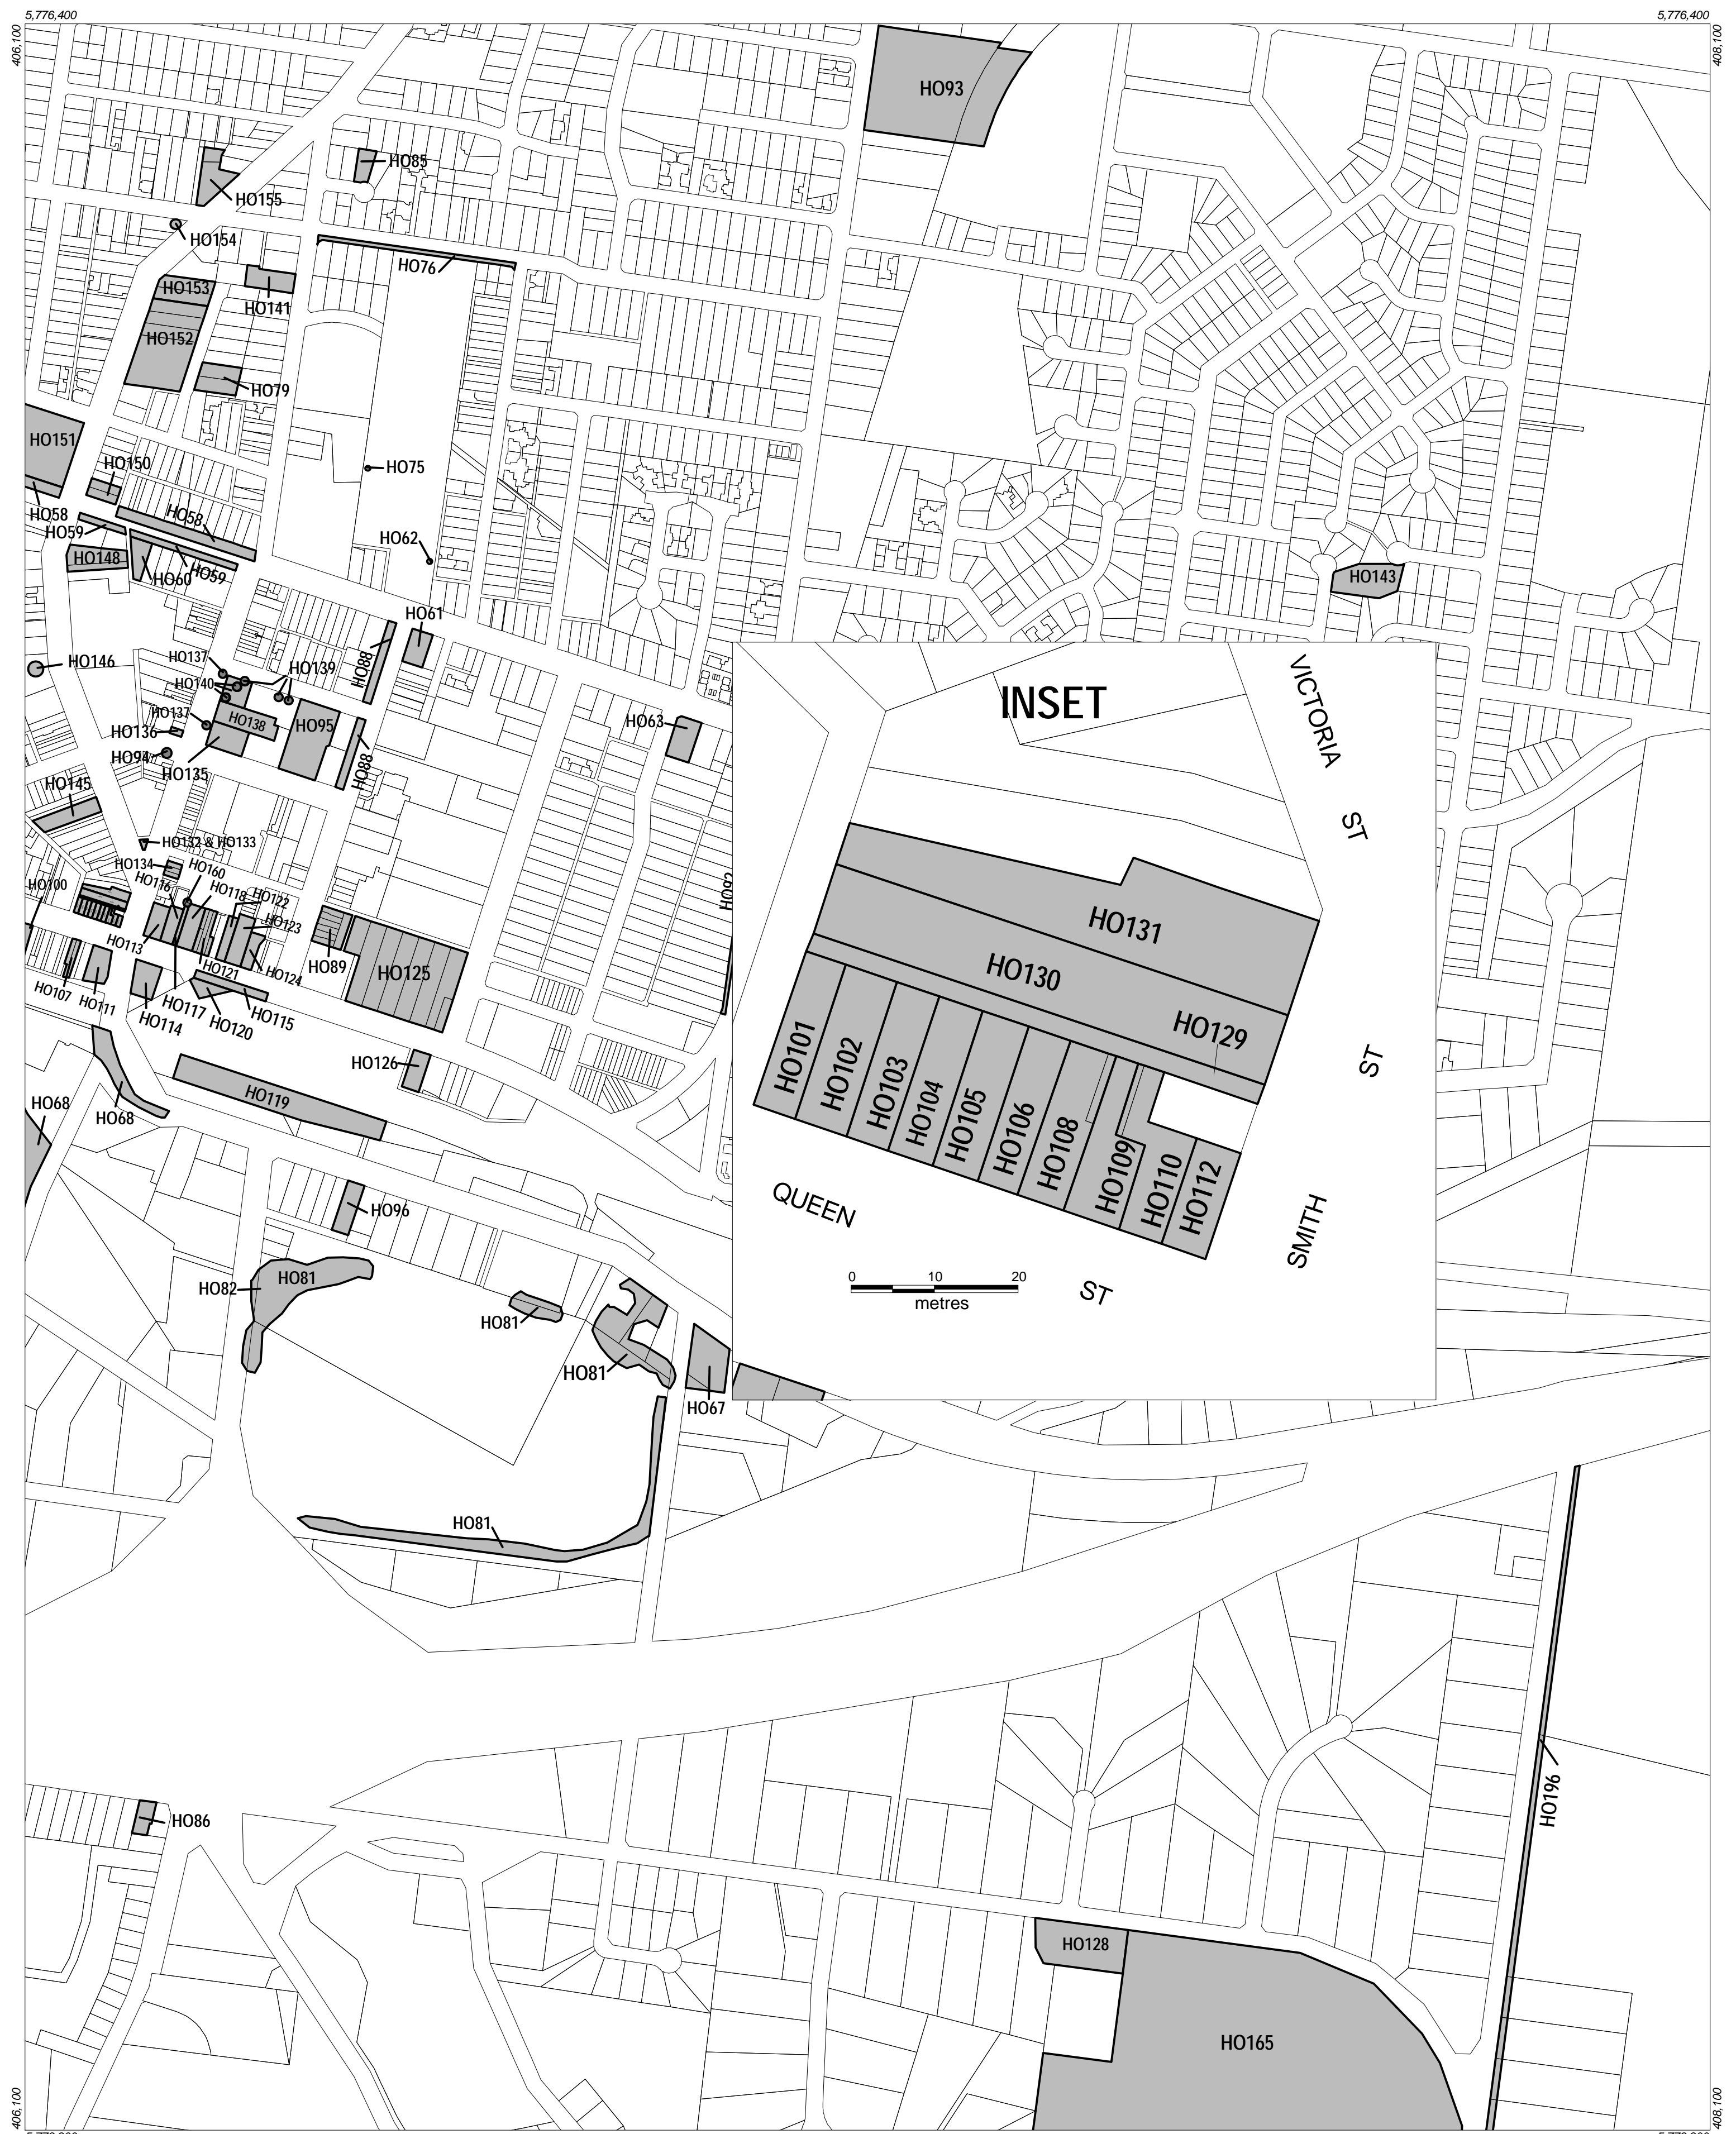

BAW BAW PLANNING SCHEME - LOCAL PROVISION

Overlays

HO Heritage Overlay

100 0 100 200 300 400 500 m

AUSTRALIAN MAP GRID ZONE 55

Amendment C17
Printed: 4/2/2003

INDEX TO ADJOINING METRIC SERIES MAP