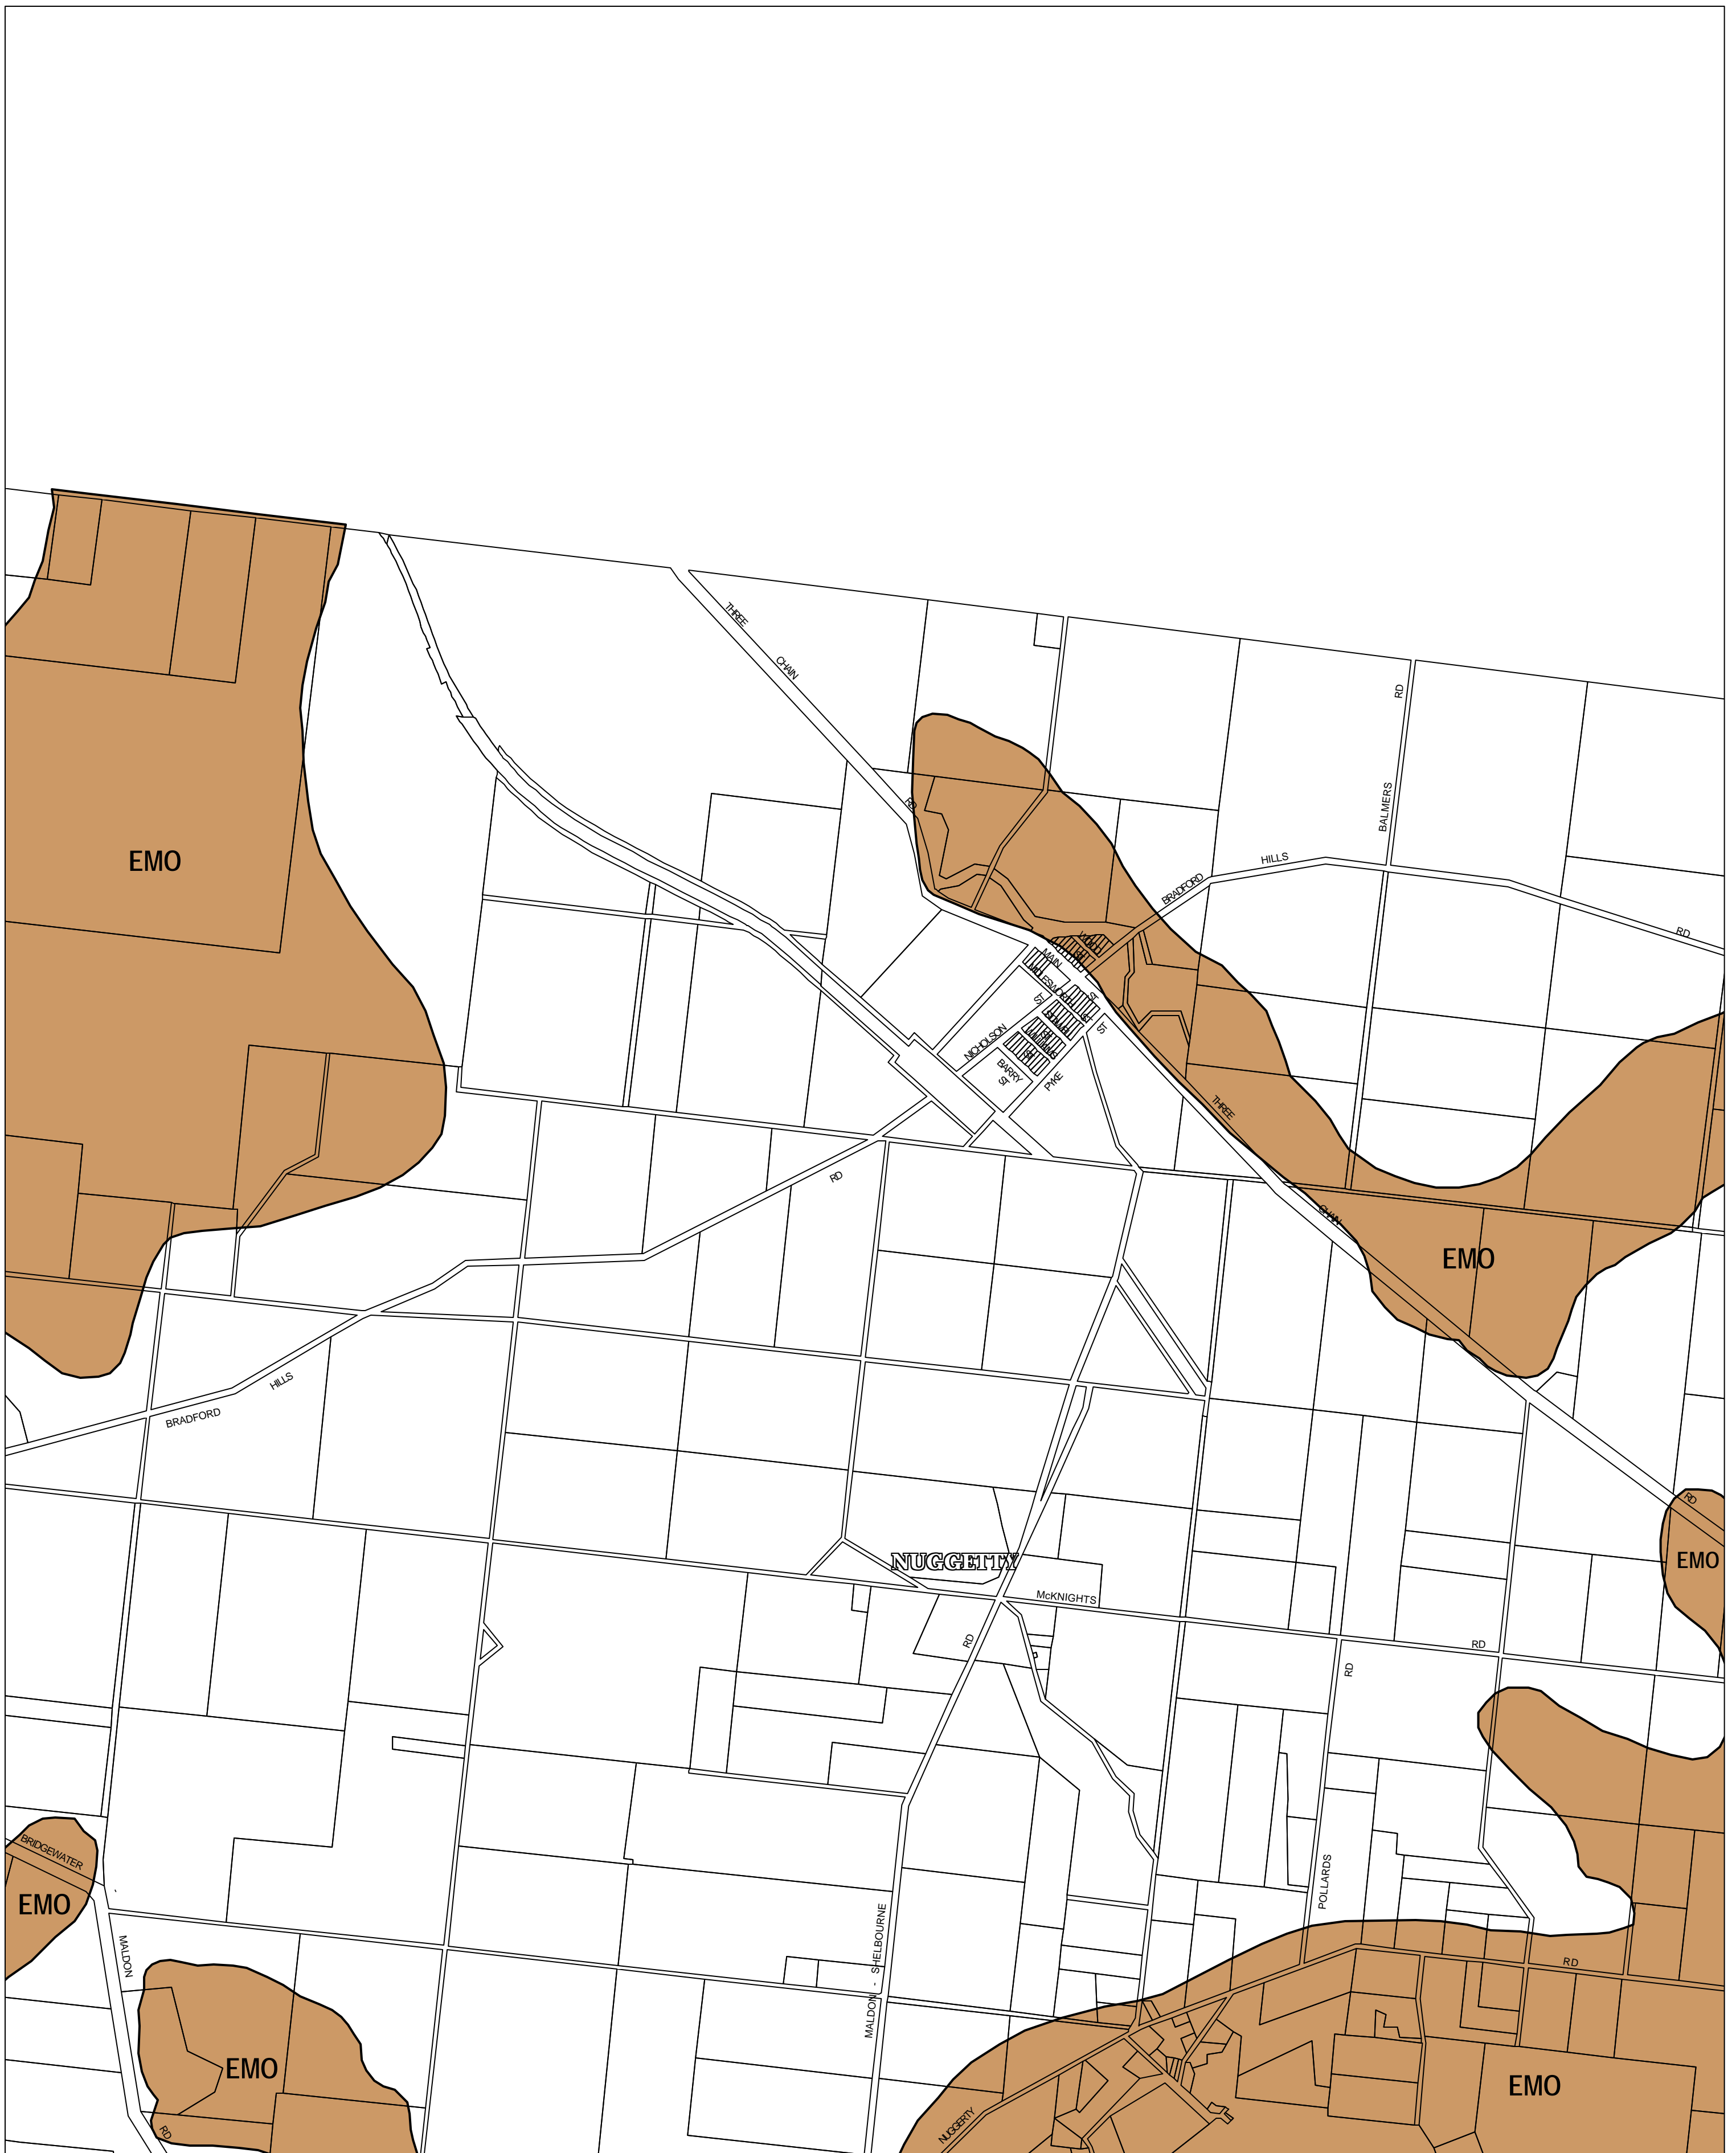

MOUNT ALEXANDER PLANNING SCHEME - LOCAL PROVISION

Overlays
Erosion Management Overlay

AUSTRALIAN MAP GRID ZONE 55

Printed: 4/10/2007