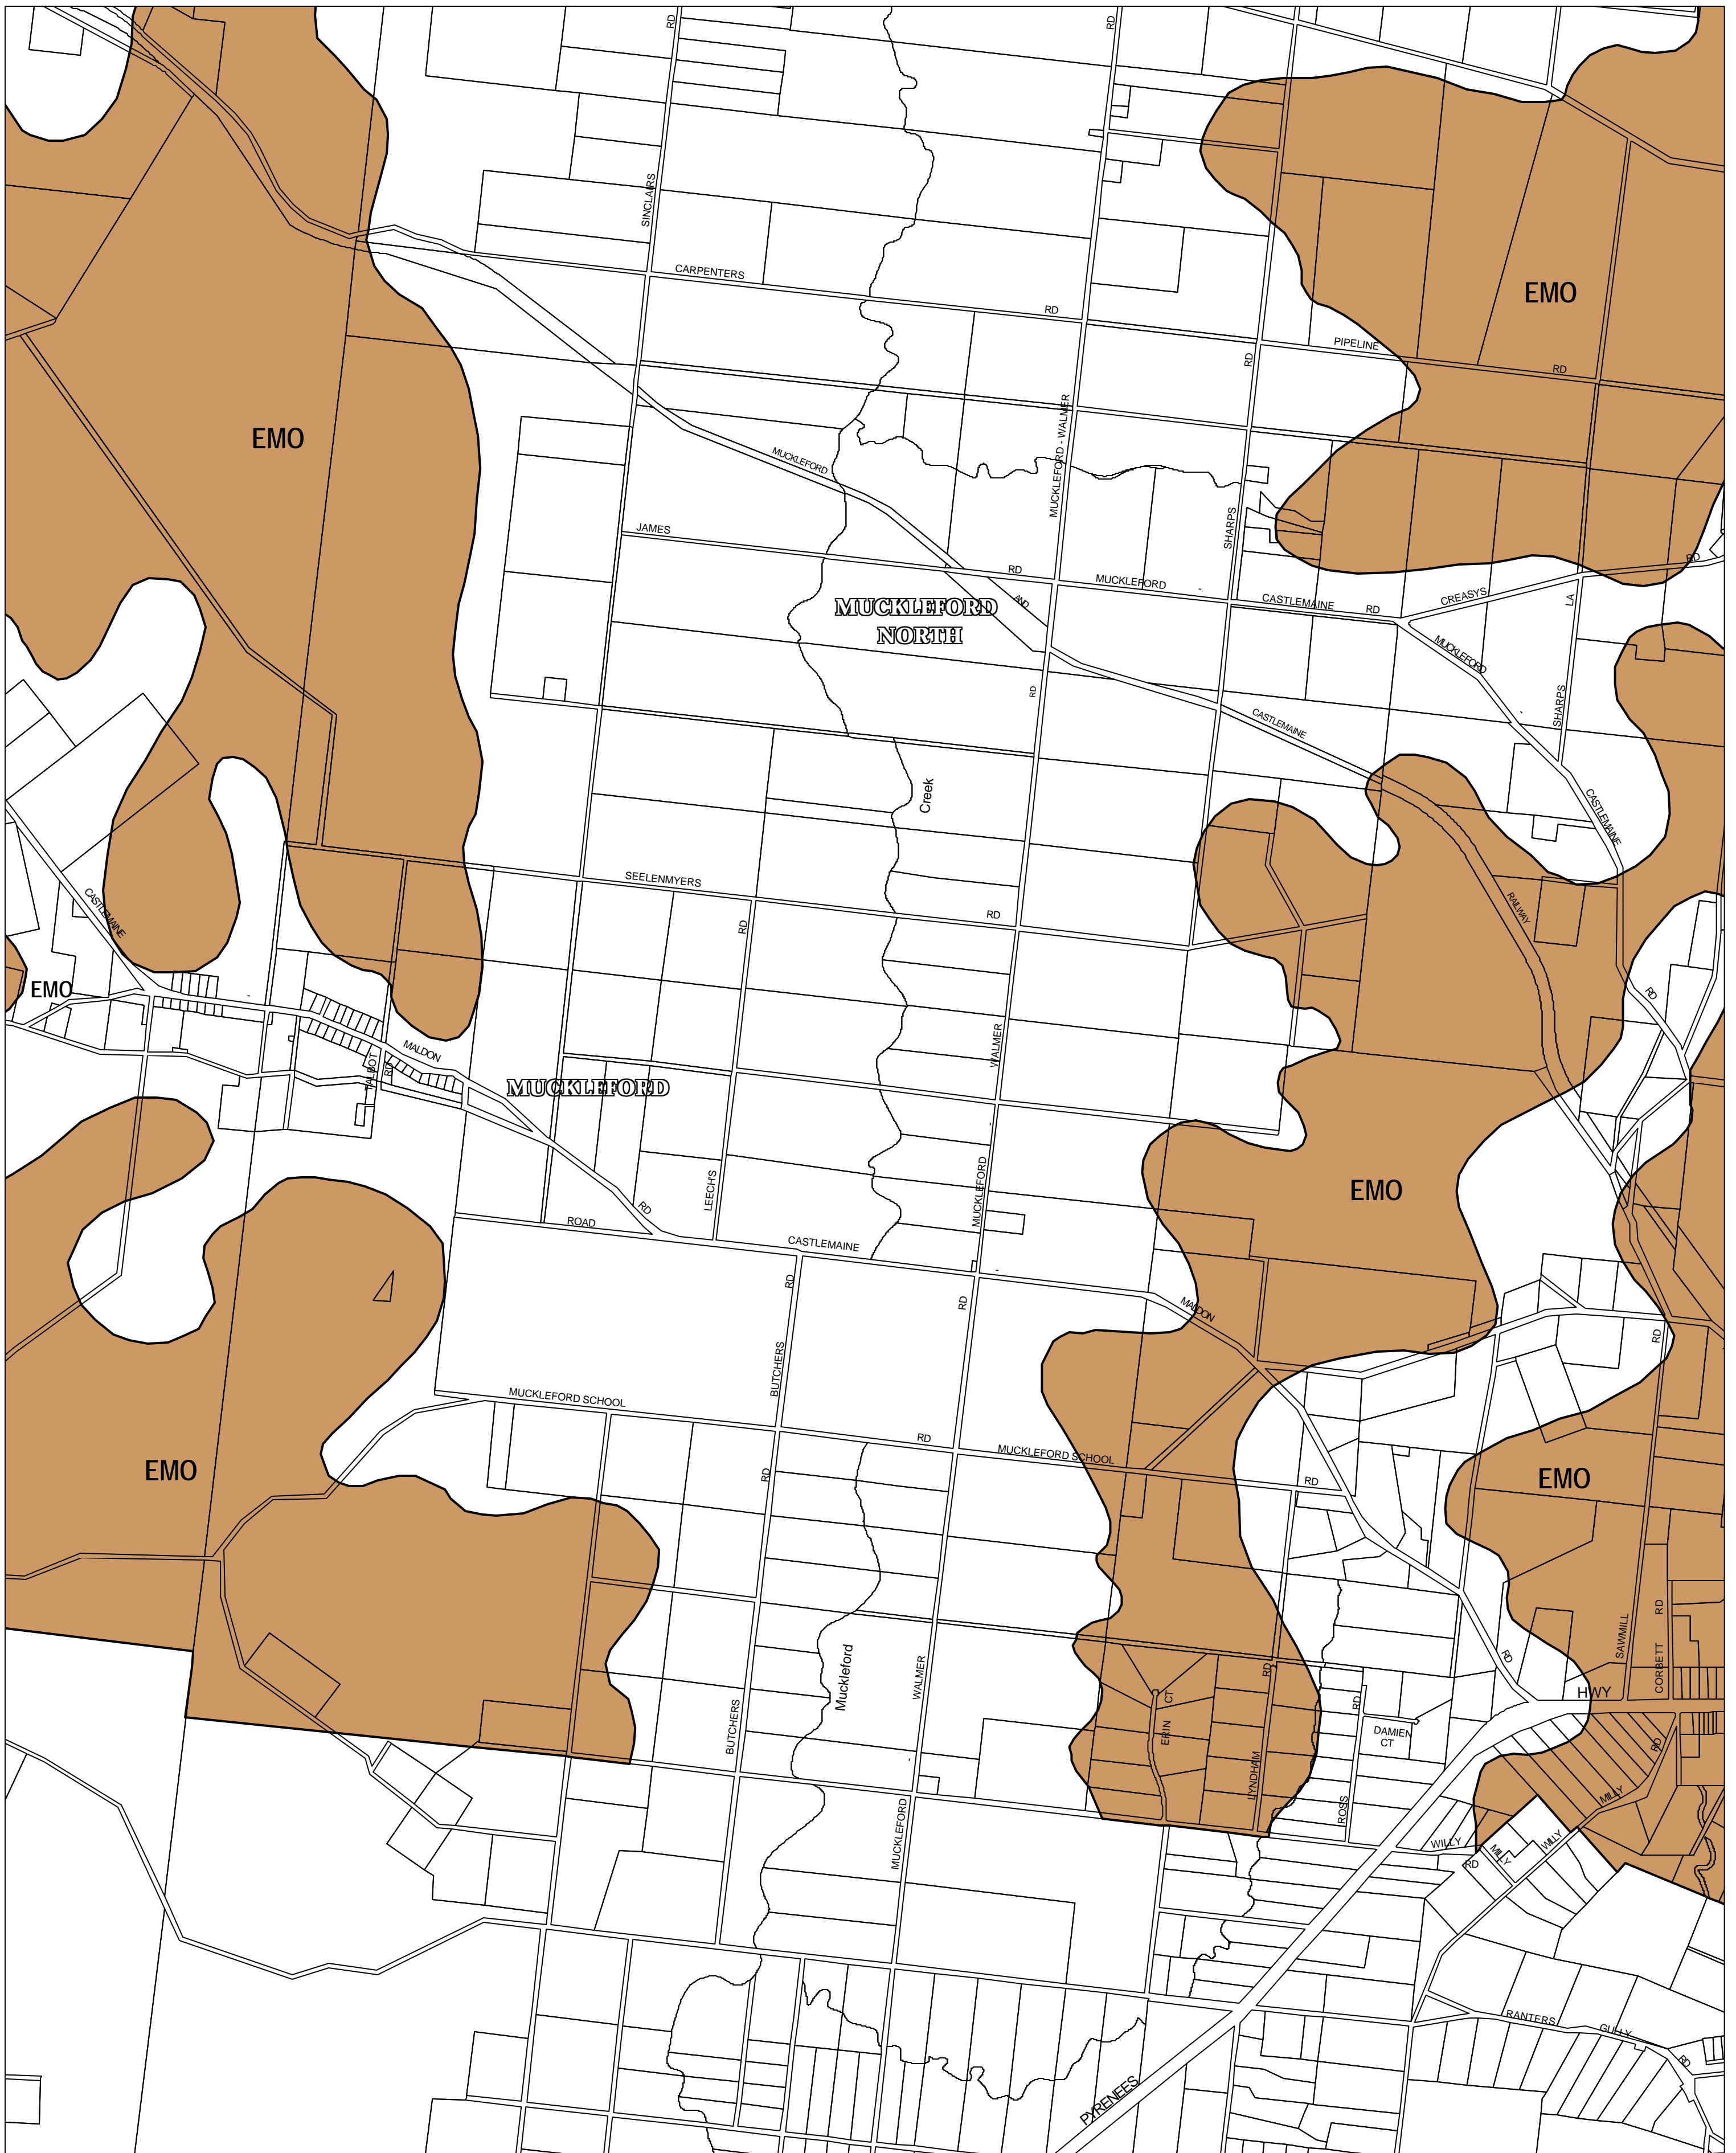

MOUNT ALEXANDER PLANNING SCHEME - LOCAL PROVISION

Overlays
EMO Erosion Management Overlay

AUSTRALIAN MAP GRID ZONE 55

Printed: 4/10/2007