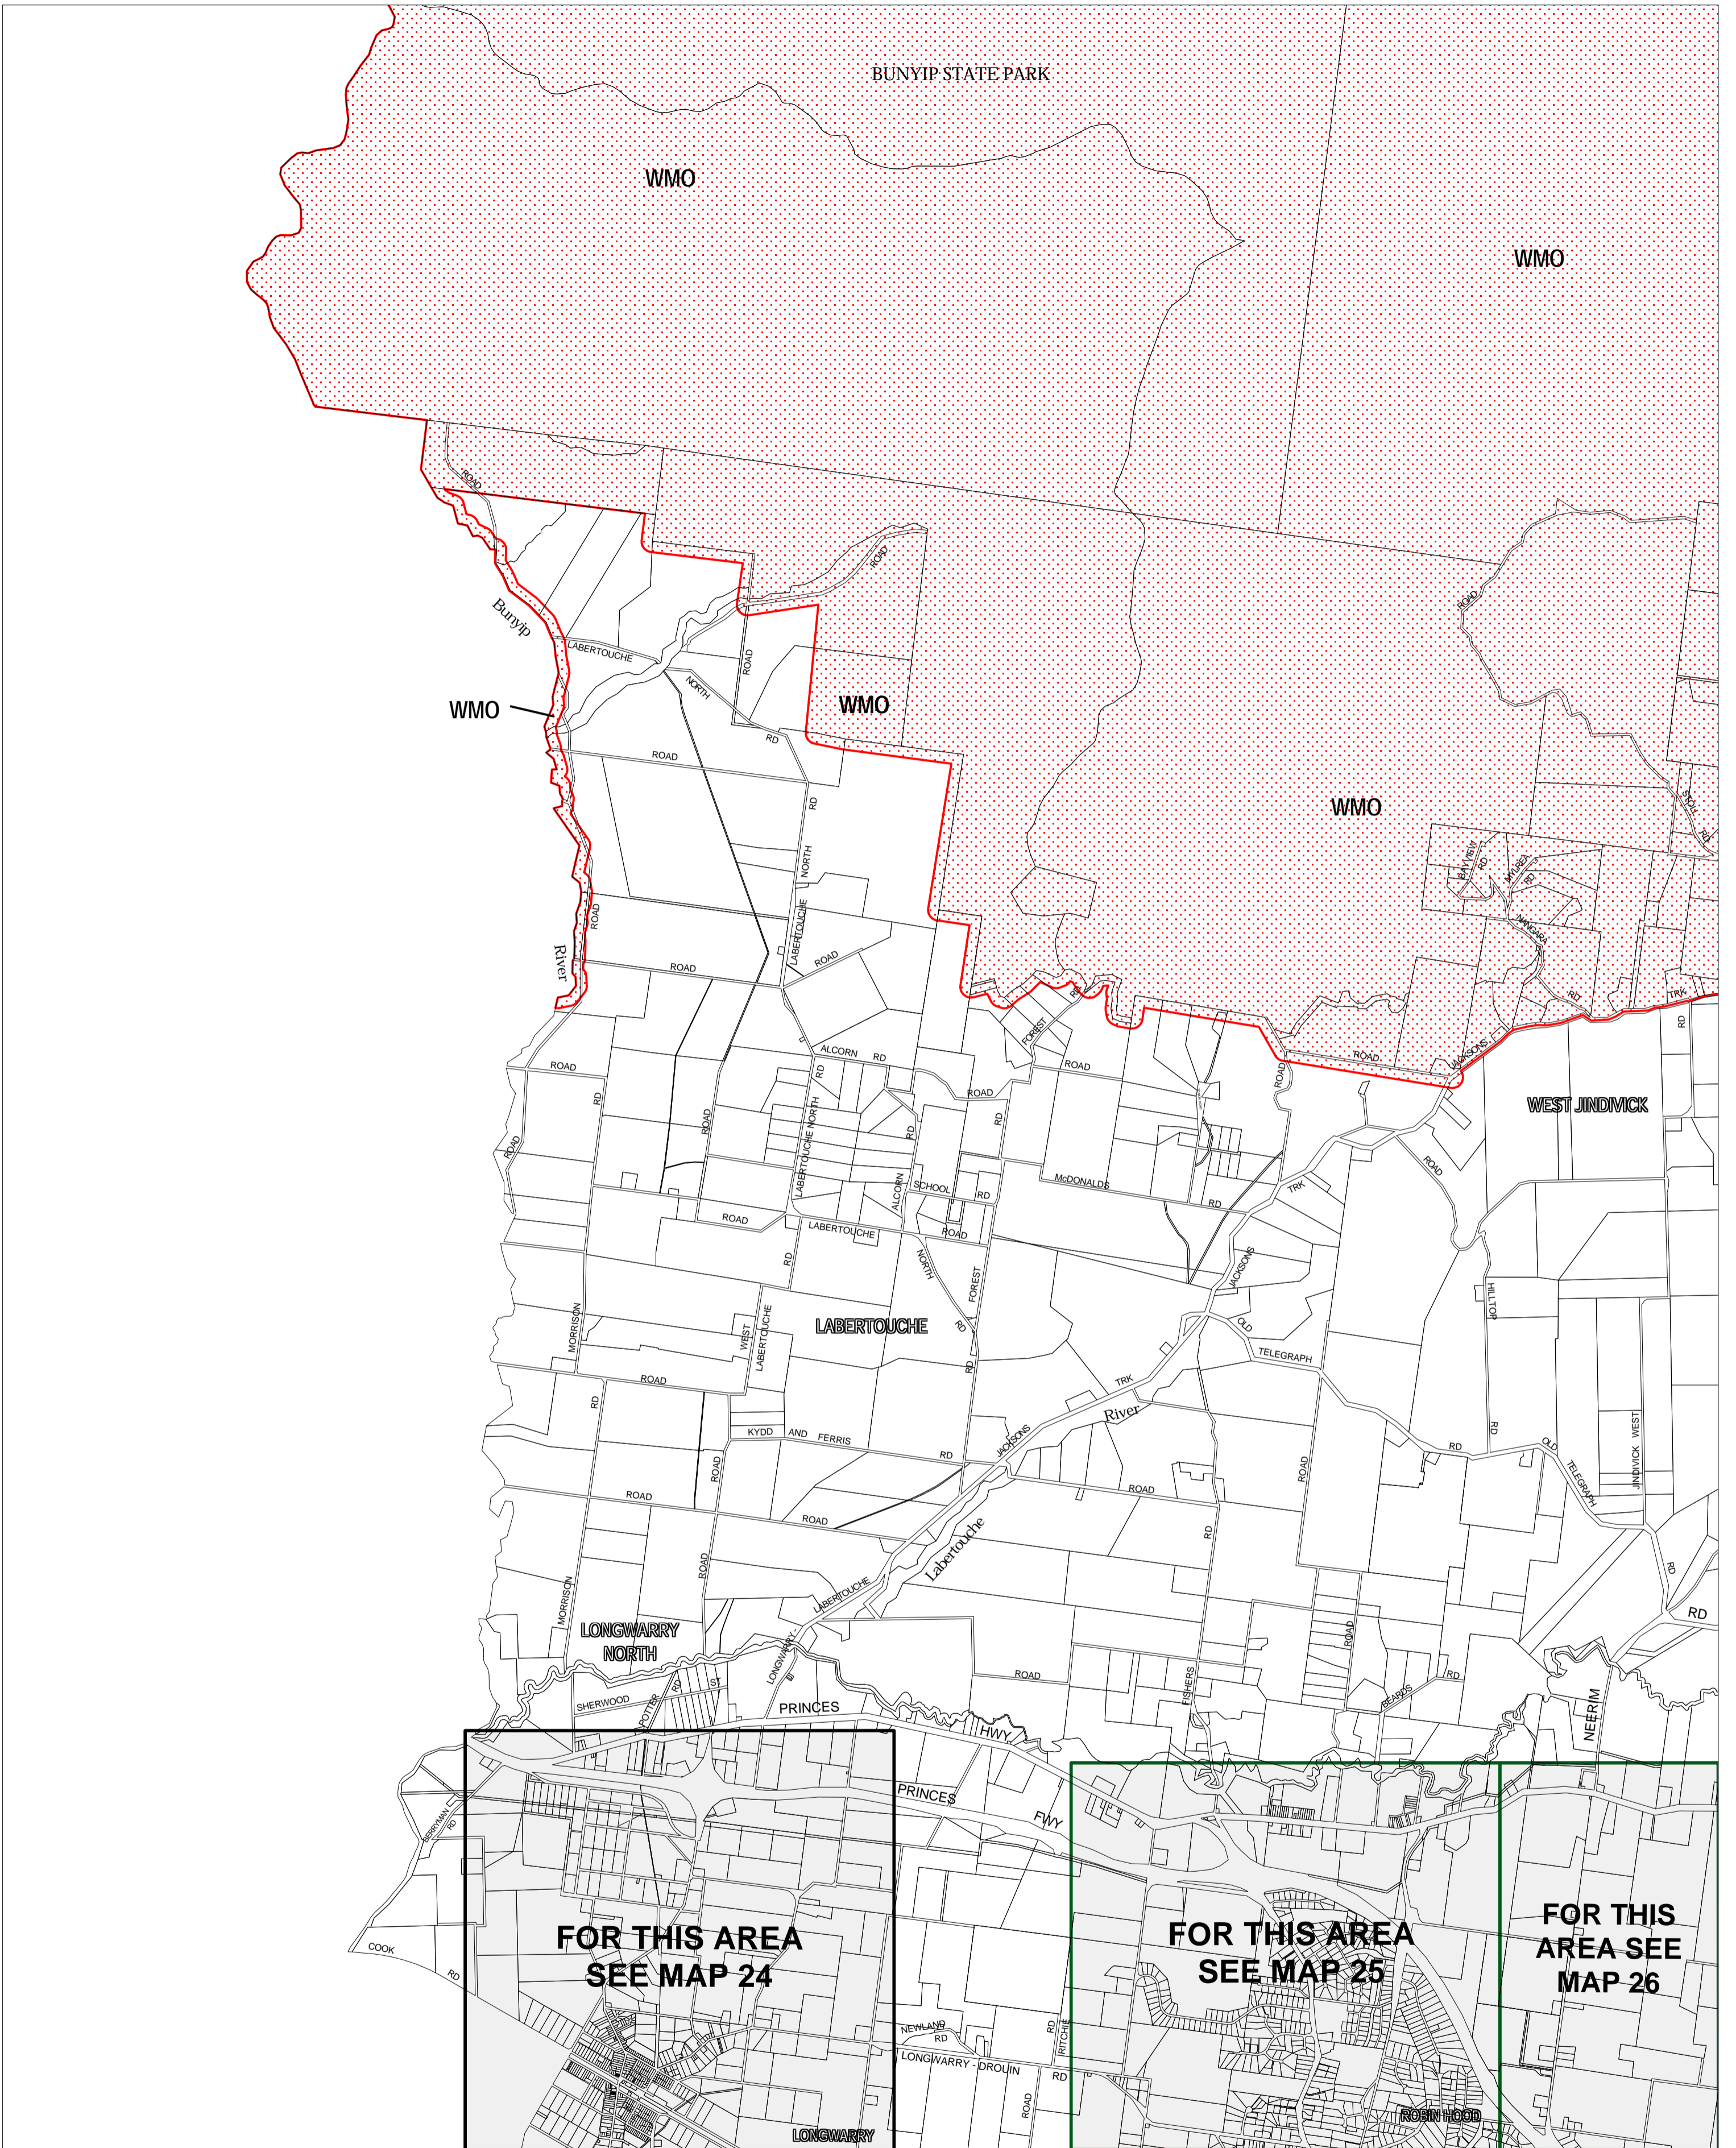

BAW BAW PLANNING SCHEME - LOCAL PROVISION

Overlays
Wildfire Management Overlay

AUSTRALIAN MAP GRID ZONE 55

INDEX TO ADJOINING METRIC SERIES MAP

Printed: 24/1/2007

AMENDMENT C33