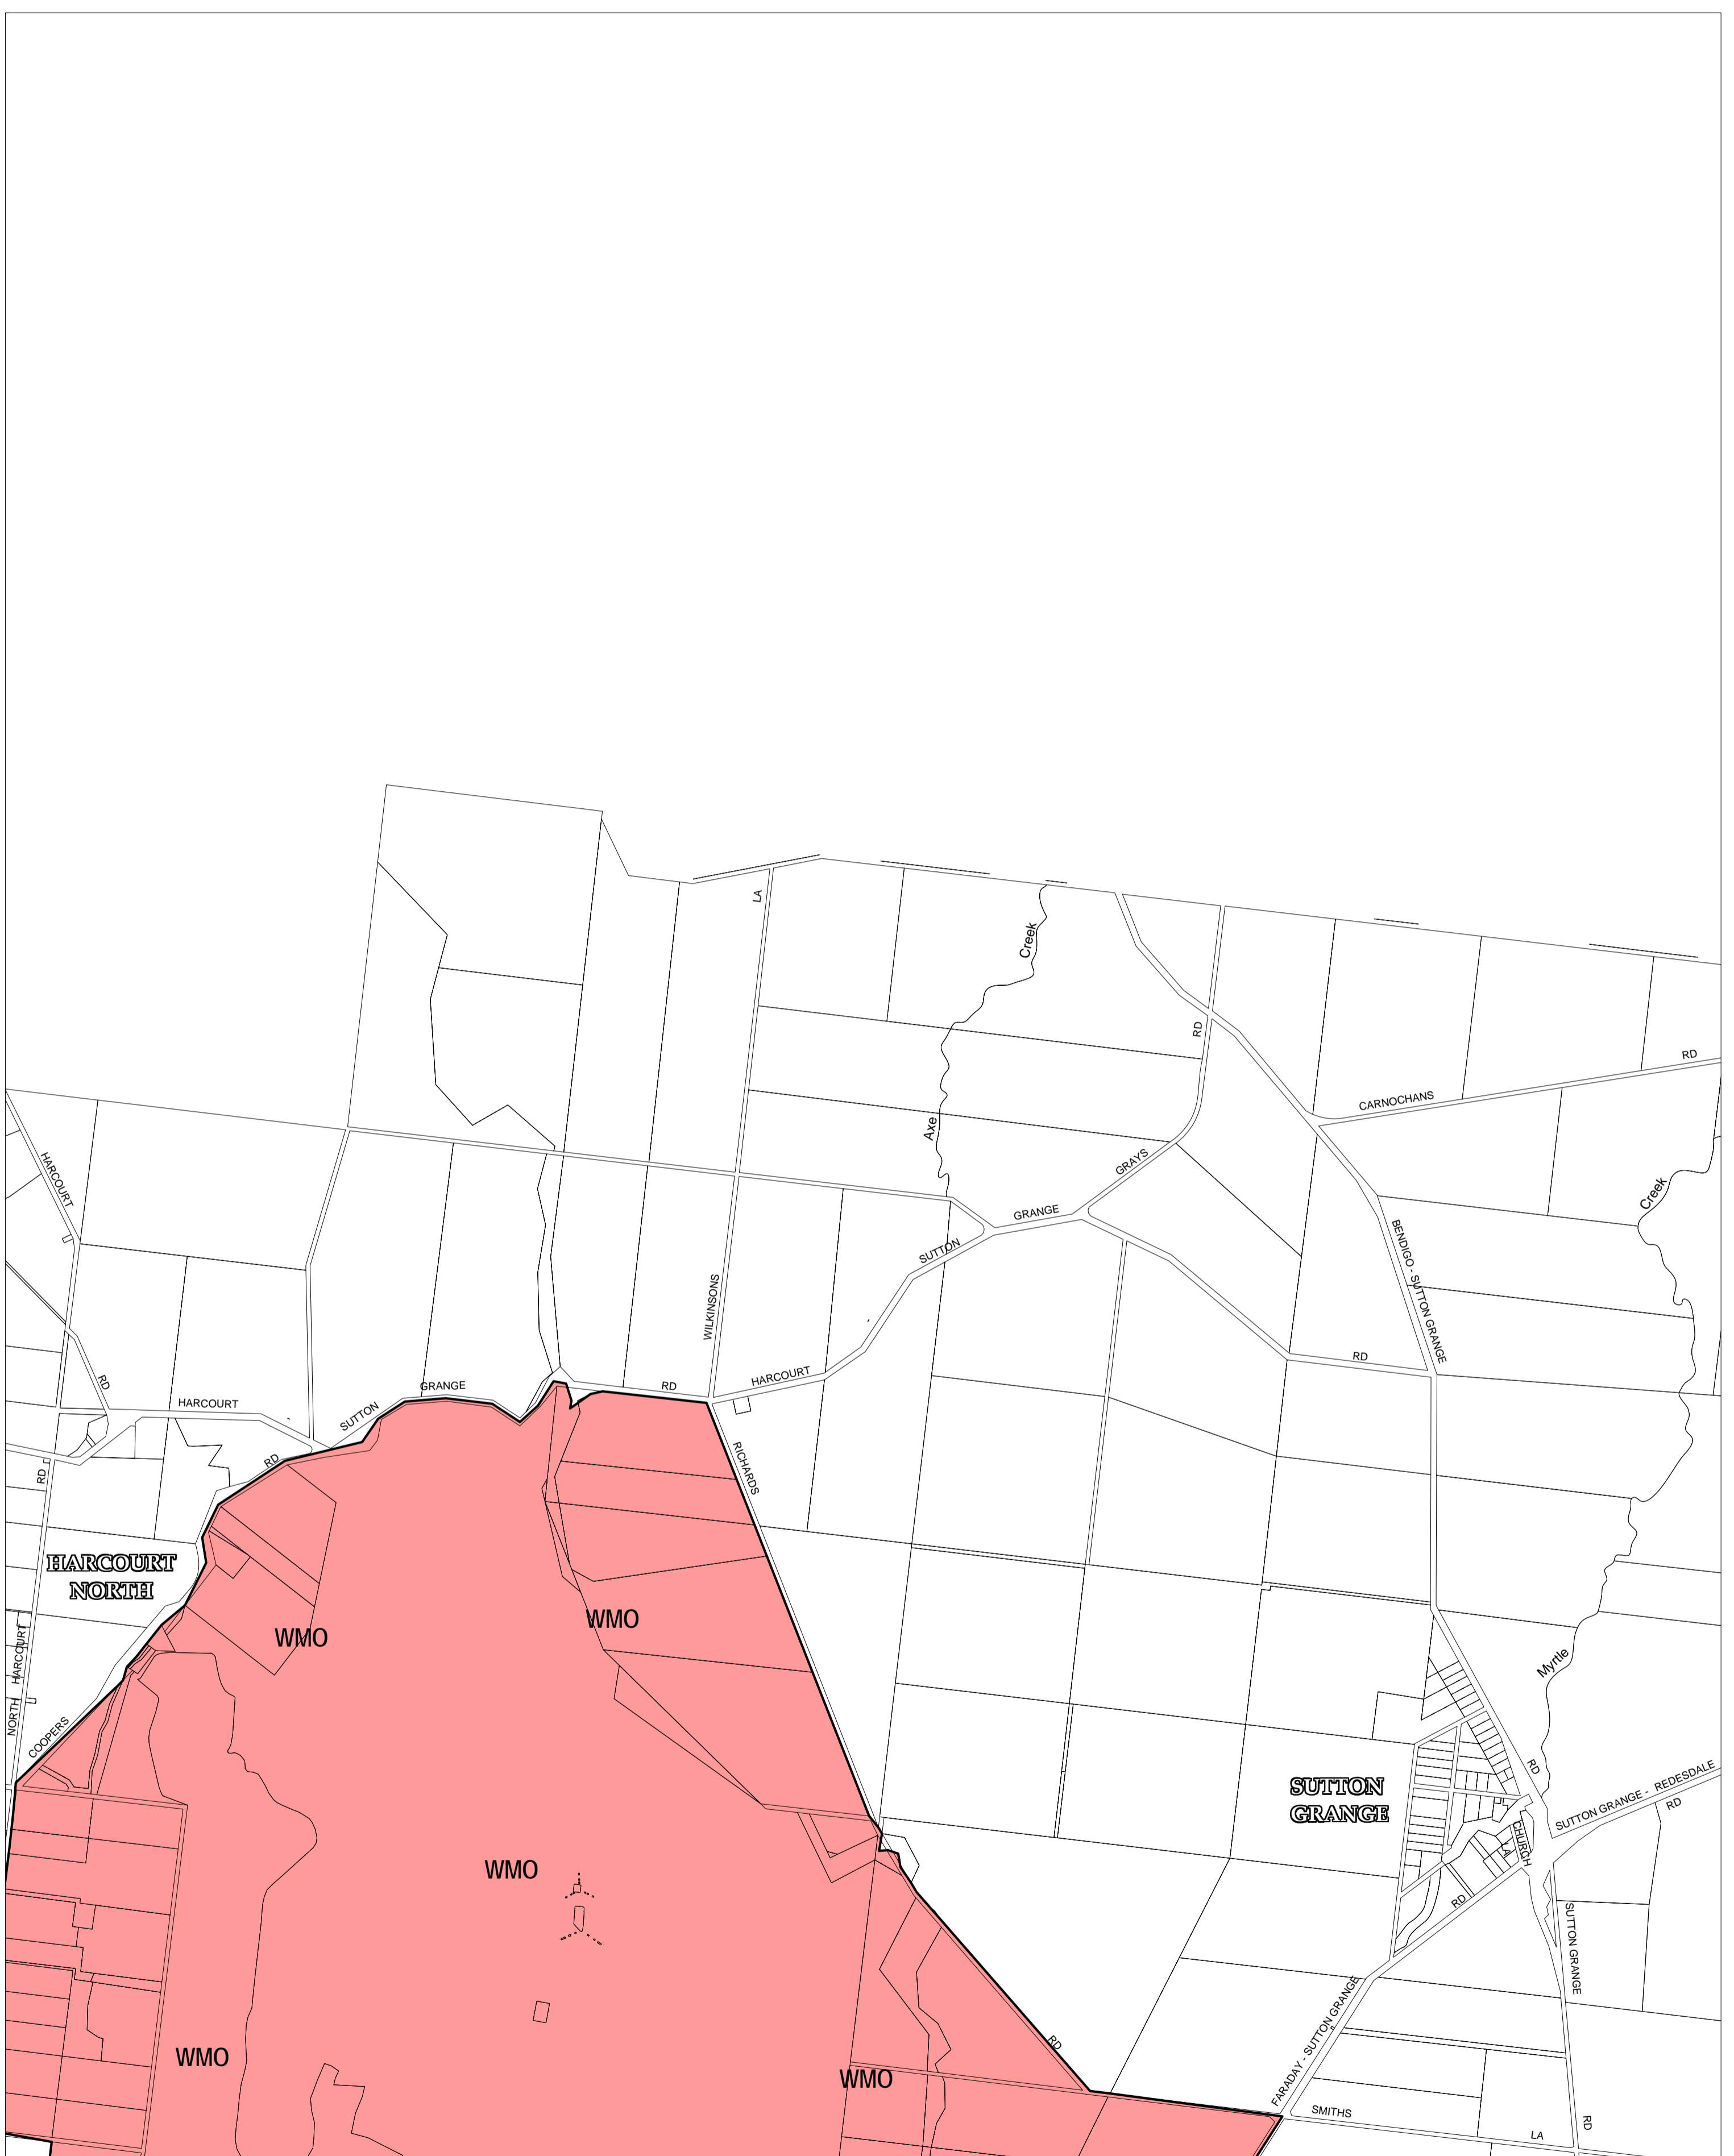

MOUNT ALEXANDER PLANNING SCHEME - LOCAL PROVISION

Overlays

WMO Wildfire Management Overlay

AUSTRALIAN MAP GRID ZONE 55

Printed: 2/12/2009

AMENDMENT C34