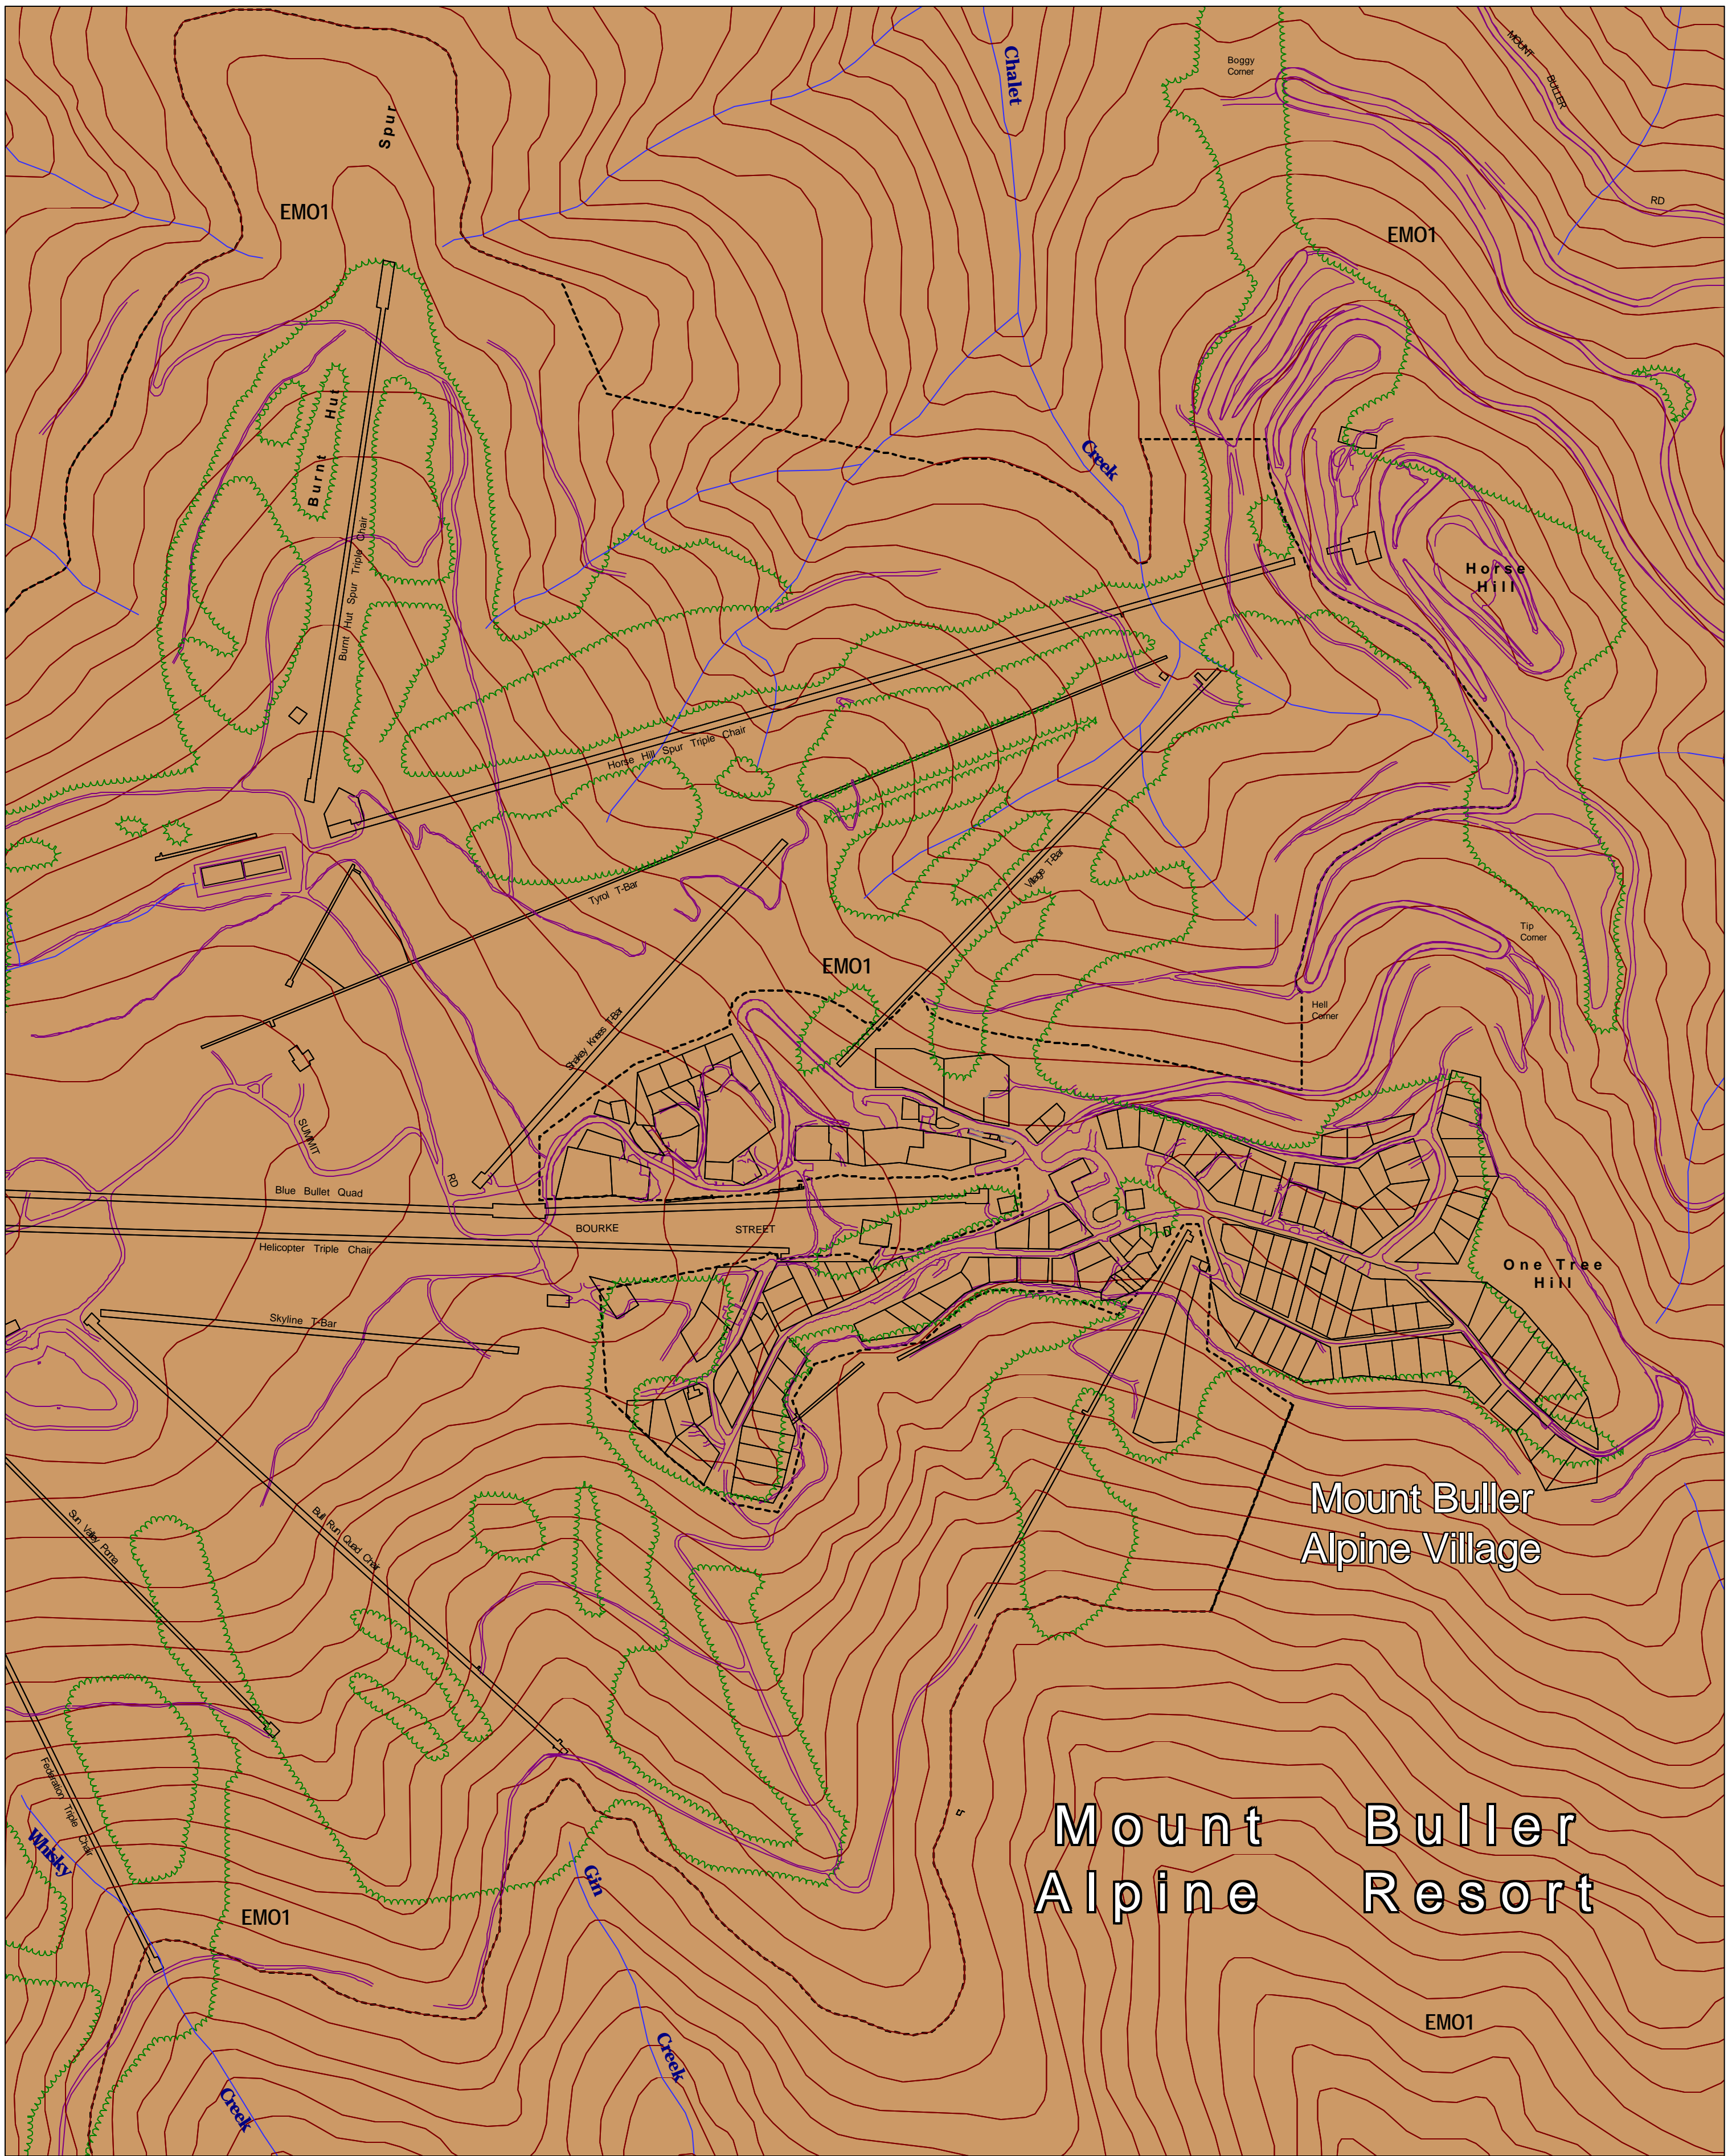

ALPINE RESORTS PLANNING SCHEME - LOCAL PROVISION

Overlays
EMO1 Erosion Management Overlay - Schedule 1

AUSTRALIAN MAP GRID ZONE 55

Printed: 10/10/2007

AMENDMENT C9