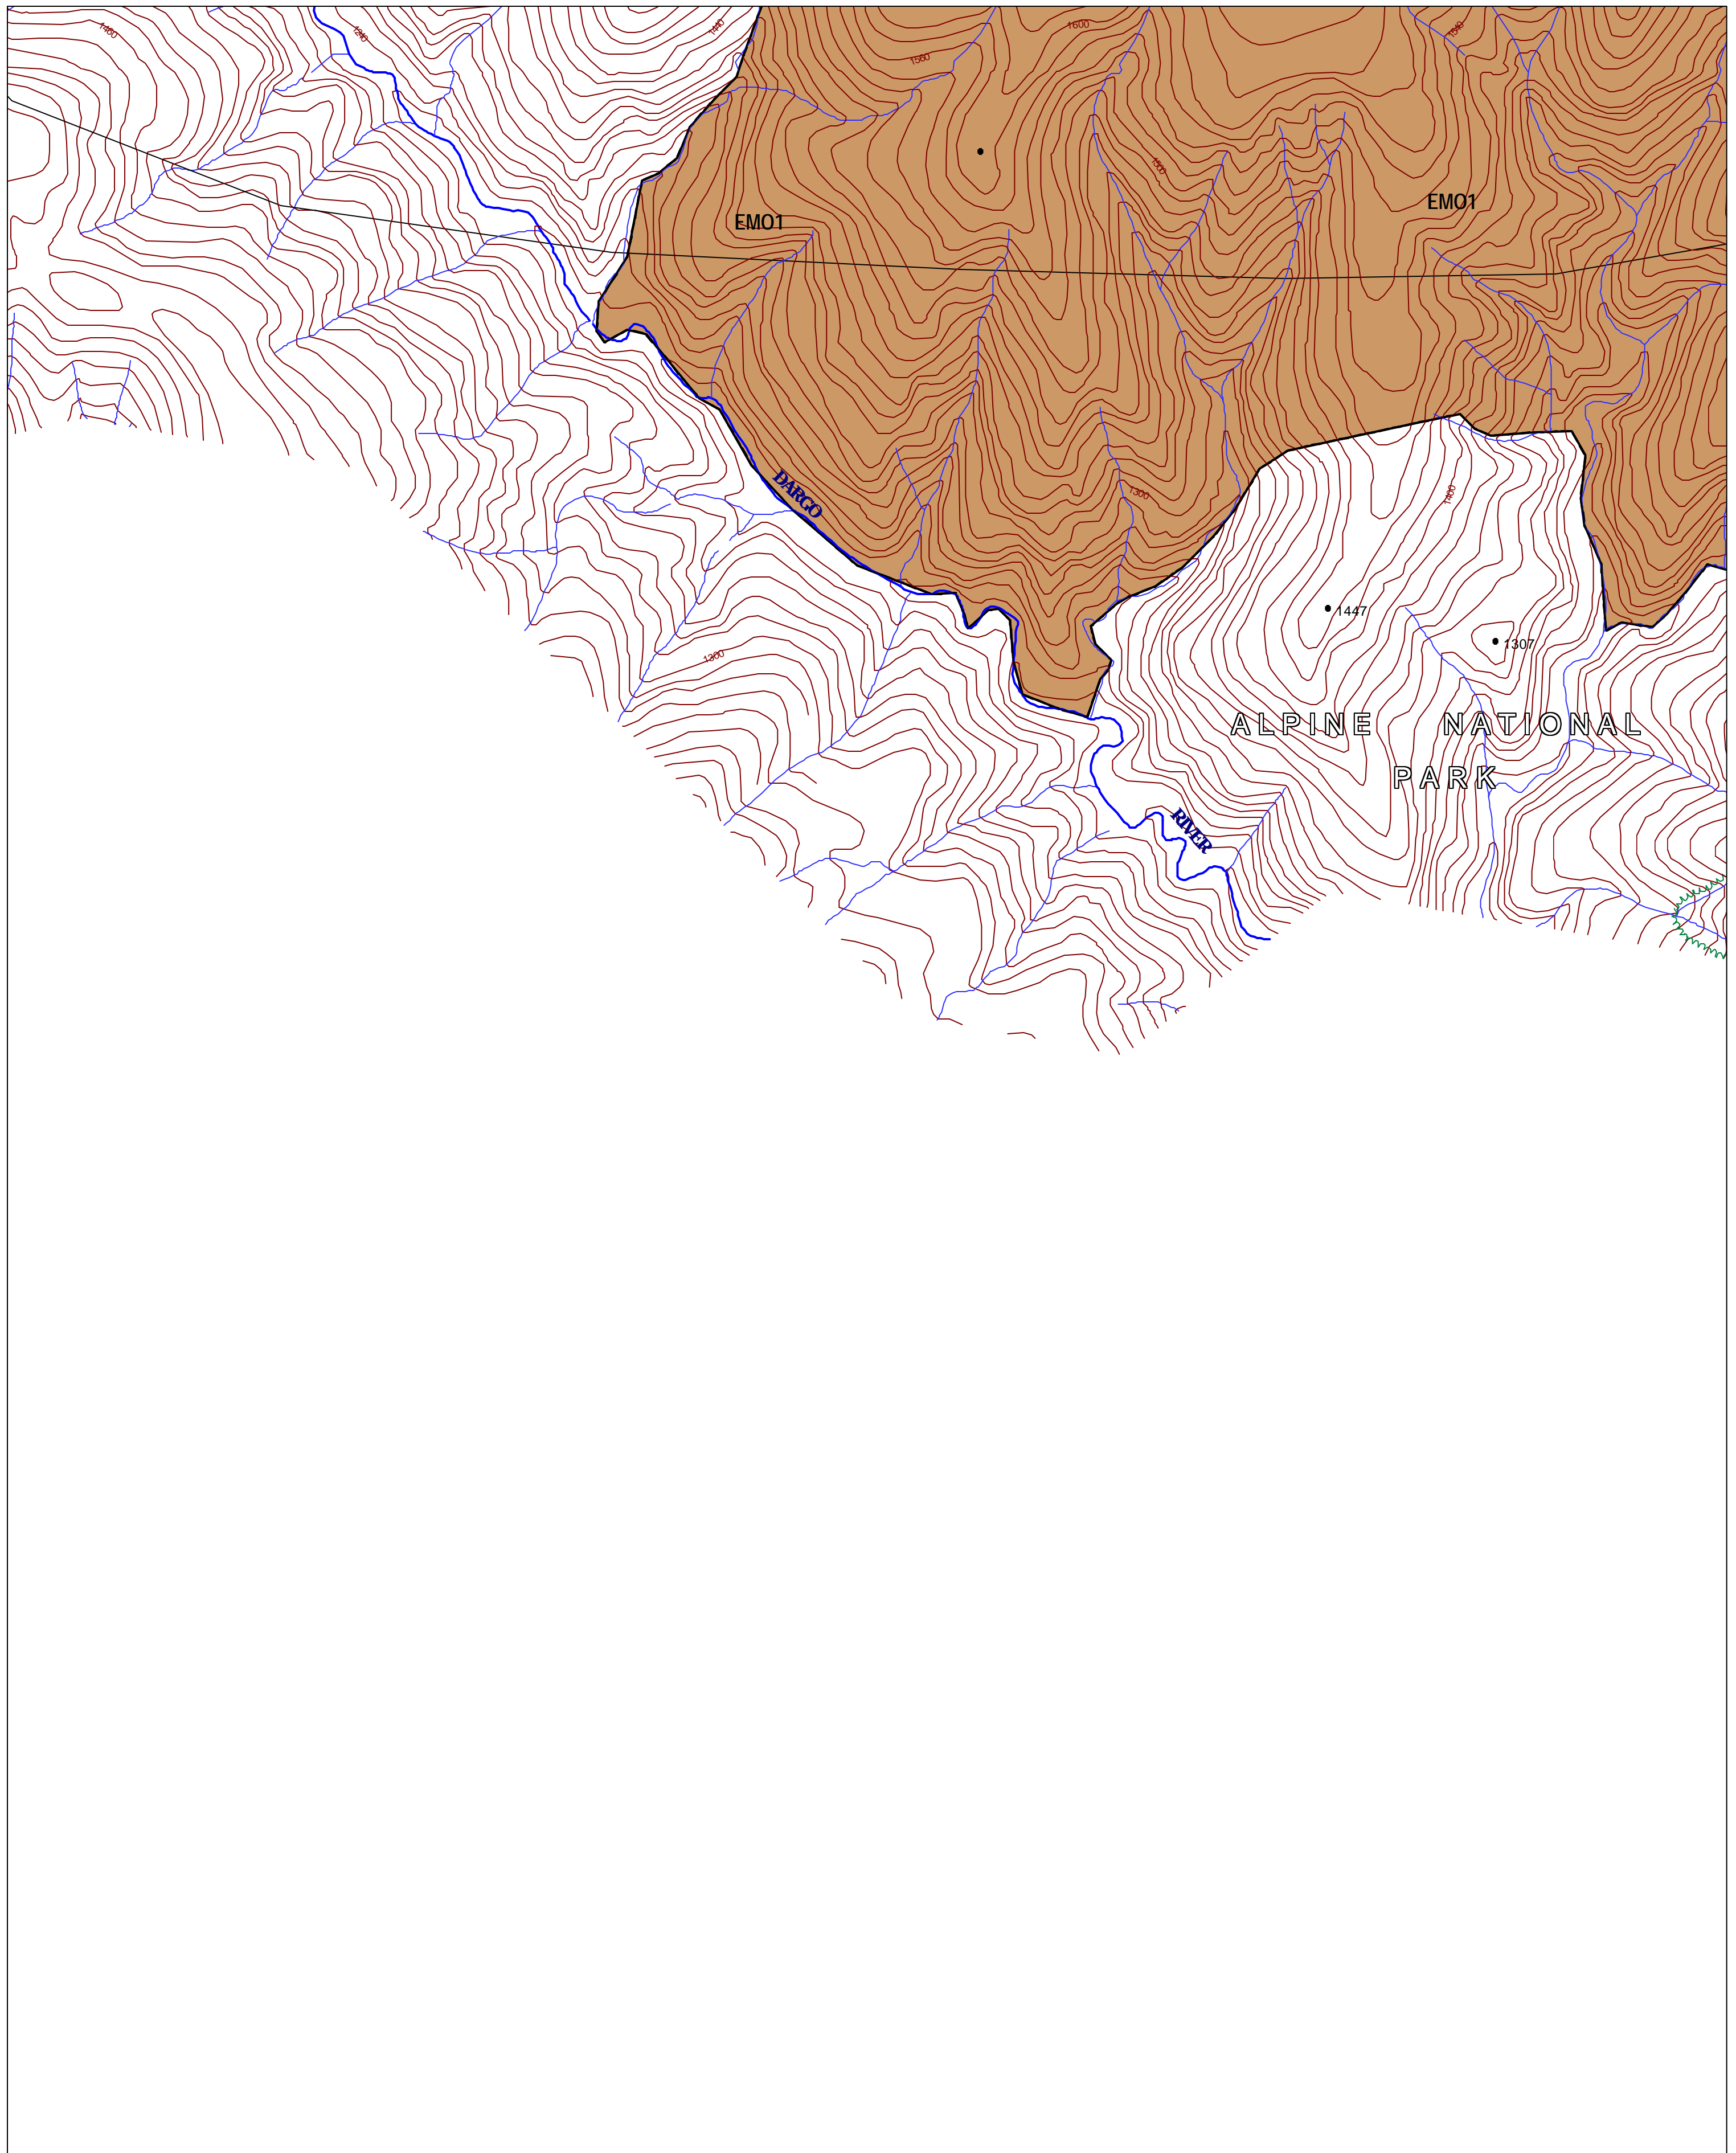

ALPINE RESORTS PLANNING SCHEME - LOCAL PROVISION

Overlays

- Erosion Management Overlay - Schedule 1

AUSTRALIAN MAP GRID ZONE 55

Printed: 10/10/2007

AMENDMENT C9