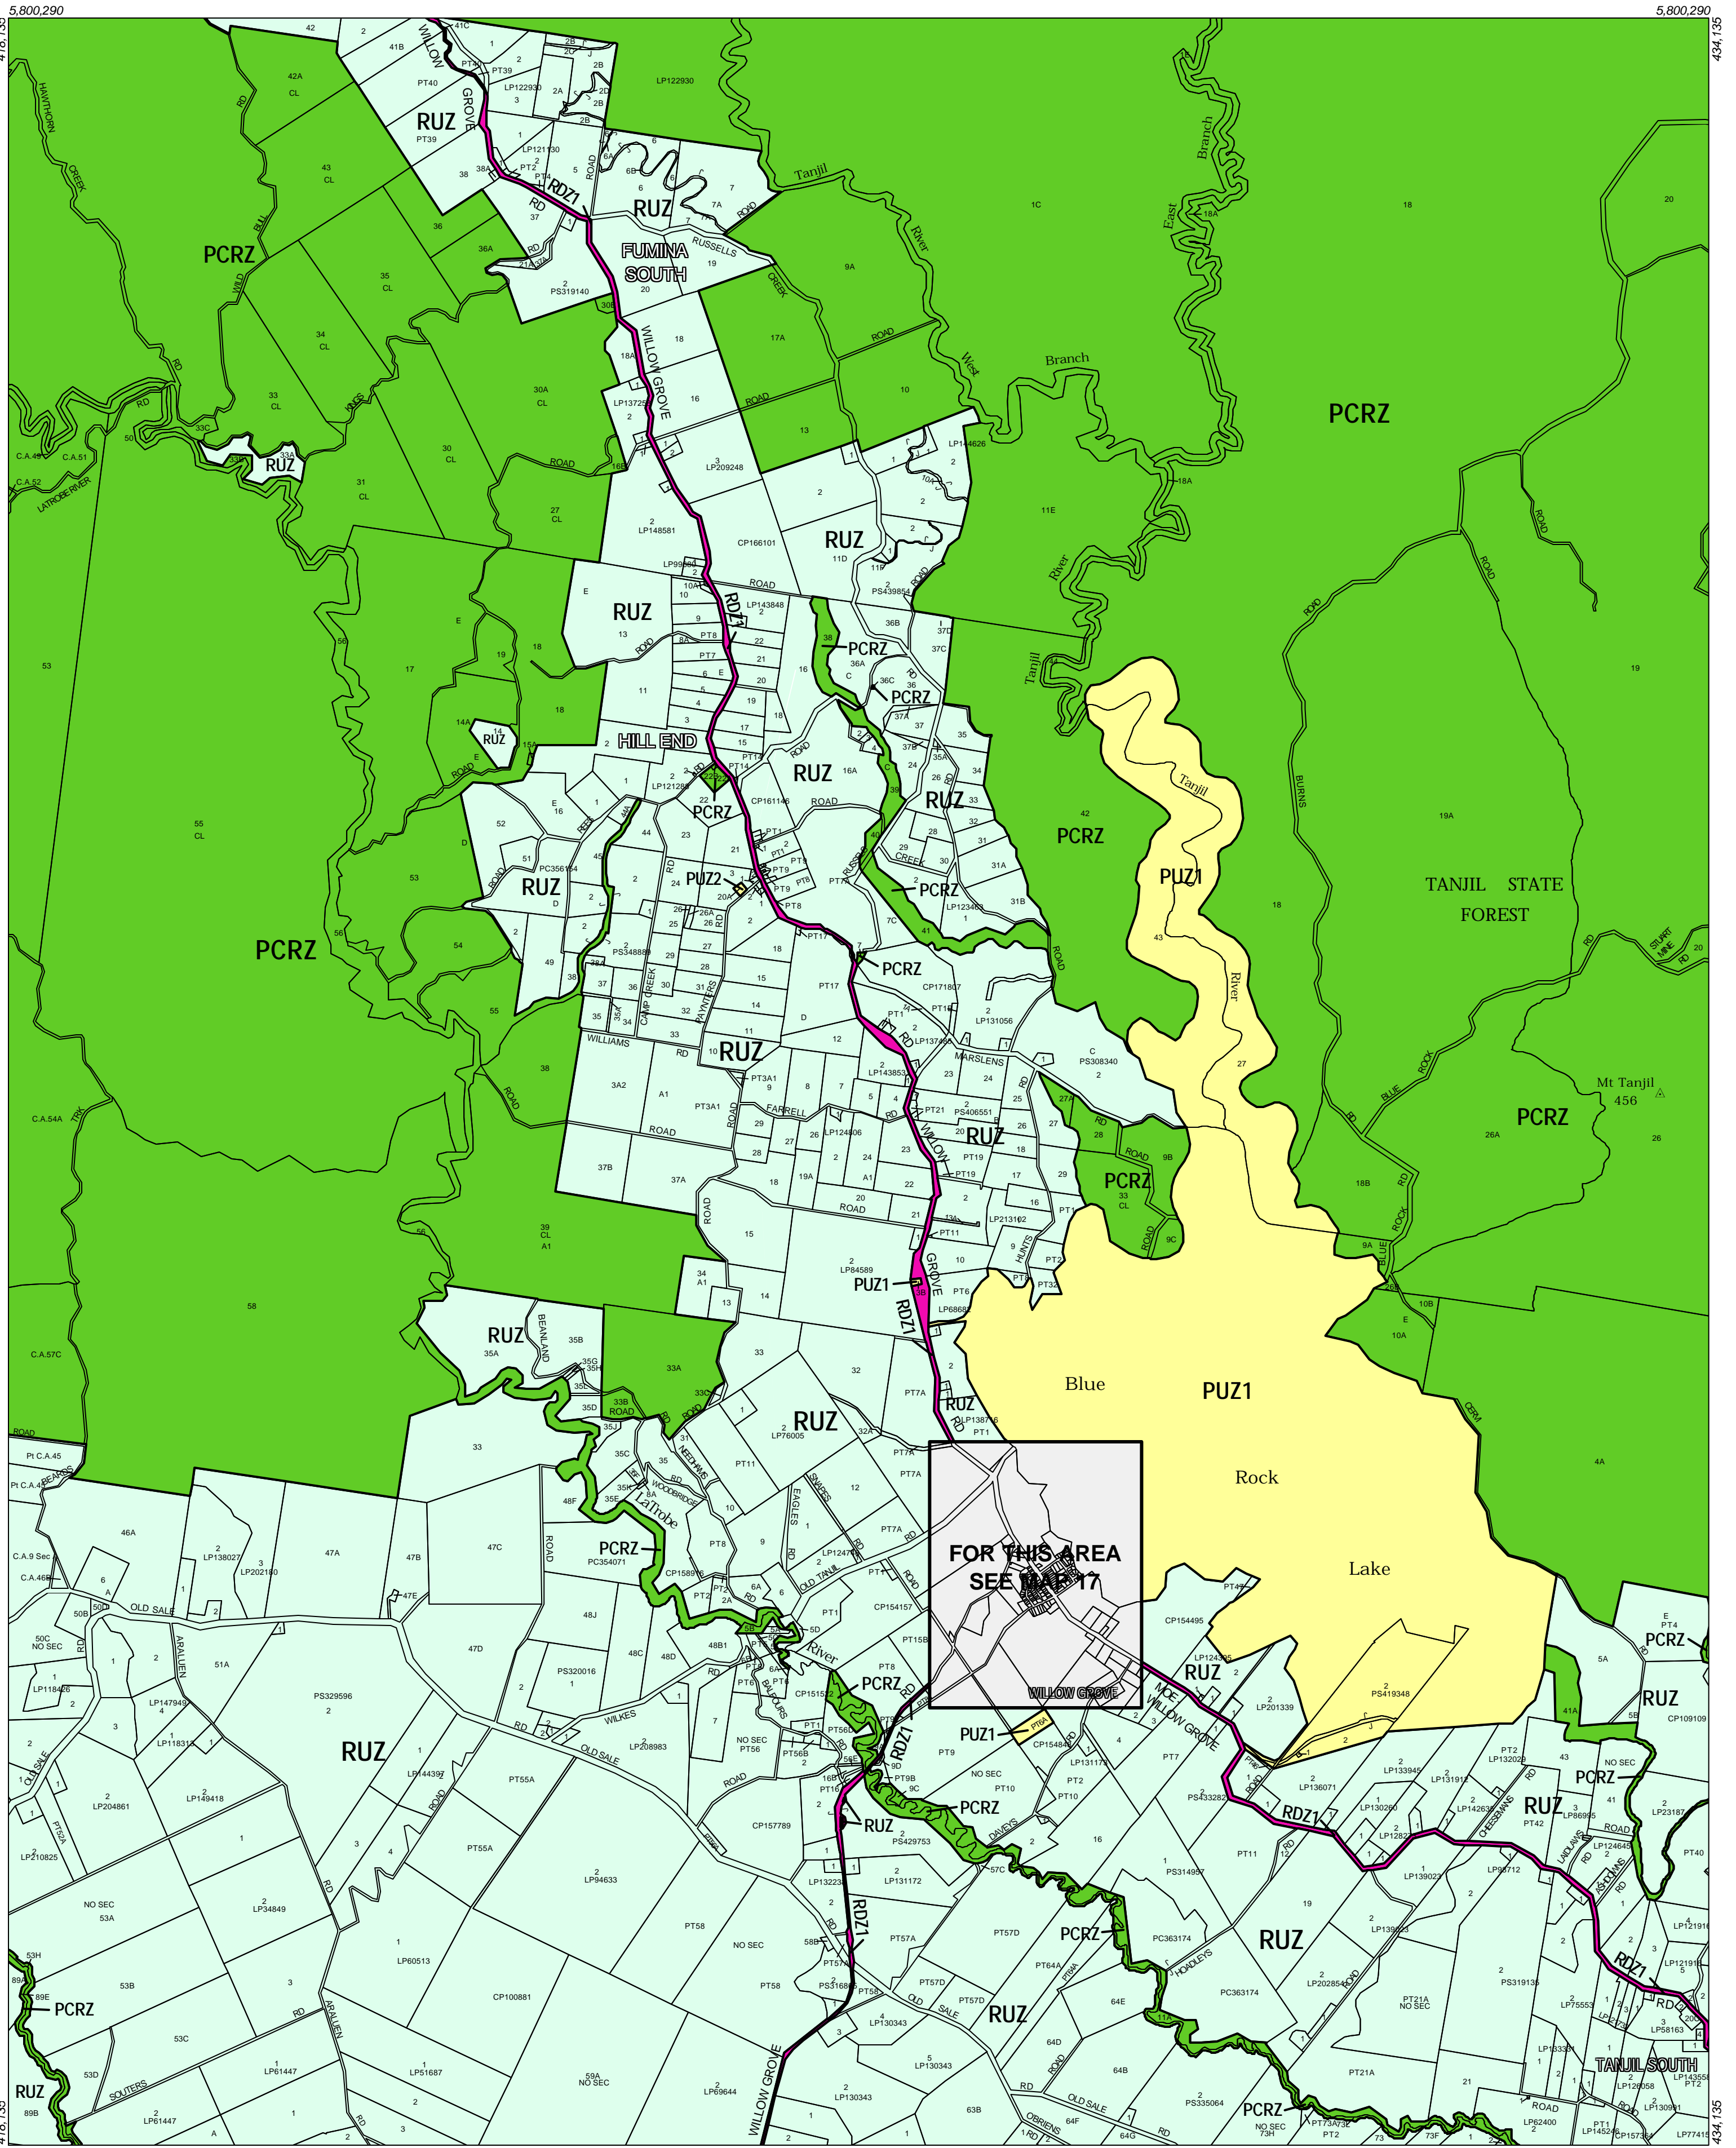

BAW BAW PLANNING SCHEME - LOCAL PROVISION

5,800,290 418,135 434,135 5,780,290

Public Land	
	Public Conservation And Resource Zone
	Public Use Zone Education
	Public Use Zone Service And
	Utility
	Road Zone Category 1
	Rural Zone

AUSTRALIAN MAP GRID ZONE 55

Amendment C17
Printed: 23/6/2003