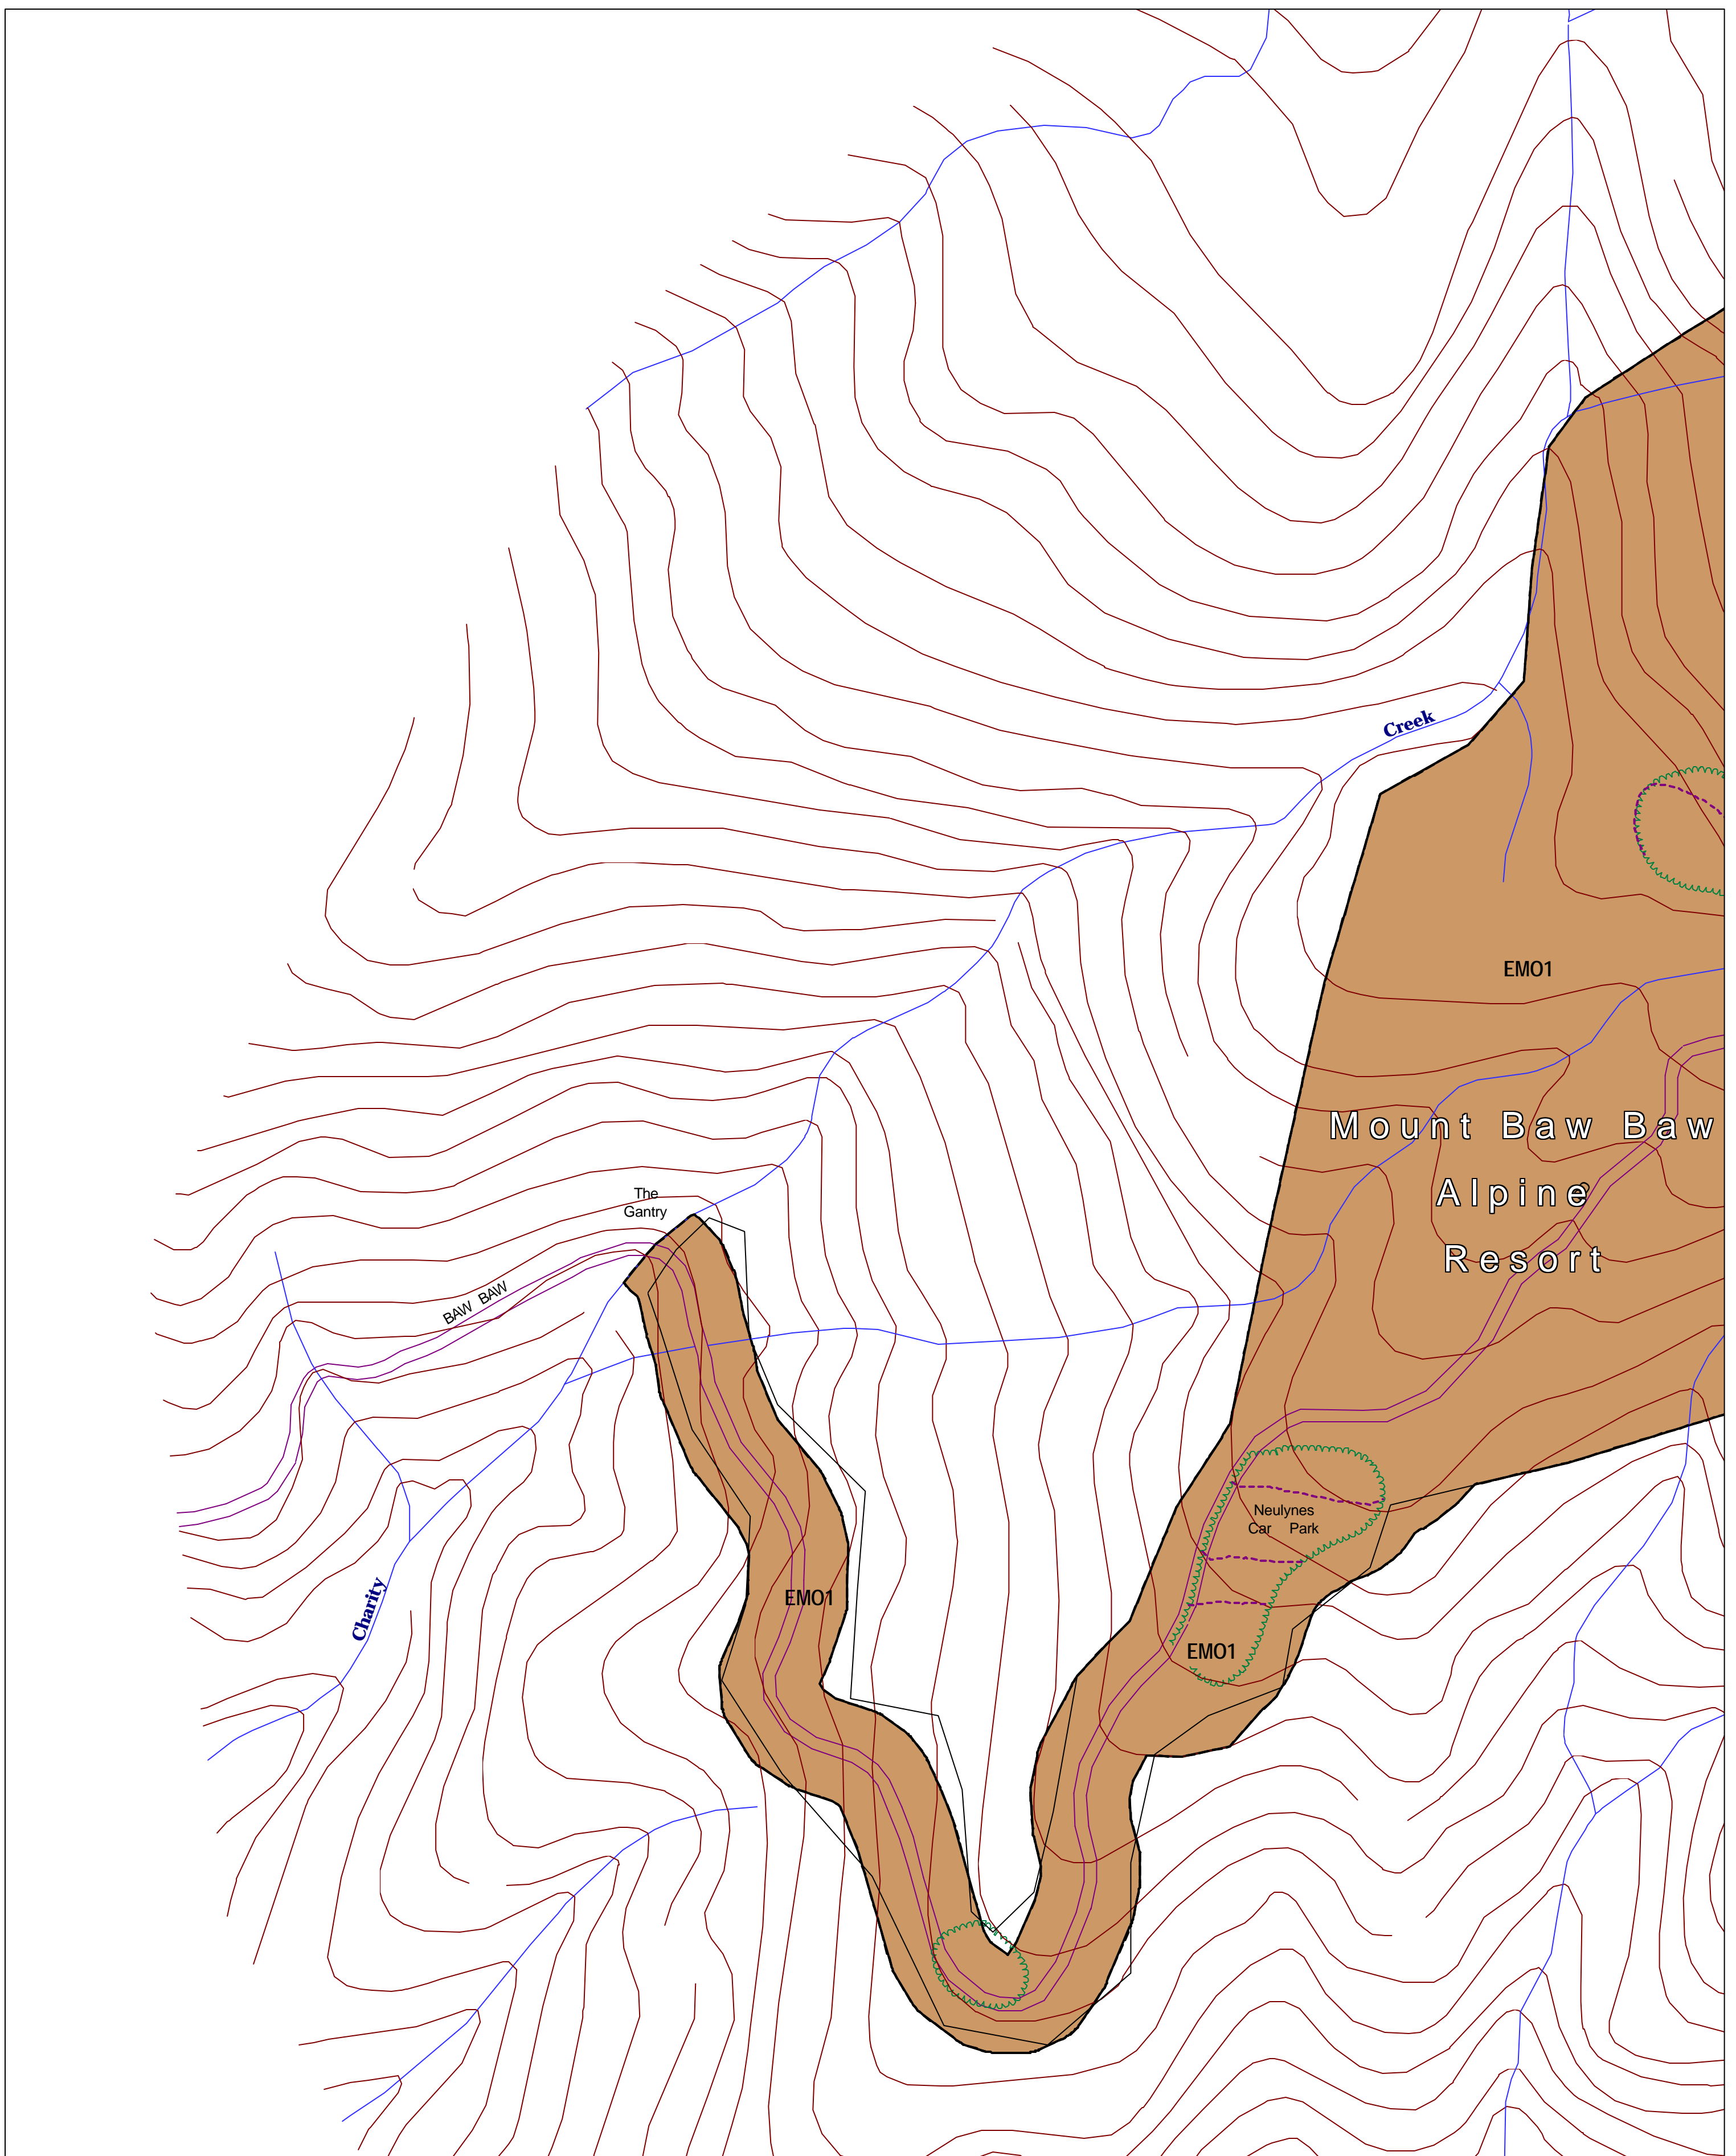

ALPINE RESORTS PLANNING SCHEME - LOCAL PROVISION

Overlays
EMO1 Erosion Management Overlay - Schedule 1

Printed: 10/10/2007

AMENDMENT C9