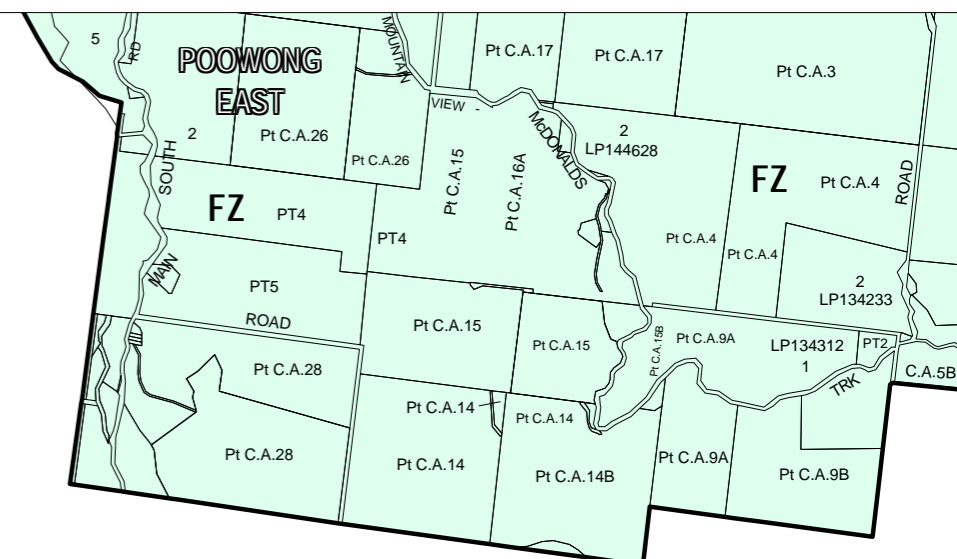

BAW BAW PLANNING SCHEME - LOCAL PROVISION

Rural	
FZ	Farming Zone

AUSTRALIAN MAP GRID ZONE 55

Amendment C35
Printed: 8/3/2006

INDEX TO ADJOINING METRIC SERIES MAP