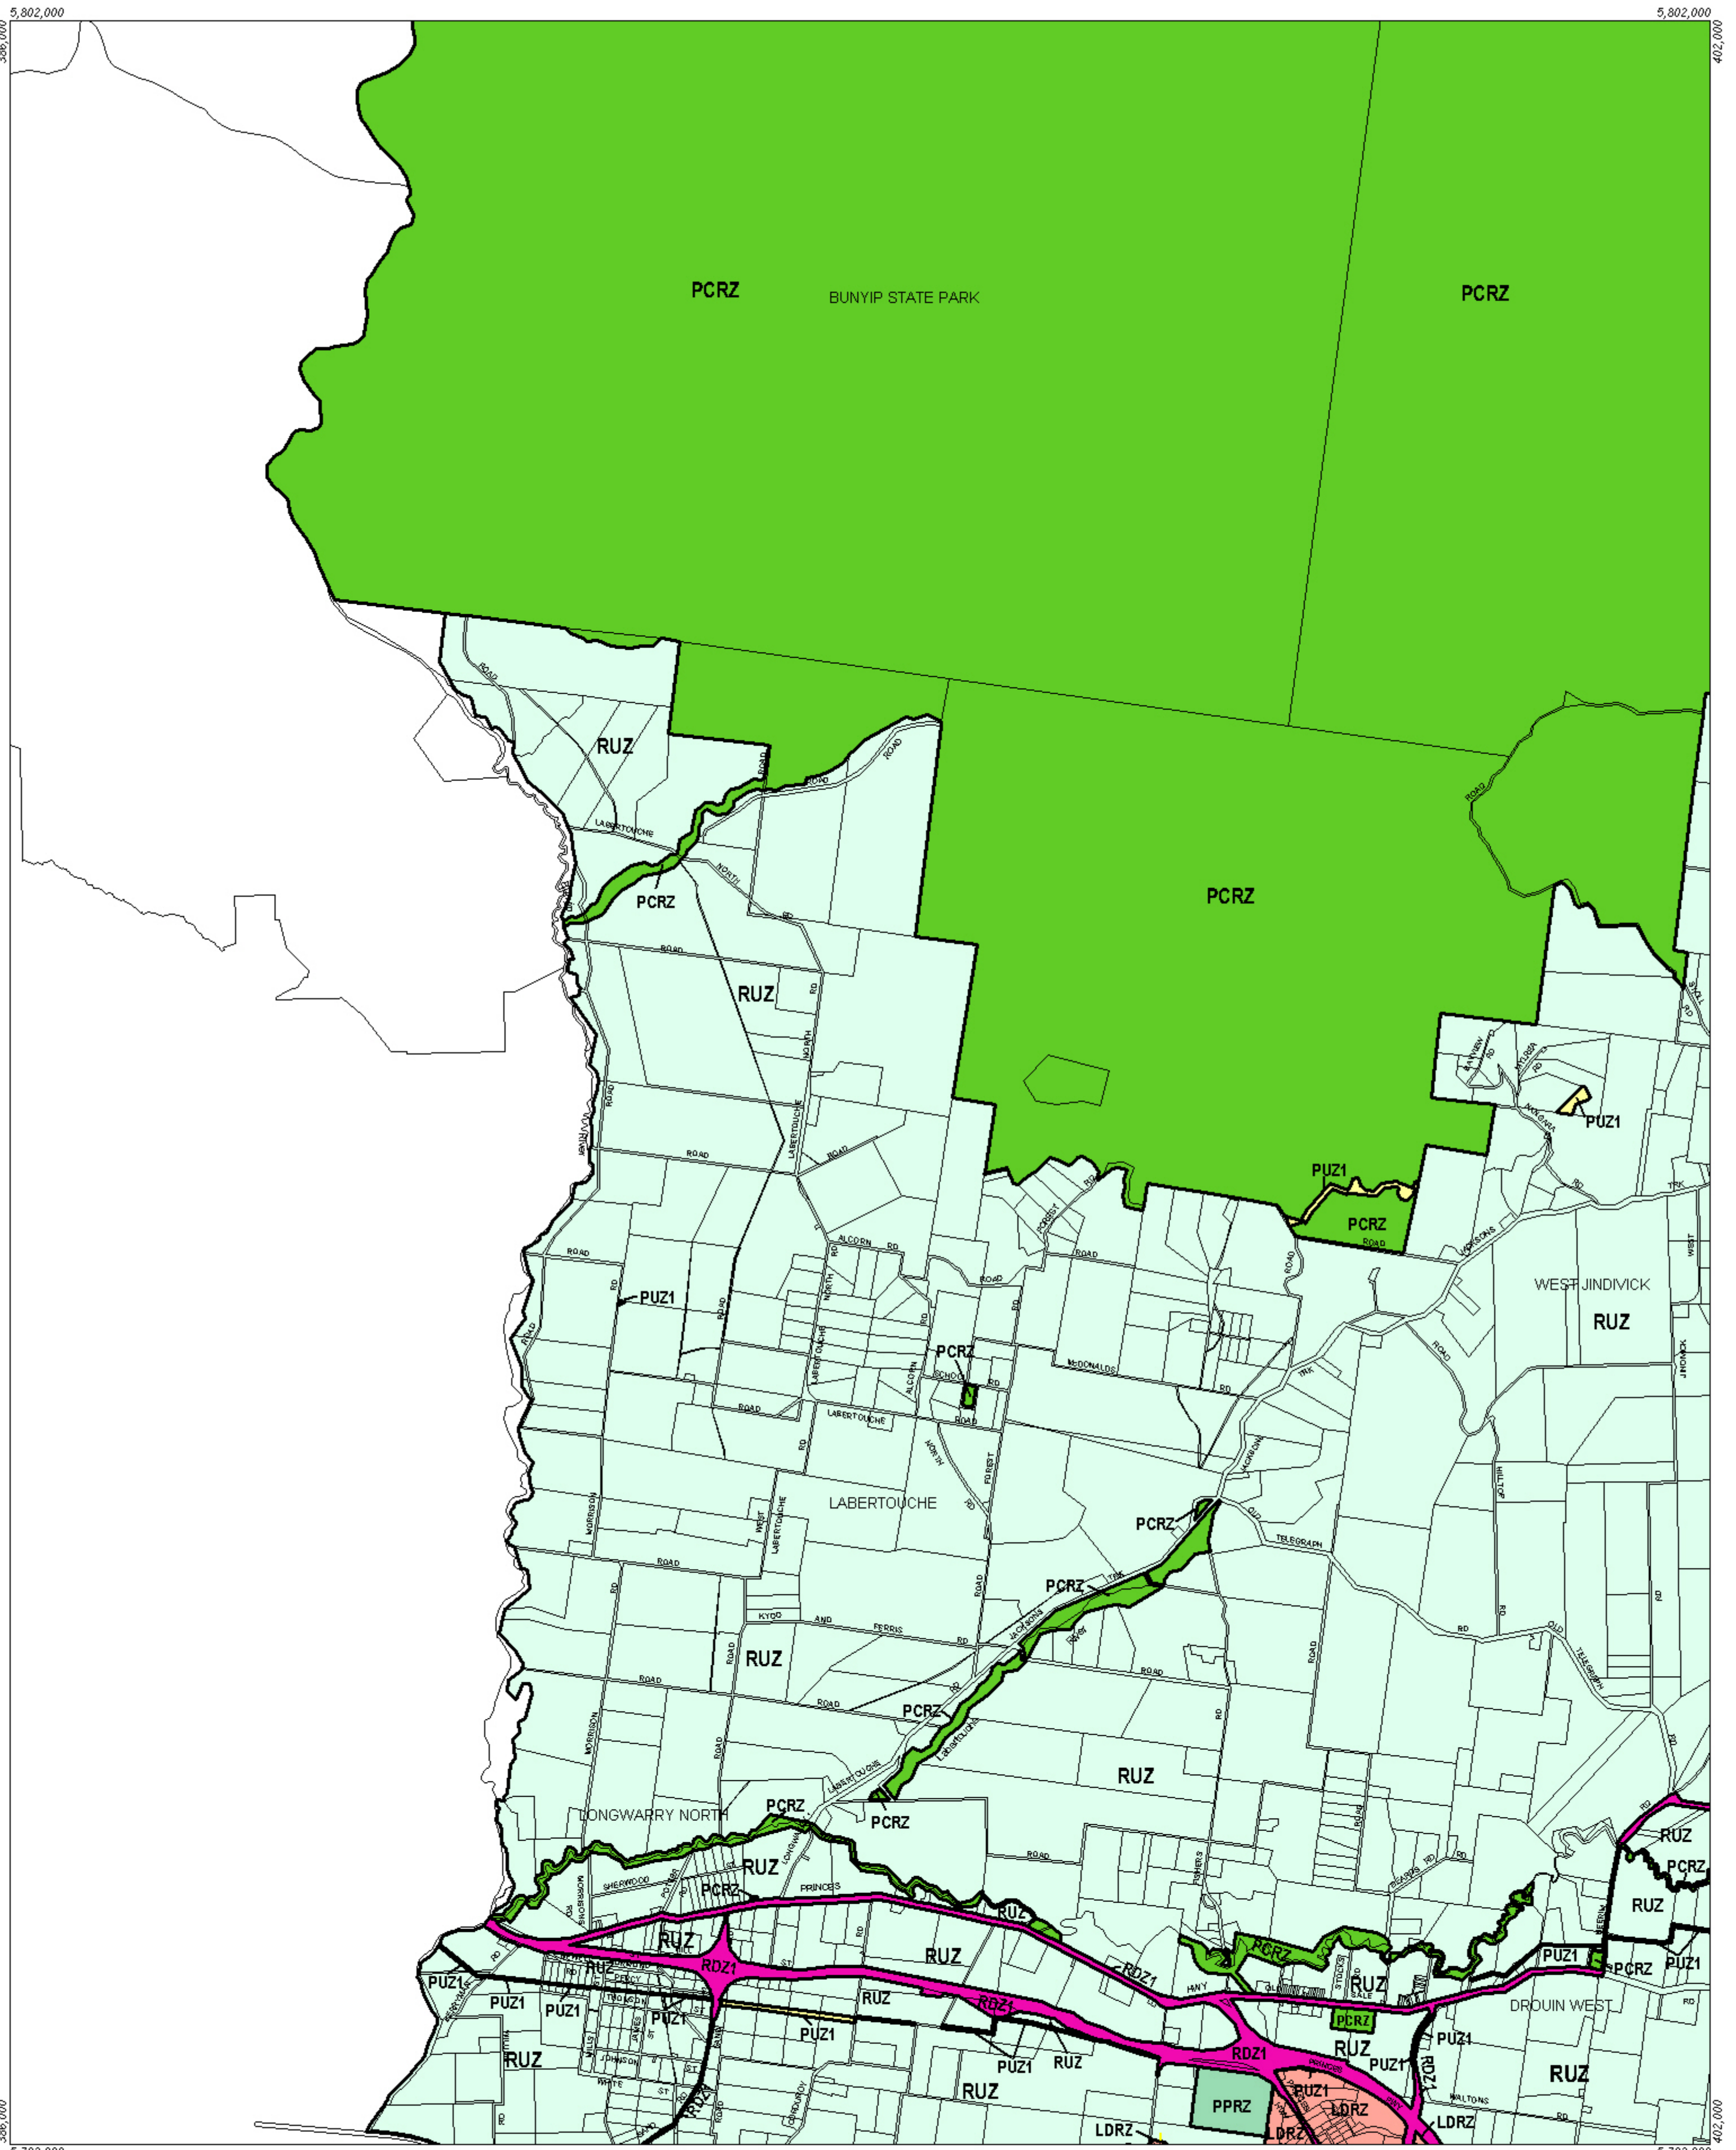

BAW BAW PLANNING SCHEME - LOCAL PROVISION

This publication is copyright. No part may be reproduced by any process except in accordance with the provisions of the Copyright Act 1968 of Victoria.

Zone	Description
PCRZ	Public Conservation And Resource Zone
PPRZ	Public Park And Recreation Zone
PUZ1	Public Use Zone Service And Utility
RDZ1	Road Zone Category 1
LDRZ	Low Density Residential Zone
RUZ	Rural Zone

AUSTRALIAN MAP GRID ZONE 55

THIS MAP INCORPORATES APPROVED ZONES AS AT: 26-10-2000 Amendment C11
Printed: 25/10/2000