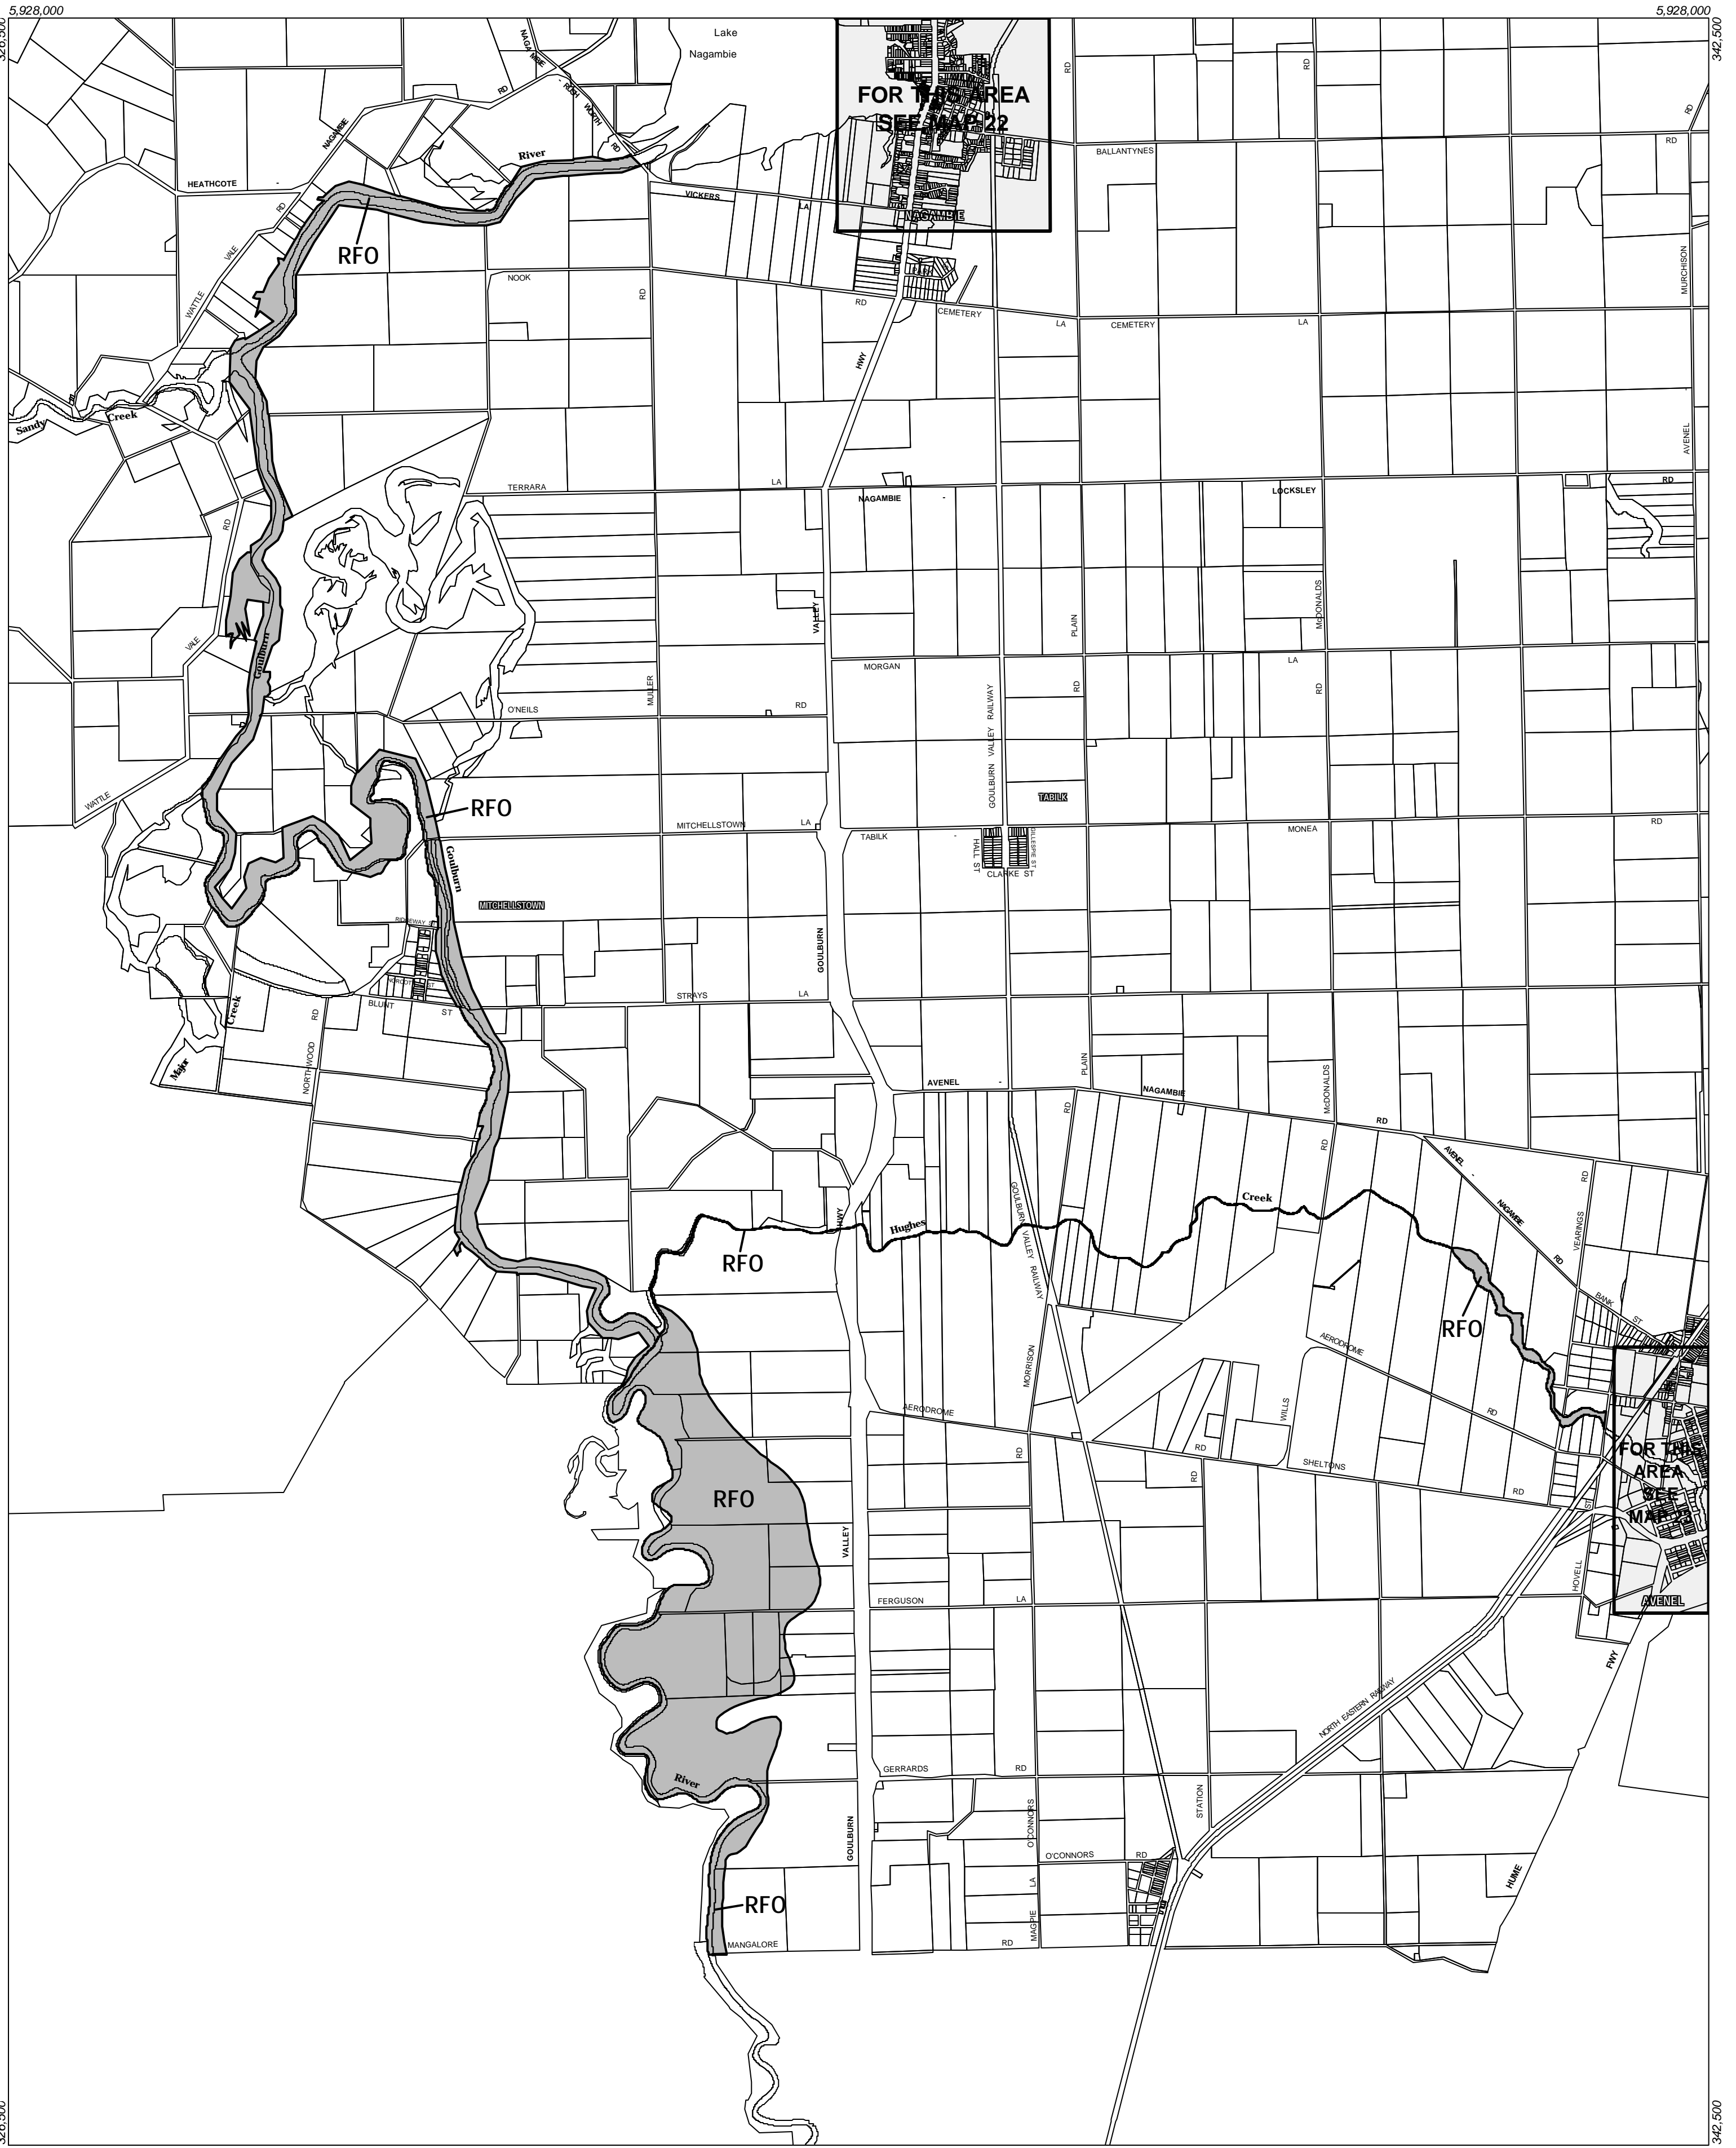

STRATHBOGIE PLANNING SCHEME - LOCAL PROVISION

This publication is copyright. No part may be reproduced by any process except in accordance with the provisions of the Copyright Act 1969, State of Victoria.

Overlays
Rural Floodway Overlay

AUSTRALIAN MAP GRID ZONE 55

Printed: 19/6/2003